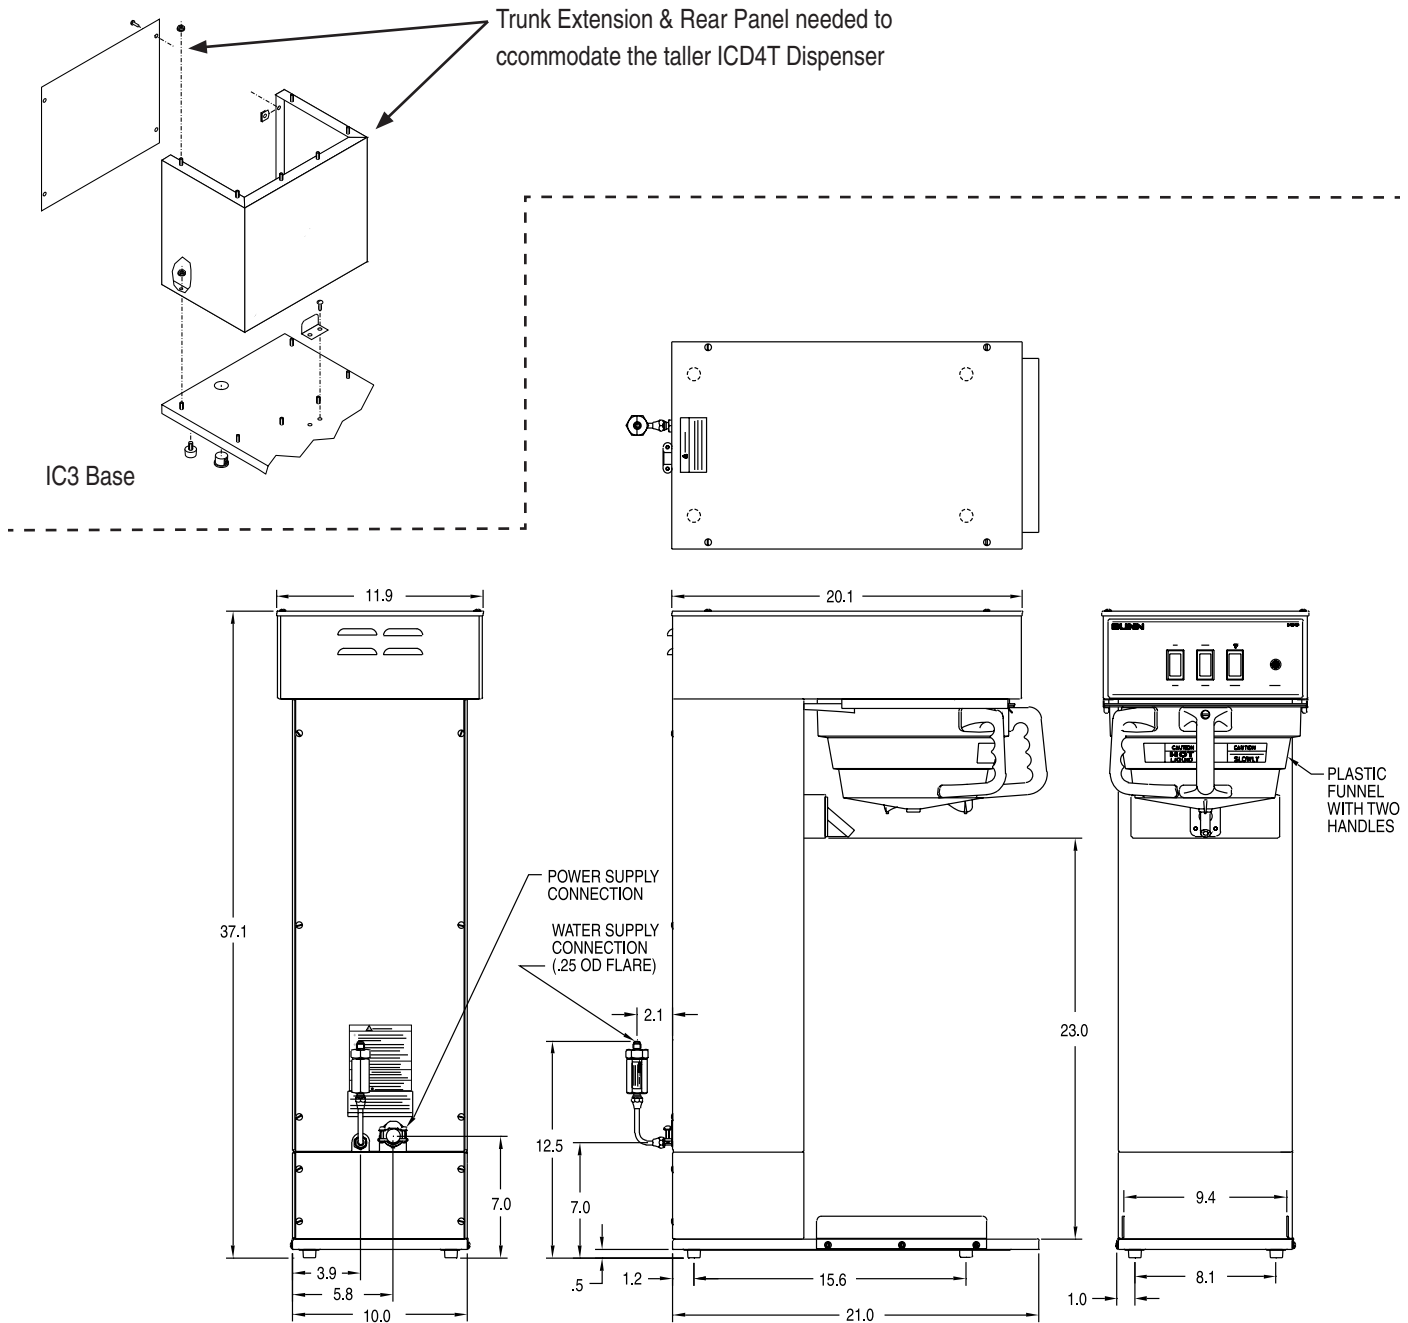

Dimensions & Specifications

Model	Product #	Volts	Amps	Tank Heater Watts	Total Watts	Brewing Capacity	Cu. Ft.	Shipping Weight	Cord Attached
IC3	24450.0000	120/208	19.5	4000	4050	20 gal./hr.	9.0	58 lbs.	No
Trunk Extension & Rear Panel	24427.0000							.08 lbs.	

Electrical: Model requires 3-wires plus ground service rated at 120/208V, single phase, 60 Hz.

Plumbing: 20-90 psi (138-621 kPa). Machine supplied with 1/4" OD male flare fitting.

Bunn-O-Matic® Corporation - 1400 Stevenson Drive Springfield, Illinois 62703 • 800-637-8606 • 217-529-6601 • Fax 217-529-6644 • www.bunn.com

BUNN® practices continuous product research and improvement. We reserve the right to change specifications and product design without notice. Such revisions do not entitle the buyer to corresponding changes, improvements, additions or replacements for previously purchased equipment.

All dimensions shown in inches.

9/10 © Bunn-O-Matic Corporation