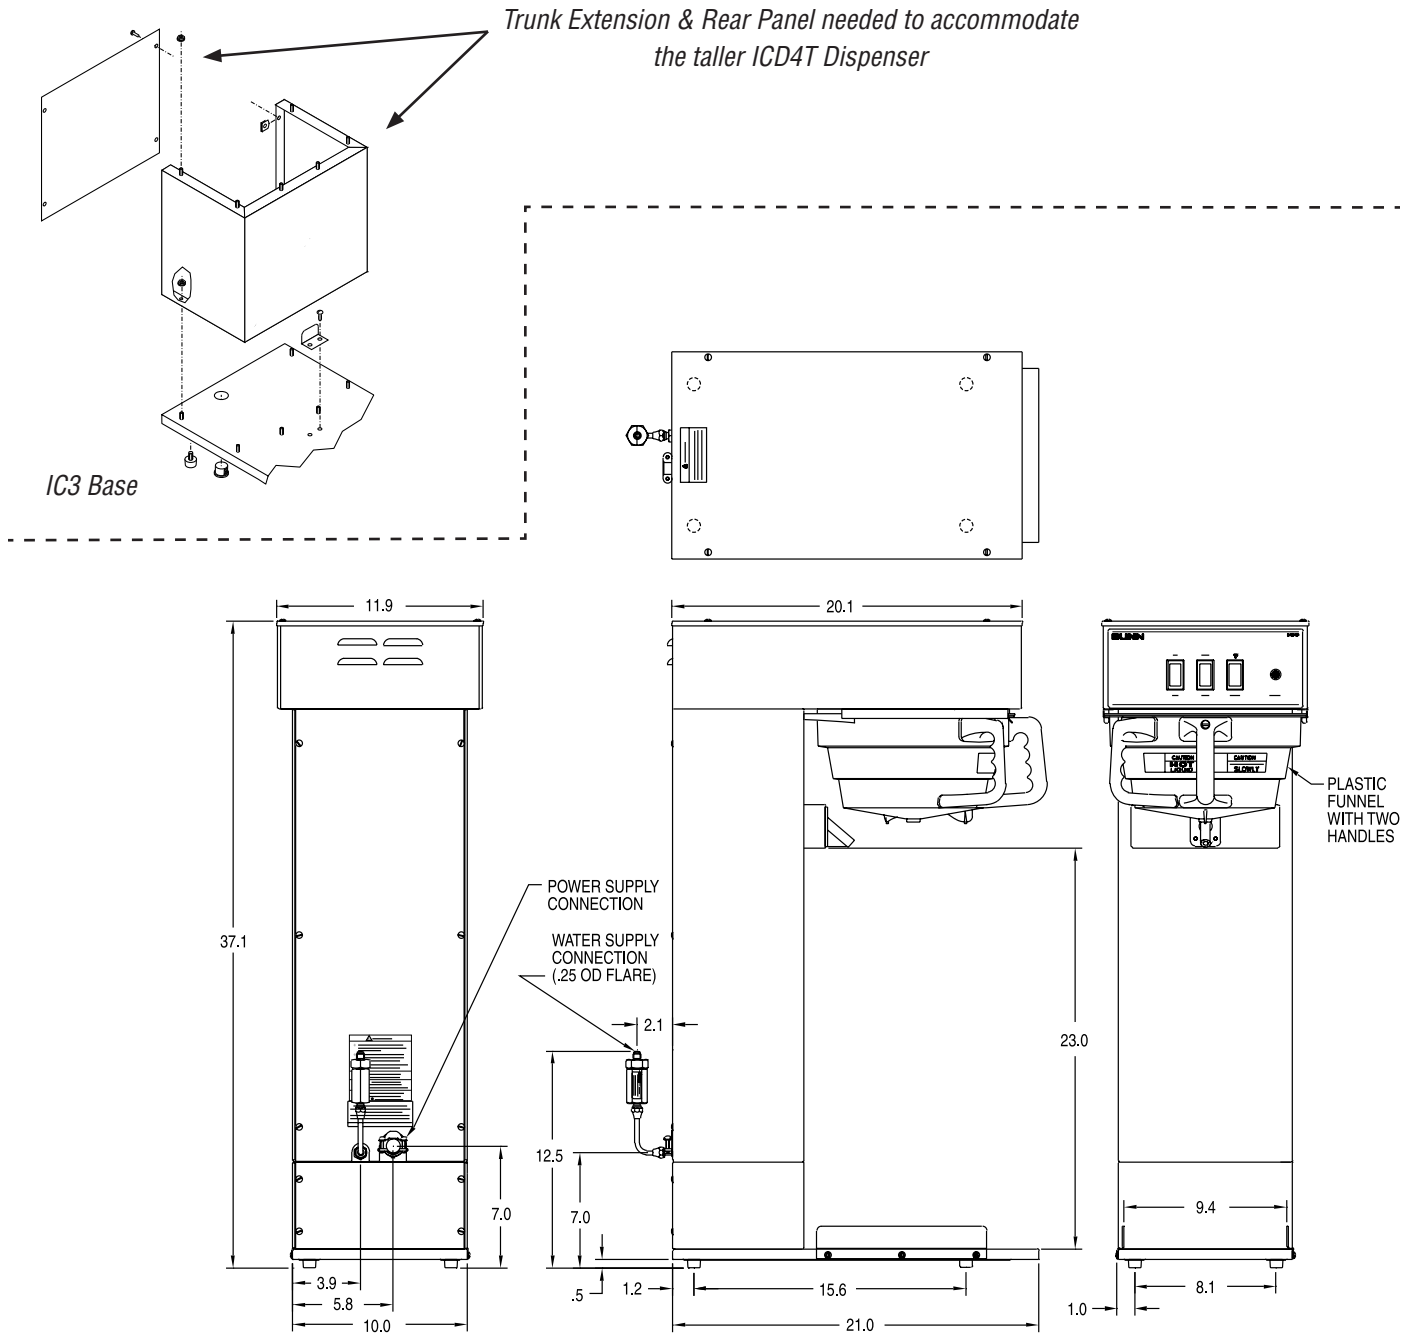

Dimensions & Specifications

CANADA

Model	Product #	Volts	Amps	Tank Heater Watts	Total Watts	Capacity per hour	Cubic ft³/m³	Weight lbs/lg	Cord Attached
IC3	24450.6000	120/208	19.5	4000	4050	20 gal/75.7 liter	9.0 / .25	34 / 15.4	No
Trunk Extension & Rear Panel	24427.0000							.08 / .04	

Electrical: Model requires 3-wires plus ground service rated at 120/208V, single phase, 60 Hz.

Plumbing: 20-90 psi (138-621 kPa). Machine supplied with 1/4" (6.3 mm) OD male flare fitting.

Bunn-O-Matic Corporation of Canada - 280 Industrial Pkwy. S. Aurora, Ontario L4G 3T9 • 905-841-2866 • Fax 905-841-2775 • www.bunn.com

BUNN® practices continuous product research and improvement. We reserve the right to change specifications and product design without notice. Such revisions do not entitle the buyer to corresponding changes, improvements, additions or replacements for previously purchased equipment.

All dimensions shown in inches. Bunn Corporation owns all copyrights relating to materials in this publication. Please contact Bunn Corporation to request permission to reproduce any portion of this publication.