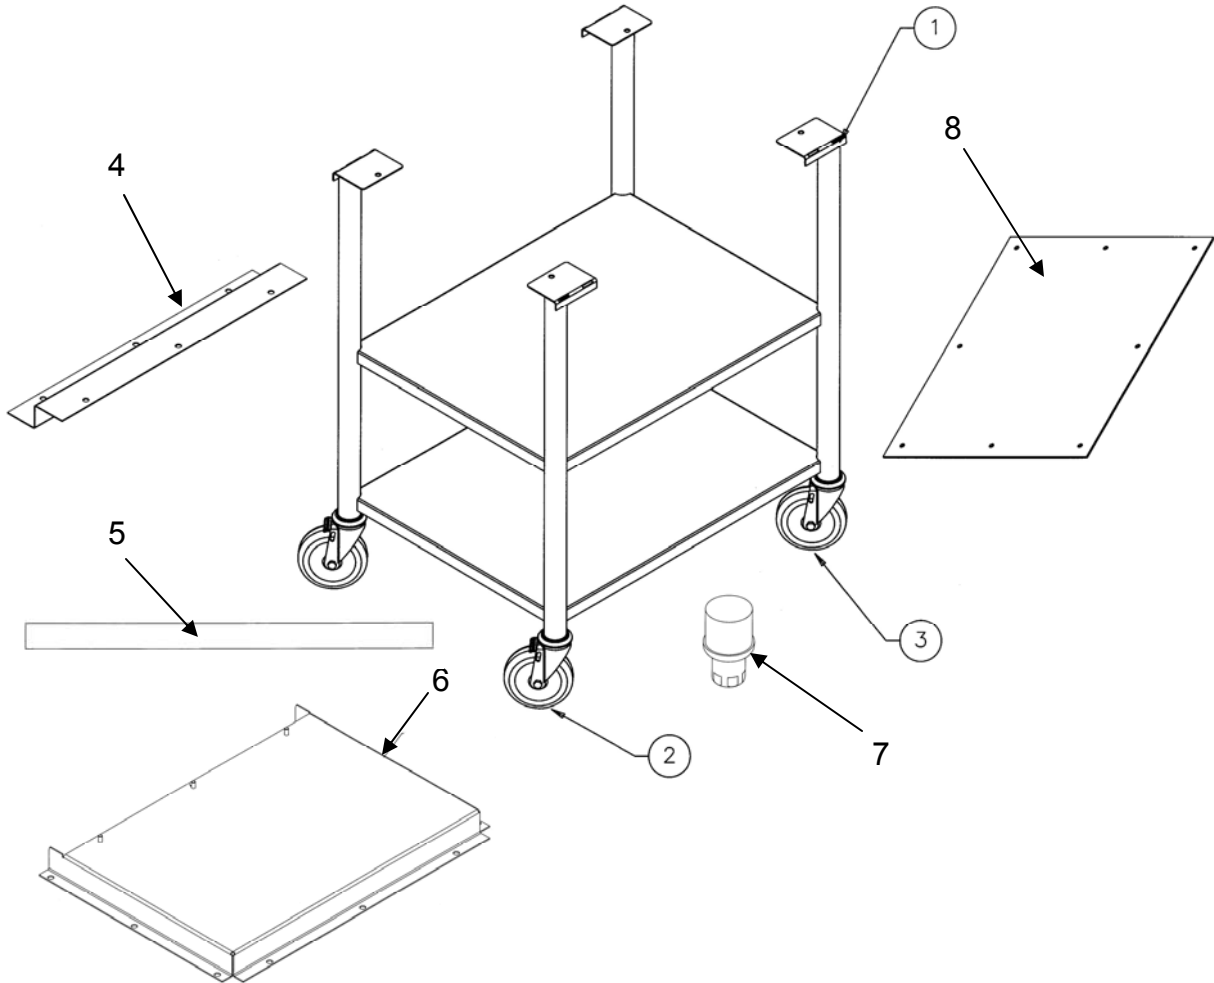

HHS-983 (983 stand) PARTS LIST

<u>Item No.</u>	<u>Part No.</u>	<u>Description</u>	<u>Qty. P/U</u>
1	24389	Assy – Leg & Support Weldment - Tall - Caster	1
1	24956	Assy – Leg & Support Weldment - Caster	1
1	27410	Assy – Leg & Support Weldment - Tall - Leg	1
1	24886	Assy – Leg & Support Weldment - Leg	1
2	23791	Caster – 5” Expan. Stem w/Lock	2
3	23790	Caster – 5” Expan. Stem w/o Lock	2
4	24852	Cover – Enclosure (before Jan. '04)	1
5	36627	Counter Weight Bar (before Jan. '04)	6
6	27400	Assy – Enclosure – Table – Tall (before Jan. '04)	1
7	26120	Foot – Adjustable	4
8	43100	Plate – Counter Weight (Jan. '04 & after)	9-std/13-tall
9*	NS02-002	Nut – Keps ¼-20 C	15