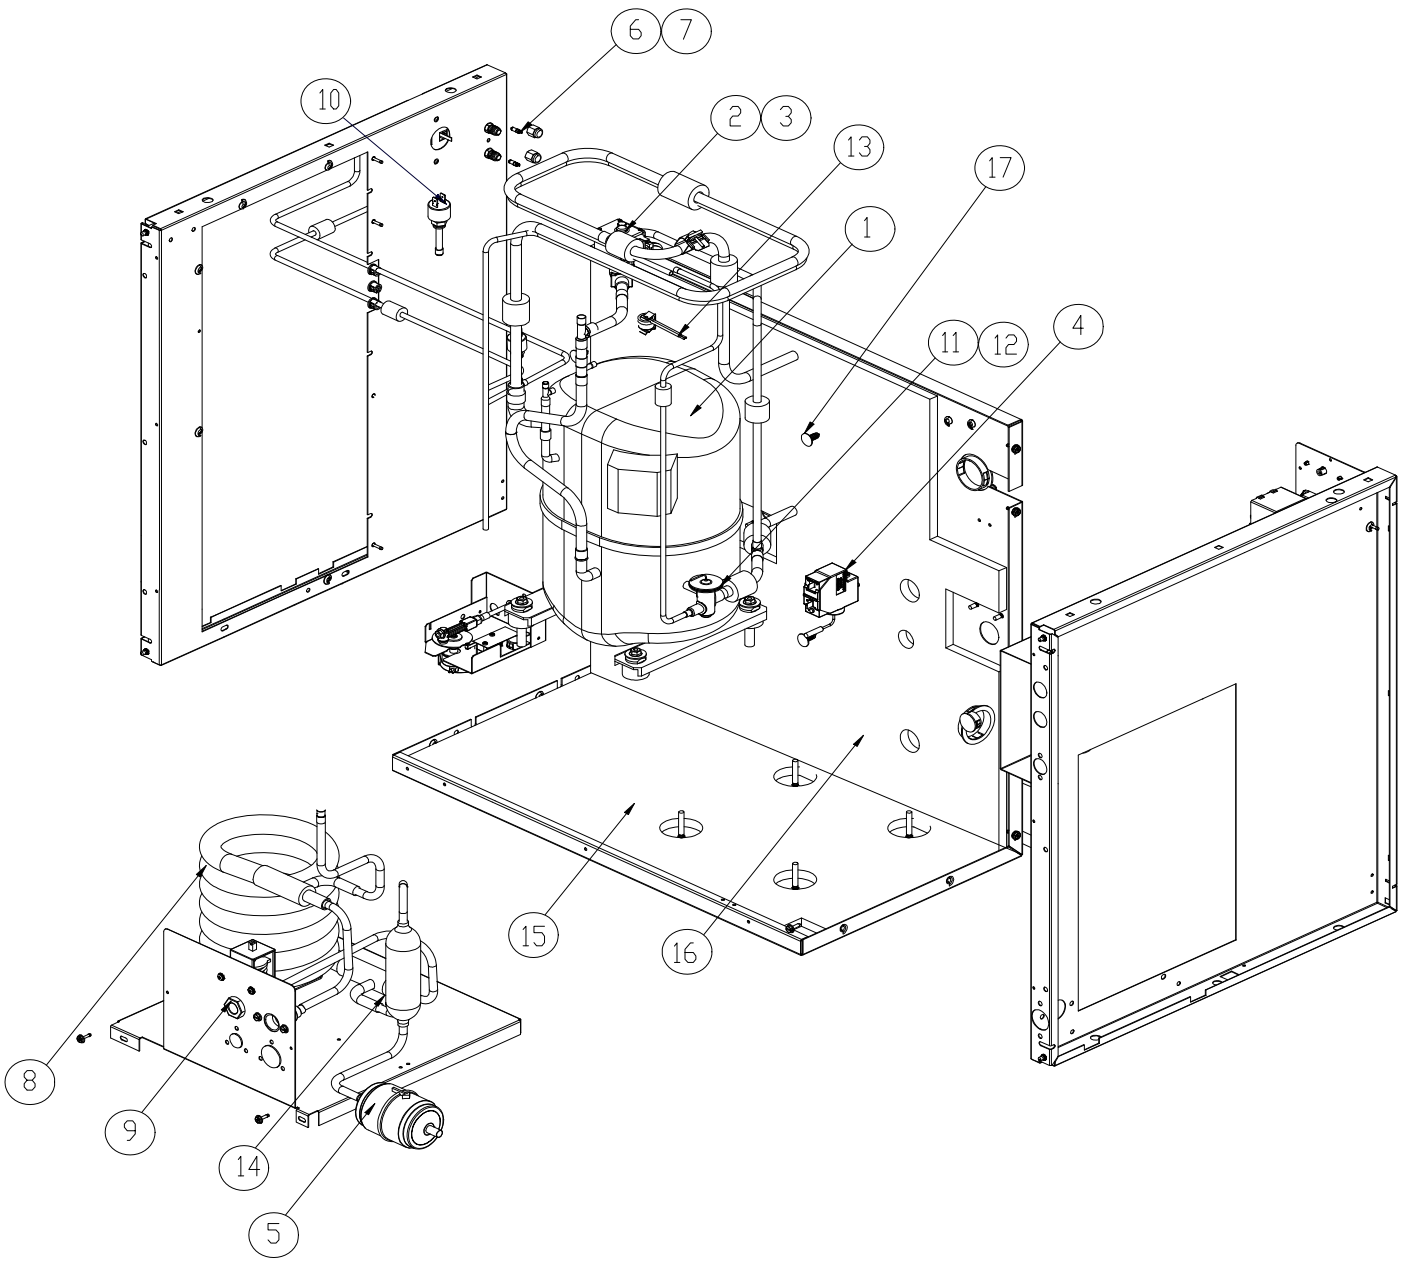

Item No.	Model Number					Description
	ICE0805	ICE0806	ICE1005	ICE1006	ICE1007	
1	9181107-12	9181106-11	9181090-12	9181107-11	9181107-13	Compressor
2	9151148-01	9151148-01	9151148-01	9151148-01	9151148-01	Hot Gas Valve Body
3	9151123-04	9151123-04	9151123-04	9151123-04	9151123-04	Hot Gas Valve Coil
4	9041094-01	9041094-01	9041094-01	9041094-01	9041094-01	Low Pressure Control
5	9151004-03	9151004-03	9151004-03	9151004-03	9151004-03	Filter Drier
6	9091086-02	9091086-02	9091086-02	9091086-02	9091086-02	Service Valve Core
7	9091086-03	9091086-03	9091086-03	9091086-03	9091086-03	Service Valve Cap
8	9141061-02	9141061-02	9141061-02	9141061-02	9141061-02	Condenser
9	9041059-01	9041059-01	9041059-01	9041059-01	9041059-01	Water Valve
10	9041091-01	9041091-01	9041091-01	9041091-01	9041091-01	High Pressure Control
11	9151147-01	9151147-01	9151147-01	9151147-01	9151147-01	Expansion Valve
12	9131465-01	9131465-01	9131465-01	9131465-01	9131465-01	Insulation-Danfoss Expansion Valve
13	9041098-01	9041098-01	9041098-01	9041098-01	9041098-01	High Temperature Safety Control
14	9151155-01	9151155-01	9151155-01	9151155-01	9151155-01	Accumulator
15	9131353-02	9131353-02	9131353-02	9131353-02	9131353-02	Insulation Panel Bottom
16	9131456-01	9131456-01	9131456-01	9131456-01	9131456-01	Insulation Panel Top Divider
17	9031154-01	9031154-01	9031154-01	9031154-01	9031154-01	Insulation Clip