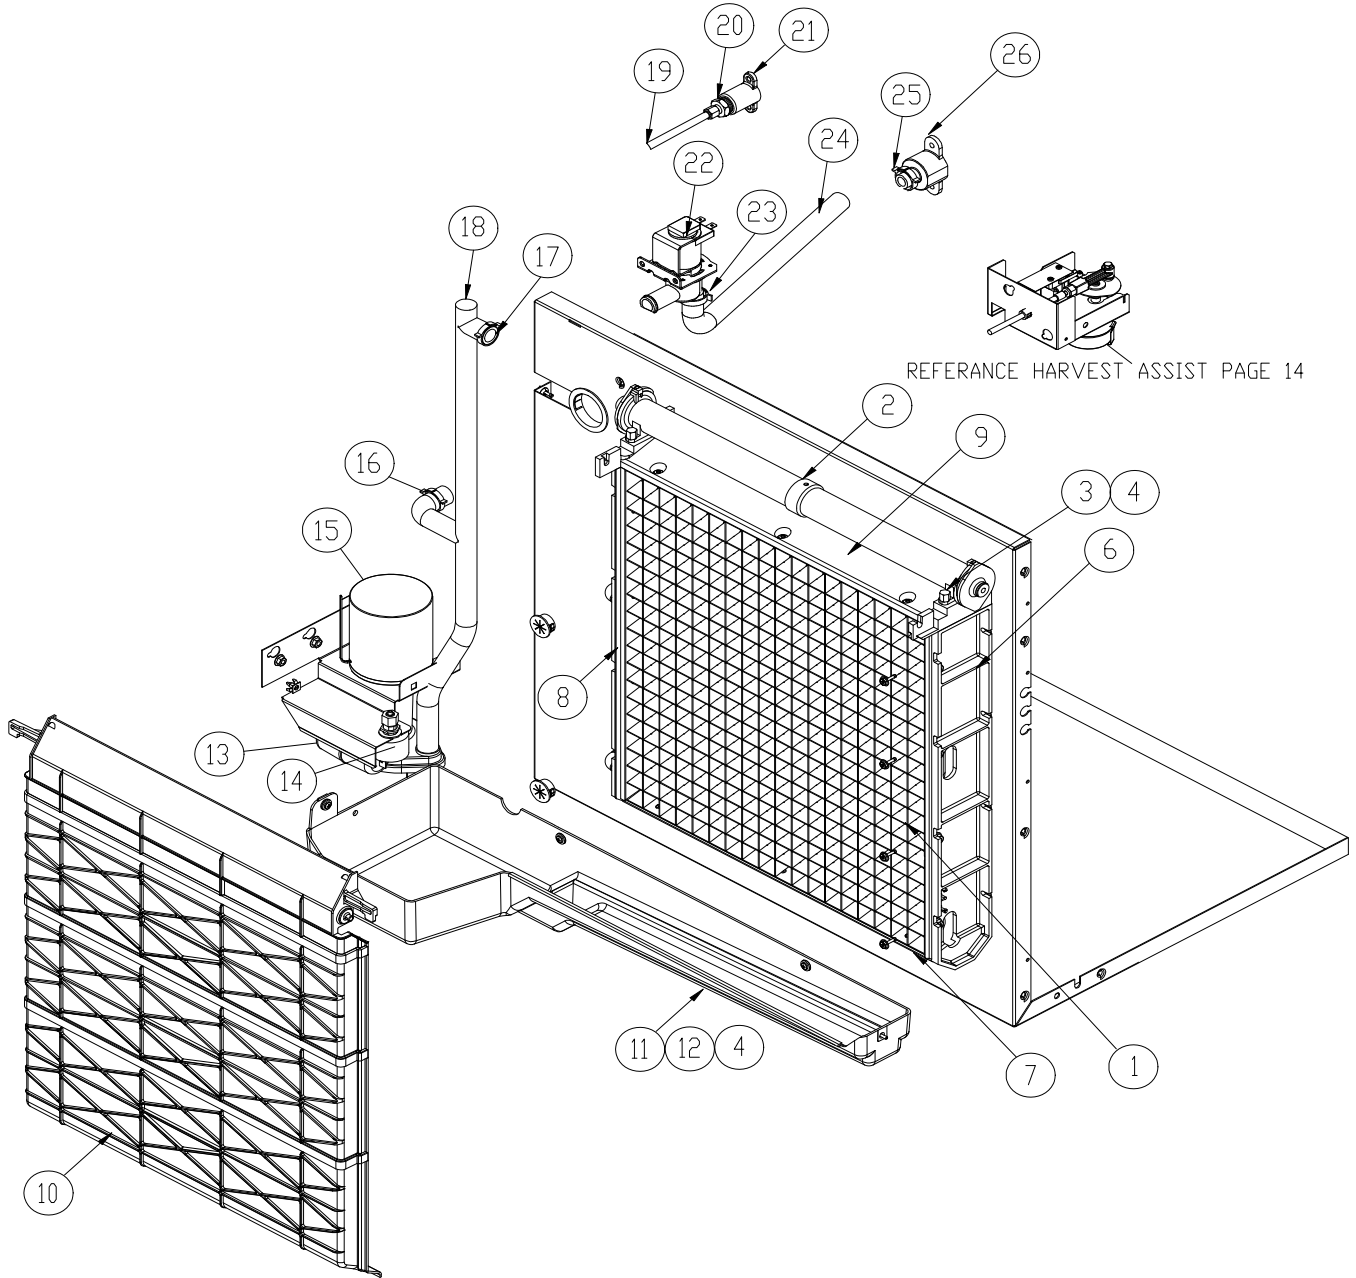

Ice-O-Matic[®]

**SERVICE PARTS MANUAL
ICE SERIES CUBERS
MODEL - ICE0806A3-W3-R4, ICE1006A3-W3-R4
Includes 50Hz. and 3 Phase Units**

This parts list contains the service parts available for the ICE Series icemakers listed below:

Check carefully that the correct part is identified and ordered.

Table of Contents	Page 1
Cabinet Assembly	Page 2 - 3
Evaporator/Water System	Page 4 - 5
Air Cooled and Top Discharge	Page 6 - 7
Water Cooled	Page 8 - 9
Remote	Page 10 - 11
Control Box	Page 12 - 13
Specific Compressor Components	Page 13
Harvest Assist Assembly	Page 14 - 15
Remote Condenser	Page 16 - 17

The ICE Series Service Manual is available separately, Part number 9081270-01

Ice-O-Matic
11100 East 45th Ave.
Denver Co. 80239
800-423-3367

Item No.	Model Number					Description
	ICE0805	ICE0806	ICE1005	ICE1006	ICE1007	
1	2031511-02S	2031511-02S	2031511-02S	2031511-02S	2031511-02S	Front Panel
	9051562-03	9051562-03	9051562-03	9051562-03	9051562-03	Front Panel End Cap, Right Hand
	9051562-04	9051562-04	9051562-04	9051562-04	9051562-04	Front Panel End Cap, Left Hand
2	9031098-04	9031098-04	9031098-04	9031098-04	9031098-04	Front Panel Screws
3	9031141-01	9031141-01	9031141-01	9031141-01	9031141-01	Plastic Nut
4	2101428-02	2101428-02	2101428-02	2101428-02	2101428-02	Right Hand Side Panel-Air Cooled Only
5	9051565-04	9051565-04	9051565-04	9051565-04	9051565-04	Right Hand Side Panel-Water and Remote Only
6	2101425-01S	2101425-01S	2101425-01S	2101425-01S	2101425-01S	Top Panel
7	3012724-01	3012724-01	3012724-01	3012724-01	3012724-01	Rear Brace
8	9051565-04	9051565-04	9051565-04	9051565-04	9051565-04	Left Hand Side Panel
9	3021740-01	3021740-01	3021740-01	3021740-01	3021740-01	Rear Panel
10	9031046-01	9031046-01	9031046-01	9031046-01	9031046-01	Rear Panel Screws
11	3012905-01	3012905-01	3012905-01	3012905-01	3012905-01	Control Box Top Cover
12	3012891-01	3012891-01	3012891-01	3012891-01	3012891-01	Control Box Side Cover
13	3012931-01	N/A	3012931-01	N/A	N/A	Machine Compartment Cover