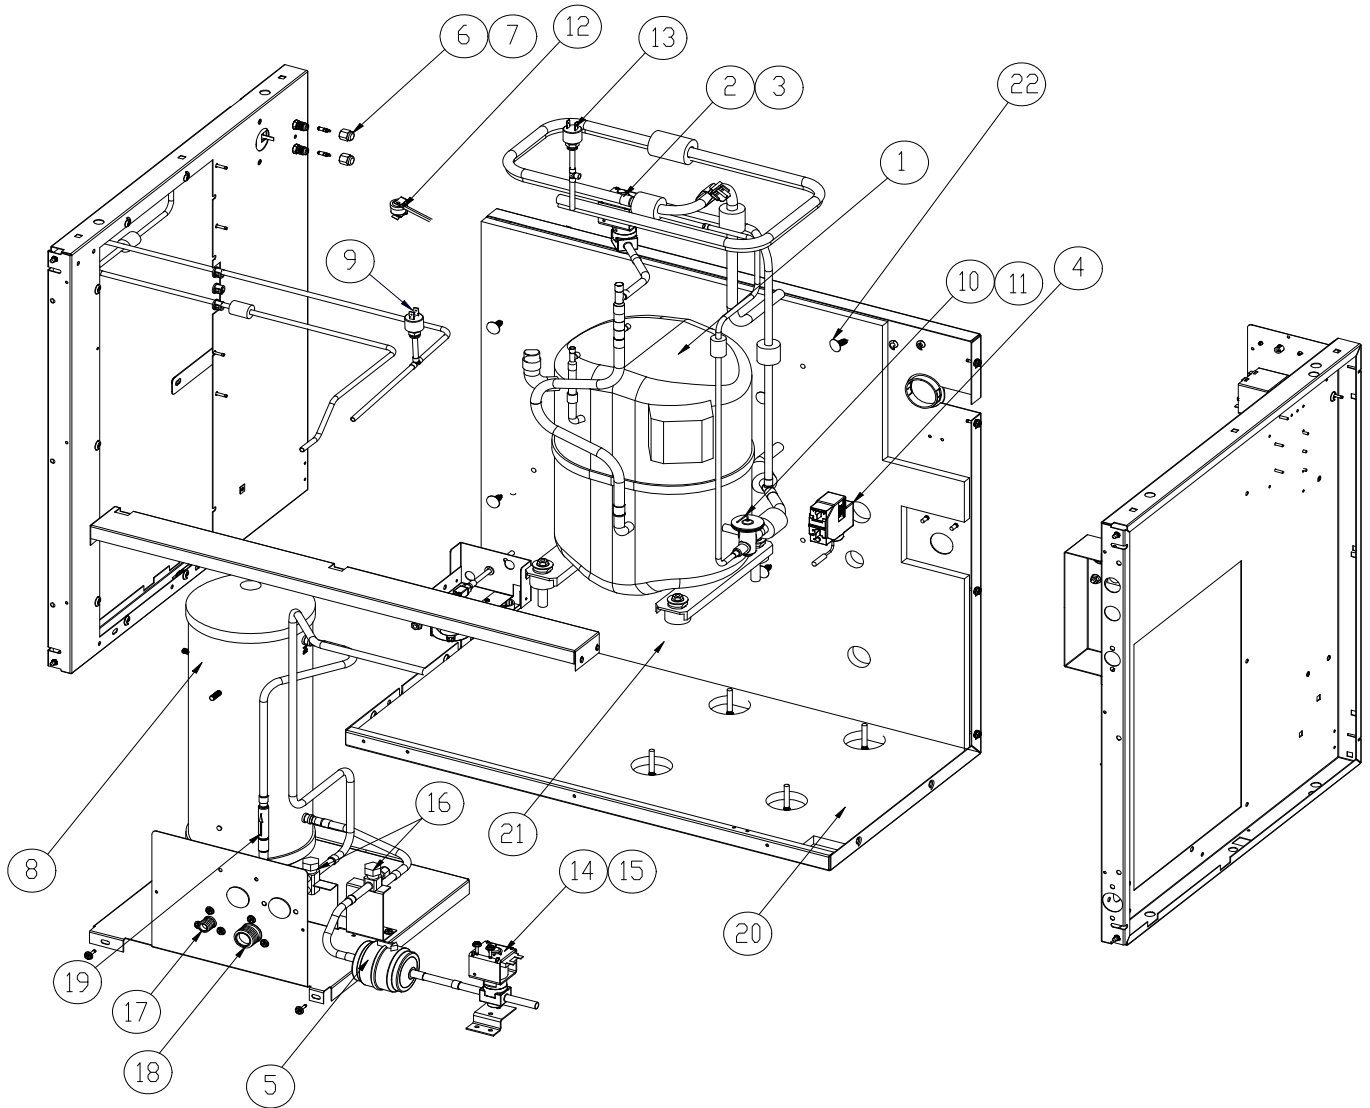

Item No.	Model Number					Description
	ICE0805	ICE0806	ICE1005	ICE1006	ICE1007	
1	9181107-12	9181106-11	9181090-12	9181090-11	9181107-13	Compressor
2	9151123-02	9151123-02	9151123-02	9151123-02	9151123-02	Hot Gas Valve Body
3	9151123-04	9151123-04	9151123-04	9151123-04	9151123-04	Hot Gas Valve Coil
4	9041094-01	9041094-01	9041094-01	9041094-01	9041094-01	Low Pressure Control
5	9151004-04	9151004-04	9151004-04	9151004-04	9151004-04	Filter Drier
6	9091086-02	9091086-02	9091086-02	9091086-02	9091086-02	Service Valve Core
7	9091086-03	9091086-03	9091086-03	9091086-03	9091086-03	Service Valve Cap
8	9151060-01	9151060-01	9151060-01	9151060-01	9151060-01	Receiver
9	9041091-01	9041091-01	9041091-01	9041091-01	9041091-01	High Pressure Control
10	9151147-01	9151147-01	9151147-01	9151147-01	9151147-01	Expansion Valve
11	9131465-01	9131465-01	9131465-01	9131465-01	9131465-01	Insulation Danfoss Expansion Valve
12	9041098-01	9041098-01	9041098-01	9041098-01	9041098-01	High Temperature Safety Control
13	9041092-02	9041092-02	9041092-02	9041092-02	9041092-02	Pump Down Control
14	9151123-02	9151123-02	9151123-02	9151123-02	9151123-02	Liquid Line Solenoid Body
15	9151123-04	9151123-04	9151123-04	9151123-04	9151123-04	Liquid Line Solenoid Coil
16	9091143-01	9091143-01	9091143-01	9091143-01	9091143-01	Valve-Shut Off
17	9091001-11	9091001-11	9091001-11	9091001-11	9091001-11	Remote Fitting 3/8 Male
18	9091001-12	9091001-12	9091001-12	9091001-12	9091001-12	Remote Fitting 1/2 Male
19	9151139-01	9151139-01	9151139-01	9151139-01	9151139-01	Check Valve
20	9131353-02	9131353-02	9131353-02	9131353-02	9131353-02	Insulation Panel Bottom
21	9131456-01	9131456-01	9131456-01	9131456-01	9131456-01	Insulation Panel Top Divider
22	9031154-01	9031154-01	9031154-01	9031154-01	9031154-01	Insulation Clip