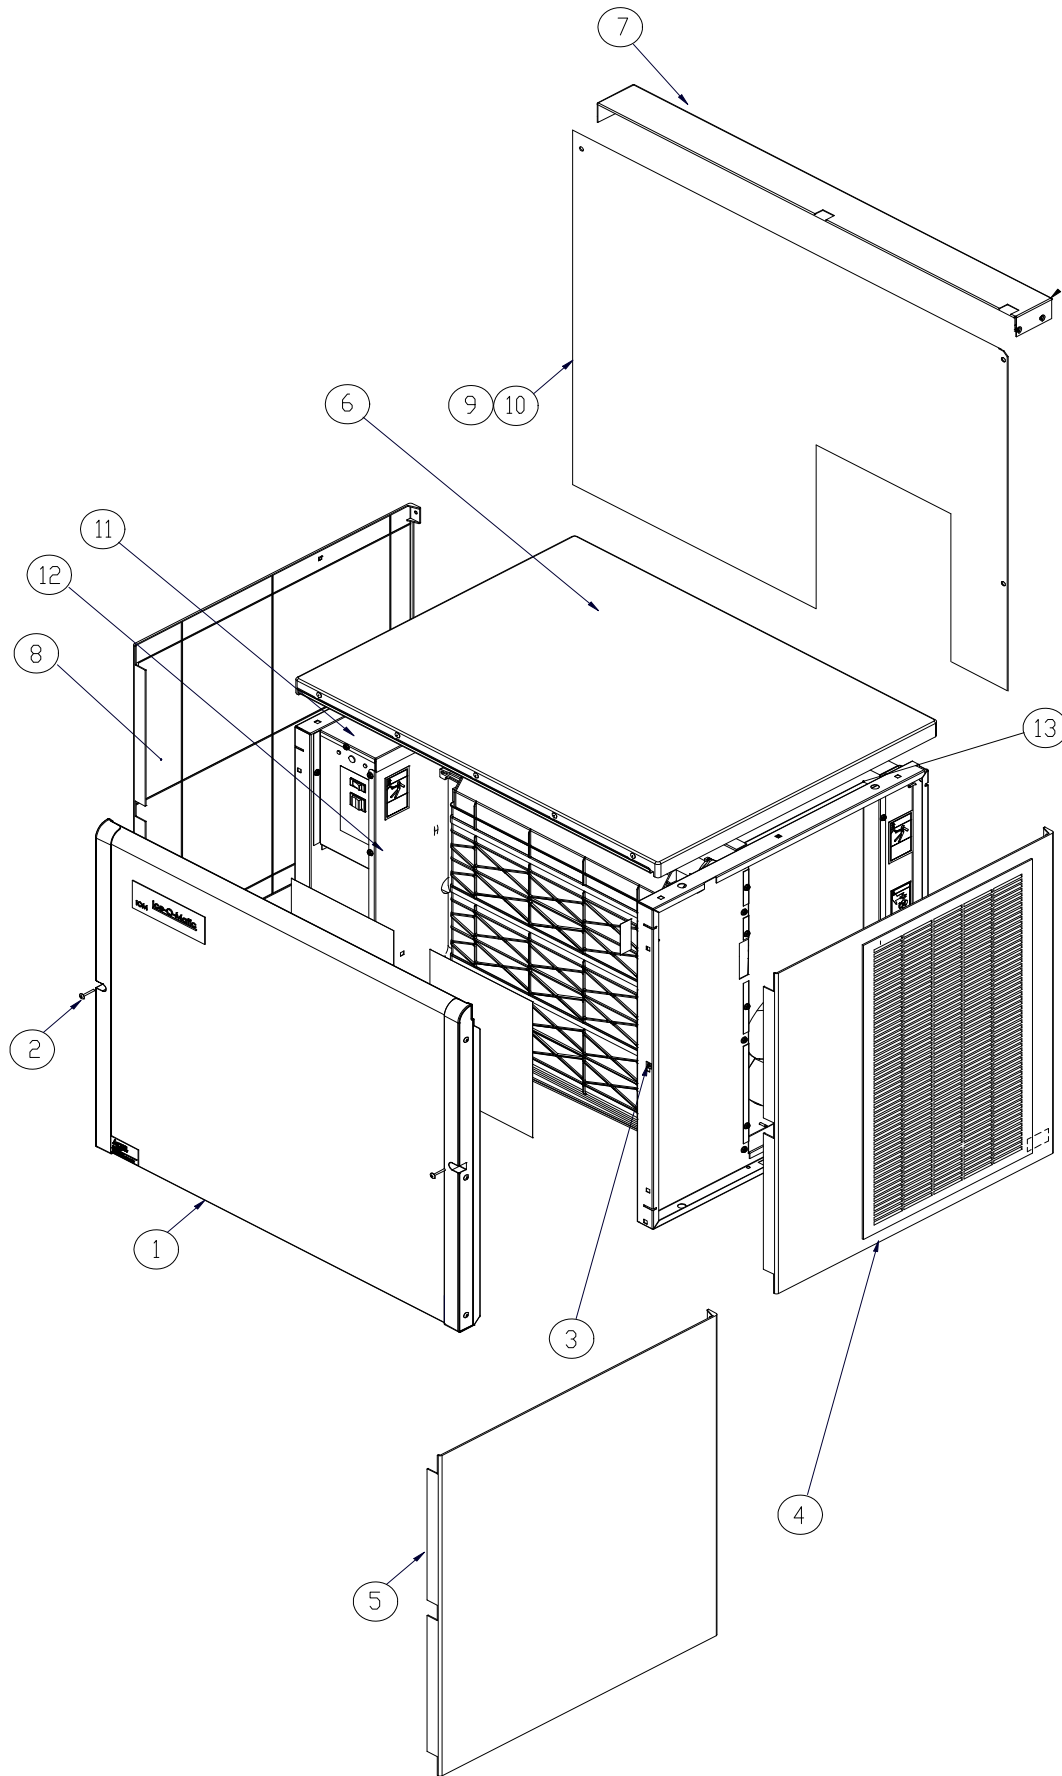

Item No.	Model Number					Description
	ICE0805	ICE0806	ICE1005	ICE1006	ICE1007	
1	2031511-02S	2031511-02S	2031511-02S	2031511-02S	2031511-02S	Front Panel
	9051562-03	9051562-03	9051562-03	9051562-03	9051562-03	Front Panel End Cap, Right Hand
	9051562-04	9051562-04	9051562-04	9051562-04	9051562-04	Front Panel End Cap, Left Hand
2	9031098-04	9031098-04	9031098-04	9031098-04	9031098-04	Front Panel Screws
3	9031141-01	9031141-01	9031141-01	9031141-01	9031141-01	Plastic Nut
4	2101428-02	2101428-02	2101428-02	2101428-02	2101428-02	Right Hand Side Panel-Air Cooled Only
5	9051565-04	9051565-04	9051565-04	9051565-04	9051565-04	Right Hand Side Panel-Water and Remote Only
6	2101425-01S	2101425-01S	2101425-01S	2101425-01S	2101425-01S	Top Panel
7	3012724-01	3012724-01	3012724-01	3012724-01	3012724-01	Rear Brace
8	9051565-04	9051565-04	9051565-04	9051565-04	9051565-04	Left Hand Side Panel
9	3021740-01	3021740-01	3021740-01	3021740-01	3021740-01	Rear Panel
10	9031046-01	9031046-01	9031046-01	9031046-01	9031046-01	Rear Panel Screws
11	3012905-01	3012905-01	3012905-01	3012905-01	3012905-01	Control Box Top Cover
12	3012891-01	3012891-01	3012891-01	3012891-01	3012891-01	Control Box Side Cover
13	3012931-01	N/A	3012931-01	N/A	N/A	Machine Compartment Cover