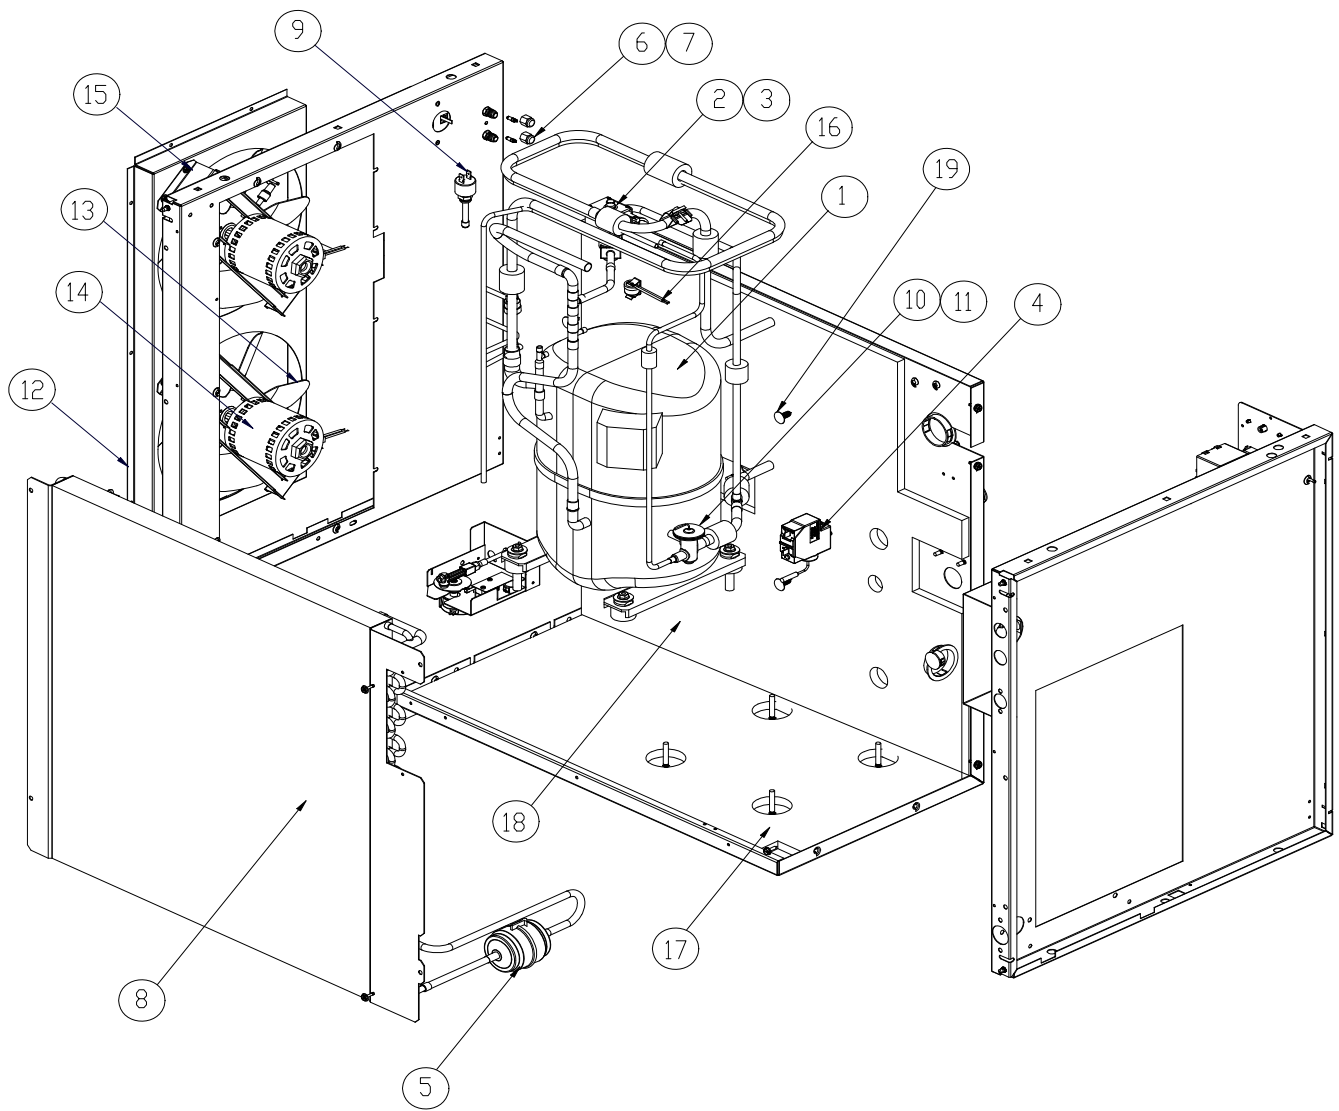

Item No.	Model Number					Description
	ICE0805	ICE0806	ICE1005	ICE1006	ICE1007	
1	9181107-12	9181106-11	9181090-12	9181107-11	9181107-13	Compressor Kit
2	9151123-02	9151123-02	9151123-02	9151123-02	9151123-02	Hot Gas Valve Body
3	9151123-04	9151123-04	9151123-04	9151123-04	9151123-04	Hot Gas Valve Coil
4	9041094-01	9041094-01	9041094-01	9041094-01	9041094-01	Low Pressure Control
5	9151163-03	9151163-03	9151163-03	9151163-03	9151163-03	Filter Drier (Replaces 9151004-04)
6	9091086-02	9091086-02	9091086-02	9091086-02	9091086-02	Service Valve Core
7	9091086-03	9091086-03	9091086-03	9091086-03	9091086-03	Service Valve Cap
8	9141122-01	9141122-01	9141122-01	9141122-01	9141122-01	Condenser
9	9041096-01	9041096-01	9041096-01	9041096-01	9041096-01	Fan Control
10	9151147-01	9151147-01	9151147-01	9151147-01	9151147-01	Expansion Valve
11	9131465-01	9131465-01	9131465-01	9131465-01	9131465-01	Insulation-Danfoss Expansion Valve
12	3012742-01	3012742-01	3012741-01	3012741-01	3012741-01	Fan Shroud
13	9131383-01	9131332-02	9131383-01	9131333-01	9131333-01	Fan Blade
14	9161078-02	9161089-03	9161078-02	9161089-03	9161089-03	Fan Motor
15	2021612-01	3012527-01	2021612-01	3012527-01	3012527-01	Fan Motor Bracket
16	9041098-01	9041098-01	9041098-01	9041098-01	9041098-01	High Temperature Safety Control
17	9131353-02	9131353-02	9131353-02	9131353-02	9131353-02	Insulation Panel Bottom
18	9131456-01	9131456-01	9131456-01	9131456-01	9131456-01	Insulation Panel Top Divider
19	9031154-01	9031154-01	9031154-01	9031154-01	9031154-01	Insulation Clip

Note: The ICE800 series has 1 fan motor, the ICE1000 series has 2 fan motors.