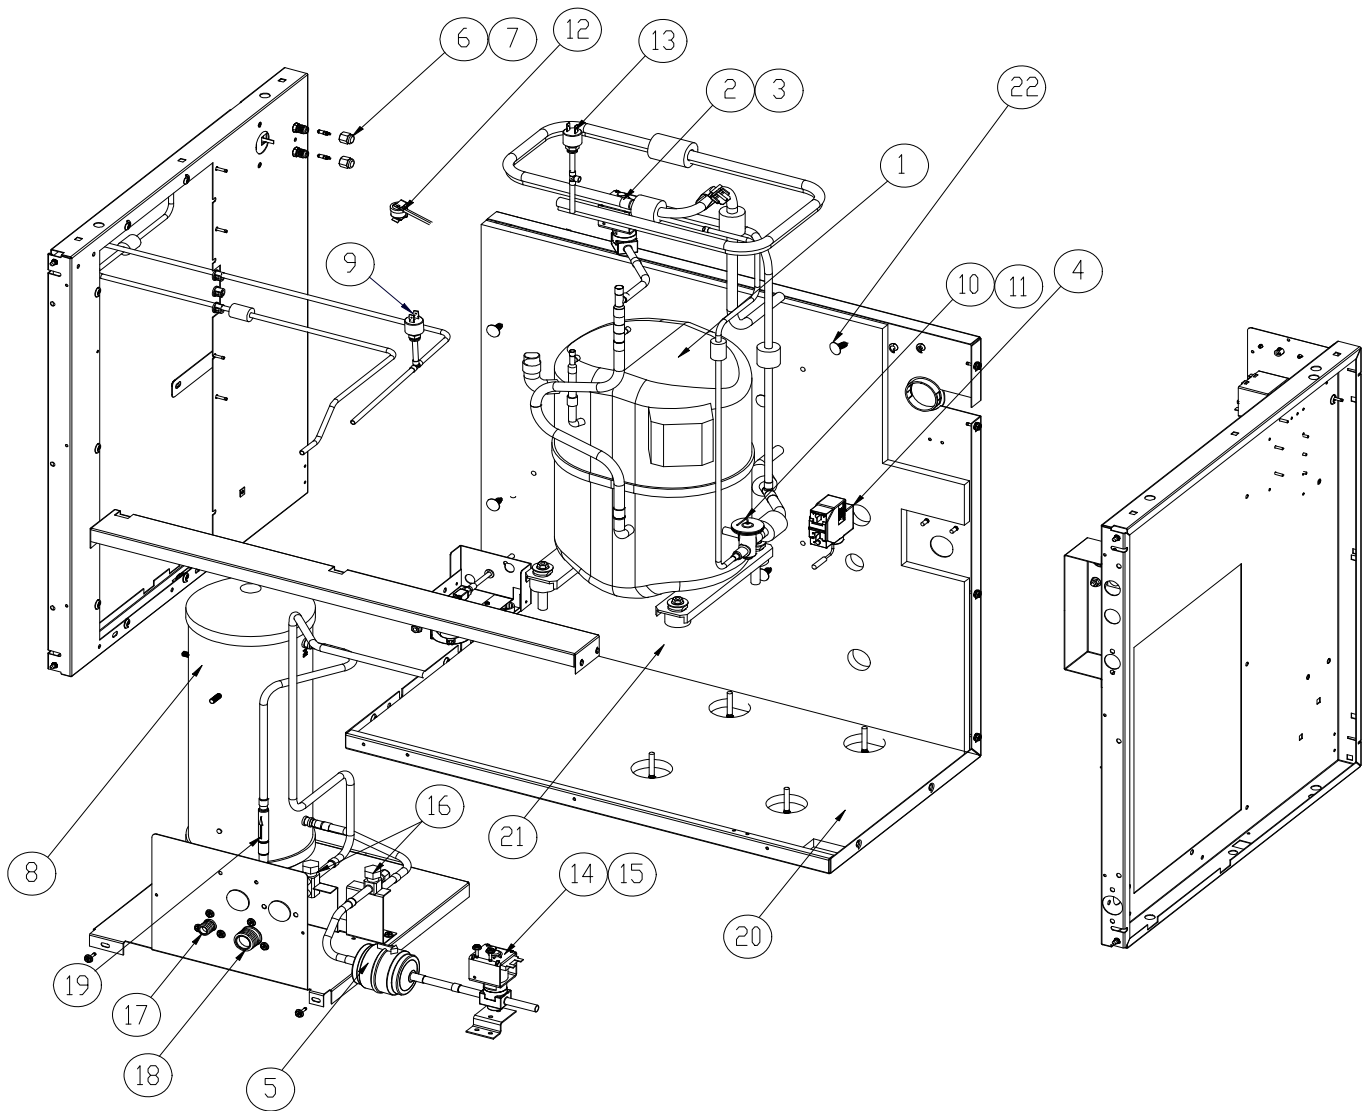

Item No.	Model Number					Description
	ICE0805	ICE0806	ICE1005	ICE1006	ICE1007	
1	9181107-12	9181106-11	9181090-12	9181090-11	9181107-13	Compressor
2	9151123-02	9151123-02	9151123-02	9151123-02	9151123-02	Hot Gas Valve Body
3	9151123-04	9151123-04	9151123-04	9151123-04	9151123-04	Hot Gas Valve Coil
4	9041094-01	9041094-01	9041094-01	9041094-01	9041094-01	Low Pressure Control
5	9151163-03	9151163-03	9151163-03	9151163-03	9151163-03	Filter Drier (Replaces 9151004-04)
6	9091086-02	9091086-02	9091086-02	9091086-02	9091086-02	Service Valve Core
7	9091086-03	9091086-03	9091086-03	9091086-03	9091086-03	Service Valve Cap
8	9151060-01	9151060-01	9151060-01	9151060-01	9151060-01	Receiver
9	9041091-01	9041091-01	9041091-01	9041091-01	9041091-01	High Pressure Control
10	9151147-01	9151147-01	9151147-01	9151147-01	9151147-01	Expansion Valve
11	9131465-01	9131465-01	9131465-01	9131465-01	9131465-01	Insulation Danfoss Expansion Valve
12	9041098-01	9041098-01	9041098-01	9041098-01	9041098-01	High Temperature Safety Control
13	9041092-02	9041092-02	9041092-02	9041092-02	9041092-02	Pump Down Control
14	9151123-02	9151123-02	9151123-02	9151123-02	9151123-02	Liquid Line Solenoid Body
15	9151123-04	9151123-04	9151123-04	9151123-04	9151123-04	Liquid Line Solenoid Coil
16	9091143-01	9091143-01	9091143-01	9091143-01	9091143-01	Valve-Shut Off
17	9091001-11	9091001-11	9091001-11	9091001-11	9091001-11	Remote Fitting 3/8 Male
18	9091001-12	9091001-12	9091001-12	9091001-12	9091001-12	Remote Fitting 1/2 Male
19	9151139-01	9151139-01	9151139-01	9151139-01	9151139-01	Check Valve
20	9131353-02	9131353-02	9131353-02	9131353-02	9131353-02	Insulation Panel Bottom
21	9131456-01	9131456-01	9131456-01	9131456-01	9131456-01	Insulation Panel Top Divider
22	9031154-01	9031154-01	9031154-01	9031154-01	9031154-01	Insulation Clip