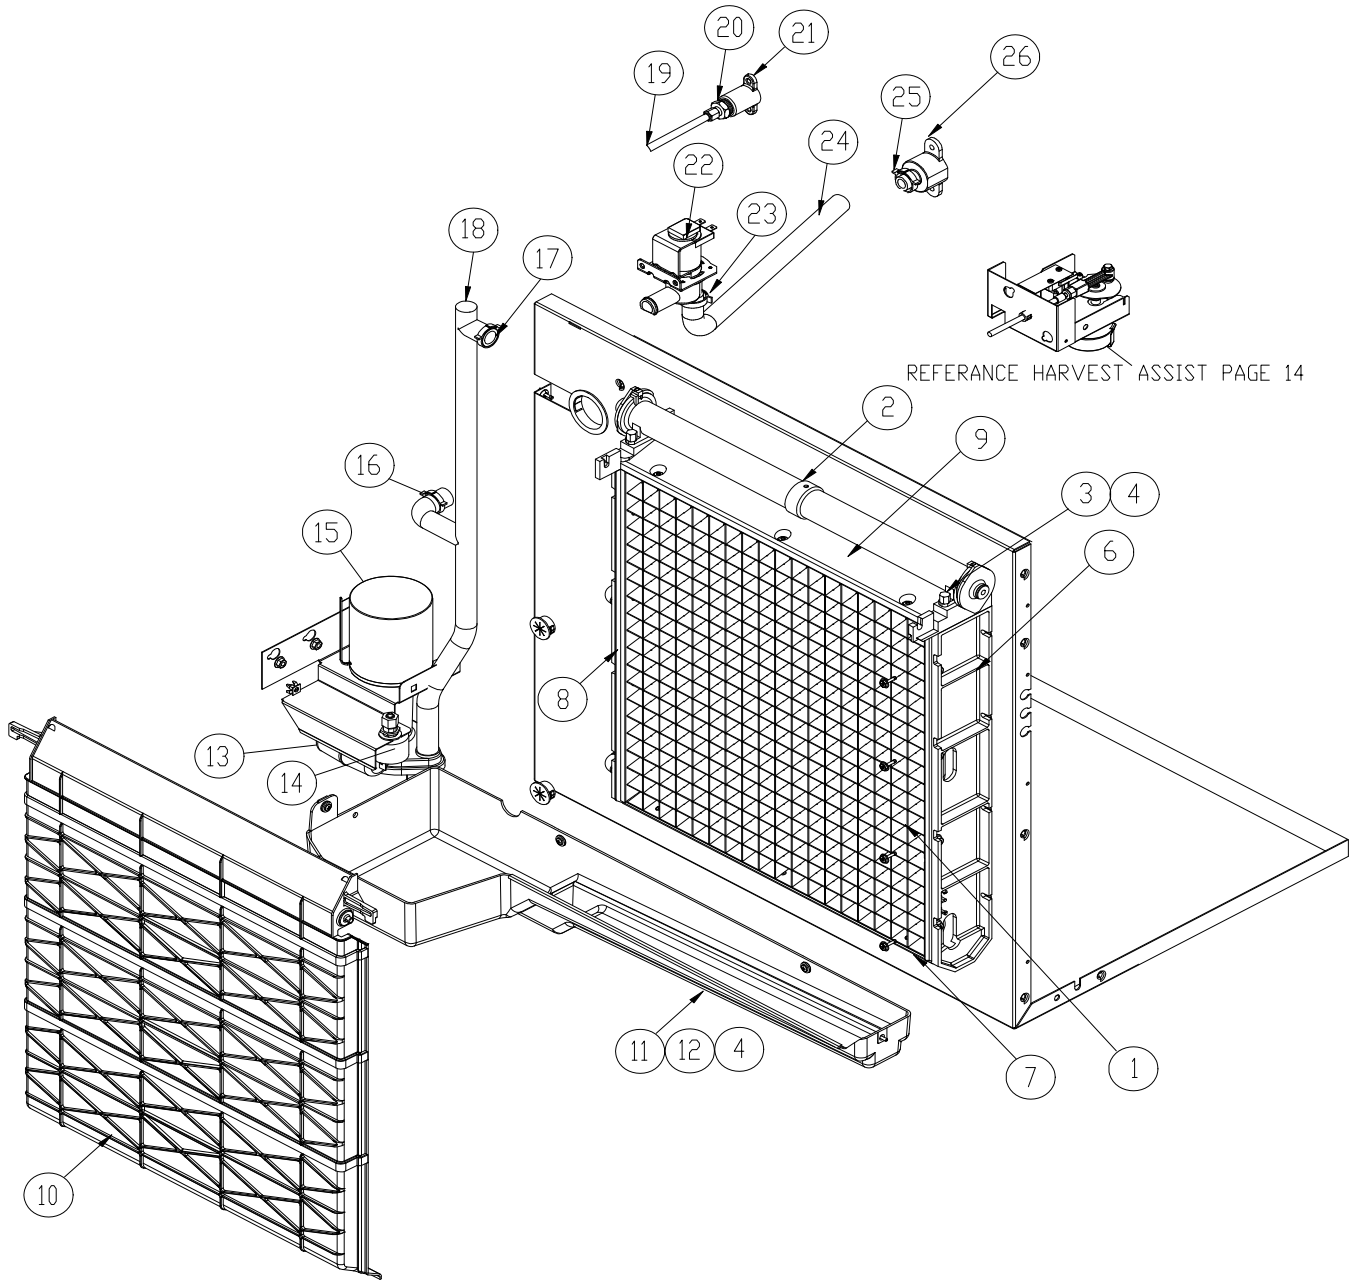

Check carefully that the correct part is identified and ordered.

Table of Contents	Page 1
Cabinet Assembly	Page 2 - 3
Evaporator/Water System	Page 4 - 5
Air Cooled and Top Discharge	Page 6 - 7
Water Cooled	Page 8 - 9
Remote	Page 10 - 11
Control Box	Page 12 - 13
Specific Compressor Components	Page 13
Harvest Assist Assembly	Page 14 - 15
Remote Condenser	Page 16 - 17

**The ICE Series Service Manual is available separately, Part number 9081270-01**

Ice-O-Matic  
11100 East 45th Ave.  
Denver Co. 80239  
800-423-3367

Item No.	Model Number					Description
	ICE0805	ICE0806	ICE1005	ICE1006	ICE1007	
1	2031511-02S	2031511-02S	2031511-02S	2031511-02S	2031511-02S	Front Panel
	9051562-03	9051562-03	9051562-03	9051562-03	9051562-03	Front Panel End Cap, Right Hand
	9051562-04	9051562-04	9051562-04	9051562-04	9051562-04	Front Panel End Cap, Left Hand
2	9031098-04	9031098-04	9031098-04	9031098-04	9031098-04	Front Panel Screws
3	9031141-01	9031141-01	9031141-01	9031141-01	9031141-01	Plastic Nut
4	2101428-02	2101428-02	2101428-02	2101428-02	2101428-02	Right Hand Side Panel-Air Cooled Only
5	9051565-04	9051565-04	9051565-04	9051565-04	9051565-04	Right Hand Side Panel-Water and Remote Only
6	2101425-01S	2101425-01S	2101425-01S	2101425-01S	2101425-01S	Top Panel
7	3012724-01	3012724-01	3012724-01	3012724-01	3012724-01	Rear Brace
8	9051565-04	9051565-04	9051565-04	9051565-04	9051565-04	Left Hand Side Panel
9	3021740-01	3021740-01	3021740-01	3021740-01	3021740-01	Rear Panel
10	9031046-01	9031046-01	9031046-01	9031046-01	9031046-01	Rear Panel Screws
11	3012905-01	3012905-01	3012905-01	3012905-01	3012905-01	Control Box Top Cover
12	3012891-01	3012891-01	3012891-01	3012891-01	3012891-01	Control Box Side Cover
13	3012931-01	N/A	3012931-01	N/A	N/A	Machine Compartment Cover