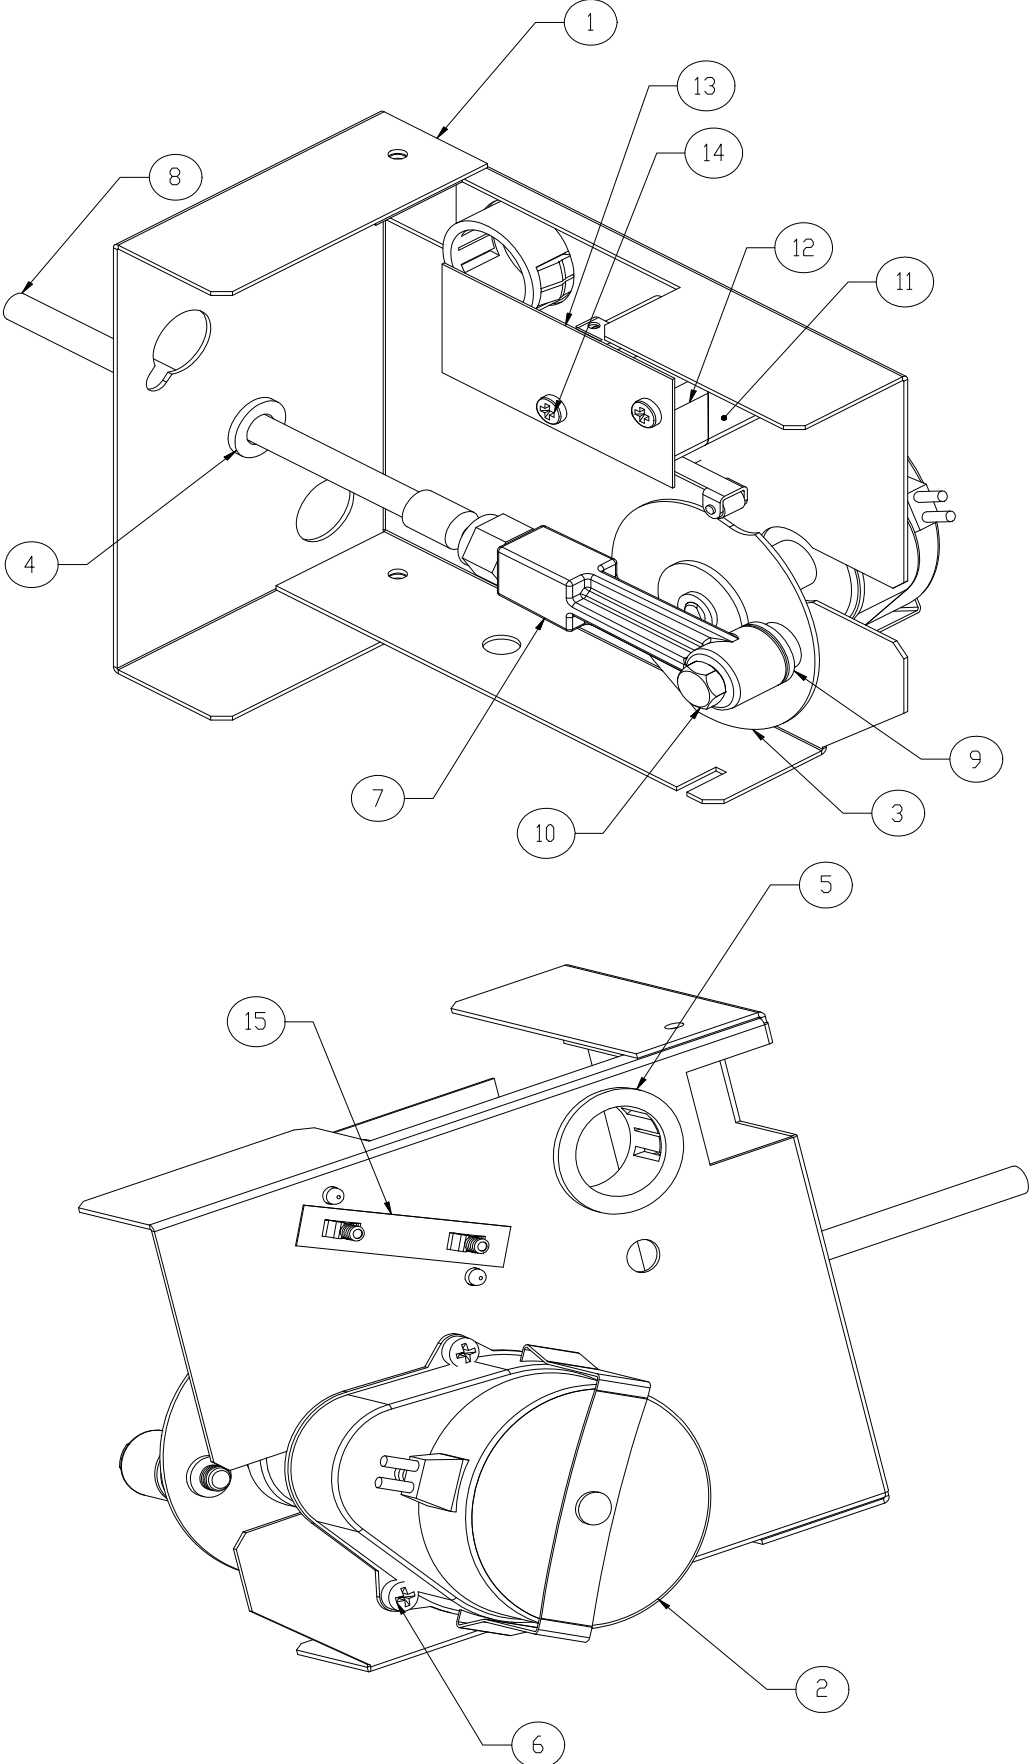

ICE Series Service Parts

Harvest Assist Assembly

Item No.	Model Number					Description
	ICE0805	ICE0806	ICE1005	ICE1006	ICE1007	
1	3013170-01	3013170-01	3013170-01	3013170-01	3013170-01	Bracket, Probe Motor
2	9161031-01	9161031-01	9161031-01	9161031-01	9161031-01	Gear Motor
3	9131190-01	9131190-01	9131190-01	9131190-01	9131190-01	Clutch Assembly 180 Degree
4	9051001-13	9051001-13	9051001-13	9051001-13	9051001-13	Snap Bushing
5	9051001-03	9051001-03	9051001-03	9051001-03	9051001-03	Snap Bushing
6	9031019-08	9031019-08	9031019-08	9031019-08	9031019-08	#6-32 x 1/2 Fillister Head Screw
7	9051057-01	9051057-01	9051057-01	9051057-01	9051057-01	Connecting Rod
8	9021102-01	9021102-01	9021102-01	9021102-01	9021102-01	Probe, Single Length
9	9031003-03	9031003-03	9031003-03	9031003-03	9031003-03	Plain Flat Washer
10	9031119-01	9031119-01	9031119-01	9031119-01	9031119-01	Shoulder Screw
11	9051519-01	9051519-01	9051519-01	9051519-01	9051519-01	Spacer, Cam Switch
12	9101160-01	9101160-01	9101160-01	9101160-01	9101160-01	Cam Switch
13	9131500-01	9131500-01	9131500-01	9131500-01	9131500-01	Insulator, Switch
14	9031008-44	9031008-44	9031008-44	9031008-44	9031008-44	Pan Head Machine Screw
15	9031120-01	9031120-01	9031120-01	9031120-01	9031120-01	Speed Nut Plate
	2061962-02S	2061962-02S	2061962-02S	2061962-02S	2061962-02S	Complete Assembly