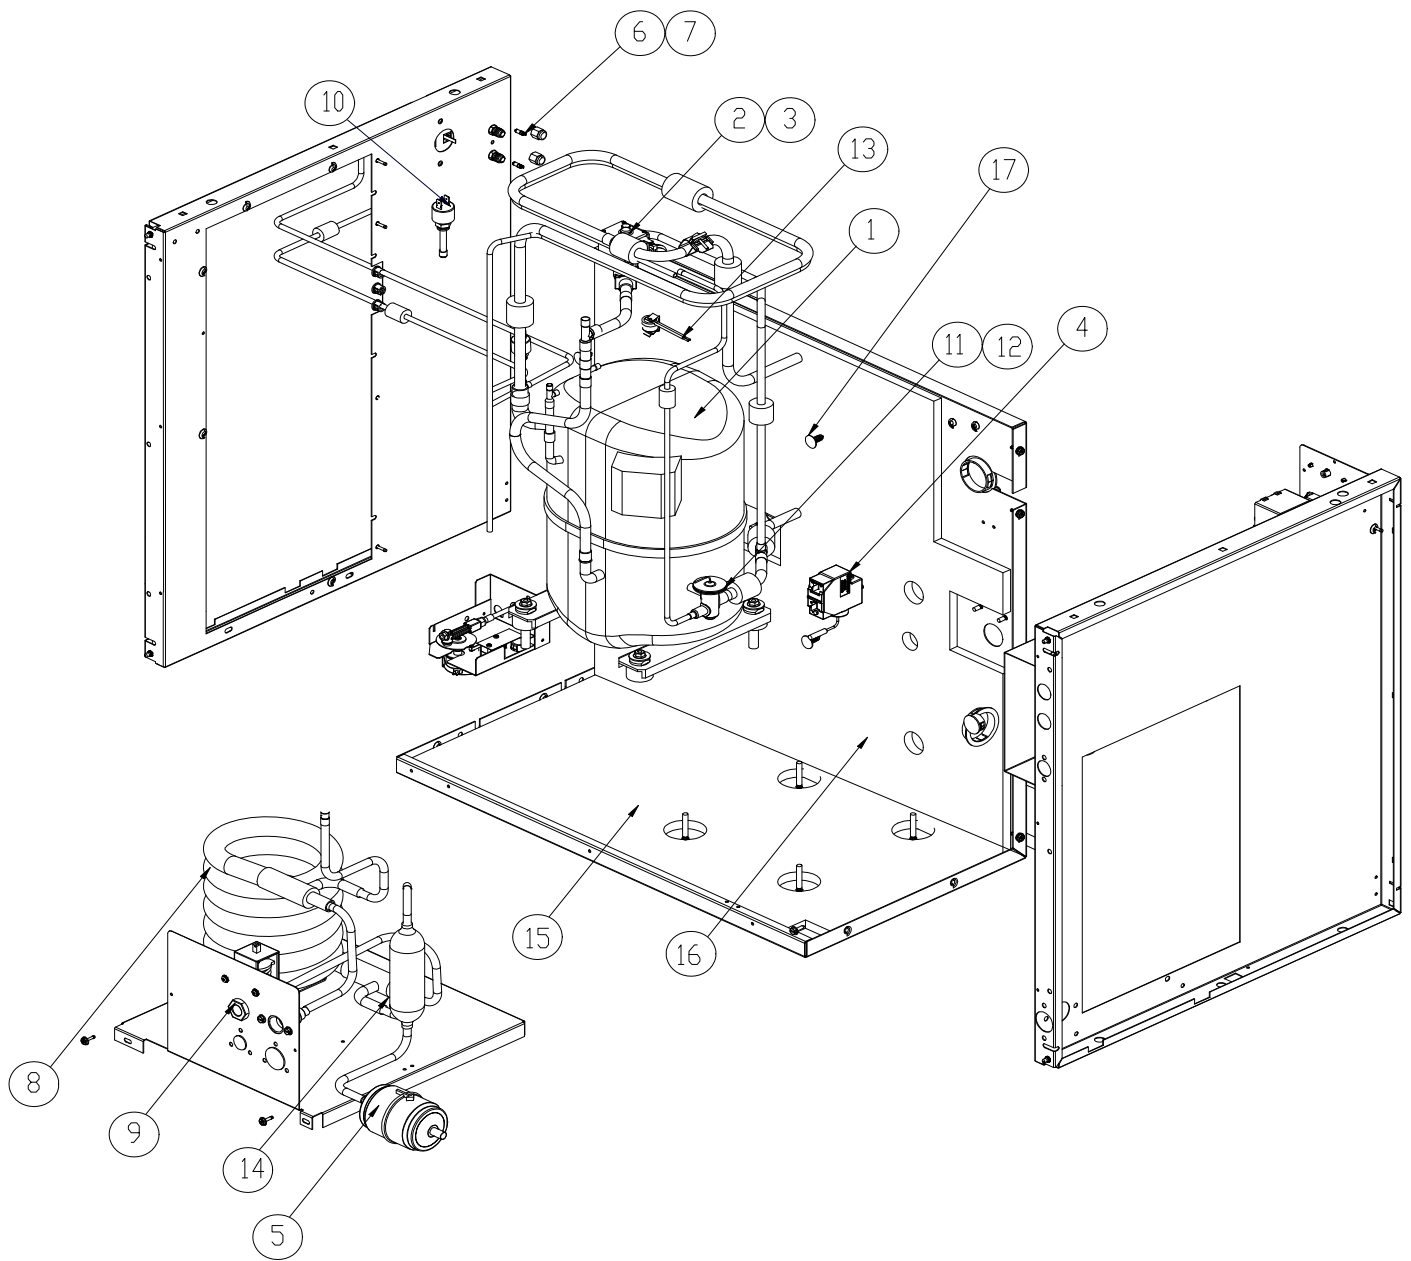

Item No.	Model Number					Description
	ICE0805	ICE0806	ICE1005	ICE1006	ICE1007	
1	9181107-12	9181106-11	9181090-12	9181107-11	9181107-13	Compressor
2	9151148-01	9151148-01	9151148-01	9151148-01	9151148-01	Hot Gas Valve Body
3	9151123-04	9151123-04	9151123-04	9151123-04	9151123-04	Hot Gas Valve Coil
4	9041094-01	9041094-01	9041094-01	9041094-01	9041094-01	Low Pressure Control
5	9151163-02	9151163-02	9151163-02	9151163-02	9151163-02	Filter Drier (Replaces 9151004-03)
6	9091086-02	9091086-02	9091086-02	9091086-02	9091086-02	Service Valve Core
7	9091086-03	9091086-03	9091086-03	9091086-03	9091086-03	Service Valve Cap
8	9141061-02	9141061-02	9141061-02	9141061-02	9141061-02	Condenser
9	9041059-01	9041059-01	9041059-01	9041059-01	9041059-01	Water Valve
10	9041091-01	9041091-01	9041091-01	9041091-01	9041091-01	High Pressure Control
11	9151147-01	9151147-01	9151147-01	9151147-01	9151147-01	Expansion Valve
12	9131465-01	9131465-01	9131465-01	9131465-01	9131465-01	Insulation-Danfoss Expansion Valve
13	9041098-01	9041098-01	9041098-01	9041098-01	9041098-01	High Temperature Safety Control
14	9151155-01	9151155-01	9151155-01	9151155-01	9151155-01	Accumulator
15	9131353-02	9131353-02	9131353-02	9131353-02	9131353-02	Insulation Panel Bottom
16	9131456-01	9131456-01	9131456-01	9131456-01	9131456-01	Insulation Panel Top Divider
17	9031154-01	9031154-01	9031154-01	9031154-01	9031154-01	Insulation Clip