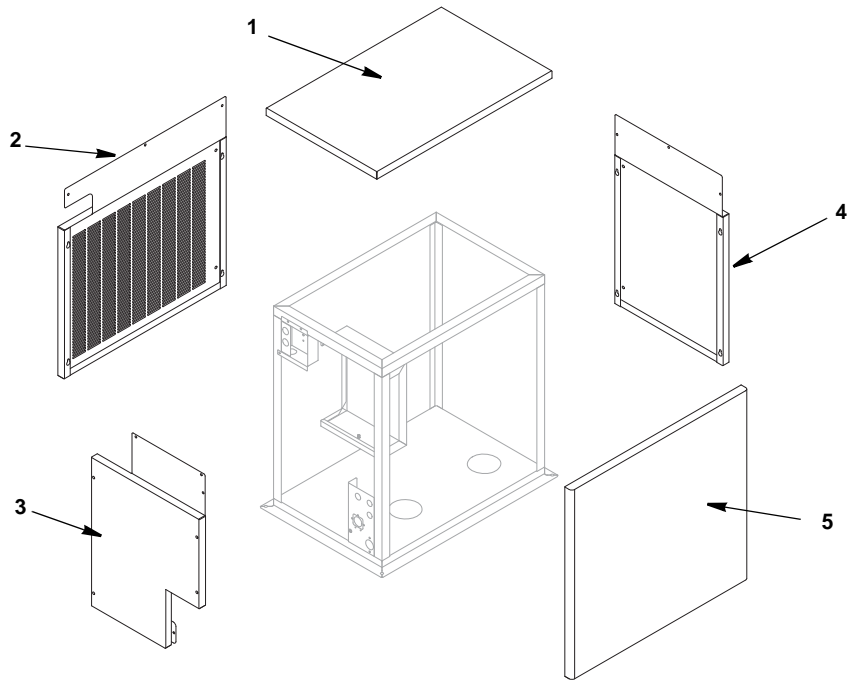

RF-2300C PANELS

DESCRIPTION

		PART NO.
1	Top Panel	000006054
2	Back Panel	22119
3	Left Side Panel	221221 & 221218
4	Right Side Panel	221217
5	Front Panel Assembly	221216