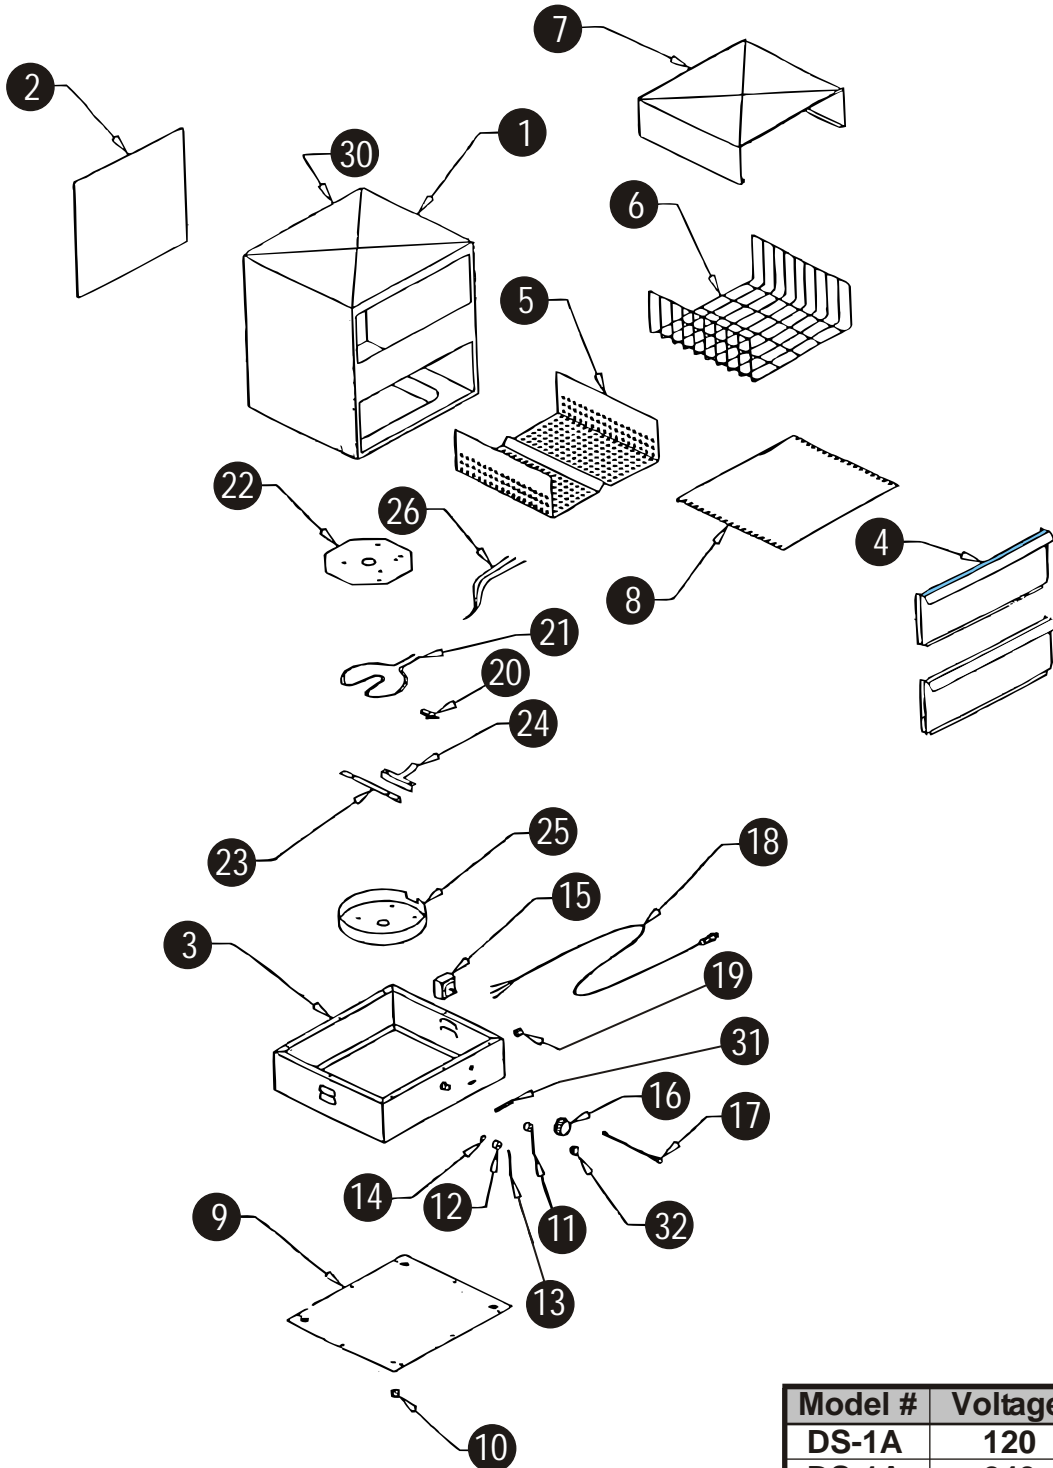

DS-1A

Hot Dog Steamer

REPLACEMENT PARTS CATALOG & WIRING DIAGRAM

EXPLODED VIEW HOT DOG STEAMER DS-1A

Model #	Voltage	Part #
DS-1A	120	446640
DS-1A	240	442103

PARTS LIST HOT DOG STEAMER DS-1A

Item	Part No.	Description	Item	Part No.	Description
1	44662900	Upper Wrapper Assembly	18	47255900	Cord, Power 120 Volt
2	44680200	Glass		47255900	Cord, Power 240 Volt (Remove Plug)
3	44661100	Bottom Wrapper Assembly	19	8968900	Strain Relief Bushing
4	44663100	Door Assembly	20	46910700	High Limit Thermostat
5	44660900	Hot Dog Tray	21	45596000	Heating Element 120V-800W
6	44689000	Bun Basket	22	45081700	Heat Transfer Plate
7	44675600	Drip Shield	23	45569500	Element Clamp
8	44661300	Basket Support	24	45569600	Anti Rotation Clamp
9	44681200	Bottom Cover	25	45599200	Element Cover
10	45576800	Rubber Foot (each)	30	21766800	Marketing, Label
11	44677500	Drain Cap Assembly	31	48970100	Label, Caution Hot
12	44676100	Drain Cap Only	32	8978400	Hole Bushing 7/8"
13	44675000	Drain Cap Chain		8422400	*10-24 Green Hex Nut
14	44676200	Rubber Gasket		8822300	*10-24 Hex Nut
15	1301608	Infinite Control 120 Volt		48902500	*10-24 Speed Nut
	1301602	Infinite Control 240 Volt		8128700	*Screw, Drive, Type AB 8-18
16	45582500	Knob Infinite Control			*NOT SHOWN
17	45653000	Indicator Light			

WIRING DIAGRAM HOT DOG STEAMER DS-1A