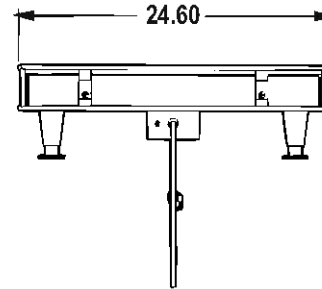

Power Cord: 6' power cord with NEMA6-15P plug

Cooking Surface:

TG-2025: 20" x 23 1/2" Grill Surface

Overall Dimensions:

TG-2025: 7.38" H x 24 5/8" W x 21 5/8" D

Shipping Information:

TG-2025: 55 lbs. (24.95 kg)
 Shipping Dimensions: 30H" x 27W" x 10D"
 F.O.B. Cheyenne, WY 82007