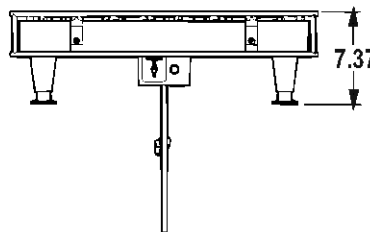

Power Cord: 6' power cord with NEMA6-15P plug

Cooking Surface:

TG-2025: 20" x 23 1/2" Grill Surface

Overall Dimensions:

TG-2025: 7.38" H x 24 5/8" W x 21 5/8" D

Shipping Information:

TG-2025: 55 lbs. (24.95 kg)
 Shipping Dimensions: 30H" x 27W" x 10D"
 F.O.B. Cheyenne, WY 82007