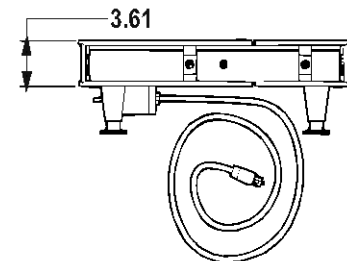

Power Cord: 6' power cord with NEMA6-15P plug

Cooking Surface:

TG-2025: 20" x 23 1/2" Grill Surface

Overall Dimensions:

TG-2025: 7.38" H x 24 5/8" W x 21 5/8" D

Shipping Information:

TG-2025: 55 lbs. (24.95 kg)
 Shipping Dimensions: 30H" x 27W" x 10D"
 F.O.B. Cheyenne, WY 82007