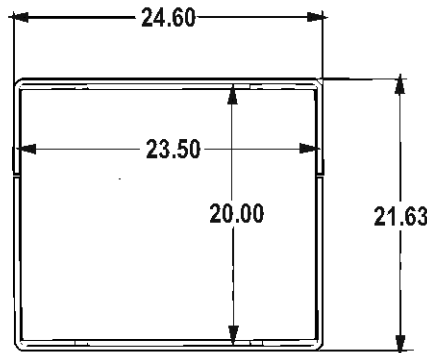

Power Cord: 6' power cord with NEMA6-15P plug

Cooking Surface:

TG-2025: 20" x 23 1/2" Grill Surface

Overall Dimensions:

TG-2025: 7.38" H x 24 5/8" W x 21 5/8" D

Shipping Information:

TG-2025: 55 lbs. (24.95 kg)
 Shipping Dimensions: 30H" x 27W" x 10D"
 F.O.B. Cheyenne, WY 82007