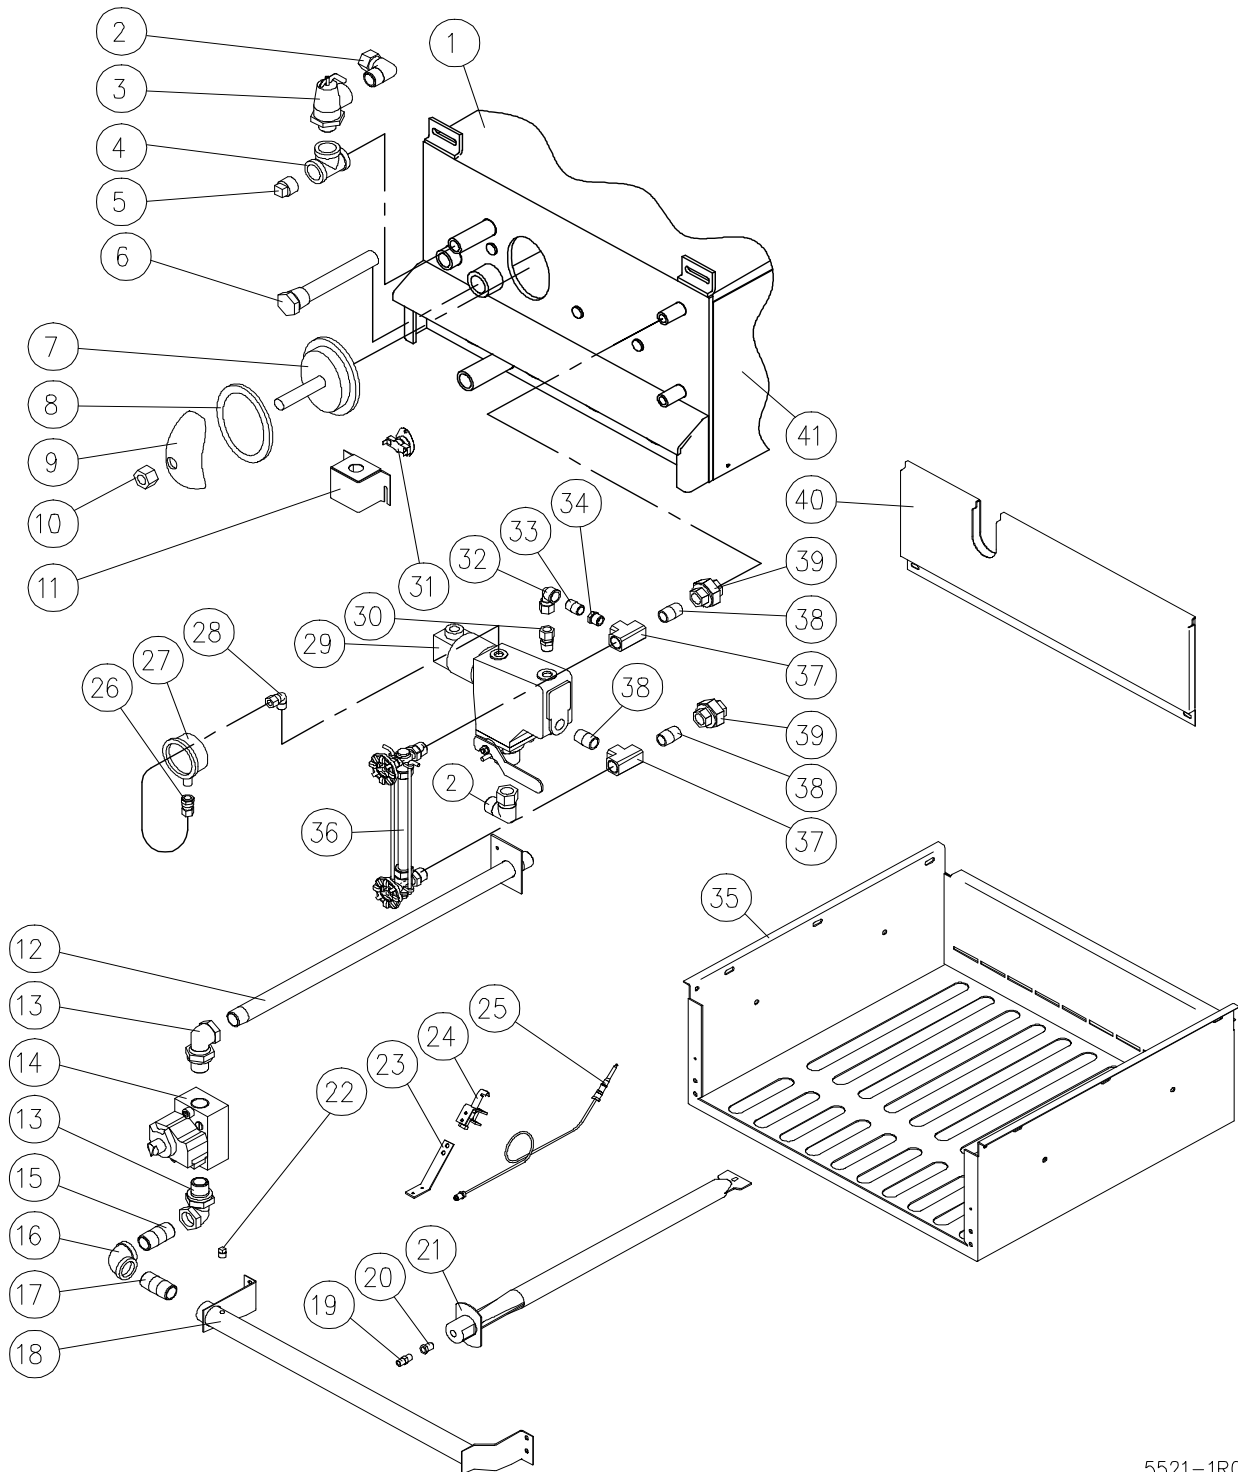

(Choose Replacement boiler shell based on description and shape of flue)

<u>ITEM</u>	<u>PART NO.</u>	<u>DESCRIPTION</u>
1	41731	200,000, 250,000, 300,000 BTU USED ON ALL COOKERS IN 36" CABINET BASE OR LARGER ALSO BOILER BASE UNITS I.E. CB36-200G LOW RECTANGULAR FLUE
2	41732	200,000, 250,000, 300,000 BTU USED ON UNITS THAT HAVE 6 GAL. DIRECT STEAM KETTLE MOUNTED ON THE CABINET WITH COOKER HIGH RECTANGULAR FLUE
3	41733	200,000, 250,000, 300,000 BTU USED ON UNITS THAT HAVE 10 GAL. DIRECT STEAM KETTLE MOUNTED ON THE RIGHT HAND SIDE OF CABINET WITH A COOKER FLUE DROPS DOWN ON RIGHT SIDE
4	41734	200,000, 250,000, 300,000 BTU FLUE DROPS DOWN ON BOTH SIDES
5	41735	200,000, 250,000, 300,000 BTU USED WITH A 42" CABINET BASE FLUE DROPS DOWN ON LEFT SIDE

PARTS LIST, GAS BOILERS, MODELS
CB36-200, CB36-250, CB36-300

FIGURE 2

5521-1R0

PARTS LIST, GAS BOILERS, MODELS
CB36-200, CB36-250, CB36-300

<u>ITEM</u>	<u>Part Number</u>	<u>DESCRIPTION</u>	<u>FIGURE 2</u>		
			<u>200G</u>	<u>250G</u>	<u>300G</u>
1	42026	Top Insulation Cover	1	1	1
2	40439	Elbow, 3/4C x 3/4 MPT	1	1	1
3	40611	Safety Relief Valve	1	1	1
4	41792	Tee, 3/4 FPT	1	1	1
5	42950	Square Head Plug 3/4 NPT	1	1	1
**	42371	Anode 1" NPT x 6"	1	1	1
*	41727	Anode (Hanging)	1	1	1
7	41504	Hand Hole Cover Plate	1	1	1
8	41505	Hand Hole Gasket	1	1	1
9	41506	Yoke	1	1	1
10	40208	Nut	1	1	1
11	42708	High Limit Box	1	1	1
12	43359	Gas Supply Pipe Assembly	1	1	1
13	40617	Union Elbow, 3/4"	1	1	1
**	41156	Combination Gas Control, Natural	1	1	1
	41157	Combination Gas Control, LP	1	1	1
**	41103	Combination Gas Control, Natural, Electronic Ignition	1	1	1
**	41104	Combination Gas Control LP, Electronic Ignition	1	1	1
15	41784	Nipple, 3/4 x 3"	1	1	1
16	41789	Elbow, 3/4"	1	1	1
17	41783	Nipple, 3/4 x 2-1/2	1	1	1
18	43360	Manifold Assembly	1	1	
	40236	Manifold Assembly			1
19	40312	Hex Nipple	8	10	8