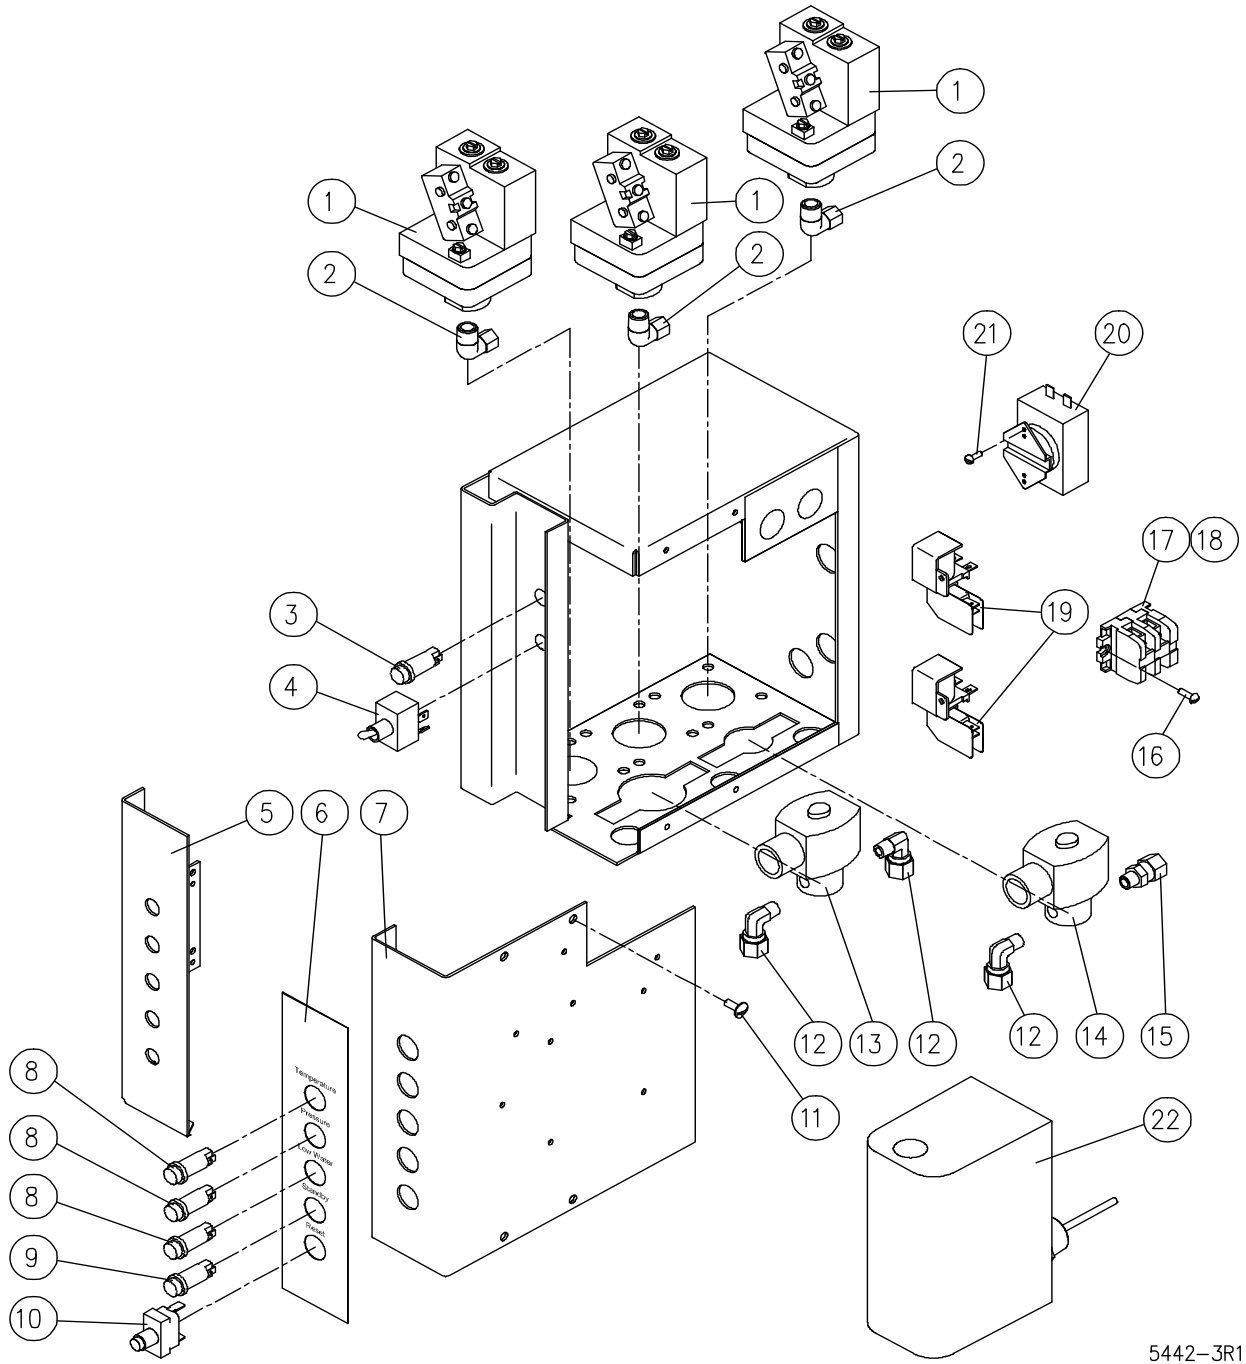

PARTS LIST, GAS BOILERS, MODELS
CB36-200, CB36-250, CB36-300

FIGURE 5
CSD-1 CONTROLS

5442-3R1

PARTS LIST, GAS BOILERS, MODELS
CB36-200, CB36-250, CB36-300

FIGURE 5

<u>ITEM</u>	<u>Part Number</u>	<u>DESCRIPTION</u>	<u>200G</u>	<u>300G</u>	<u>300G</u>
1	40809	Pressure Switch complete with Transducer	3	3	3
2	40442	Elbow, 1/4C x 1/4 MP	3	3	3
3	40945	Pilot Light - Green, 125V	1	1	1
4	41883	Power Switch	1	1	1
5	42859	Inner Panel	1	1	1
6	41216	Decal	1	1	1
7	42727	Control Box Cover	1	1	
	42699	Control Box Cover			1
8	40950	Pilot Light - Red, 125V	3	3	3
9	40948	Pilot Light - Amber, 125V	1	1	1
10	41729	Reset Switch	1	1	1
11	40071	Cover Screw	4	4	4
12	40443	Elbow, 3/8C x 1/8 MP	3	3	3
13	40594	Water Fill Solenoid	1	1	1
14	40592	Cooling Solenoid	1	1	1
15	40429	Connector, 3/8C x 1/8 MP	1	1	1
16	40068	Terminal Block Screw	4	4	4
17	40708	Terminal Block Section	2	2	2
18	40707	End Section	1	1	1
19	42095	Relay - Single Pole, 120V	2	2	2
20	40996	Drain Thermostat	1	1	1
21	40011	Thermostat Screws	2	2	2
22	41010	Low Water Cut Off, Secondary	1	1	1
*	41011	Probe	1	1	1