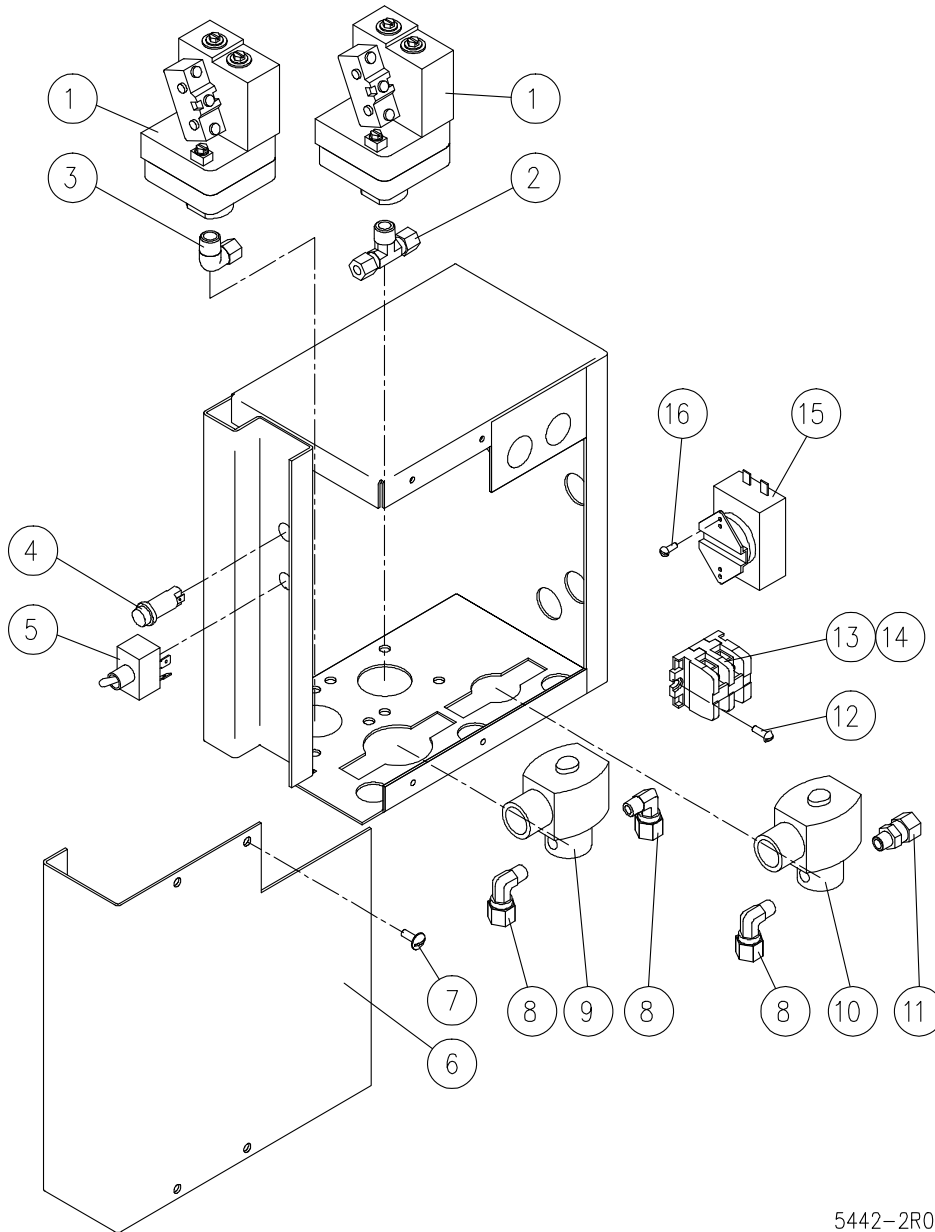

PARTS LIST, GAS BOILERS, MODELS
CB36-200, CB36-250, CB36-300

FIGURE 4

STANDARD CONTROLS

5442-2R0

PARTS LIST, GAS BOILERS, MODELS
CB36-200, CB36-250, CB36-300

FIGURE 4

<u>ITEM</u>	<u>Part Number</u>	<u>DESCRIPTION</u>	<u>200G</u>	<u>250G</u>	<u>300G</u>
1	40809	Pressure Switch Complete With Transducer	2	2	2
2	40459	Tee, 1/4C	1	1	1
3	40442	Elbow, 1/4C x 1/4 MP	1	1	1
4	40945	Pilot Light - Green, 120V	1	1	1
5	41883	Power Switch	1	1	1
6	42660	Control Box Cover	1	1	
	40638	Control Box Cover			1
7	40071	Cover Screws	4	4	4
8	40443	Elbow, 3/8C x 1/8 MP	3	3	3
9	40594	Water Fill Solenoid	1	1	1
10	40592	Condensate Solenoid	1	1	1
11	40429	Connector, 3/8C x 1/8 MP	1	1	1
12	40068	Terminal Block Screws	4	4	4
13	40708	Terminal Block Section	3	3	3
14	40707	End Section	1	1	1
15	40996	Drain Thermostat	1	1	1
16	40011	Thermostat Screws	2	2	2