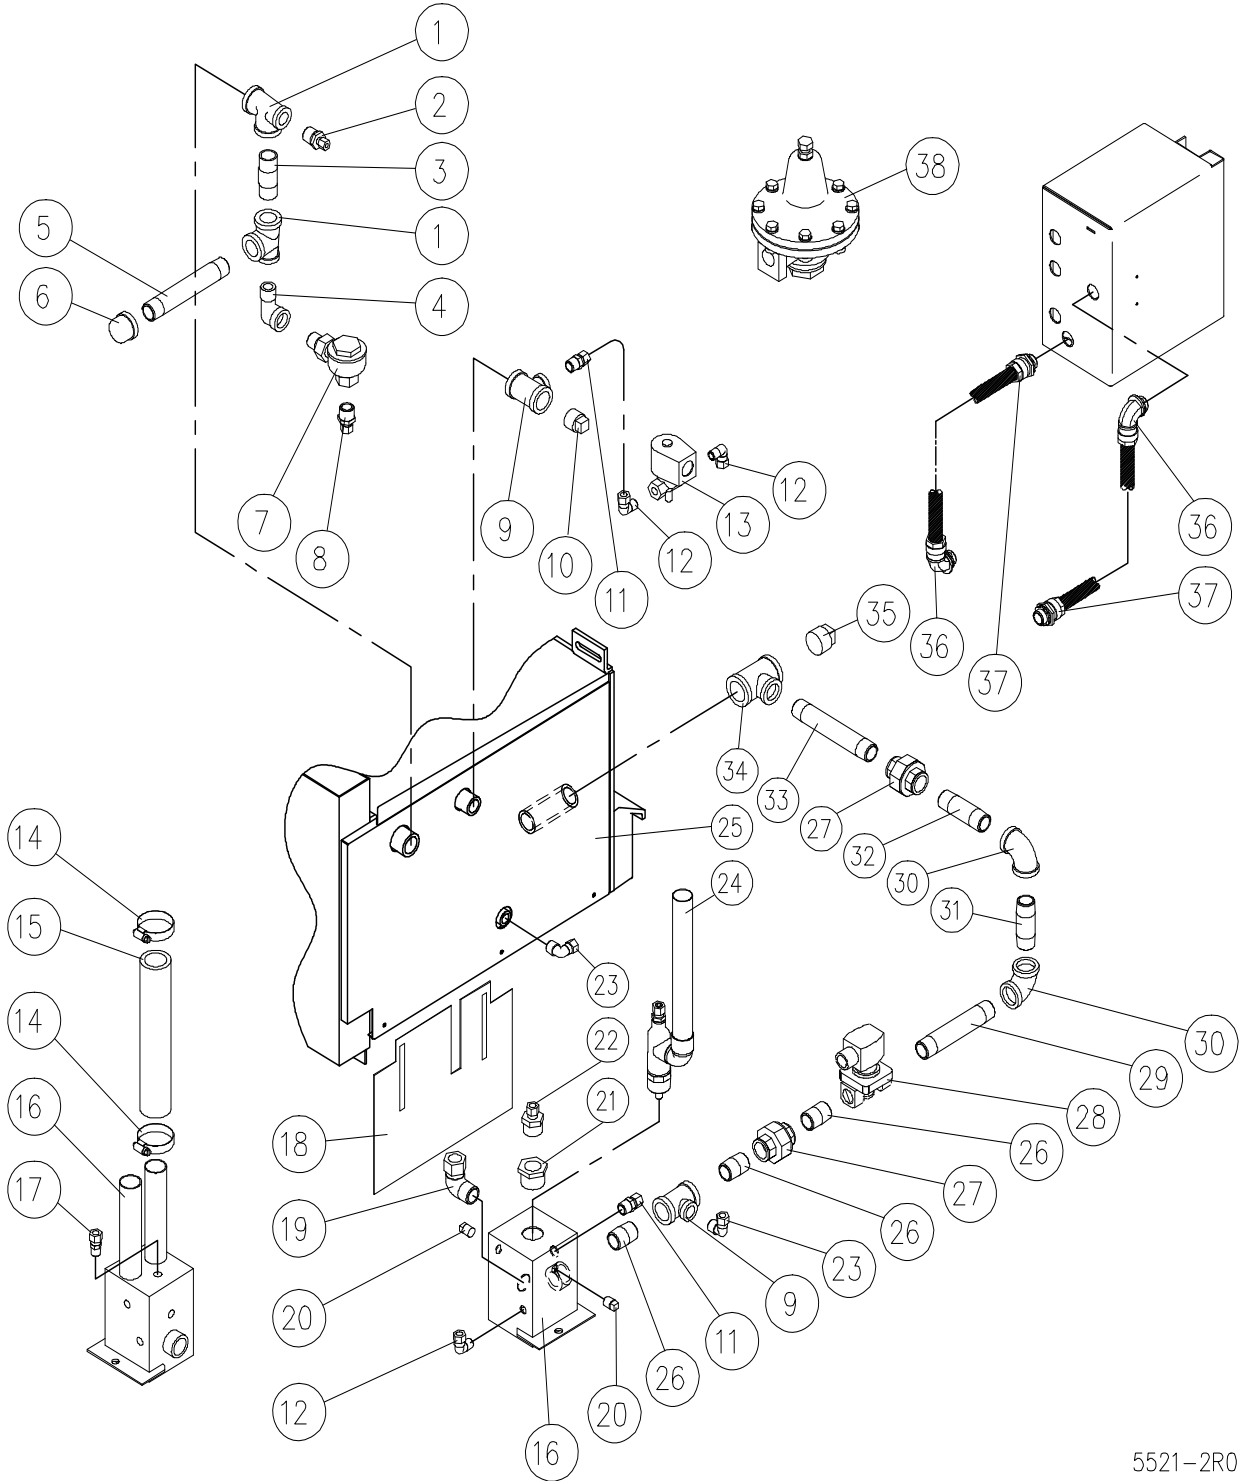

PARTS LIST, GAS BOILERS, MODELS
CB36-200, CB36-250, CB36-300

FIGURE 3

5521-2R0

PARTS LIST, GAS BOILERS, MODELS
CB36-200, CB36-250, CB36-300

FIGURE 3

<u>ITEM</u>	<u>Part Number</u>	<u>DESCRIPTION</u>	<u>200G</u>	<u>250G</u>	<u>300G</u>
1	43363	Tee, 3/4 x 1/2 x 3/4	2	2	2
2	40426	Connector, 1/4C x 1/2 NPT	1	1	1
3	41783	Nipple, 3/4 x 2-1/2	1	1	1
4	41790	Street Elbow, 1/2	1	1	1
5	42963	Nipple, 3/4 x 6	1	1	1
6	42954	Pipe Cap, 3/4	1	1	1
7	40615	Steam Trap, 3/4	1	1	1
8	40432	Connector, 3/8C x 1/2 NPT	1	1	1
9	41794	Tee, 3/4 x 3/4 x 3/8	1	1	1
10	43364	Pipe Plug, 3/4	1	1	1
11	40431	Connector, 3/8C x 3/8 NPT	2	2	2
12	40444	Elbow, 3/8C x 1/4 NPT	2	2	2
13	40595	Override Solenoid	1	1	1
14	41800	Gear Clamp	4	4	4
15	42216	Drain Hose	2	2	2
**	41199	Drain (Pressurless)	1	1	1
	41200	Drain (Boilers, Cookers)	1	1	1
17	40430	Connector 3/8C x 1/4 NPT	1	1	1
18	42683	Baffle Plate	1	1	
19	40439	Elbow, 3/4C x 3/4 NPT	1	1	1
20	41814	Pipe Plug, 1/4 NPT	1	1	1
21	42949	Red Bushing, 1 x 3/4 NPT	1	1	1
22	40431	Elbow, 3/8C x 3/4 NPT	1	1	1
23	40445	Elbow, 3/8C x 3/8 NPT	1	1	1