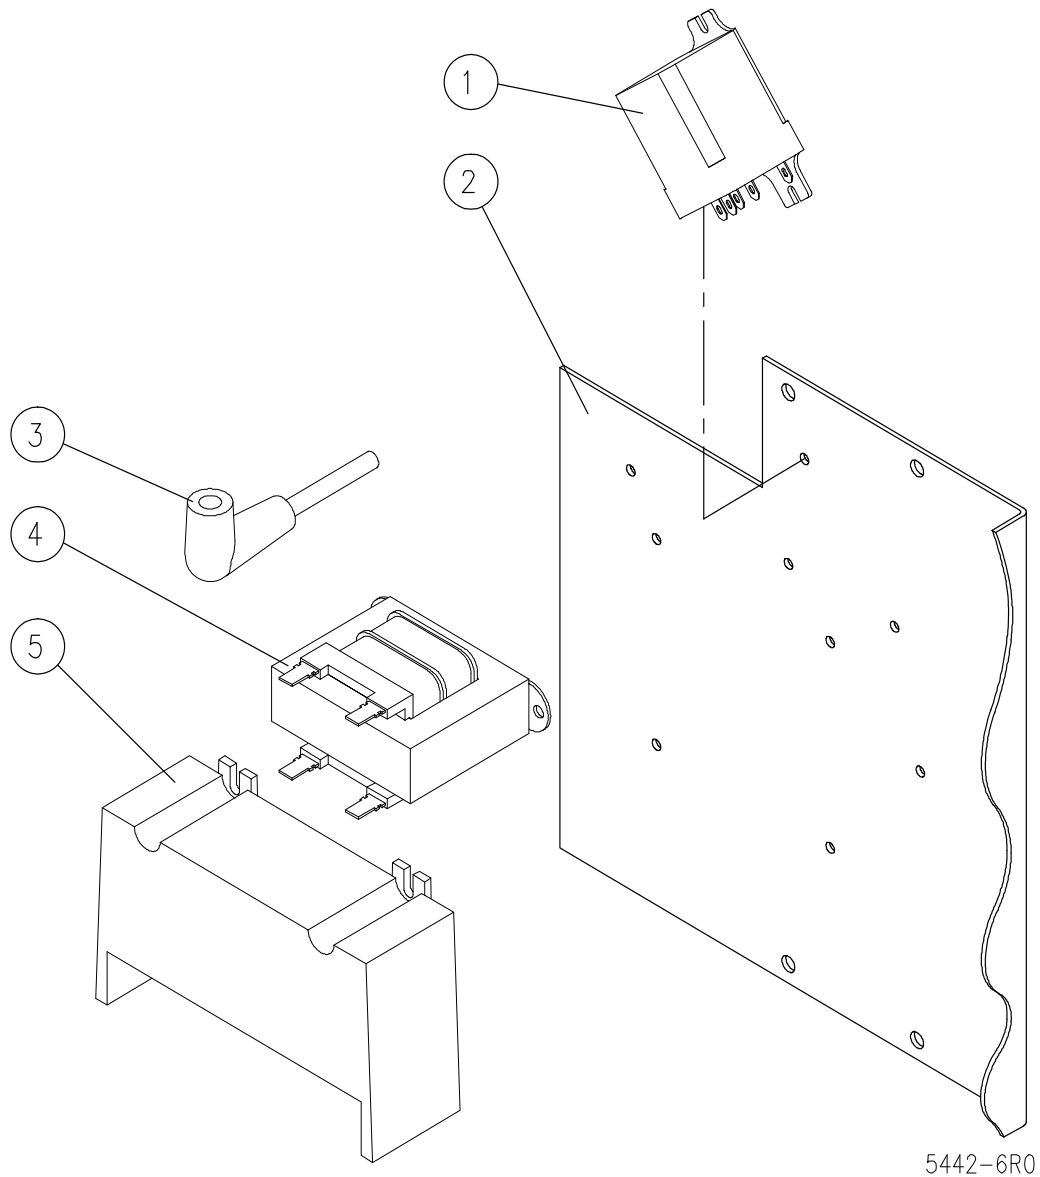

PARTS LIST, GAS BOILERS, MODELS
CB36-200, CB36-250, CB36-300

FIGURE 6
ELECTRONIC IGNITION PARTS

PARTS LIST, GAS BOILERS, MODELS
CB36-200, CB36-250, CB36-300

FIGURE 6

<u>ITEM</u>	<u>Part Number</u>	<u>DESCRIPTION</u>	<u>200G</u>	<u>250G</u>	<u>300G</u>
1	40957	Relay	1	1	1
2	40664	Control Box Cover	1	1	
	40638	Control Box Cover			1
3	42352	Ignitor Cable	1	1	1
4	41885	Transformer, 115/24V, 50/60 Hz, 50 VA	1	1	1
5	42351	Ignition Module	1	1	1