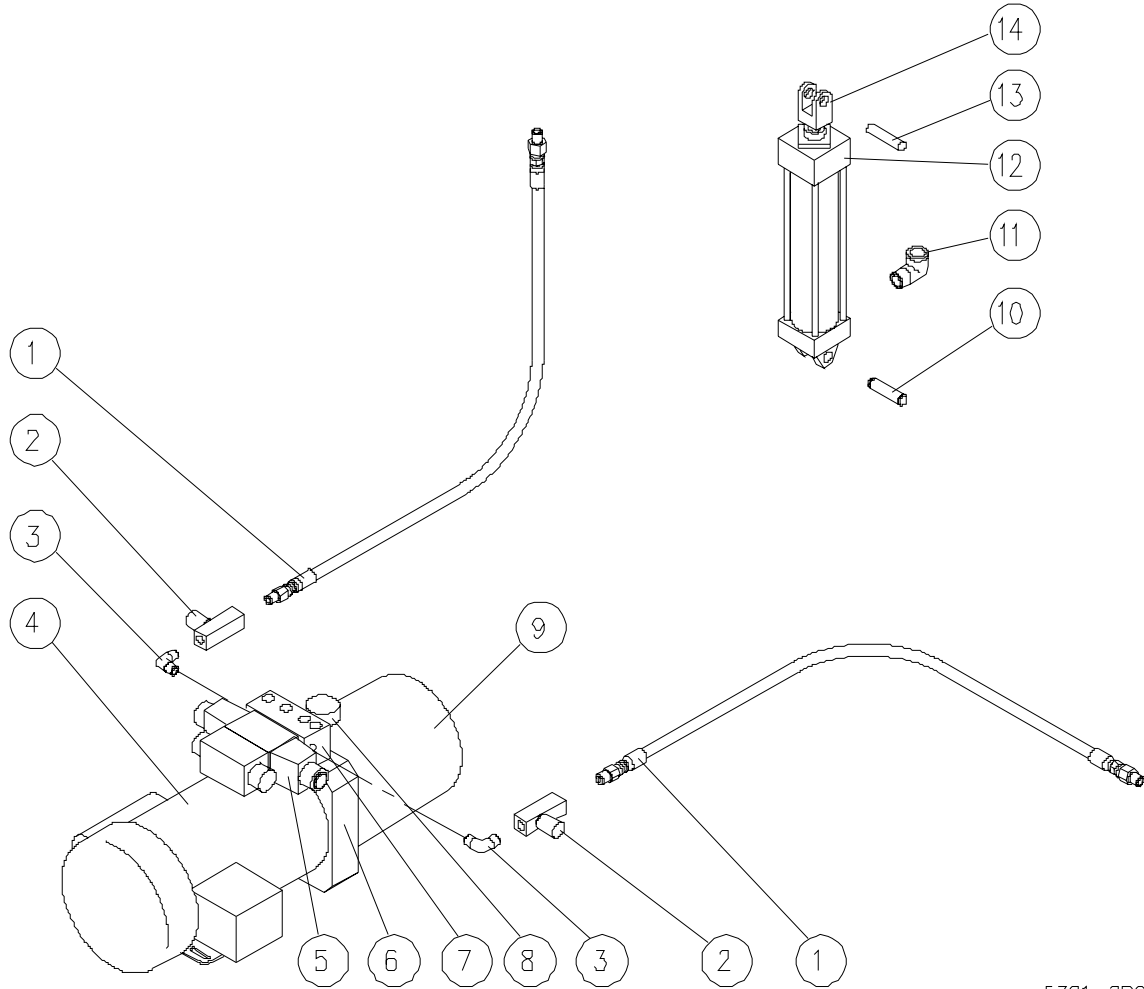

PARTS LIST, ELECTRIC MODULAR UNITS, MODELS BCH-30, BCH-40

FIGURE 2

5391-2R0

FIGURE 2

<u>ITEM</u>	<u>Part No.</u>	<u>DESCRIPTION</u>	<u>QUANTITY</u>
1	40786	Hose Assembly	2
2	40787	Flow Control	2
3	40788	Elbow	2
** 4	40649	Motor ½ HP 115/208/230/1/60	1
	40650	Motor ½ HP 380/480V, (Optional)	1
	40651	Motor ½ HP, 220/50, (Optional)	1
5	40652	Directional Valve	1
6	43376	Pump complete with Integral Relief Valve	1
7	40793	Manifold	1
8	41930	Breather	1
9	41929	Tank 1 Gallon	1
10	43377	Pin complete with Clips	1
11	40657	Street Elbow	2
12	40660	Cylinder	1
	42255	Cylinder Kit	
13	41932	Pin	1
14	41931	Clevis	1