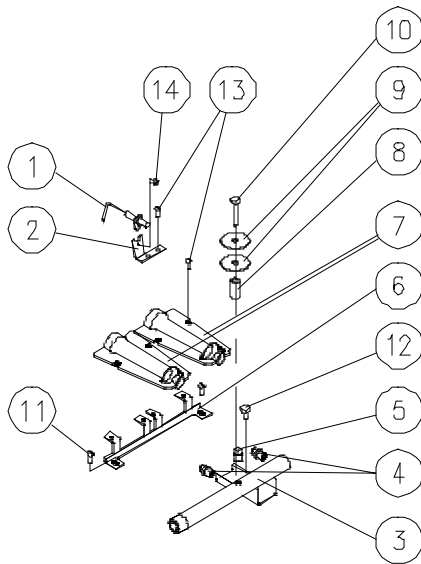

PARTS LIST, GAS CONVECTION STEAMER, MODELS SC-7G, SC-10G

FIG. 3

FIG. 4