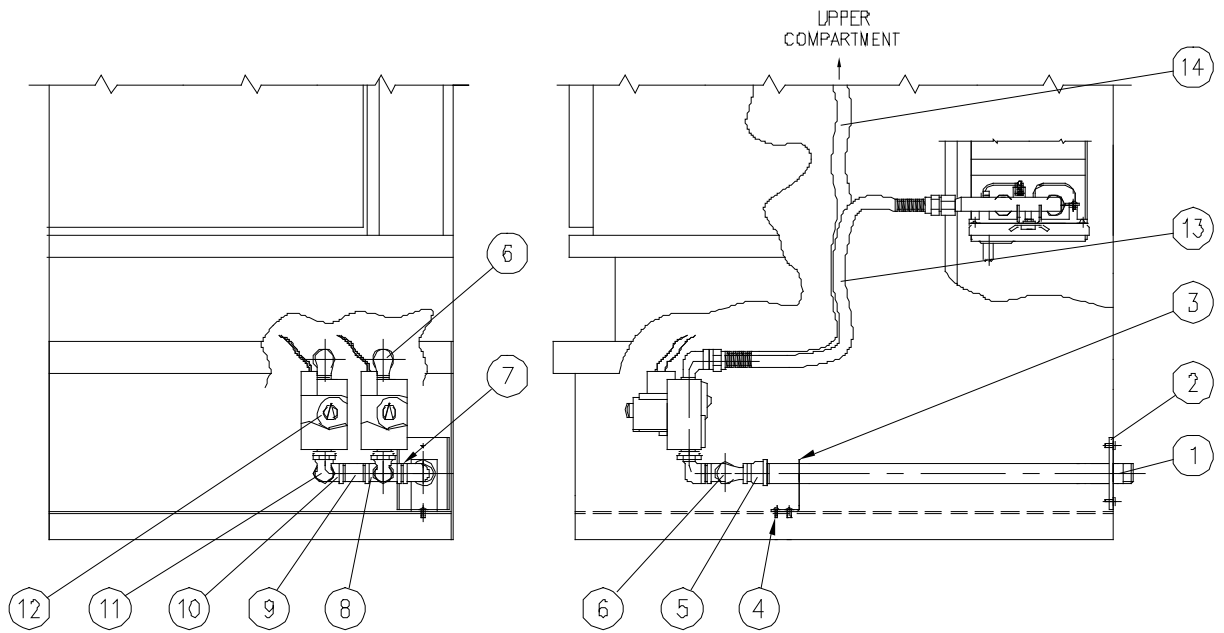

PARTS LIST, GAS CONVECTION STEAMER, MODELS SC-7G, SC-10G

FIGURE 5

5194ARD

PARTS LIST, GAS CONVECTION STEAMER, MODELS SC-7G, SC-10G

FIGURE 5

<u>ITEM</u>	<u>Part #</u>	<u>DESCRIPTION</u>	<u>SC-7G</u>	<u>SC-10G</u>	
1.	41186	Gas Supply Pipe Assembly	1	1	
2.	43017	Screw, #10 - 32 x 2	2	2	
3.	40785	Bracket		1	
	40784	Bracket	1		
4.	43018	Screw, 1/4" - 20 x 2	2	2	
5.	41812	Reducing Coupling 3/4" x 1/2"	1	1	
6.	41790	90 Degree Street Elbow, 1/2"	3	3	
7.	41773	Close Nipple, 1/2"	3	3	
8.	41793	Tee, 1/2" x 1/2" x 1/2"	1	1	
9.	41775	Nipple, 1/2 x 2	1	1	
10	41788	90 Degree Elbow, 1/2"	1	1	
11	40616	Union Elbow, 1/2"	2	2	
**	12	41045	Combination Gas Control - Natural	2	2
		41046	Combination Gas Control - L.P.	2	2
13	41805	Flex Tube, 1/2" x 36"	1	1	
14	41806	Flex Tube, 1/2" x 48"	1	1	

** SELECT AS REQUIRED.