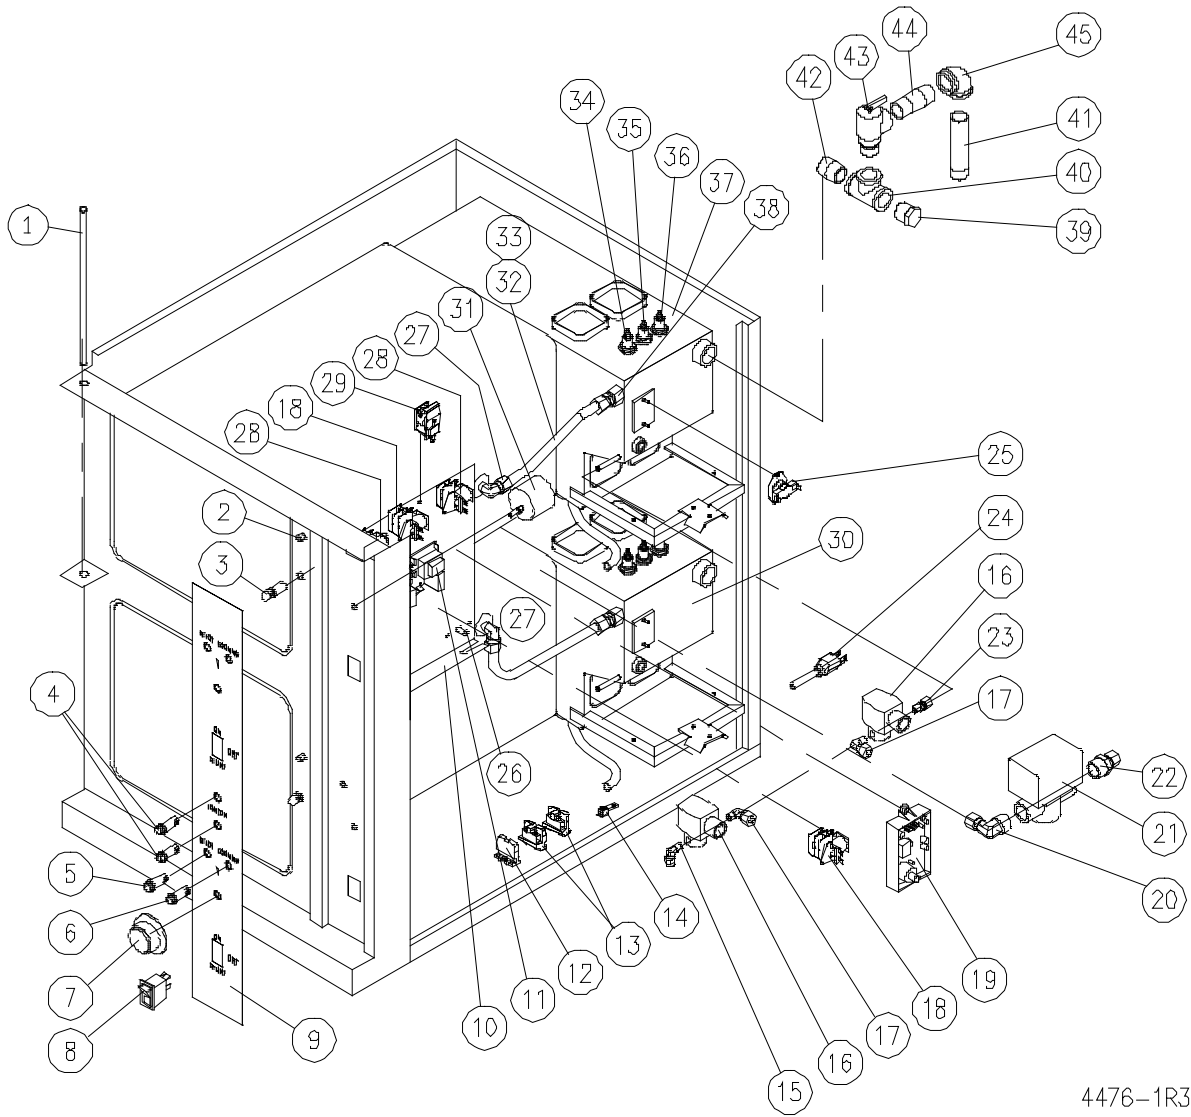

4476-1R3

PARTS LIST, GAS CONVECTION STEAMER, MODELS SC-7G, SC-10G

**FIGURE 1**

| <u>ITEM</u> | <u>Part #</u> | <u>DESCRIPTION</u>       | <u>SC-7G</u>                   | <u>SC-10G</u> |   |
|-------------|---------------|--------------------------|--------------------------------|---------------|---|
| 1.          | 40543         | Hinge Rod                | 1                              |               |   |
|             | 40544         | Hinge Rod                |                                | 1             |   |
| 2.          | 42137         | Door Switch              | 1                              | 2             |   |
|             | 42285         | Switch Actuator          | 2                              | 2             |   |
| 3.          | 41631         | Striker                  | 2                              | 2             |   |
|             | 41632         | Washer                   | 2                              | 2             |   |
|             | 40112         | Lock Washer              | 2                              | 2             |   |
|             | 40112         | Hex Nut                  | 2                              | 2             |   |
|             | 42322         | Washer                   | 2                              | 2             |   |
| 4.          | 40945         | Pilot Light - Green      | 2                              | 2             |   |
| 5.          | 40945         | Pilot Light - Green      | 2                              | 2             |   |
| 6.          | 40950         | Pilot Light - Red        | 2                              | 2             |   |
| **          | 7.            | 42456                    | Dial - 60 Minutes              | 2             | 2 |
|             |               | 42456                    | Dial - 120 Minutes, Optional   | 2             | 2 |
| 8.          | 43174         | Power Switch             | 2                              | 2             |   |
| 9.          | 42455         | Control Decal            | 1                              |               |   |
|             | 42895         | Control Decal            |                                | 1             |   |
| 10.         | 41190         | Component Mounting Board | 2                              | 2             |   |
| **          | 11.           | 42452                    | Level Control 10K OHM          | 2             | 2 |
|             |               | 41063                    | Level Control 1M OHM, Optional | 4             | 4 |
| 12.         | 40707         | End Section              | 1                              | 1             |   |
| 13.         | 40708         | Terminal Block           | 2                              | 2             |   |
| 14.         | 40840         | Ground Lug               | 1                              | 1             |   |
| 15.         | 40441         | Elbow 1/4c x 1/8 MPT     | 2                              | 2             |   |
| 16.         | 41036         | Solenoid Valve           | 4                              | 4             |   |
| 17.         | 40443         | Elbow 3/8c x 1/8 MPT     | 4                              | 4             |   |