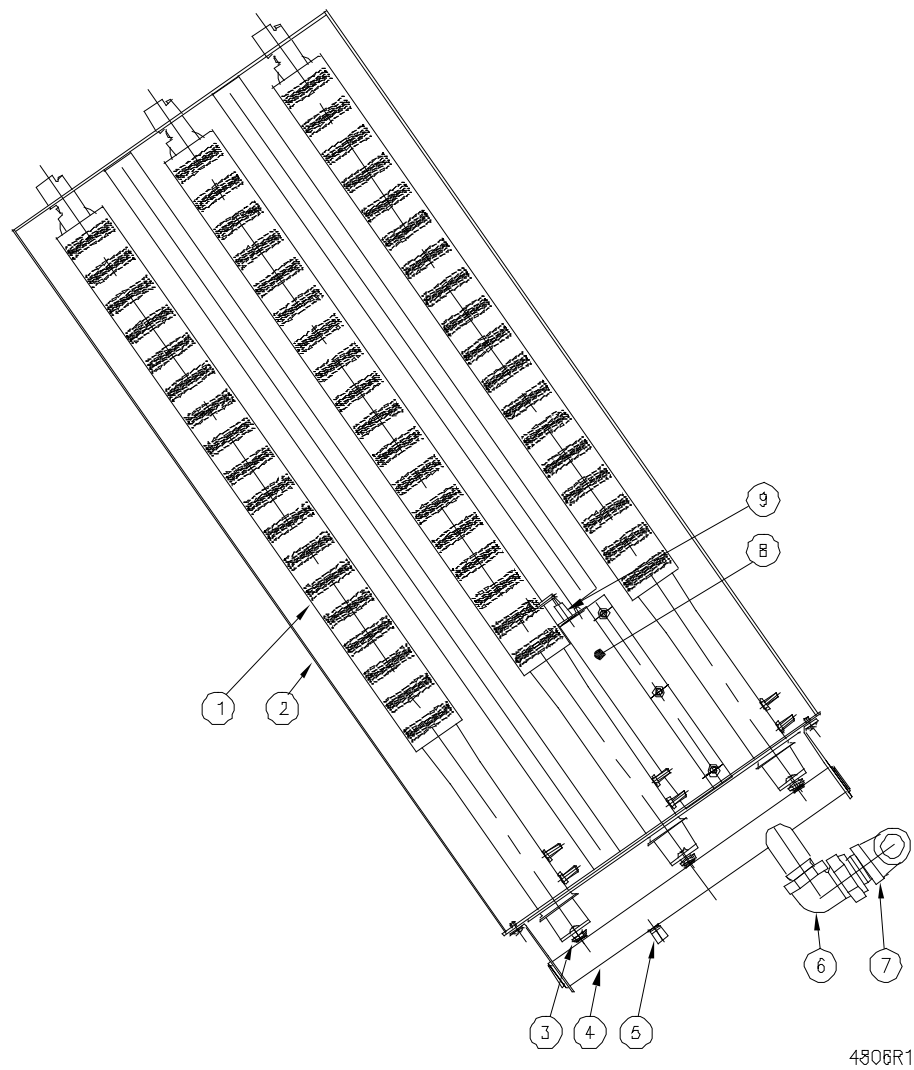

PARTS LIST, GAS KETTLES, MODELS KLS80G, KLS100G

FIGURE 2

PARTS LIST, GAS KETTLES, MODELS KLS80G, KLS100G

FROM FIGURE 2

BURNER ASSEMBLY

<u>ITEM</u>	<u>PART NUMBER</u>	<u>DESCRIPTION</u>	<u>QUANTITY</u>
1.	40322	Burner	3
2.	43491	Burner Tray	1
** 3.	40387	Orifice, #44, Propane	3
	40383	Orifice, #29, Natural Gas	3
4.	43492	Manifold	1
5.	41813	Plug, 1/8"	1
6.	40617	Union Elbow, 3/4"	1
7.	41796	Reducing Elbow, 1/2 x 3/4"	1
8.	43493	Ignitor/Sensor Bracket	1
9.	43331	Ignitor/Sensor	1

** SELECT AS REQUIRED.