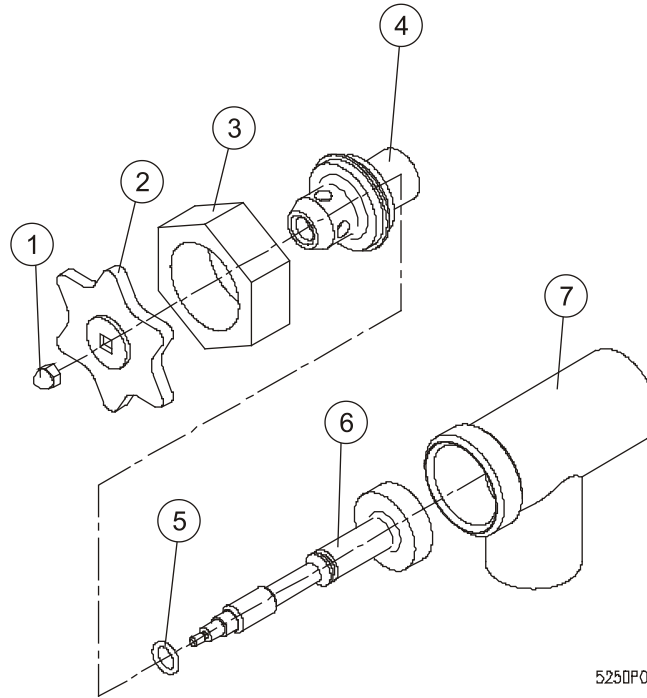

\* NOT SHOWN.

\*\* SELECT AS REQUIRED.

PARTS LIST, GAS KETTLES, MODELS KLS80G, KLS100G

**FIGURE 2**

PARTS LIST, GAS KETTLES, MODELS KLS80G, KLS100G

**FROM FIGURE 2**

**BURNER ASSEMBLY**

<b><u>ITEM</u></b>	<b><u>PART NUMBER</u></b>	<b><u>DESCRIPTION</u></b>	<b><u>QUANTITY</u></b>
1.	40322	Burner	3
2.	43491	Burner Tray	1
** 3.	40387	Orifice, #44, Propane	3
	40383	Orifice, #29, Natural Gas	3
4.	43492	Manifold	1
5.	41813	Plug, 1/8"	1
6.	40617	Union Elbow, 3/4"	1
7.	41796	Reducing Elbow, 1/2 x 3/4"	1
8.	43493	Ignitor/Sensor Bracket	1
9.	43331	Ignitor/Sensor	1

\*\* SELECT AS REQUIRED.

PARTS LIST, GAS KETTLES, MODELS KLS80G, KLS100G

**FIGURE 3**

4991R2

PARTS LIST, GAS KETTLES, MODELS KLS80G, KLS100G

**FROM FIGURE 3**

<b><u>ITEM</u></b>	<b><u>PART NUMBER</u></b>	<b><u>DESCRIPTION</u></b>	<b><u>QUANTITY</u></b>
	42112	HINGE ASSEMBLY	
1.	41543	Lock Pin	1
2.	41546	End Lock Plate	1
3.	43106	Stationary Disc	1
4.	41100	Core	1
5.	41526	Spring	1
6.	42464	Handle Assembly	1
7.	43107	Rotary Disc	1
8.	41520	End Stop Plate	1
9.	40098	Cap Screws	4
10.	40259	Knob	1
11.	40462	Mounting Plate	1
12.	42467	Cover	1

PARTS LIST, GAS KETTLES, MODELS KLS80G, KLS100G

**FIGURE 4**

**DRAW-OFF VALVES**

<b><u>ITEM</u></b>	<b><u>PART NUMBER</u></b>	<b><u>DESCRIPTION</u></b>	<b><u>QUANTITY</u></b>
	40553	1-½" DRAW-OFF VALVE ASSEMBLY	
1.	41809	Acorn Nut 10-24 UNC	1
2.	40662	Handle, Stainless Steel	1
3.	40559	Gland Nut	1
4.	40560	Bonnet	1
5.	40562	"O" Ring	1
6.	40561	Stem Assembly	1
7.	43246	Valve Body	1

PARTS LIST, GAS KETTLES, MODELS KLS80G, KLS100G

**FROM FIGURE 4**

<b><u>ITEM</u></b>	<b><u>PART NUMBER</u></b>	<b><u>DESCRIPTION</u></b>	<b><u>QUANTITY</u></b>
	43247	2" DRAW-OFF VALVE ASSEMBLY	
1.	41809	Acorn Nut 10-24 UNC	1
2.	40662	Handle, Stainless Steel	1
3.	40563	Gland Nut	1
4.	40564	Bonnet	1
5.	40566	"O" Ring	1
6.	40565	Stem Assembly	1
7.	42481	Valve Body	1