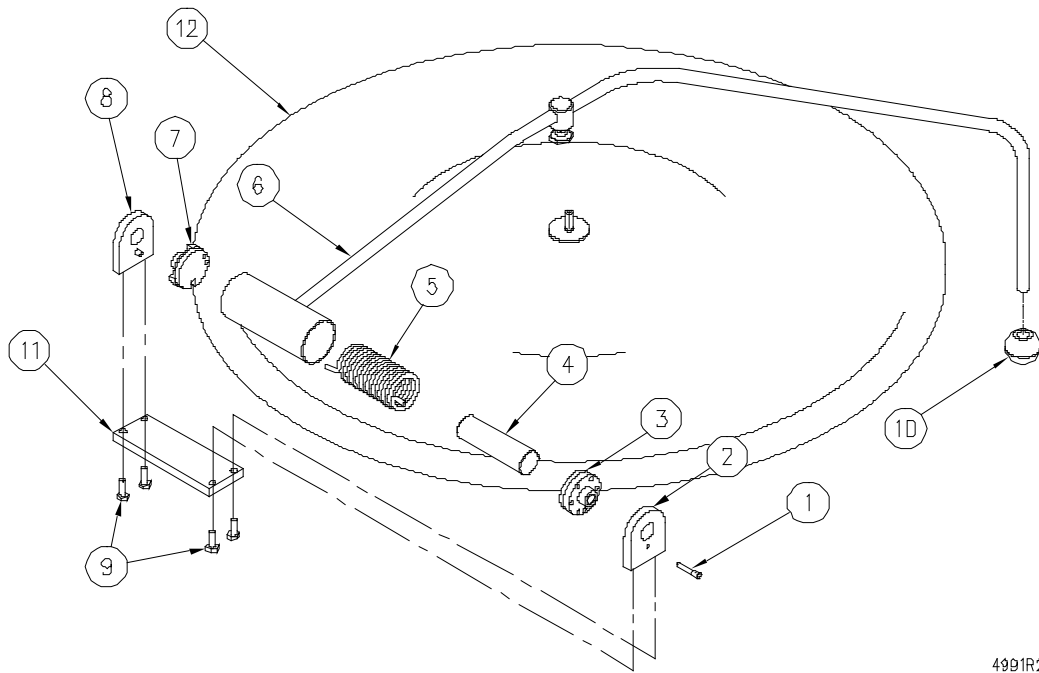

PARTS LIST, GAS KETTLES, MODELS KLS80G, KLS100G

<u>ITEM</u>	<u>PART NUMBER</u>	<u>DESCRIPTION</u>	<u>QUANTITY</u>		
			<u>KLS-80</u>	<u>KLS-100</u>	
	41045	Combination Gas Control – Natural, 120V for units after 10/27/05			
	41046	Combination Gas Control – LP, 120V for units after 10/27/05			
	23.	42860	Bottom Cover	1	1
	24.	41855	Gas Flex Hose, ¾" x 18"	1	1
	25.	43489	Burner Basket Shield/Bracket	1	1
	26.	41077	Sight Glass Assembly	1	1
*		41877	Gauge Glass, 5/8 x 4 ¾	1	1
*		41743	Washers	2	2
		41744	Brass Washer	2	2
		41741	Rod	2	2
	27.	40707	Terminal Block End Section	1	1
	28.	40708	Terminal Block Section	2	2
	29.	41027	Low Water Probe	1	1
	30.	41333	Component Mounting Bracket	1	1
	31.	43490	Burner Shield	1	1
*	32.	42706	Cord Set, 120V	1	1
*	33.	43494	Faucet Bracket, Optional	1	1
* **	34.	40991	Transformer, 240/120, 100VA (220V-240V Units)	1	1

\* NOT SHOWN.

\*\* SELECT AS REQUIRED.

PARTS LIST, GAS KETTLES, MODELS KLS80G, KLS100G

**FIGURE 2**

PARTS LIST, GAS KETTLES, MODELS KLS80G, KLS100G

**FROM FIGURE 2**

**BURNER ASSEMBLY**

<b><u>ITEM</u></b>	<b><u>PART NUMBER</u></b>	<b><u>DESCRIPTION</u></b>	<b><u>QUANTITY</u></b>
1.	40322	Burner	3
2.	43491	Burner Tray	1
** 3.	40387	Orifice, #44, Propane	3
	40383	Orifice, #29, Natural Gas	3
4.	43492	Manifold	1
5.	41813	Plug, 1/8"	1
6.	40617	Union Elbow, 3/4"	1
7.	41796	Reducing Elbow, 1/2 x 3/4"	1
8.	43493	Ignitor/Sensor Bracket	1
9.	43331	Ignitor/Sensor	1

\*\* SELECT AS REQUIRED.

PARTS LIST, GAS KETTLES, MODELS KLS80G, KLS100G

**FIGURE 3**

4991R2

PARTS LIST, GAS KETTLES, MODELS KLS80G, KLS100G

**FROM FIGURE 3**

<b><u>ITEM</u></b>	<b><u>PART NUMBER</u></b>	<b><u>DESCRIPTION</u></b>	<b><u>QUANTITY</u></b>
	42112	HINGE ASSEMBLY	
1.	41543	Lock Pin	1
2.	41546	End Lock Plate	1
3.	43106	Stationary Disc	1
4.	41100	Core	1
5.	41526	Spring	1
6.	42464	Handle Assembly	1
7.	43107	Rotary Disc	1
8.	41520	End Stop Plate	1
9.	40098	Cap Screws	4
10.	40259	Knob	1
11.	40462	Mounting Plate	1
12.	42467	Cover	1