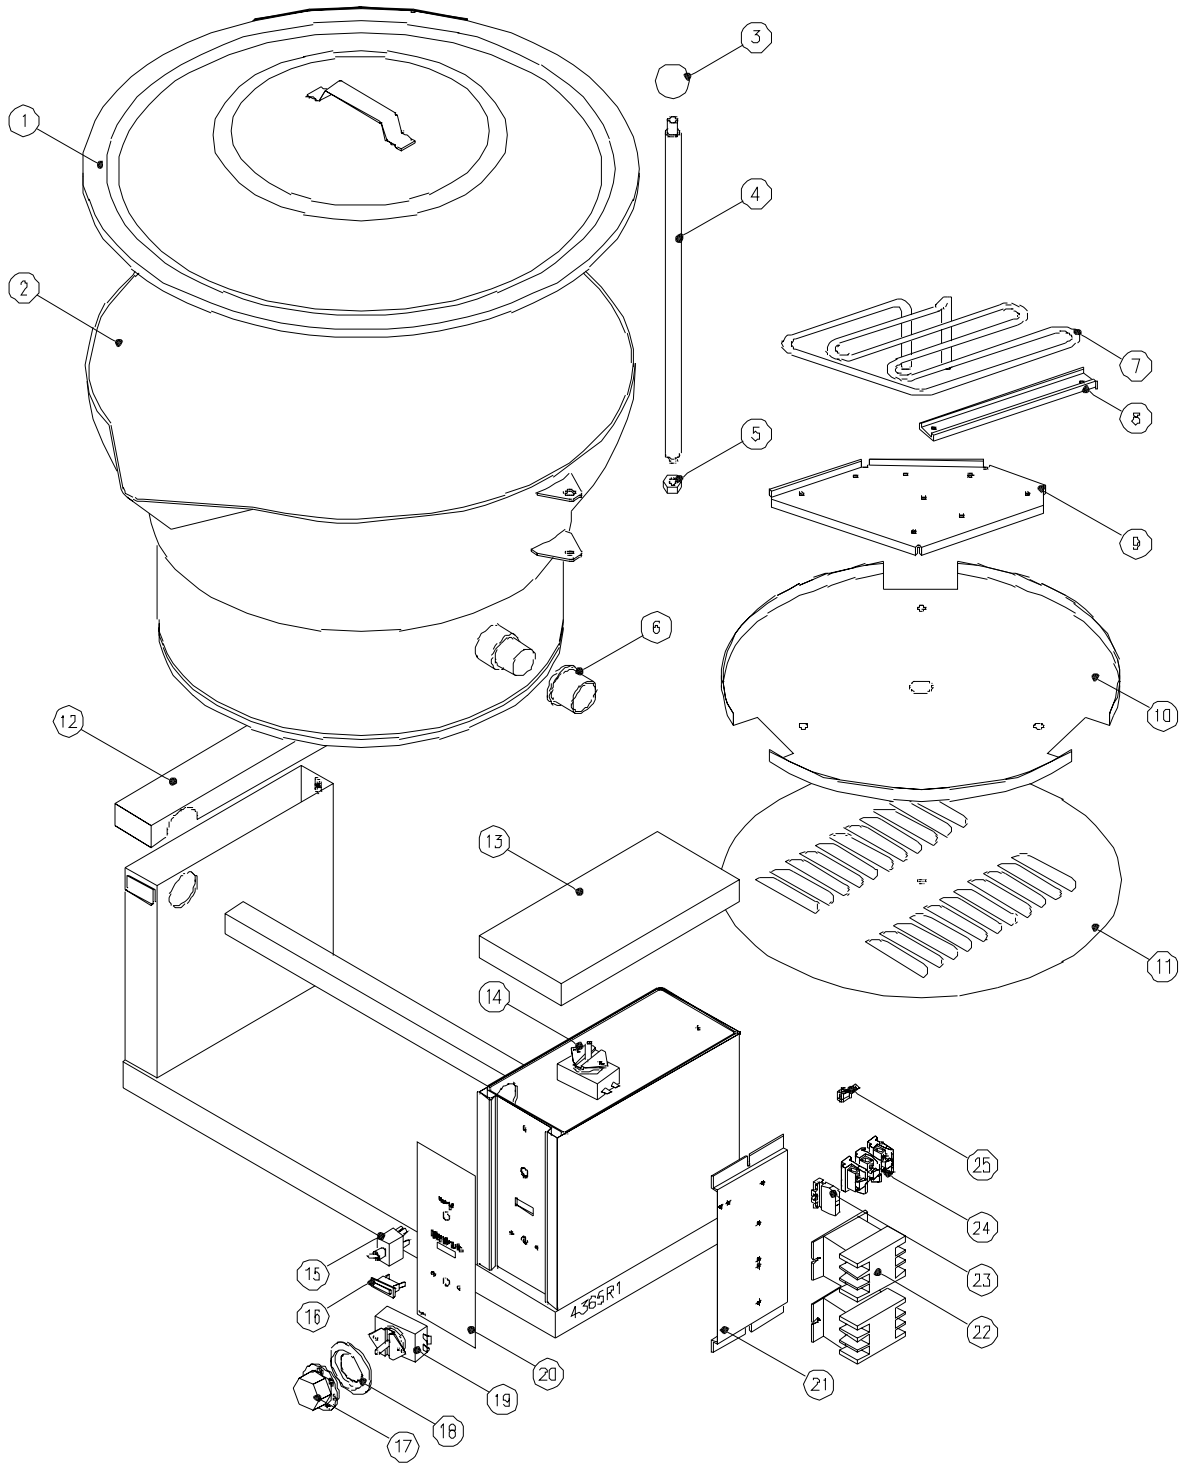

PARTS LIST
ROUND ELECTRIC COUNTER TILTING KETTLE
BLODGETT MODEL: BTT-16E

April, 4 2007

BLODGETT OVEN CO ▪ 44 lakeside Ave ▪ Burlington, VT 05446
Tel. 800-331-5842 ▪ Fax 802-860-3732 ▪ www.blodgett.com

PARTS LIST, ROUND ELECTRIC COUNTER TILTING KETTLE, MODEL BTT-16E

PARTS LIST, ROUND ELECTRIC COUNTER TILTING KETTLE, MODEL BTT-16E

<u>ITEM</u>	<u>Part Number</u>	<u>DESCRIPTION</u>	<u>QUANTITY</u>	
	1	40756	Cover Assembly	1
	2	41437	Pan Assembly	1
	3	40259	Knob - Red	1
	4	40745	Handle	1
	5	43292	Acorn Nut	1
	6	41815	Bearing	2
**	7	40330	Element, 2.5 kW, 208V	3
		40331	Element, 2.5 kW, 220V, (380V)	3
		40332	Element, 2.5 kW, 240V, (415V)	3
		40333	Element, 2.5 kW, 277V, (480V)	3
		40334	Element, 2.5 kW, 347V, (600V)	3
	8	40428	Capillary Clamp	1
	9	43367	Element Clamp	1
	10	40744	Insulation Pin	1
	11	40746	Bottom Cover	1
	12	40335	Left Hand Console Cover	1
	13	40283	Right Hand Console Cover	1
	14	41004	High-Limit Thermostat	1
	15	41883	Power Switch	1
	16	40953	Pilot Light - Amber	1
**	17	40848	Dial (F)	1
		40849	Dial (C)	
	18	40994	Bezel	1
	19	41005	Regulating Thermostat	1
	20	40336	Operation Decal	1
	21	42140	Component Mounting Plate	1
**	22	40840	Contactor - 208, 220, 240V	2

PARTS LIST, ROUND ELECTRIC COUNTER TILTING KETTLE, MODEL BTT-16E

<u>ITEM</u>	<u>Part Number</u>	<u>DESCRIPTION</u>	<u>QUANTITY</u>	
	40840	Contactora - 380, 415, 220/380, 240/415, 480V, 600V	1	
23	40707	Terminal Block - End Selection	1	
24	40708	Terminal Block - 208, 240, 380, 415, 480, 600V	3	
	40708	Terminal Block - 240/415, 220/380V	4	
25	40840	Ground Lug	1	
* **	26	40974	Transformer, 380/220V, 50/60 Hz, 100VA	1
		40974	Transformer, 415/240V, 50/60 Hz, 100VA	1
		40980	Transformer 480/240V, 60 Hz, 100VA	1
		40985	Transformer, 600/240V, 60 Hz, 100VA	1
* **	27	41766	Fuse 600V,1 Amp. - 380, 415, 480 Units	2
		41768	Fuse 600V, 8/10 Amp. - 600V	2
*	28	41769	Fuse Holder 600V, 30 Amp. 380, 415, 480, 600V Units	2