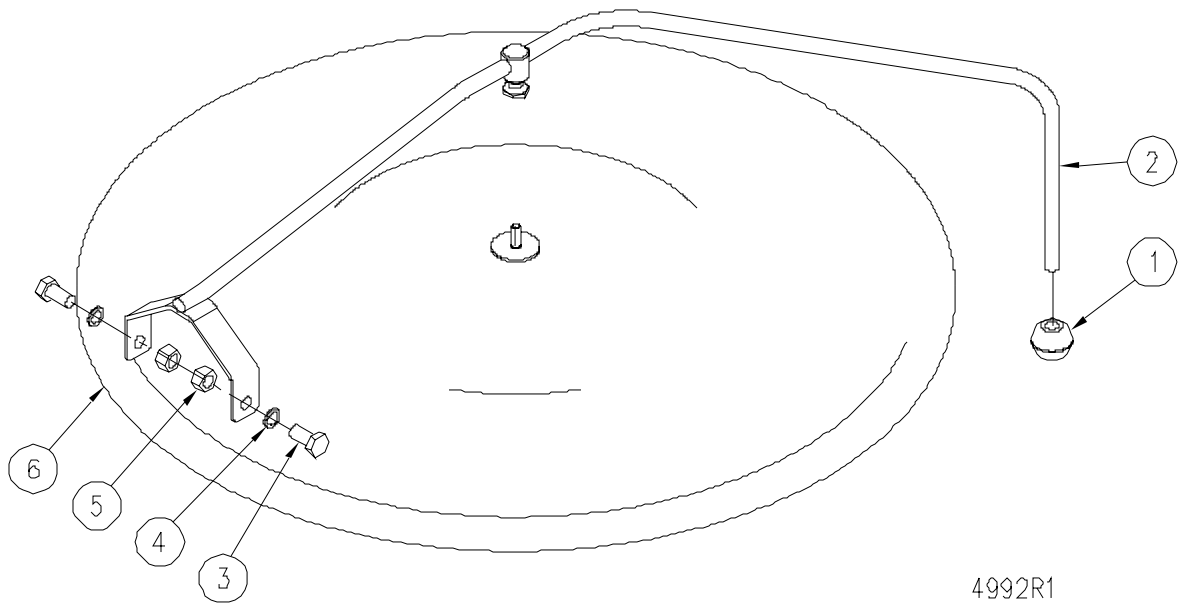

PARTS LIST, STATIONARY GAS SELF-CONTAINED STEAM KETTLE, KLS30

<u>ITEM</u>	<u>Blod. #</u>	<u>DESCRIPTION</u>	<u>QUANTITY</u>
	43247	2" DRAW-OFF VALVE ASSEMBLY	
1	41809	Acorn Nut 10-24 UNC	1
2	40662	Handle, Stainless Steel	1
3	40563	Gland Nut	1
4	40564	Bonnet	1
5	40566	"O" Ring	1
6	40565	Stem Assembly	1
7	42481	Valve Body	1

<u>ITEM</u>	<u>Blod. #</u>	<u>DESCRIPTION</u>	<u>QUANTITY</u>
	40556	3" DRAW-OFF VALVE ASSEMBLY	
1	40567	Acorn Nut, 7/16-14 UNC	1
2	40568	Handle, Stainless Steel	1
3	40569	Gland Nut	1
4	40570	Bonnet	1
5	40572	"O" Ring	1
6	40571	Stem Assembly	1
7	43248	Valve Body	1

PARTS LIST, STATIONARY GAS SELF-CONTAINED STEAM KETTLE, KLS30

FIGURE 3

4992R1