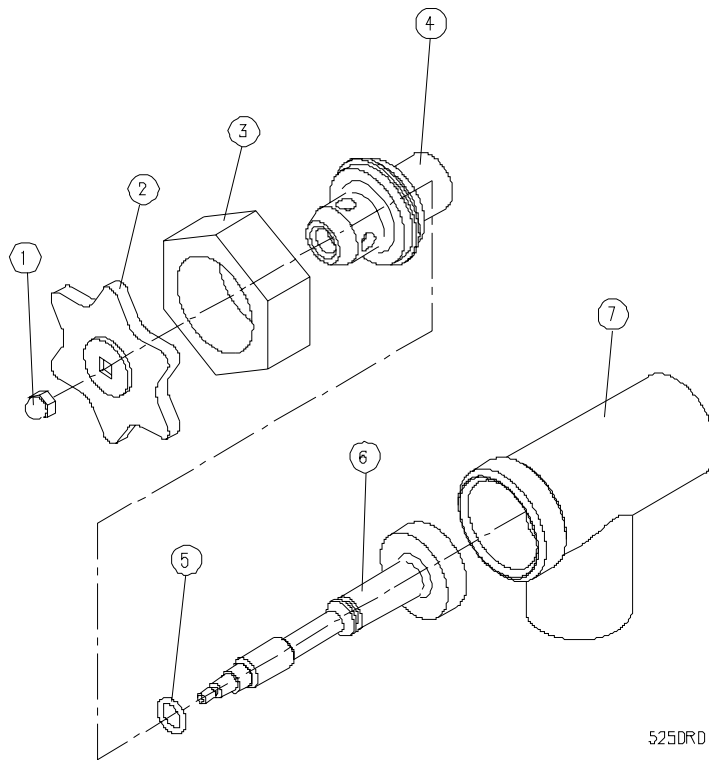

PARTS LIST, STATIONARY GAS SELF-CONTAINED STEAM KETTLE, KLS30

FIGURE 2

DRAW-OFF VALVES

<u>ITEM</u>	<u>Blod. #</u>	<u>DESCRIPTION</u>	<u>QUANTITY</u>
	40553	1-1/2" DRAW-OFF VALVE ASSEMBLY	
1	41809	Acorn Nut 10-24 UNC	1
2	40662	Handle, Stainless Steel	1
3	40559	Gland Nut	1
4	40560	Bonnet	1
5	40562	"O" Ring	1
6	40561	Stem Assembly	1
7	43246	Valve Body	1