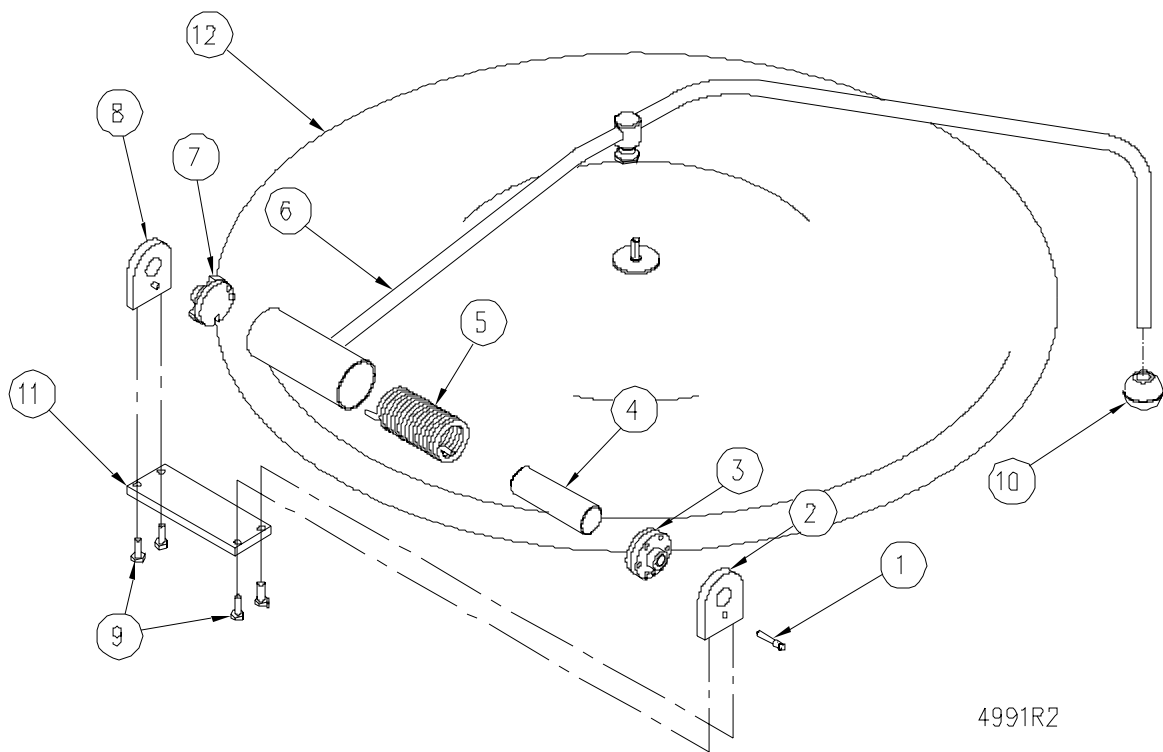

## PARTS LIST, STATIONARY GAS SELF-CONTAINED STEAM KETTLE, KLS30

<u>ITEM</u>	<u>Blod. #</u>	<u>DESCRIPTION</u>	<u>QUANTITY</u>
	43247	2" DRAW-OFF VALVE ASSEMBLY	
1	41809	Acorn Nut 10-24 UNC	1
2	40662	Handle, Stainless Steel	1
3	40563	Gland Nut	1
4	40564	Bonnet	1
5	40566	"O" Ring	1
6	40565	Stem Assembly	1
7	42481	Valve Body	1

<u>ITEM</u>	<u>Blod. #</u>	<u>DESCRIPTION</u>	<u>QUANTITY</u>
	40556	3" DRAW-OFF VALVE ASSEMBLY	
1	40567	Acorn Nut, 7/16-14 UNC	1
2	40568	Handle, Stainless Steel	1
3	40569	Gland Nut	1
4	40570	Bonnet	1
5	40572	"O" Ring	1
6	40571	Stem Assembly	1
7	43248	Valve Body	1

PARTS LIST, STATIONARY GAS SELF-CONTAINED STEAM KETTLE, KLS30

**FIGURE 3**

4992R1

PARTS LIST, STATIONARY GAS SELF-CONTAINED STEAM KETTLE, KLS30

**FIGURE 4**

4991R2

## PARTS LIST, STATIONARY GAS SELF-CONTAINED STEAM KETTLE, KLS30

**FIGURE 4**

<b><u>ITEM</u></b>	<b><u>Blod. #</u></b>	<b><u>DESCRIPTION</u></b>	<b><u>QUANTITY</u></b>
	42112	HINGE ASSEMBLY	
1	41543	Lock Pin	1
2	41546	End Lock Plate	1
3	43106	Stationary Disc	1
4	41100	Core	1
5	41526	Spring	1
6	41541	Handle Assembly	1
7	43107	Rotary Disc	1
8	41520	End Stop Plate	1
9	40098	Cap Screws	4
10	43029	Knob	1
11	40462	Mounting Plate	1
12	41514	Covers	1