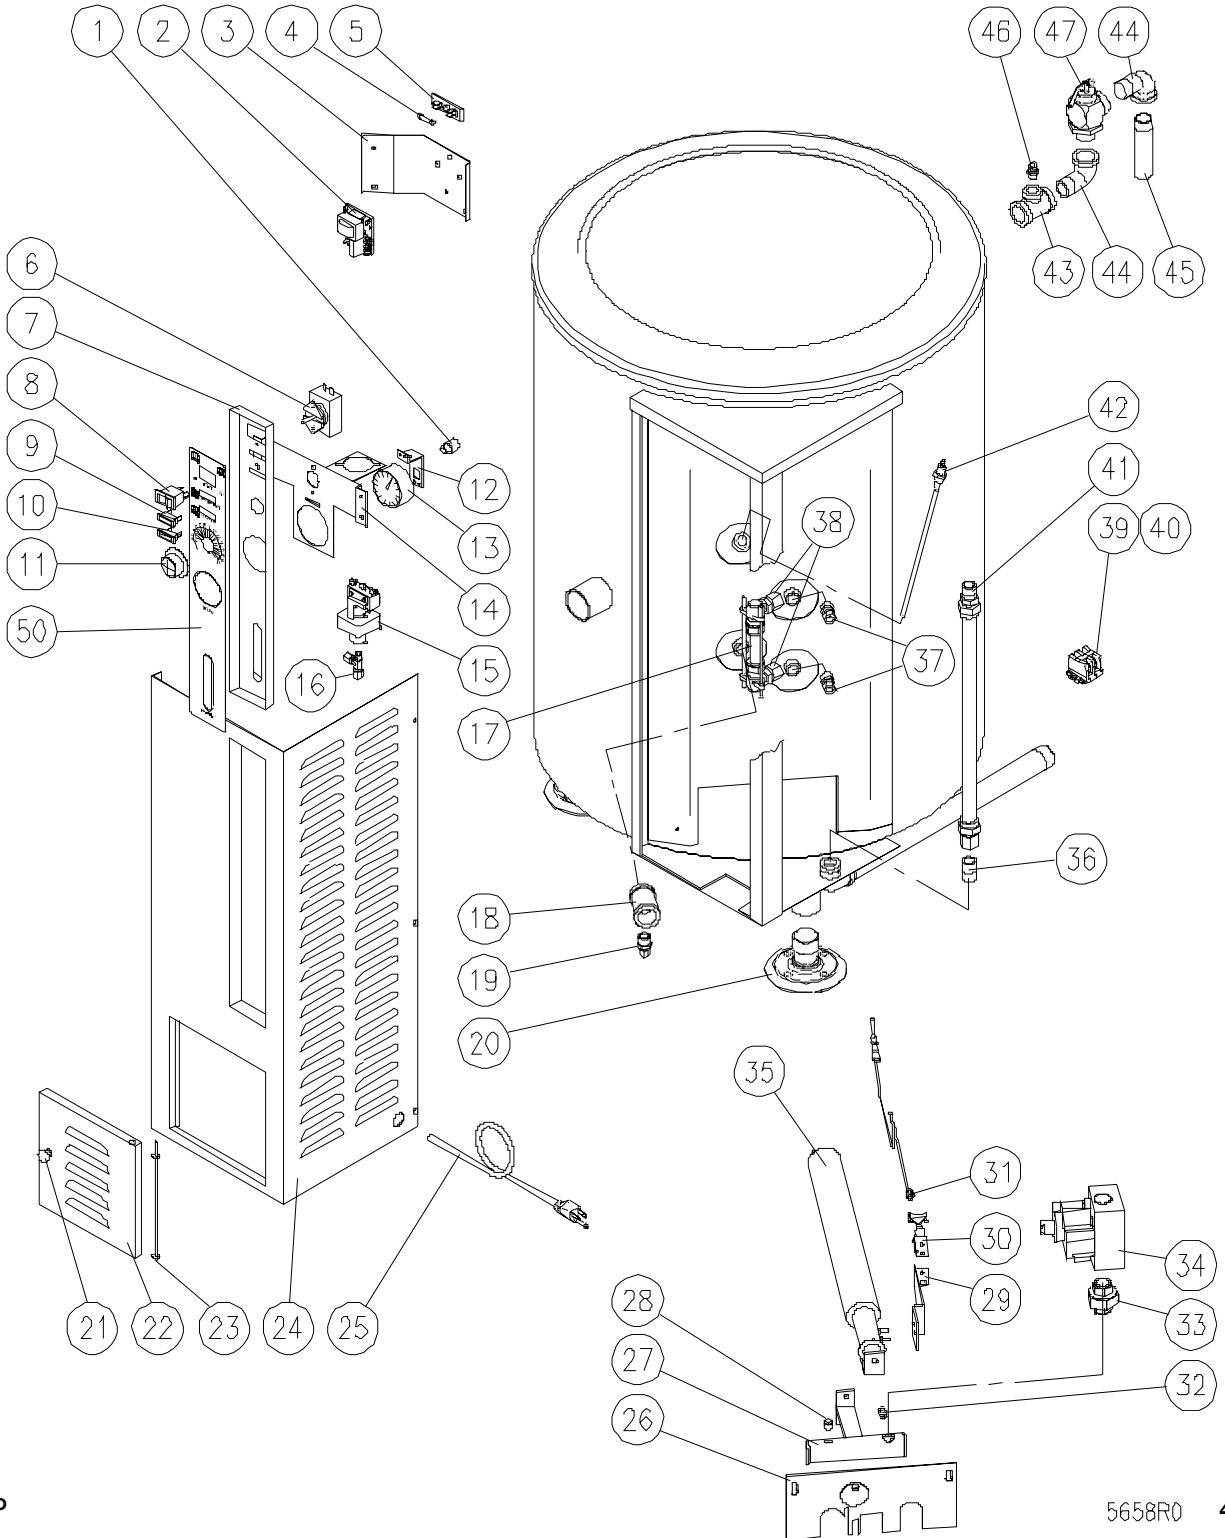

**PARTS LIST**  
**STATIONARY GAS SELF-CONTAINED STEAM KETTLE**  
**MODEL: KLS-30**

**FIGURE 1**

## PARTS LIST, STATIONARY GAS SELF-CONTAINED STEAM KETTLE, KLS30

**FIGURE 1**

<b><u>ITEM</u></b>	<b><u>Blod. #</u></b>	<b><u>DESCRIPTION</u></b>	<b><u>QUANTITY</u></b>
1	40453	Elbow 1/4 C x 1/4 FPT	1
2	40542	Level Control	1
3	40795	Level Control Bracket	1
4	41861	Fuse, 3 Amp., 250V	1
5	41863	Fuse Holder	1
6	40046	Thermostat	1
7	40033	Recess Control Panel	1
8	42457	Power Switch	1
9	43240	Pilot Light - Red Cooking	1
10	42430	Pilot Light - Amber - Low Water	1
11	41006	Thermostat Dial	1
12	40815	Pressure Gauge Bracket	1
13	40907	Pressure Gauge	1
14	43241	Support Bracket	1
15	42443	Pressure Switch	1
16	40456	Tee 1/4 C x 1/8 MPT	1
17	41077	Sight Glass Assembly	1
*	41877	Sight Glass	1
*	41743	Washer	2
*	41744	Brass Washer	2
*	41741	Rod	2
18	42440	Tee, 3/8" - 3000 lbs.	1
19	40425	Connector 1/4 C x 3/8 MPT	1
20	41474	Adjustable Foot	3
21	40058	Door Knob	1
22	40039	Access Door Assembly	1
23	40049	Door Hinge	1
24	43242	Corner Front Panel	1
25	42706	Cord Set 120V	1
26	43243	Front Shield	1