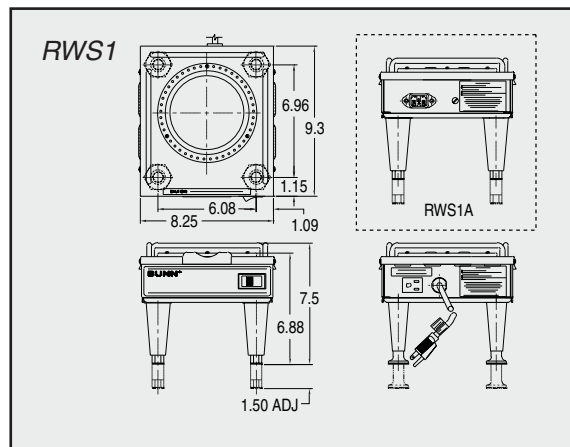

Dimensions & Specifications

Model	Product #	Capacity	Cu. Ft.	Shipping Weight	Cord Attached
1GPR (bail handle)	12487.0001	1 gallon	1.0	8.5 lbs.	N/A
1GPR (side handles)	12487.0003	1 gallon	1.0	8.5 lbs.	N/A
1GPR-FF (bail handle, fast flow faucet)	12487.0005	1 gallon	1.0	9 lbs.	N/A
1.5GPR-FF (top handles, fast flow faucet)	20950.0004	1½ gallons	1.0	10 lbs.	N/A

Model	Product #	Volts	Amps	Watts	Capacity	Cu. Ft.	Shipping Weight	Cord Attached
RWS1 (plastic legs)	12203.0010	120	.8	100	1GPR or 1.5GPR	1.0	7 lbs.	Yes
RWS1 (satin nickel legs)	12203.0014	120	.8	100	1GPR or 1.5GPR	1.0	9 lbs.	Yes

Bunn-O-Matic® Corporation - 1400 Stevenson Drive Springfield, Illinois 62703 • 800-637-8606 • 217-529-6601 • Fax 217-529-6644 • www.bunn.com

BUNN® practices continuous product research and improvement. We reserve the right to change specifications and product design without notice. Such revisions do not entitle the buyer to corresponding changes, improvements, additions or replacements for previously purchased equipment.

All dimensions shown in inches.

1/11 © Bunn-O-Matic Corporation