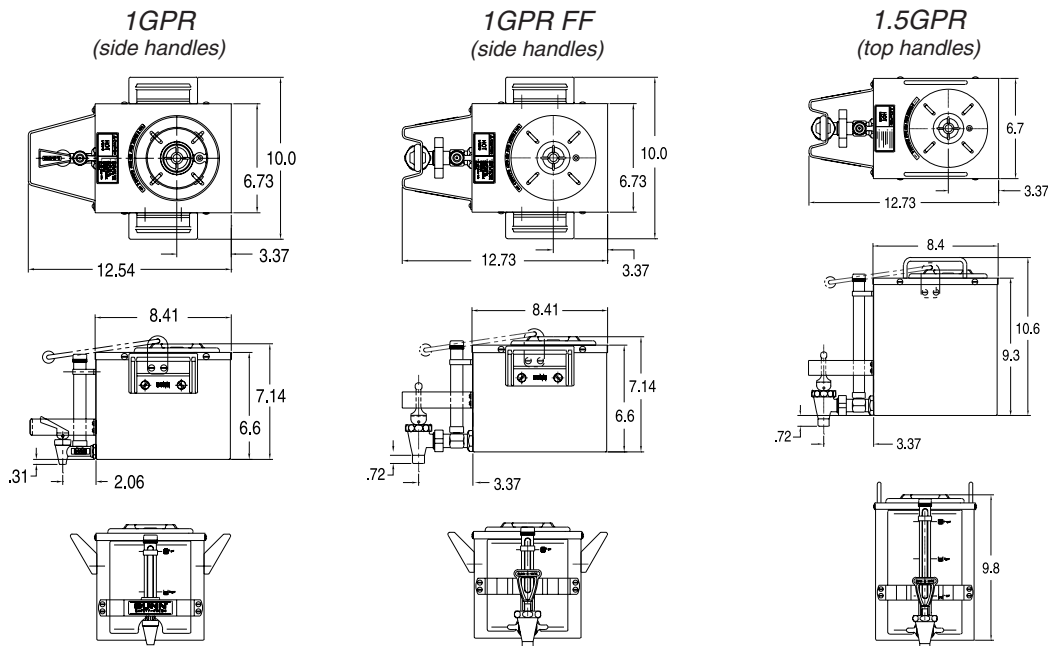

Dimensions & Specifications

Model	Product #	Capacity	Cu. Ft.	Shipping Weight	Cord Attached
1GPR (bail handle)	12487.0001	1 gallon	1.0	8.5 lbs.	N/A
1GPR (side handles)	12487.0003	1 gallon	1.0	8.5 lbs.	N/A
1GPR-FF (bail handle, fast flow faucet)	12487.0005	1 gallon	1.0	9 lbs.	N/A
1.5GPR-FF (top handles, fast flow faucet)	20950.0004	1½ gallons	1.0	10 lbs.	N/A

Model	Product #	Volts	Amps	Watts	Capacity	Cu. Ft.	Shipping Weight	Cord Attached
RWS1 (plastic legs)	12203.0010	120	.8	100	1GPR or 1.5GPR	1.0	7 lbs.	Yes
RWS1 (satin nickel legs)	12203.0014	120	.8	100	1GPR or 1.5GPR	1.0	9 lbs.	Yes

Bunn-O-Matic® Corporation - 1400 Stevenson Drive Springfield, Illinois 62703 • 800-637-8606 • 217-529-6601 • Fax 217-529-6644 • www.bunn.com

BUNN® practices continuous product research and improvement. We reserve the right to change specifications and product design without notice. Such revisions do not entitle the buyer to corresponding changes, improvements, additions or replacements for previously purchased equipment.

All dimensions shown in inches.

1/11 © Bunn-O-Matic Corporation