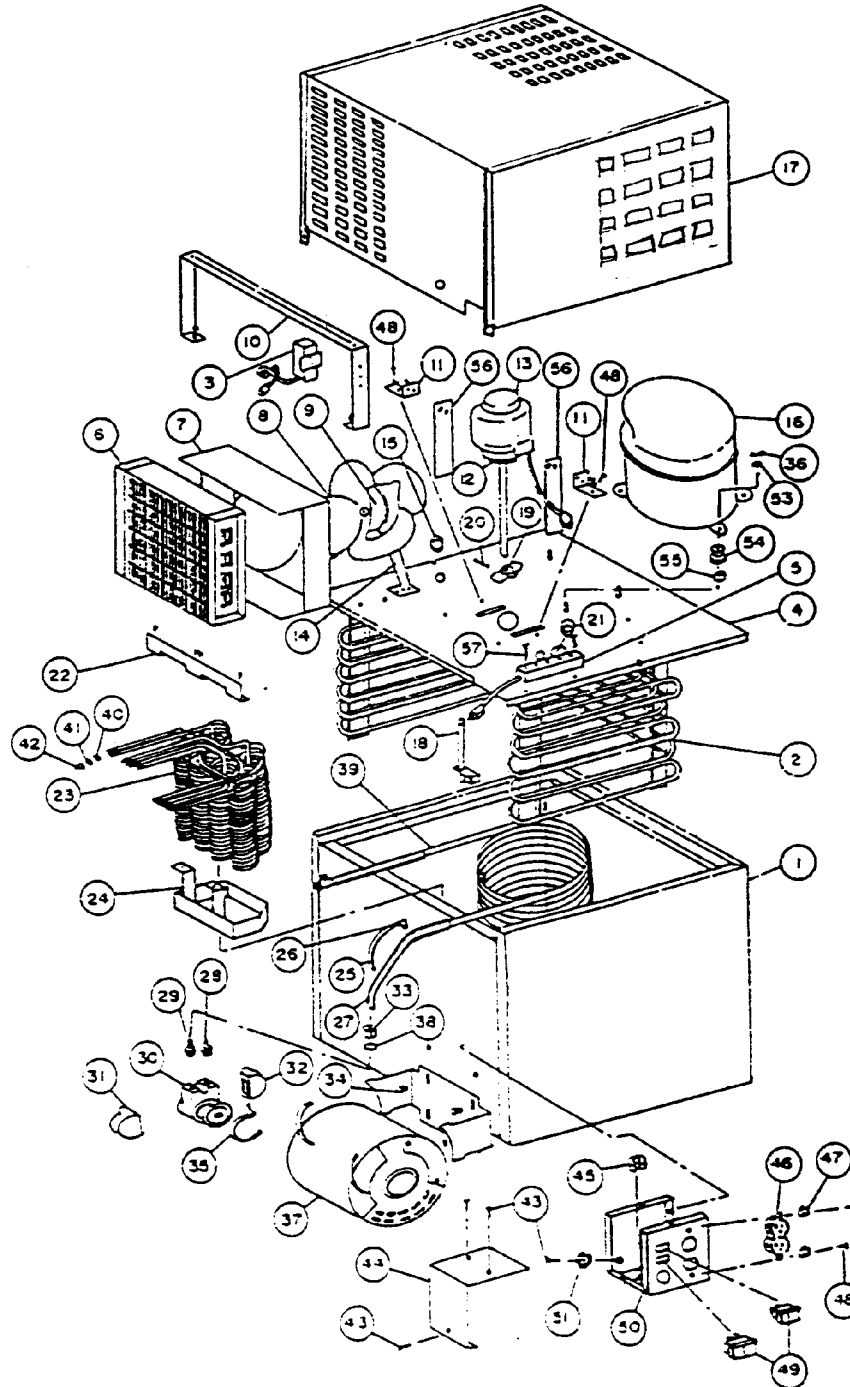

ILLUSTRATED PARTS LIST

UCR-40 COOLING UNIT

FIGURE 1. GENERAL ASSEMBLY