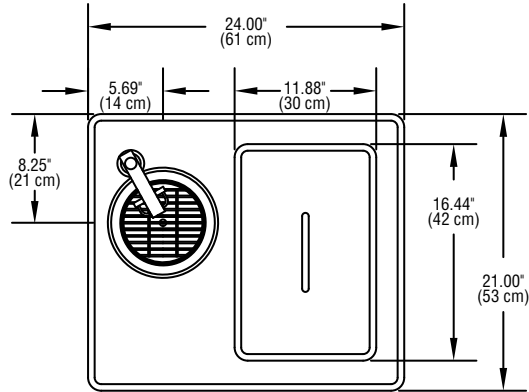

204

Standard Features

- Top is 18-gauge stainless steel with raised die stamped opening
- Chrome plated wire strainer
- Glass filler is 9.5" high
- Pitcher filler is 13.5" high
- One-piece 20-gauge stainless steel lift-off cover with handle
- Liner of ice bin is high-impact ABS plastic with coved corners
- 1" diameter drain plumbed out the bottom
- High density environmentally friendly, Kyoto Protocol Compliant, Non ODP (Ozone Depletion Potential), Non GWP (Global Warming Potential) polyurethane foam throughout unit
- Exterior tank is made of galvanized steel

Specifications

Top is 18-gauge stainless steel, has 1.37" (3 cm) overhang all around. Glass filler is 9.5" (24 cm) high, over die-stamped drain opening fitted with chrome-plated wire strainer. Pitcher filler is 13.5" (34 cm) high, over die-stamped drain opening fitted with chrome-plated wire strainer. Ice bin opening is die-stamped with .19" (5 mm) raised edges, measures 15.12" x 10.5" (38 cm x 27 cm), has one-piece 20-gauge stainless steel lift-off cover.

Liner of ice bin is high-impact ABS plastic, has rounded corners and is pitched to 1" (25 mm) diameter drain. Bin is insulated all around with high-density environmentally friendly, Kyoto Protocol Compliant, Non ODP (Ozone Depletion Potential), Non GWP (Global Warming Potential) polyurethane. Ice bin holds 45 pounds of ice.

Exterior body is 24-gauge galvanized steel.

Cutout dimensions are 21" (53 cm) x 17.75" (45 cm).

Plan View
204, 204P

Elevation View
204, 204P

Side View
204, 204P

Specifications						
Model	L	D	H	Cutout Size	Cabinet Capacity	Ship Weight
204	24" (61 cm)	21" (53 cm)	22.6" (57 cm)	21" x 17.75" (53 cm x 45 cm)	45lbs (20kg)	47.5lbs (22kg)
204P	24" (61 cm)	21" (53 cm)	26.35" (67 cm)	21" x 17.75" (53 cm x 45 cm)	45lbs (20kg)	47.5lbs (22kg)