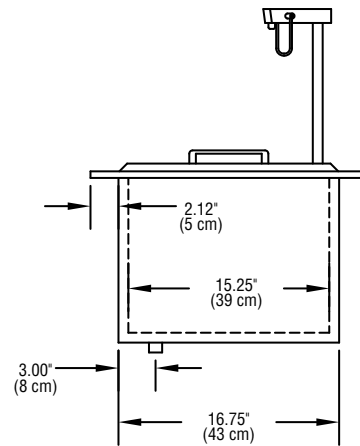

204

Standard Features

- Top is 18-gauge stainless steel with raised die stamped opening
- Chrome plated wire strainer
- Glass filler is 9.5" high
- Pitcher filler is 13.5" high
- One-piece 20-gauge stainless steel lift-off cover with handle
- Liner of ice bin is high-impact ABS plastic with coved corners
- 1" diameter drain plumbed out the bottom
- High density environmentally friendly, Kyoto Protocol Compliant, Non ODP (Ozone Depletion Potential), Non GWP (Global Warming Potential) polyurethane foam throughout unit
- Exterior tank is made of galvanized steel

Specifications

Top is 18-gauge stainless steel, has 1.37" (3 cm) overhang all around. Glass filler is 9.5" (24 cm) high, over die-stamped drain opening fitted with chrome-plated wire strainer. Pitcher filler is 13.5" (34 cm) high, over die-stamped drain opening fitted with chrome-plated wire strainer. Ice bin opening is die-stamped with .19" (5 mm) raised edges, measures 15.12" x 10.5" (38 cm x 27 cm), has one-piece 20-gauge stainless steel lift-off cover.

Liner of ice bin is high-impact ABS plastic, has rounded corners and is pitched to 1" (25 mm) diameter drain. Bin is insulated all around with high-density environmentally friendly, Kyoto Protocol Compliant, Non ODP (Ozone Depletion Potential), Non GWP (Global Warming Potential) polyurethane. Ice bin holds 45 pounds of ice.

Exterior body is 24-gauge galvanized steel.

Cutout dimensions are 21" (53 cm) x 17.75" (45 cm).

Plan View
204, 204P

Elevation View
204, 204P

Side View
204, 204P

Specifications						
Model	L	D	H	Cutout Size	Cabinet Capacity	Ship Weight
204	24" (61 cm)	21" (53 cm)	22.6" (57 cm)	21" x 17.75" (53 cm x 45 cm)	45lbs (20kg)	47.5lbs (22kg)
204P	24" (61 cm)	21" (53 cm)	26.35" (67 cm)	21" x 17.75" (53 cm x 45 cm)	45lbs (20kg)	47.5lbs (22kg)