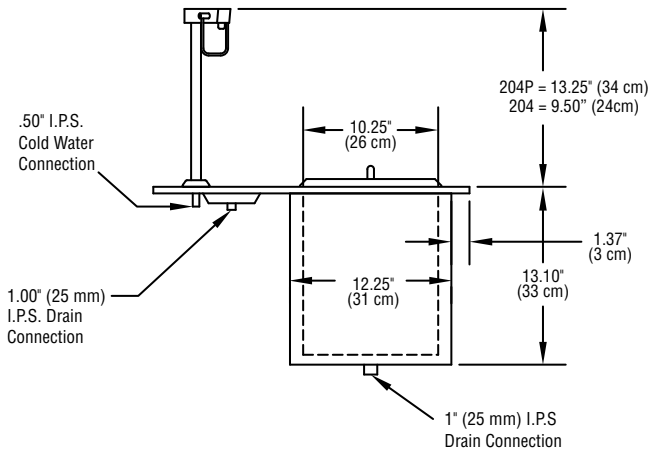

204

Standard Features

- Top is 18-gauge stainless steel with raised die stamped opening
- Chrome plated wire strainer
- Glass filler is 9.5" high
- Pitcher filler is 13.5" high
- One-piece 20-gauge stainless steel lift-off cover with handle
- Liner of ice bin is high-impact ABS plastic with coved corners
- 1" diameter drain plumbed out the bottom
- High density environmentally friendly, Kyoto Protocol Compliant, Non ODP (Ozone Depletion Potential), Non GWP (Global Warming Potential) polyurethane foam throughout unit
- Exterior tank is made of galvanized steel

Specifications

Top is 18-gauge stainless steel, has 1.37" (3 cm) overhang all around. Glass filler is 9.5" (24 cm) high, over die-stamped drain opening fitted with chrome-plated wire strainer. Pitcher filler is 13.5" (34 cm) high, over die-stamped drain opening fitted with chrome-plated wire strainer. Ice bin opening is die-stamped with .19" (5 mm) raised edges, measures 15.12" x 10.5" (38 cm x 27 cm), has one-piece 20-gauge stainless steel lift-off cover.

Liner of ice bin is high-impact ABS plastic, has rounded corners and is pitched to 1" (25 mm) diameter drain. Bin is insulated all around with high-density environmentally friendly, Kyoto Protocol Compliant, Non ODP (Ozone Depletion Potential), Non GWP (Global Warming Potential) polyurethane. Ice bin holds 45 pounds of ice.

Exterior body is 24-gauge galvanized steel.

Cutout dimensions are 21" (53 cm) x 17.75" (45 cm).

Plan View
204, 204P

Elevation View
204, 204P

Side View
204, 204P

Specifications						
Model	L	D	H	Cutout Size	Cabinet Capacity	Ship Weight
204	24" (61 cm)	21" (53 cm)	22.6" (57 cm)	21" x 17.75" (53 cm x 45 cm)	45lbs (20kg)	47.5lbs (22kg)
204P	24" (61 cm)	21" (53 cm)	26.35" (67 cm)	21" x 17.75" (53 cm x 45 cm)	45lbs (20kg)	47.5lbs (22kg)