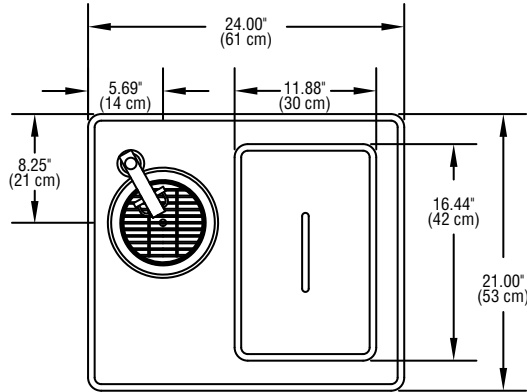

204

Standard Features

- Top is 18-gauge stainless steel with raised die stamped opening
- Chrome plated wire strainer
- Glass filler is 9.5" high
- Pitcher filler is 13.5" high
- One-piece 20-gauge stainless steel lift-off cover with handle
- Liner of ice bin is high-impact ABS plastic with coved corners
- 1" diameter drain plumbed out the bottom
- High density environmentally friendly, Kyoto Protocol Compliant, Non ODP (Ozone Depletion Potential), Non GWP (Global Warming Potential) polyurethane foam throughout unit
- Exterior tank is made of galvanized steel

Specifications

Top is 18-gauge stainless steel, has 1.37" (3 cm) overhang all around. Glass filler is 9.5" (24 cm) high, over die-stamped drain opening fitted with chrome-plated wire strainer. Pitcher filler is 13.5" (34 cm) high, over die-stamped drain opening fitted with chrome-plated wire strainer. Ice bin opening is die-stamped with .19" (5 mm) raised edges, measures 15.12" x 10.5" (38 cm x 27 cm), has one-piece 20-gauge stainless steel lift-off cover.

Liner of ice bin is high-impact ABS plastic, has rounded corners and is pitched to 1" (25 mm) diameter drain. Bin is insulated all around with high-density environmentally friendly, Kyoto Protocol Compliant, Non ODP (Ozone Depletion Potential), Non GWP (Global Warming Potential) polyurethane. Ice bin holds 45 pounds of ice.

Exterior body is 24-gauge galvanized steel.

Cutout dimensions are 21" (53 cm) x 17.75" (45 cm).

Plan View
204, 204P

Elevation View
204, 204P

Side View
204, 204P

Specifications						
Model	L	D	H	Cutout Size	Cabinet Capacity	Ship Weight
204	24" (61 cm)	21" (53 cm)	22.6" (57 cm)	21" x 17.75" (53 cm x 45 cm)	45lbs (20kg)	47.5lbs (22kg)
204P	24" (61 cm)	21" (53 cm)	26.35" (67 cm)	21" x 17.75" (53 cm x 45 cm)	45lbs (20kg)	47.5lbs (22kg)