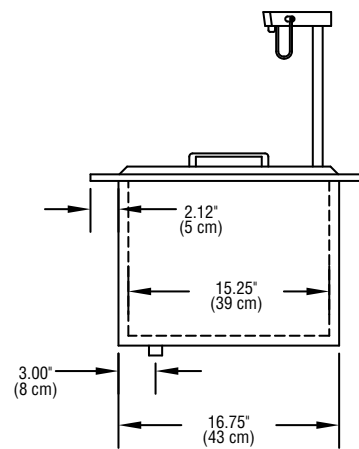

204

Standard Features

- Top is 18-gauge stainless steel with raised die stamped opening
- Chrome plated wire strainer
- Glass filler is 9.5" high
- Pitcher filler is 13.5" high
- One-piece 20-gauge stainless steel lift-off cover with handle
- Liner of ice bin is high-impact ABS plastic with coved corners
- 1" diameter drain plumbed out the bottom
- High density environmentally friendly, Kyoto Protocol Compliant, Non ODP (Ozone Depletion Potential), Non GWP (Global Warming Potential) polyurethane foam throughout unit
- Exterior tank is made of galvanized steel

Specifications

Top is 18-gauge stainless steel, has 1.37" (3 cm) overhang all around. Glass filler is 9.5" (24 cm) high, over die-stamped drain opening fitted with chrome-plated wire strainer. Pitcher filler is 13.5" (34 cm) high, over die-stamped drain opening fitted with chrome-plated wire strainer. Ice bin opening is die-stamped with .19" (5 mm) raised edges, measures 15.12" x 10.5" (38 cm x 27 cm), has one-piece 20-gauge stainless steel lift-off cover.

Liner of ice bin is high-impact ABS plastic, has rounded corners and is pitched to 1" (25 mm) diameter drain. Bin is insulated all around with high-density environmentally friendly, Kyoto Protocol Compliant, Non ODP (Ozone Depletion Potential), Non GWP (Global Warming Potential) polyurethane. Ice bin holds 45 pounds of ice.

Exterior body is 24-gauge galvanized steel.

Cutout dimensions are 21" (53 cm) x 17.75" (45 cm).

Plan View
204, 204P

Elevation View
204, 204P

Side View
204, 204P

Specifications						
Model	L	D	H	Cutout Size	Cabinet Capacity	Ship Weight
204	24" (61 cm)	21" (53 cm)	22.6" (57 cm)	21" x 17.75" (53 cm x 45 cm)	45lbs (20kg)	47.5lbs (22kg)
204P	24" (61 cm)	21" (53 cm)	26.35" (67 cm)	21" x 17.75" (53 cm x 45 cm)	45lbs (20kg)	47.5lbs (22kg)