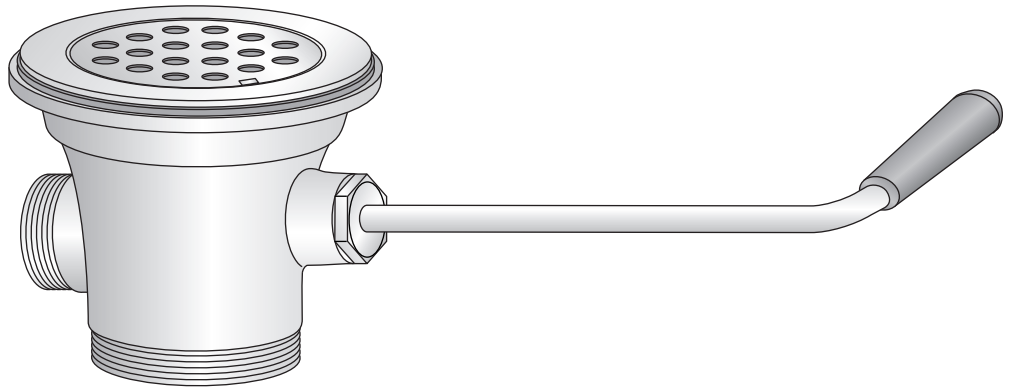

Illustrated Parts List

Provided by
DAVISWARE
.com

TWIST HANDLE WASTE OUTLET

This manual is Copyright © 2010 Duke Manufacturing Co. All rights reserved.
Reproduction without written permission is prohibited. Duke is a registered
trademark of the Duke Manufacturing Co.

Duke Manufacturing Co.

2305 N. Broadway • St. Louis, MO 63102

800.735.3853 • 314.231.1130

Fax: 314-231-5074

www.dukemfg.com