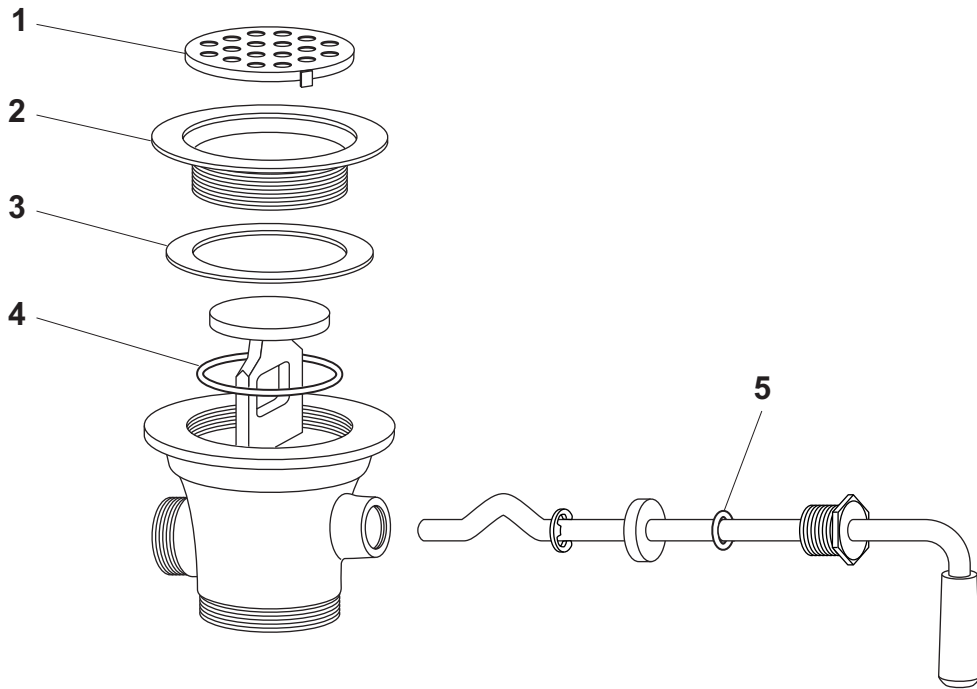

Duke Manufacturing Co.

2305 N. Broadway • St. Louis, MO 63102

800.735.3853 • 314.231.1130

Fax: 314-231-5074

www.dukemfg.com

TWIST HANDLE WASTE OUTLET PARTS LIST & EXPLODED VIEW

ITEM	QTY	PART NO.	DESCRIPTION
1	1	214867	Strainer, Drain Cover
2	1	214872	Flange, Face, Drain
3	1	4871-2	Gasket, Head, Drain
4	1	4870-2	O-Ring, for Stopper
5	1	4868-2	O-Ring, Drain Handle