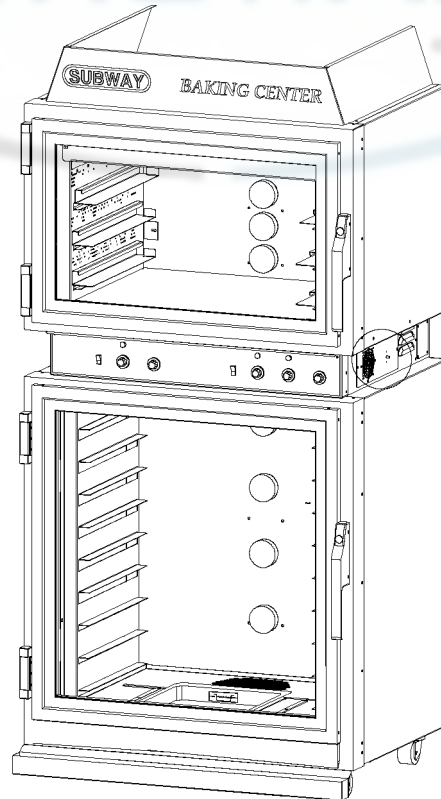

Illustrated Parts List
MODEL: AHPO-6/18 GOLD CE

Proofer Oven

---

*This manual is Copyright © 2005 Duke Manufacturing Company. All rights reserved.
Reproduction without written permission is prohibited. Duke is a registered
trademark of the Duke Manufacturing Company.*

Duke Manufacturing Company

2305 N. Broadway
St. Louis, MO 63102
Phone: 314-231-1130
Toll Free: 1-800-735-3853
Fax: 314-231-5074
www.dukemfg.com