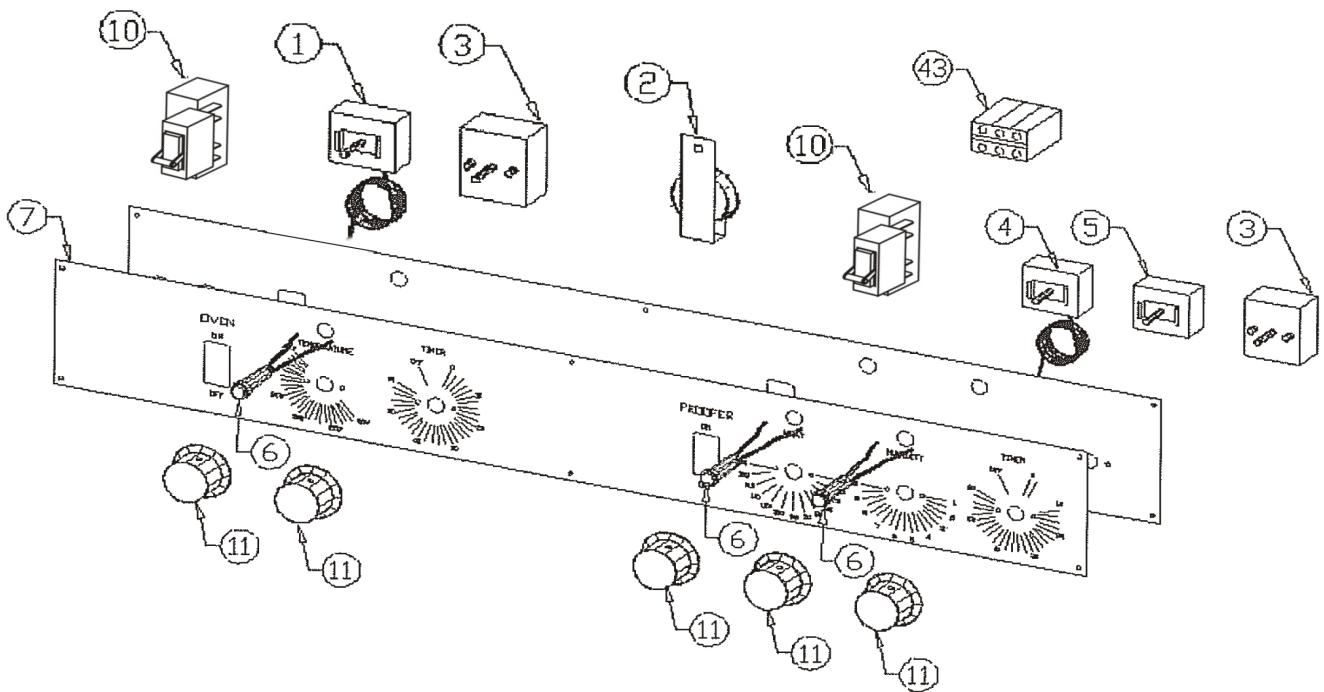

CONTROL PANEL

ITEM	QTY.	PART NUMBER	DESCRIPTION
1		512852	Thermostat, Oven
2		502800	Buzzer
3		512972	Timer, 60 minute, 50 Hz
4		512850	Thermostat, proofer
4		512948	208V Infinite Switch, humidity
5		512949	240V Infinite Switch, humidity
6		512068	Light, indicator
7		502190	Mylar, control panel
10		502805	Switch, power
11		153142	Knob

Table: PL-1 Control Panel

Provided by
DAVISWARE
.com

Figure: PL-1 Control Panel

MAIN CABINET COMPONENTS

ITEM	QTY.	PART NUMBER	DESCRIPTION
12		154470	Motor Oven – 230V
13		154039	Blower Wheel, Oven
14		502177	Thermostat, high limit
15		502912	Mylar, Subway
16		512843	Compression spring, door switch assembly
17		512821	Plunger rod, door switch
18		502831	Element, 2.5KW, oven, 230V
19		154547	Wire rack
21		156041	Gasket, lens
22		502783	Bulb, light, 230V, 25 Watt
23		502342	Fixture, Light Assembly, 230V
24		159092	Cooling fan
25		512956	Fan guard
26		502833	Element, 250 watt, proofer, 230V
27		600103	Element, 450 watt, humidity proofer, (1 Kit), 220V-240V
28		512872	Motor, proofer – 208/240 volt
29		154019	Blower, forward curve, proofer
30		512836	Castor, swivel
31		512835	Castor, locking w/brake
32		512935	Drip pan
33		155977	Housing, drip edge - left hinged door
33		156009	Housing, drip edge - right hinged door - Kit
34		156009	Gutter, drip edge - (Must Order Kit)
35		155976	Channel, drip edge - left hinged door
35		156009	Channel, drip edge - right hinged door - (Must Order Kit)
36		512817	Hinge, door
37		512905	Handle & latch assembly
38		512909	Proofer door assembly
39		502798	Oven door assembly
40		512914	Gasket, proofer door
41		502869	Gasket, oven door
42		502180	Cover, Motor
43		512840	Terminal Block, 3 Pole (230 V single phase)
43		512941	Terminal Block, 4 Pole (230/400 V 3 phase)
44		502195	Cover Access
45		156350	Capacitor, RFI Filter
46		512833	Contact, 30 A
47		502745	Guard, Oven Light
48		502475	Guard, Proofer Light
49		502338	Fan, Motor