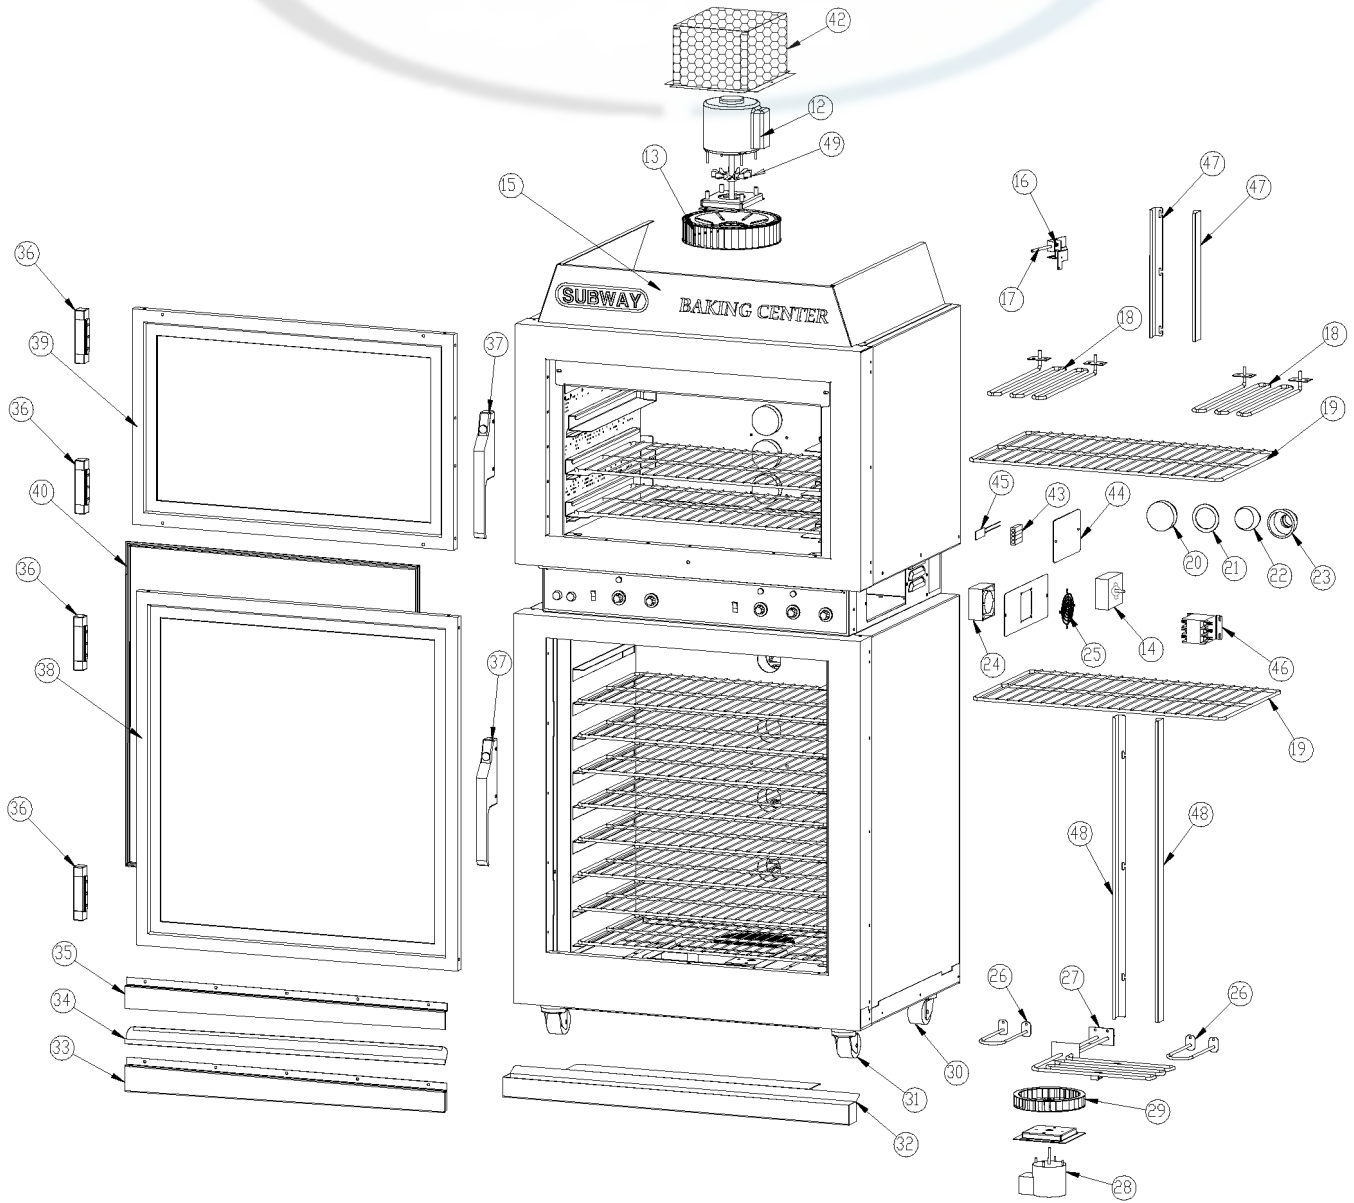

Table: PL-1 Control Panel

Provided by
DAVISWARE
.com

Figure: PL-1 Control Panel

MAIN CABINET COMPONENTS

ITEM	QTY.	PART NUMBER	DESCRIPTION
12		154470	Motor Oven – 230V
13		154039	Blower Wheel, Oven
14		502177	Thermostat, high limit
15		502912	Mylar, Subway
16		512843	Compression spring, door switch assembly
17		512821	Plunger rod, door switch
18		502831	Element, 2.5KW, oven, 230V
19		154547	Wire rack
21		156041	Gasket, lens
22		502783	Bulb, light, 230V, 25 Watt
23		502342	Fixture, Light Assembly, 230V
24		159092	Cooling fan
25		512956	Fan guard
26		502833	Element, 250 watt, proofer, 230V
27		600103	Element, 450 watt, humidity proofer, (1 Kit), 220V-240V
28		512872	Motor, proofer – 208/240 volt
29		154019	Blower, forward curve, proofer
30		512836	Castor, swivel
31		512835	Castor, locking w/brake
32		512935	Drip pan
33		155977	Housing, drip edge - left hinged door
33		156009	Housing, drip edge - right hinged door - Kit
34		156009	Gutter, drip edge - (Must Order Kit)
35		155976	Channel, drip edge - left hinged door
35		156009	Channel, drip edge - right hinged door - (Must Order Kit)
36		512817	Hinge, door
37		512905	Handle & latch assembly
38		512909	Proofer door assembly
39		502798	Oven door assembly
40		512914	Gasket, proofer door
41		502869	Gasket, oven door
42		502180	Cover, Motor
43		512840	Terminal Block, 3 Pole (230 V single phase)
43		512941	Terminal Block, 4 Pole (230/400 V 3 phase)
44		502195	Cover Access
45		156350	Capacitor, RFI Filter
46		512833	Contact, 30 A
47		502745	Guard, Oven Light
48		502475	Guard, Proofer Light
49		502338	Fan, Motor

Table: PL-2 Main Cabinet Components

Provided by
DAVISWARE
.com

Figure: PL-2 Main Cabinet Components

Duke Manufacturing Company

2305 N. Broadway
St. Louis, MO 63102
Phone: 314-231-1130
Toll Free: 1-800-735-3853
Fax: 314-231-5074
www.dukemfg.com