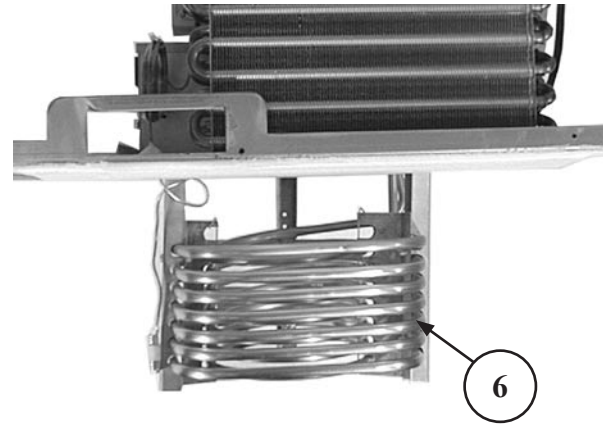

PARTS DIRECTORY AND PRICE LIST

**Glas
tender**®

LC65

DRAFT PRO REMOTE GLYCOL LINE CHILLER

LC65

Glastender, Inc. · 5400 North Michigan Road · Saginaw, MI · 48604-9780
800.748.0423 · 989.752.4275 · Fax 989.752.4444 · www.glastender.com

LC65 COMPRESSOR AND RELATED PARTS

<u>PART NO.</u>	<u>DESCRIPTION</u>	<u>PRICE</u>
1. GT-035014	1/3 HP 134A Tecumseh compressor	\$ 370.00
2. GT-035109	Condenser fan motor	72.00
GT-031537	Bracket, condenser fan motor mounting	4.00
3. GT-032805	Fan blade, condenser, 3 blade	8.27
4. GT-041306	Filter dryer, suction line accumulator, and cap tube assembly	38.75
5. GT-032615	Condenser coil	115.00
6. GT-032626	Evaporator	110.00
7. GT-035119	Recirculating pump motor	65.00
8. GT-034519	Recirculating pump, 50 gph	73.00
9. GT-031115	Clamp, recirculating pump	2.50
10. GT-041303	Insulation, pump, white, left (need right half for full assembly)	4.40
11. GT-041304	Insulation, pump, white, right (need left half for full assembly)	4.40
12. GT-037114	Main cabinet tank, metal, 6 series box	110.00
13. GT-036172	Cover, LC65	103.00
14. GT-037443	Complete refrigeration deck	746.50
15. GT-036711	Plug, black, 1 1/8" hole	.44
16. GT-033421	Rocker switch	2.85
17. GT-033304	Snap in receptacle	3.00
18. GT-033207	Thermostat	77.50
19. GT-038474	Knob, thermostat	3.30
20. GT-031404	Exterior power cord, 78"	12.70