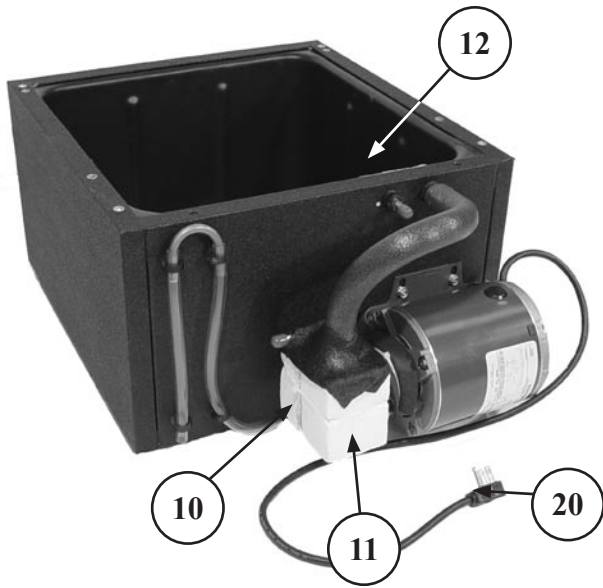

PARTS DIRECTORY AND PRICE LIST

**Glas
tender**®

LC65

DRAFT PRO REMOTE GLYCOL LINE CHILLER

LC65

Glastender, Inc. · 5400 North Michigan Road · Saginaw, MI · 48604-9780
800.748.0423 · 989.752.4275 · Fax 989.752.4444 · www.glastender.com

LC65 COMPRESSOR AND RELATED PARTS

<u>PART NO.</u>	<u>DESCRIPTION</u>	<u>PRICE</u>
1. GT-035014	1/3 HP 134A Tecumseh compressor	\$ 370.00
2. GT-035109	Condenser fan motor	72.00
GT-031537	Bracket, condenser fan motor mounting	4.00
3. GT-032805	Fan blade, condenser, 3 blade	8.27
4. GT-041306	Filter dryer, suction line accumulator, and cap tube assembly	38.75
5. GT-032615	Condenser coil	115.00
6. GT-032626	Evaporator	110.00
7. GT-035119	Recirculating pump motor	65.00
8. GT-034519	Recirculating pump, 50 gph	73.00
9. GT-031115	Clamp, recirculating pump	2.50
10. GT-041303	Insulation, pump, white, left (need right half for full assembly)	4.40
11. GT-041304	Insulation, pump, white, right (need left half for full assembly)	4.40
12. GT-037114	Main cabinet tank, metal, 6 series box	110.00
13. GT-036172	Cover, LC65	103.00
14. GT-037443	Complete refrigeration deck	746.50
15. GT-036711	Plug, black, 1 1/8" hole	.44
16. GT-033421	Rocker switch	2.85
17. GT-033304	Snap in receptacle	3.00
18. GT-033207	Thermostat	77.50
19. GT-038474	Knob, thermostat	3.30
20. GT-031404	Exterior power cord, 78"	12.70