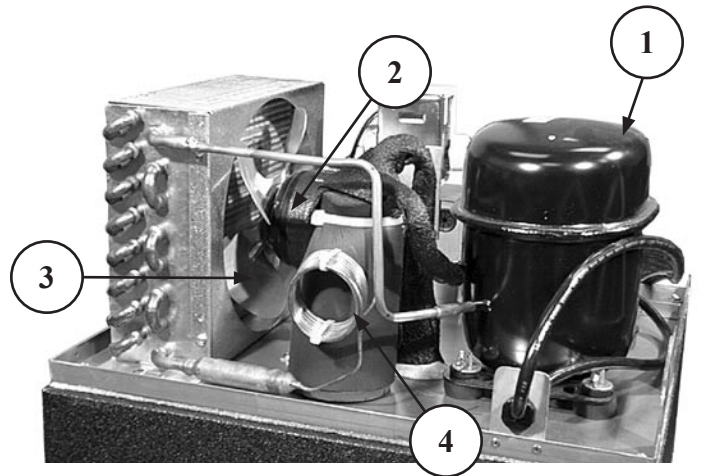

LC65 COMPRESSOR AND RELATED PARTS

<u>PART NO.</u>	<u>DESCRIPTION</u>	<u>PRICE</u>
1. GT-035014	1/3 HP 134A Tecumseh compressor	\$ 370.00
2. GT-035109	Condenser fan motor	72.00
GT-031537	Bracket, condenser fan motor mounting	4.00
3. GT-032805	Fan blade, condenser, 3 blade	8.27
4. GT-041306	Filter dryer, suction line accumulator, and cap tube assembly	38.75
5. GT-032615	Condenser coil	115.00
6. GT-032626	Evaporator	110.00
7. GT-035119	Recirculating pump motor	65.00
8. GT-034519	Recirculating pump, 50 gph	73.00
9. GT-031115	Clamp, recirculating pump	2.50
10. GT-041303	Insulation, pump, white, left (need right half for full assembly)	4.40
11. GT-041304	Insulation, pump, white, right (need left half for full assembly)	4.40
12. GT-037114	Main cabinet tank, metal, 6 series box	110.00
13. GT-036172	Cover, LC65	103.00
14. GT-037443	Complete refrigeration deck	746.50
15. GT-036711	Plug, black, 1 1/8" hole	.44
16. GT-033421	Rocker switch	2.85
17. GT-033304	Snap in receptacle	3.00
18. GT-033207	Thermostat	77.50
19. GT-038474	Knob, thermostat	3.30
20. GT-031404	Exterior power cord, 78"	12.70