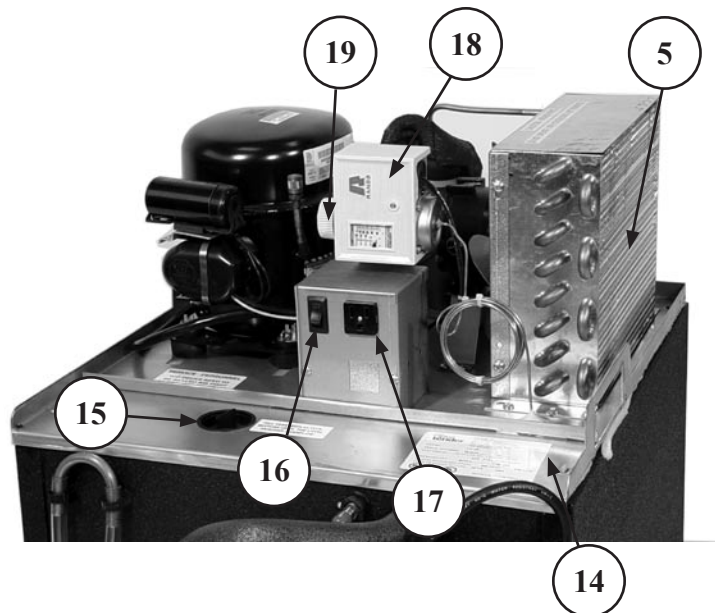

PARTS DIRECTORY AND PRICE LIST

**Glas
tender**®

LC65

DRAFT PRO REMOTE GLYCOL LINE CHILLER

LC65

Glastender, Inc. · 5400 North Michigan Road · Saginaw, MI · 48604-9780
800.748.0423 · 989.752.4275 · Fax 989.752.4444 · www.glastender.com

LC65 COMPRESSOR AND RELATED PARTS

<u>PART NO.</u>	<u>DESCRIPTION</u>	<u>PRICE</u>
1. GT-035014	1/3 HP 134A Tecumseh compressor	\$ 370.00
2. GT-035109	Condenser fan motor	72.00
GT-031537	Bracket, condenser fan motor mounting	4.00
3. GT-032805	Fan blade, condenser, 3 blade	8.27
4. GT-041306	Filter dryer, suction line accumulator, and cap tube assembly	38.75
5. GT-032615	Condenser coil	115.00
6. GT-032626	Evaporator	110.00
7. GT-035119	Recirculating pump motor	65.00
8. GT-034519	Recirculating pump, 50 gph	73.00
9. GT-031115	Clamp, recirculating pump	2.50
10. GT-041303	Insulation, pump, white, left (need right half for full assembly)	4.40
11. GT-041304	Insulation, pump, white, right (need left half for full assembly)	4.40
12. GT-037114	Main cabinet tank, metal, 6 series box	110.00
13. GT-036172	Cover, LC65	103.00
14. GT-037443	Complete refrigeration deck	746.50
15. GT-036711	Plug, black, 1 1/8" hole	.44
16. GT-033421	Rocker switch	2.85
17. GT-033304	Snap in receptacle	3.00
18. GT-033207	Thermostat	77.50
19. GT-038474	Knob, thermostat	3.30
20. GT-031404	Exterior power cord, 78"	12.70