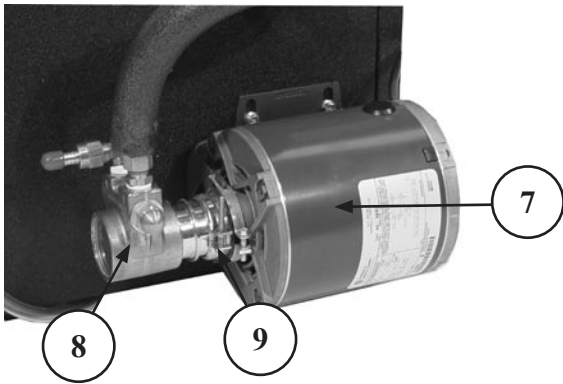

LC65 COMPRESSOR AND RELATED PARTS

<u>PART NO.</u>	<u>DESCRIPTION</u>	<u>PRICE</u>
1. GT-035014	1/3 HP 134A Tecumseh compressor	\$ 370.00
2. GT-035109	Condenser fan motor	72.00
GT-031537	Bracket, condenser fan motor mounting	4.00
3. GT-032805	Fan blade, condenser, 3 blade	8.27
4. GT-041306	Filter dryer, suction line accumulator, and cap tube assembly	38.75
5. GT-032615	Condenser coil	115.00
6. GT-032626	Evaporator	110.00
7. GT-035119	Recirculating pump motor	65.00
8. GT-034519	Recirculating pump, 50 gph	73.00
9. GT-031115	Clamp, recirculating pump	2.50
10. GT-041303	Insulation, pump, white, left (need right half for full assembly)	4.40
11. GT-041304	Insulation, pump, white, right (need left half for full assembly)	4.40
12. GT-037114	Main cabinet tank, metal, 6 series box	110.00
13. GT-036172	Cover, LC65	103.00
14. GT-037443	Complete refrigeration deck	746.50
15. GT-036711	Plug, black, 1 1/8" hole	.44
16. GT-033421	Rocker switch	2.85
17. GT-033304	Snap in receptacle	3.00
18. GT-033207	Thermostat	77.50
19. GT-038474	Knob, thermostat	3.30
20. GT-031404	Exterior power cord, 78"	12.70