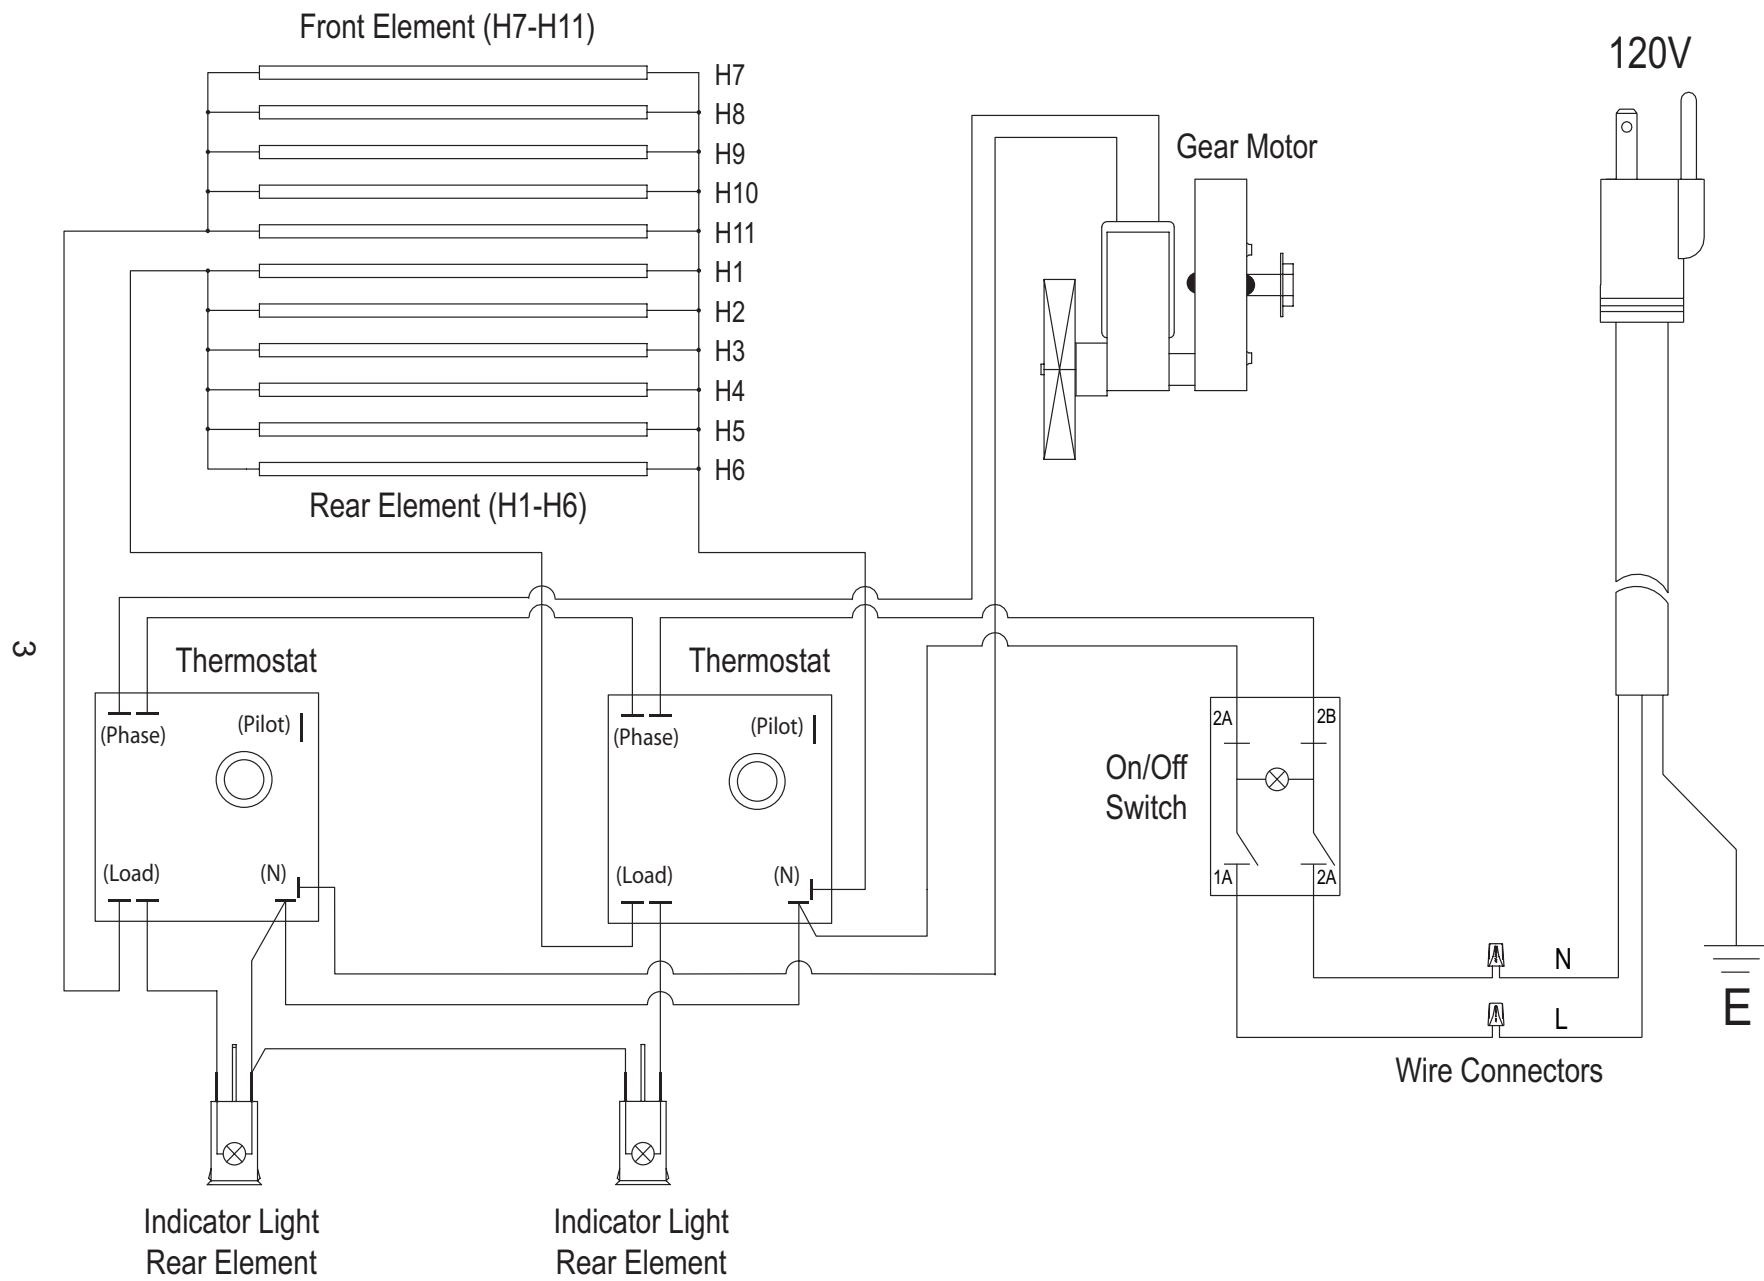

CPRG30 & CPRG50 ROLLER GRILL COMPONENTS

Item	Description	Part Numbers		Qty	Item	Description	Part Numbers		Qty
		SRG30	SRG50				SRG30	SRG50	
1	Screw	-	-	8	19	Knob	U02101155013		2
2	Side Panel	-	-	2	20	Grill Body	-	-	1
3	Chain	U01021005010		1	21	Mica Plate	U01991090026		1
4	Motor Gear	U01021005059		1	22	Power Cord & Plug	U03021205012		1
5	Motor	U03011200004		1	23	Strain Relief	U02101155021		1
6	Chain Adjusting Assy	U06051470237		1	24	Power Switch	U03041215027		1
7	Spring Plate	U01051025827		1	25	Heating Element	U03061225040	U03061225042	11
8	Screw	-	-	4	26	Screw	-	-	15
9	Foot	U02121165003		4	27	M4 Nut	-	-	13
10	M5 Washer	-	-	4	28	M4 Washer	-	-	14
11	Nut	-	-	7	29	Right Baffle	-	-	1
12	E-Clip Retaining Ring	U66991845009		2	30	Gum Cover	U02101155052		22
13	Gear	U01021005035		3	31	Quadric Sealing	U02101155055		22
14	Sleeve	U01021005067		1	32	Roller	U01091050029	U01091050028	11
15	Base Plate	-	-	1	33	Left Baffle (Upper)	-	-	1
16	Screw	-	-	5	34	Left Baffle (Lower)	-	-	1
17	Indicator Light	U03091240005		2	35	Element Fixing Plate	-	-	1
18	Thermostat	U03041215007		2	36	Spring	U01011000006		1