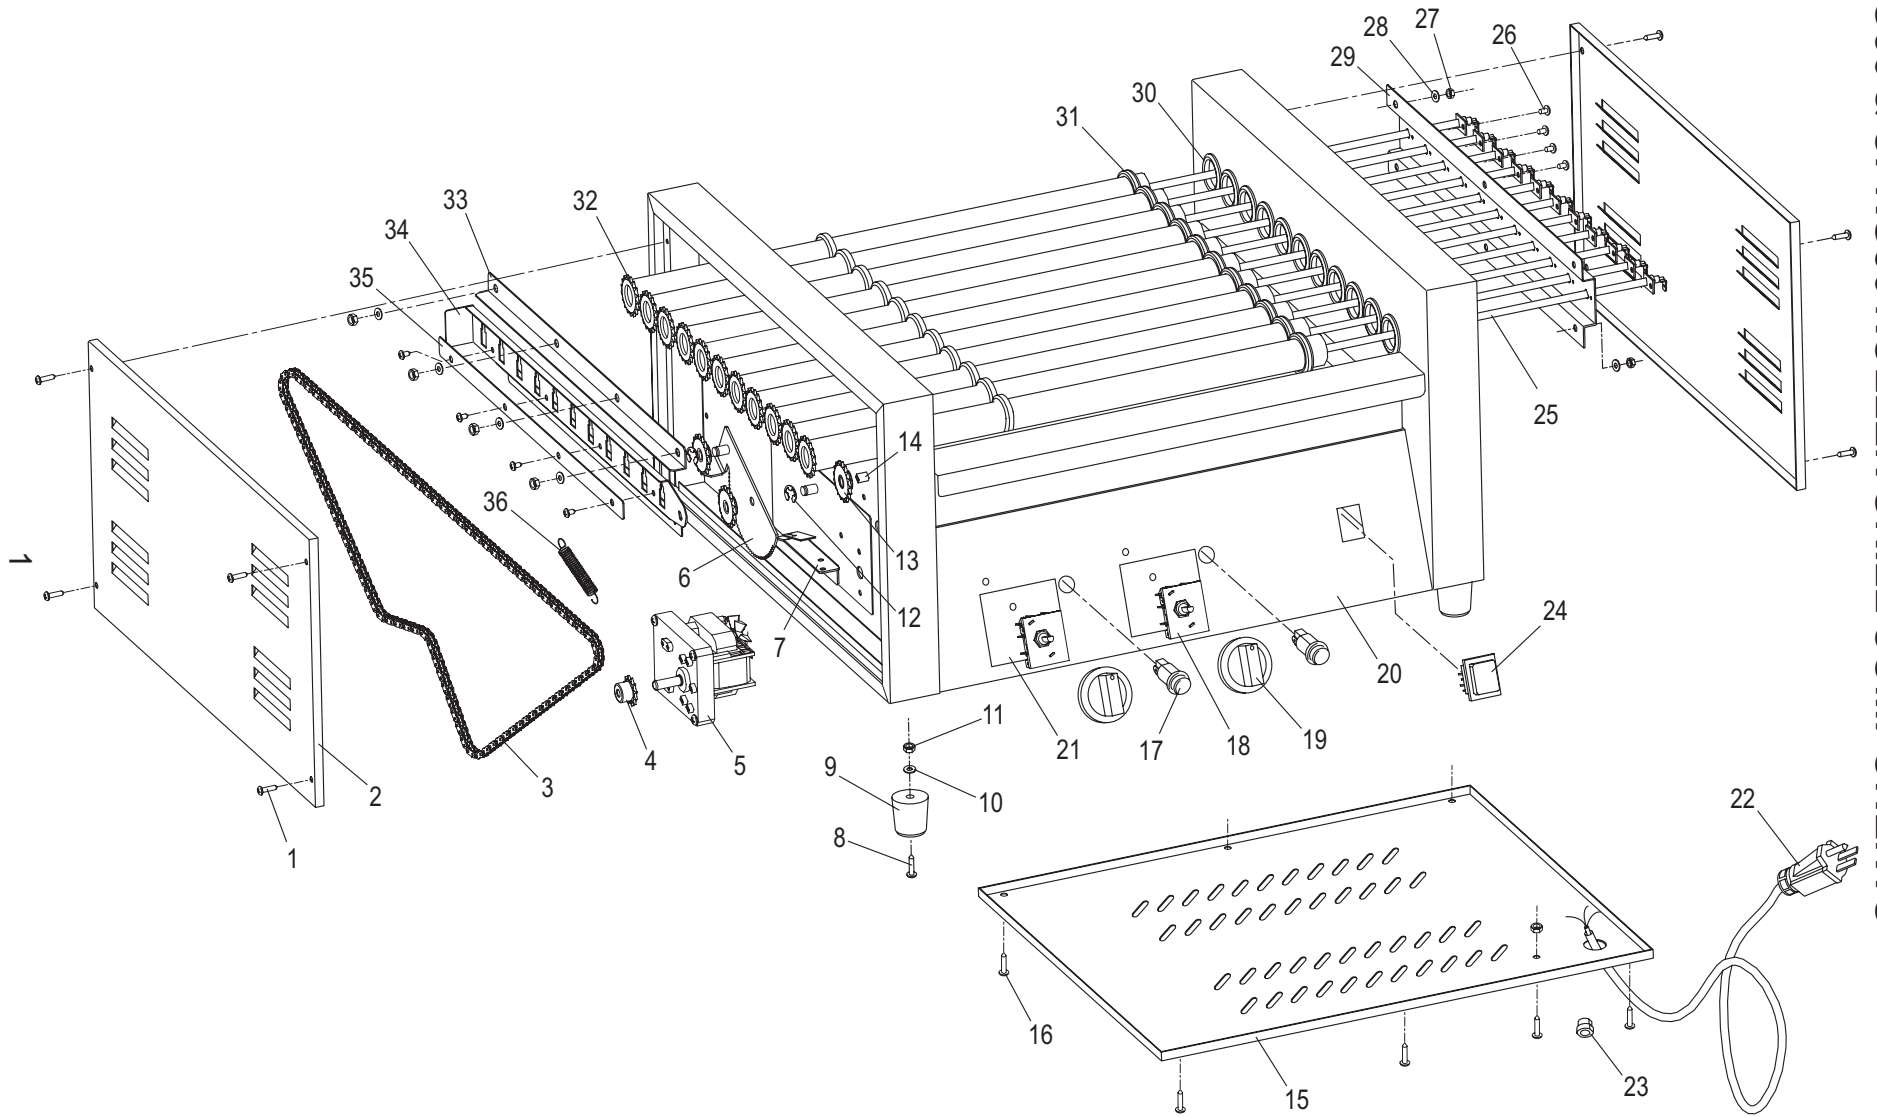

Parts Catalog

Commercial Pro

Model CPRG30

ELECTRIC ROLLER GRILL

MODELS:
CPRG30 & CPRG50

09-16-2010
IMPORTANT!

TO EXPEDITE SHIPMENT OF PARTS, ALWAYS SPECIFY MODEL, REV,
PART NUMBER, AND SERIAL NUMBER OF SLICER.

GLOBE FOOD EQUIPMENT COMPANY

2215 East River Road
Dayton, Ohio 45439

Parts Department

Toll Free 1-800-745-6238 • Fax (937) 290-0585

E-Mail: globeinfo@globeslicers.com

Website: www.globeslicers.com

Not for resale

CPRG30 & CPRG50 ROLLER GRILL COMPONENTS

Item	Description	Part Numbers		Qty	Item	Description	Part Numbers		Qty
		SRG30	SRG50				SRG30	SRG50	
1	Screw	-	-	8	19	Knob	U02101155013		2
2	Side Panel	-	-	2	20	Grill Body	-	-	1
3	Chain	U01021005010		1	21	Mica Plate	U01991090026		1
4	Motor Gear	U01021005059		1	22	Power Cord & Plug	U03021205012		1
5	Motor	U03011200004		1	23	Strain Relief	U02101155021		1
6	Chain Adjusting Assy	U06051470237		1	24	Power Switch	U03041215027		1
7	Spring Plate	U01051025827		1	25	Heating Element	U03061225040	U03061225042	11
8	Screw	-	-	4	26	Screw	-	-	15
9	Foot	U02121165003		4	27	M4 Nut	-	-	13
10	M5 Washer	-	-	4	28	M4 Washer	-	-	14
11	Nut	-	-	7	29	Right Baffle	-	-	1
12	E-Clip Retaining Ring	U66991845009		2	30	Gum Cover	U02101155052		22
13	Gear	U01021005035		3	31	Quadric Sealing	U02101155055		22
14	Sleeve	U01021005067		1	32	Roller	U01091050029	U01091050028	11
15	Base Plate	-	-	1	33	Left Baffle (Upper)	-	-	1
16	Screw	-	-	5	34	Left Baffle (Lower)	-	-	1
17	Indicator Light	U03091240005		2	35	Element Fixing Plate	-	-	1
18	Thermostat	U03041215007		2	36	Spring	U01011000006		1