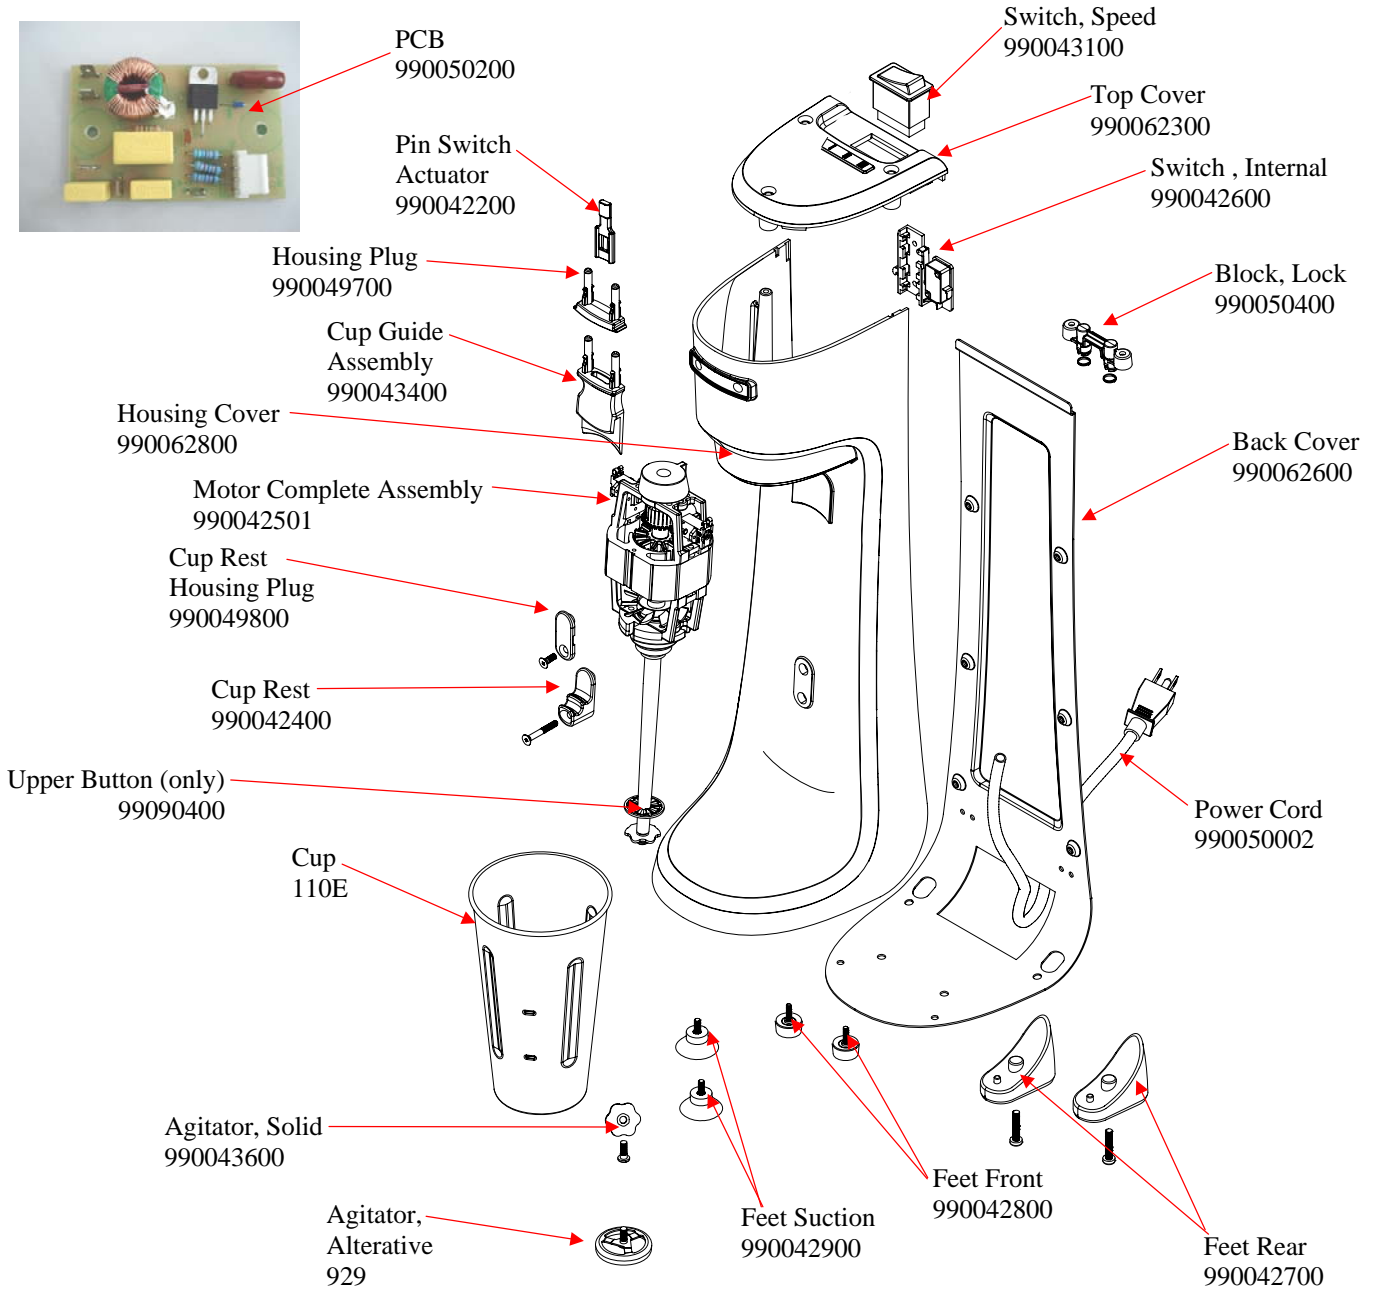

Replacement Parts Diagram HMD200-CCC (Series A)

PROPRIETARY RIGHTS NOTICE This document and all information contained within it is the property of Hamilton Beach Brands, Inc. (HBB). It is confidential and proprietary and has been provided to you for a limited purpose. It must be returned or destroyed upon request. Disclosure, reproduction or use of this document and any information contained within it, in full or in part, for any purpose is forbidden without the prior written consent of HBB. No photographs may be taken of any article fabricated or assembled from this document without the the prior written consent of HBB.

 <p>Hamilton Beach 4421 Waterfront Drive Glen Allen, VA 23060</p>	Revision Description:		Added part number 990090400					
	Request Number:	HQE-7393	Revision Date:	2/19/09	Approved by:			
	Issue Code(s):	CS, SP	Page:	1 of 1	Document #:	510012100	Rev:	C