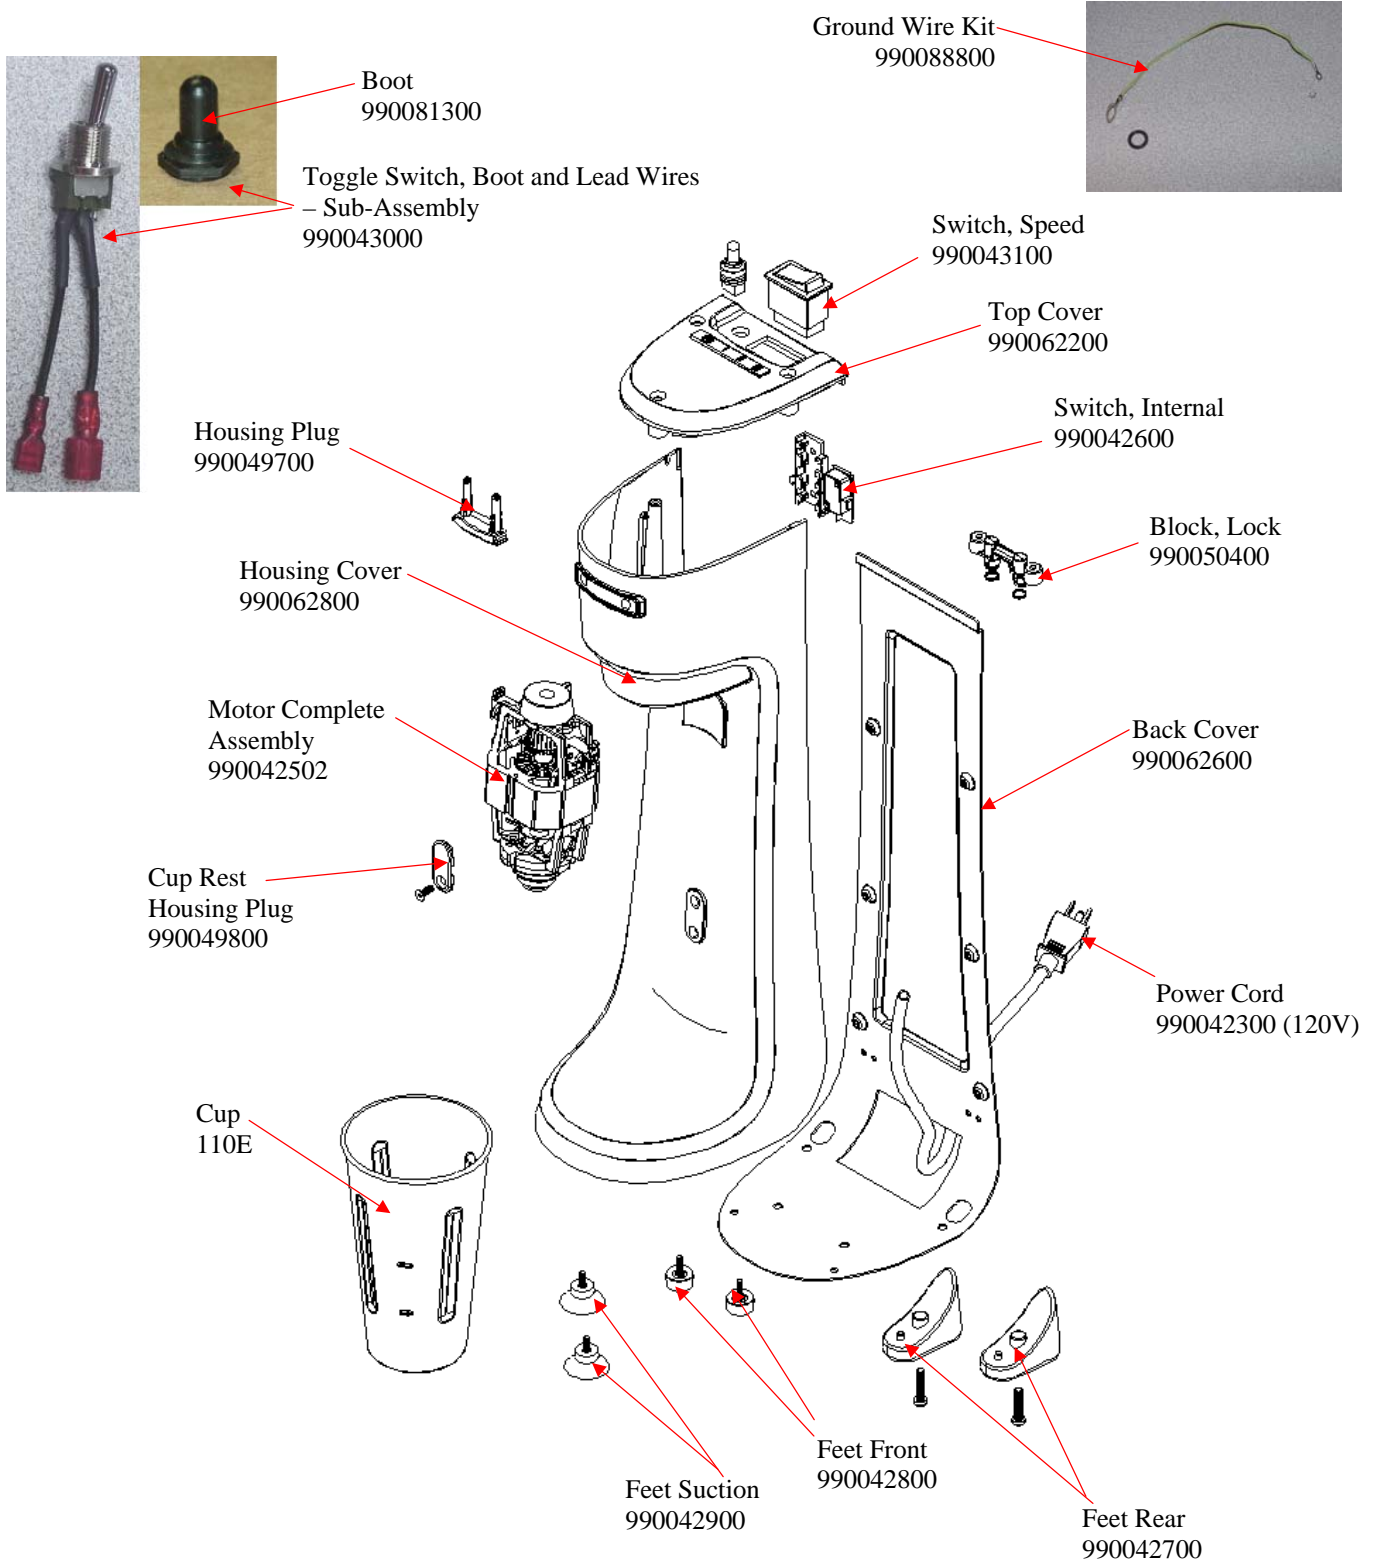

Replacement Parts Diagrams

HMD200-DB (Series A-B)

PROPRIETARY RIGHTS NOTICE This document and all information contained within it is the property of Hamilton Beach Brands, Inc. (HBB). It is confidential and proprietary and has been provided to you for a limited purpose. It must be returned or destroyed upon request. Disclosure, reproduction or use of this document and any information contained within it, in full or in part, for any purpose is forbidden without the prior written consent of HBB. No photographs may be taken of any article fabricated or assembled from this document without the prior written consent of HBB.

 4421 Waterfront Drive Glen Allen, VA 23060	Revision Description:		Added part number 990088800					
	Request Number:	HQE-7201	Revision Date:	1/30/09	Approved by:			
	Issue Code(s):	CS, SP	Page:	1 of 1	Document #:	5100100XX	Rev:	D