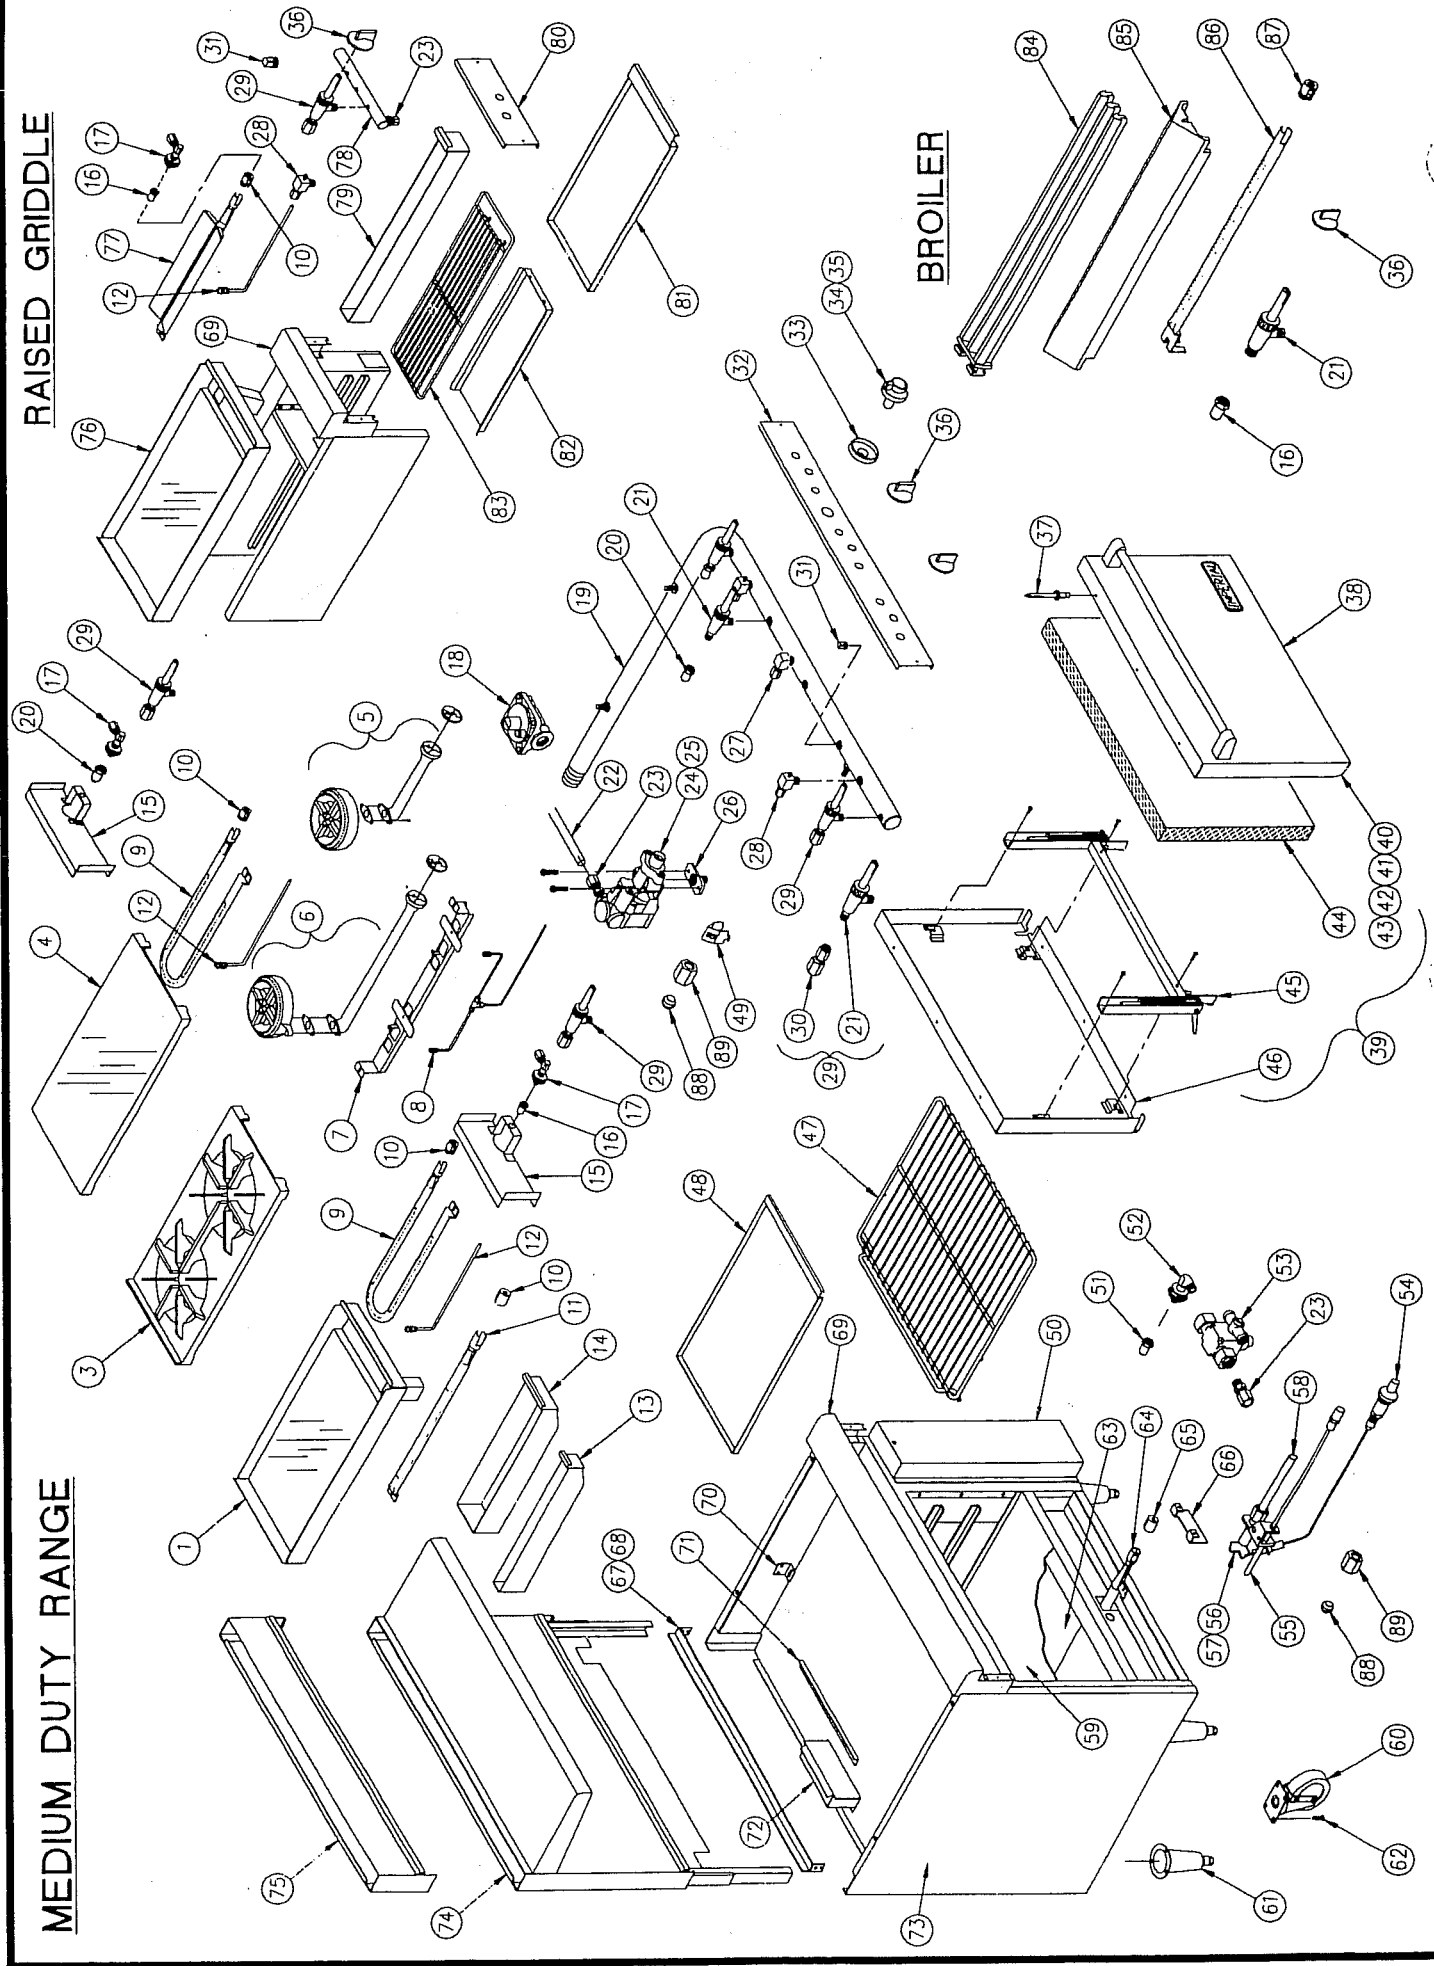

RAISED GRIDDLE

MEDIUM DUTY RANGE

BROILER