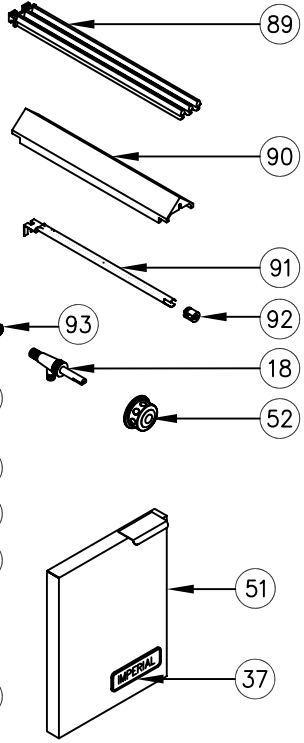

HEAVY DUTY, DIAMOND SERIES RANGE

BROILER

IHR Diamond Series With Standard Oven

ITEM NO	DESCRIPTION	PART #	36"
1	12" Top Grate 12 x 13 1/4 (Front) Open Burner	35334	3
***	12" Top Grate 12 x 13 1/4 (Rear) Open Burner	35335	3
2	18" Top Grate 18 x 13 1/4 (Front) Open Burner	35331	2
***	18" Top Grate 18 x 13 1/4 (Rear) Open Burner	35332	2
***	IHR Top Grate Support	20396	2
***	Wide Combination Top Grate (now in 2 pieces)	0319 & 0142	3 of each
3	French Top Complete W / Ring And Lid 18" X 28"	0125	2
	Ring	1212	1 or 2
	Lid	1213	1 or 2
	Handle	1214	1
4	Wok Top S/S 18"	25140	1 or 2
5	Duck Jet Burner - NAT.	1270	1 or 2
	Duck Jet Burner - L.P.	1271	1 or 2
	Duck Jet Burner - Tip Only	35433	18
	Duck Jet Burner - Orifice Only NAT.	1602	18
	Duck Jet Burner - Orifice Only L.P.	1603	18
6	1/2 NPT X 1/2 NPT Main Gas Valve	1620	1 or 2
7	"L" Shaped Handle	1195	1 or 2
***	Set Screw for "L" Shaped Handle	1909	1 or 2
8	Two Ring Burner W / Air Shutter	2103-1	1 or 2
***	Air Shutter Only	1011	1 or 2
9	Open Burner Front Venturi W / Lift Off Head	35329	2 or 3
9-a	IHR Clog Free Burner Head	35328	4 or 6
	Open Burner Air Shutter Mixer Only	1007	2 or 3
10	Open Burner Rear Venturi W / Lift Off Head	35330	2 or 3
***	IHR Clog Free Burner Head	35328	4 or 6
	Open Burner Air Shutter On Cast Iron Venturi	1007	2 or 3
11	IHR-Diamond Series-Burner Hanger	35333	2 or 3
12	Pilot Burner Assembly - S/S for Front Open Burner	35714	3
	Pilot Burner Assembly - S/S for Rear Open Burner	35715-1	3
13	# 39 Orifice NAT. Gas - Open Burner	2062	2 to 6
	# 52 Orifice L.P. Gas - Open Burner	2065	2 to 6
14	Manifold Pipe W / Unions 12"	25052	
	Manifold Pipe W / Unions 18"	25053	
	Manifold Pipe W / Unions 36"	25054	1
	Manifold Pipe With 3/4" Rear Conn. 12" Inc. 36"	25055	1
	Manifold Pipe With 3/4" Rear Conn. 18" Inc 36"	25056	1
	Manifold Pipe W / 1-1/4" Rear Conn. 12" Inc. 36"	25057	1
	Manifold Pipe W / 1-1/4" Rear Conn. 18" Inc. 36"	25058	1
15	Cap 1-1/4"	30192	1 or 2
16	Griddle Gas Valve	1610	6
17	Adapter	30286	6
18	Open Burner Gas Valve	1610	4 or 6
19	IHR-Diamond Bar-12" Valve Cover	36605	1
***	IHR-Diamond Series-18" Valve Cover	36606	1
***	IHR-Diamond Series-24" Valve Cover	36607	1
***	IHR-Diamond Series-36" Valve Cover	36608	1