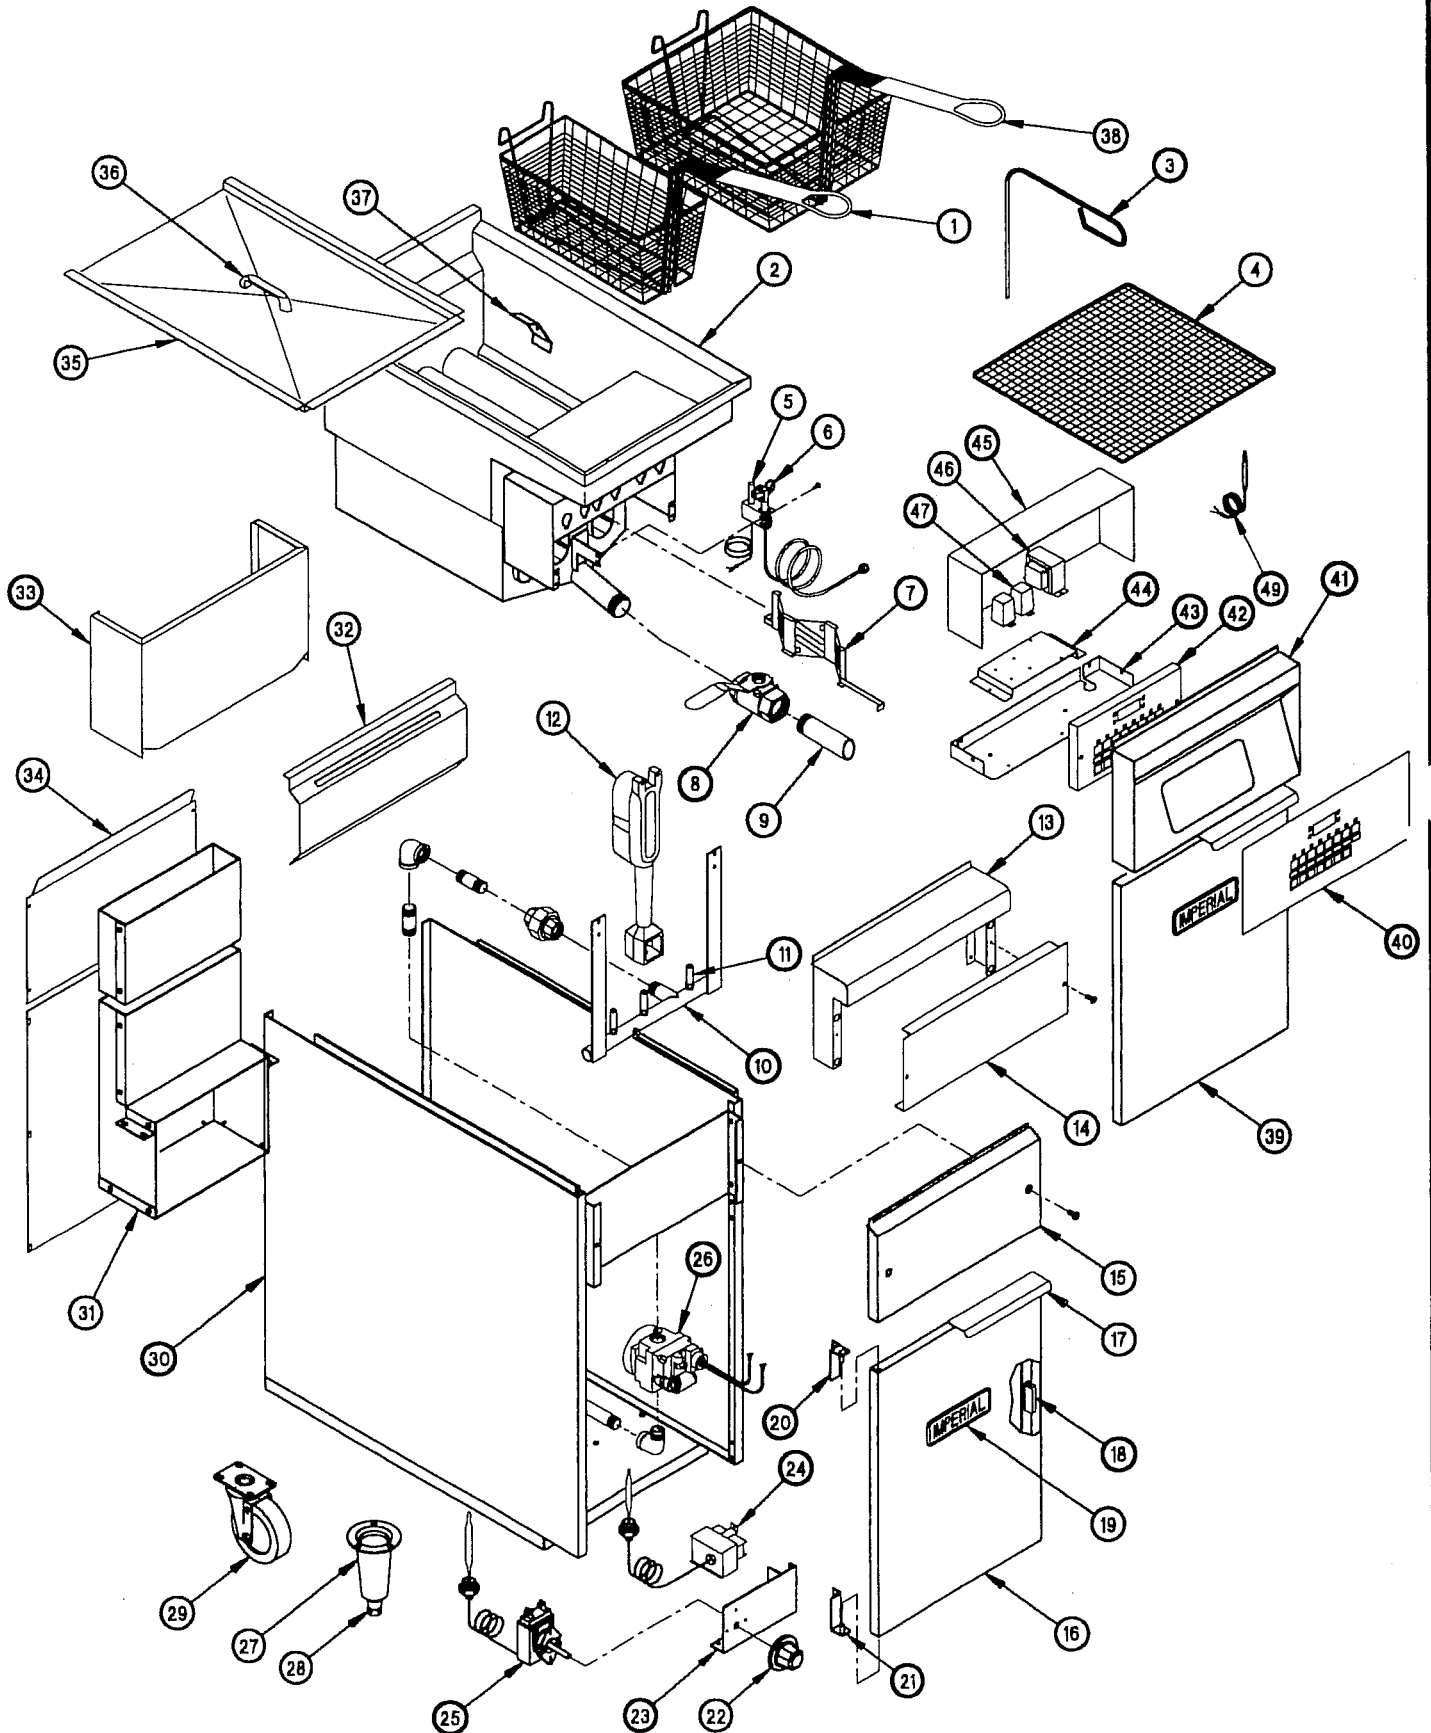

IF SERIES FRYERS

REPLACEMENT PARTS FOR ALL IF MODELS

IF Series

ITEM NO	DESCRIPTION	PART #	IFS 40	IRFS 40	**IFS 50	**IRFS 50
1	Frying Basket (L 12-3/4"xW 6-1/2"xD 5-1/4")	2035	2	2	2	2
2	Vessel Assembly - S/S 3 Tube Fryer	28005	1	1		
	Vessel Assembly - S/S 4 Tube Fryer	28102			1	1
3	Goofers Rod - Declogger	28087	1	1	1	1
4	Crumb Screen/Fine Mesh (13-1/4" x 13-1/2")	2038	1	1	1	1
5	Thermopile	1096	1	1	1	1
***6	Pilot Burner - NAT.	2031-2 & 0310	1	1	1	1
***	Pilot Burner - L.P.	32105 & 0310	1	1	1	1
***	Pilot Bell Orifice # 21 - NAT.	2031-2	1	1	1	1
***	Pilot Bell Orifice # 11 - L.P.	32105	1	1	1	1
7	Diffuser	0308	3	3	4	4
8	Drain Valve	1623	1	1	1	1
9	Drain Extension	30647M	1	1	1	1
10	Gas Manifold - 3 Tube Fryer	1365	1	1		
	Gas Manifold - 4 Tube Fryer	0304-1			1	1
11	Orifice - NAT. Gas	1625-36	3	3	4	4
	Orifice - L.P. Gas	1625-51	3	3	4	4
12	Burner	1225	3	3	4	4
13	Landing Ledge - Range Match Fryer	28052		1		1
14	Front Panel - Range Match Fryer	28036		1		1
15	Front Panel	28034	1	1	1	1
16	Cabinet Door Assembly	28044	1	1	1	1
17	Door Handle	28046	1	1	1	1
18	Door Magnet	1830	1	1	1	1
19	Imperial Logo	35840	1	1	1	1
	Logo Speed Nut	36569	2	2	2	2
20	Upper Door Hanger	28048	1	1	1	1
21	Lower Door Hanger	28050	1	1	1	1
22	Operating T-Stat - Knob Only	1176	1	1	1	1
23	T-Stat / Hi Limit Bracket	28076	1	1	1	1
24	Hi Limit Switch	1177	1	1	1	1
***	CE Hi Limit	33497	1	1	1	1
25	Operating Thermostat	1175	1	1	1	1
26	Comb Gas Valve - NAT. (White-Rogers)	1173-HW	1	1	1	1
	Comb Gas Valve - L.P. (RobertShaw)	1174-HW	1	1	1	1
***	Robertshaw Combination Gas Valve Knob	28328	1	1	1	1
27	Cone Leg W / Adjustable Foot, Old Style	5027 & 1045	4	4	4	4
***	S/S 6in.5/8 Stud Leg W / Nylon Glide (New)	30555	4	4	4	4
28	Adjustable Foot	1045	4	4	4	4
29	Caster	1060	4	4	4	4
	Caster W / Brakes	1061	4	4	4	4
30	R/H Side Panel	28030	1	1	1	1
	L/H Side Panel	28031	1	1	1	1
31	Upper Flue Assembly - 3 Tube Fryer	28061	1	1		
	Lower Flue Assembly - 3 Tube Fryer	28064	1	1		
	Upper Flue Assembly - 4 Tube Fryer	28110			1	1
	Lower Flue Assembly - 4 Tube Fryer	28111			1	1
32	Basket Hanger	28074	1	1	1	1
33	Vessel Back Panel	28056	1	1	1	1
34	Upper Structural Back	28069	1	1	1	1
	Lower Structural Back	28070	1	1	1	1
35	Vessel Vat Cover W / Handle (23-5/8" x 15-1/2")	28085	1	1	1	1
36	Handle	1090	1	1	1	1
37	Probe Holder Bracket	28077	1	1	1	1
38	Full Size Frying Basket 40/50	2036	1	1	1	1
***	Twin Size Frying Basket 40/50	2035	2	2	2	2
39	Door Assembly For Computer Control	28047	1	1	1	1