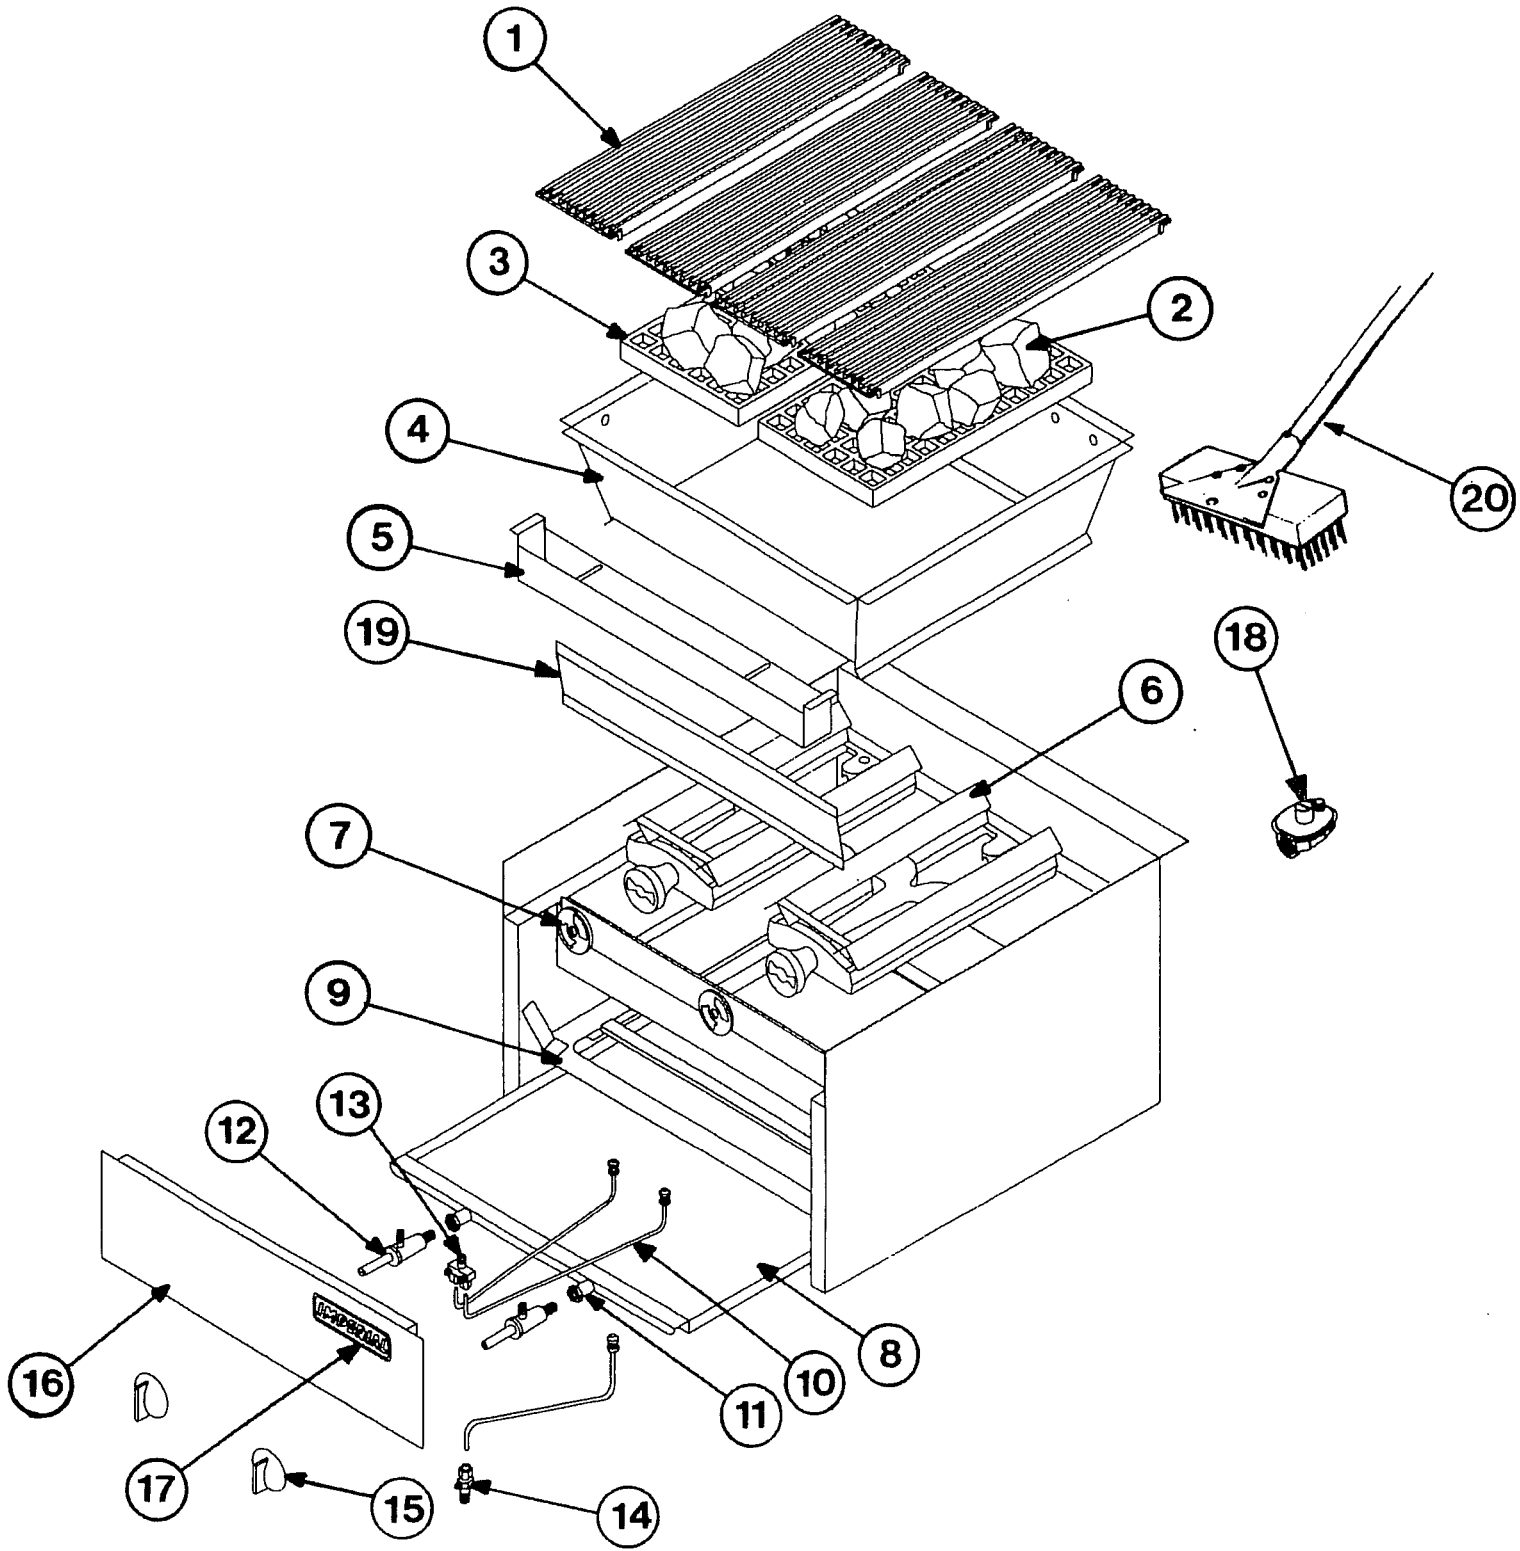

EBA SERIES CHAR-ROCK BROILERS
REPLACEMENT PARTS FOR ALL EBA MODELS

EBA SERIES CHAR ROCK BROILERS

ITEM NO.	DESCRIPTION	PART #	2223	3223	4223
1	Top Grates - Cast Iron 5"x 21"	1206	4	6	8
2	Char-Rock - 20 lbs. Per Box	8092	1	2	2
3	Bottom Grates - Cast Iron 8" x 15"	1207	2	3	4
4	Liner 22"	11300	1		
	Liner 32"	11301		1	
	Liner 42"	11302			1
5	Grease Can 22"	11303	1		
	Grease Can 32"	11304		1	
	Grease Can 42"	11305			1
6	Burner Assembly	11350	2	3	4
7	Burner Air Shutter Mixer	1007	2	3	4
8	Crumb Tray 22"	11306	1		
	Crumb Tray 32"	11307		1	
	Crumb Tray 42"	11308			1
9	Manifold 22"	0945	1		
	Manifold 32"	0950		1	
	Manifold 42"	0953			1
10	Pilot Burner Assembly	10000-9	2	3	4
	Pilot Burner Assembly - S/S	10000-9S	2	3	4
	Ferrel 3/16"	30280	2	3	4
	Compression Nut 3/16"	30277	2	3	4
11	Burner Orifice Brass - NAT.	2061	2	3	4
	Burner Orifice Brass - L.P.	2065	2	3	4
12	Burner Gas Valve - Brass	1610	2	3	4
13	Adjustable Double Pilot Valve - Brass	1003	1	1	2
14	Adjustable Single Pilot Valve - Brass	1607		1	
15	Burner Knob	2721	2	3	4
16	Valve Cover (Stainless Steel) 22"	11309	1		
	Valve Cover (Stainless Steel) 32"	11310		1	
	Valve Cover (Stainless Steel) 42"	11311			1
17	Imperial Logo	35839	1	1	1
	Name Plate Speed Nut	36569	2	2	2
18	Gas Pressure Regulator 3/4" - NAT.	1050	1	1	1
	Gas Pressure Regulator 3/4" - L.P.	1051	1	1	1
19	Burner Front Baffle 22"	11315	1		
	Burner Front Baffle 32"	11316		1	
	Burner Front Baffle 42"	11317			1
20	Broiler Brush	37138	1	1	1