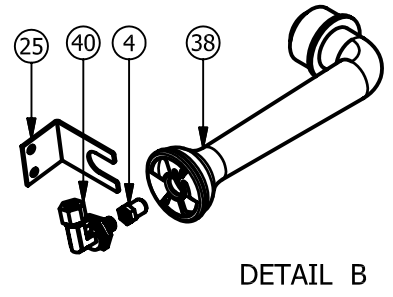

ICFB SERIES

ICFB Crossfire Broilers

ITEM NO	DESCRIPTION	PART #	36"	45"
1	GAS PRESSURE REGULATOR 3/4" NATURAL	1050	1	1
	GAS PRESSURE REGULATOR 3/4" L.P.	1051	1	1
2	4" POLYURETHANE CASTER W/OUT BRAKE	1062	2	2
3	4" POLYURETHANE CASTER WITH BRAKE	1063	2	2
4	CFB - ORIFICE HOOD #33 (NAT)	36304	2	3
	CFB - ORIFICE HOOD #48 (LP)	36305	2	3
5	ICV LEG	22012	4	4
6	RACK, CENTER	36129	0	1
7	RACK, LEFT	36130	1	1
8	RACK, RIGHT	36131	1	1
9	ICFB-45 1 X 27 31/32 X 41 31/32, SEARING PLATE	36143		1
	ICFB-36 1/2 X 27 31/32 X 41 31/32, SEARING PLATE	36144	1	
	ICFB-36 1 X 27 31/32 X 41 31/32, SEARING PLATE	36145	1	
10	ICFB-BURNER	36277	2	3
11	RIGHT SIDE PANEL	36333	1	1
12	RIGHT INNER LINER	36336	1	1
13	R/H GREASE TRAY DEFLECTOR	36338	1	1
14	LEFT SIDE PANEL	36341	1	1
15	LEFT INNER LINER	36344	1	1
16	L/H GREASE TRAY DEFLECTOR	36346	1	1
17	TOP FRONT TRIM, ICFB-45	36357		1
	TOP FRONT TRIM, ICFB-36	36445	1	
18	MANIFOLD FRAME ASSEMBLY, ICFB-45	36360		1
	MANIFOLD FRAME ASSEMBLY, ICFB-36	36442	1	
19	LOWER VALVE COVER, ICFB-45	36362		1
	LOWER VALVE COVER, ICFB-36	36440	1	
20	HEAT DEFLECTOR	36365		3
21	GRATE SUPPORT ASSEMBLY, ICFB-45	36367	2	
	GRATE SUPPORT ASSEMBLY, ICFB-36	36433	1	
22	HEAVY DUTY HANDLE BAR WITH LOGO MOUNTED	36853	1	1
23	BEARING BRONZE COUNTERBORE (1023)	36550	4	4
24	FRONT BURNER SUPPORT ASSEMBLY, ICFB-45	36370		1
	FRONT BURNER SUPPORT ASSEMBLY, ICFB-36	36430	1	
25	ORIFICE BRACKET	36404		
26	CARRIAGE ASSEMBLY, ICFB-45	36379		1
	CARRIAGE ASSEMBLY, ICFB-36	36422	1	
27	BASE ASSEMBLY, ICFB-45	36382		1
	BASE ASSEMBLY, ICFB-36	36419	1	
28	BACK PLATE ASSEMBLY-ICFB-45	36384		1
	BACK PLATE ASSEMBLY-ICFB-36	36418	1	
29	BACK PANEL, ICFB-45	36385		1
	BACK PANEL, ICFB-36	36416	1	
30	REAR BURNER SUPPORT ASSEMBLY, ICFB-45	36396		1
	REAR BURNER SUPPORT ASSEMBLY, ICFB-36	36397	1	
31	LOWER GREASE TRAY	36405		1
	ICFB-36 LOWER TRAY	36413	1	
32	LOWER GREASE CAN, ICFB-45	36406		1
	LOWER GREASE CAN, ICFB-36	36407	1	
33	UPPER GREASE CAN FRONT	36412	1	1
34	UPPER GREASE TRAY	36355	1	1
35	ICFB-45 LEG CHANNEL	36451	2	2
36	LIFTING MECHANISM ASSEMBLY	36527	1	1
37	SPRING HANGER	36545	1	1