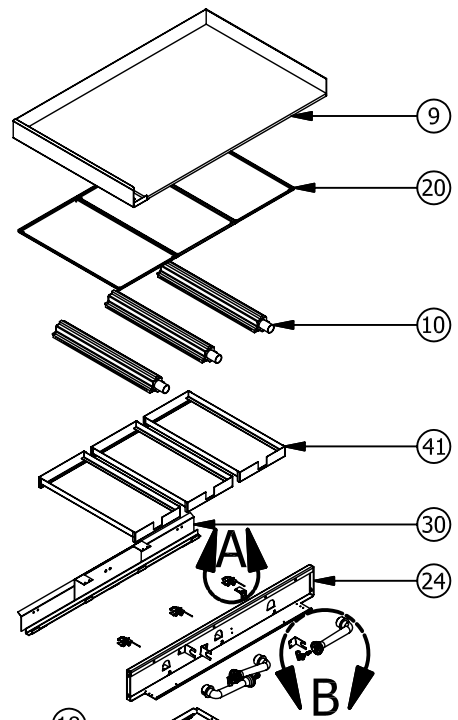

ICFB SERIES

ICFB Crossfire Broilers

ITEM NO	DESCRIPTION	PART #	36"	45"
1	GAS PRESSURE REGULATOR 3/4" NATURAL	1050	1	1
	GAS PRESSURE REGULATOR 3/4" L.P.	1051	1	1
2	4" POLYURETHANE CASTER W/OUT BRAKE	1062	2	2
3	4" POLYURETHANE CASTER WITH BRAKE	1063	2	2
4	CFB - ORIFICE HOOD #33 (NAT)	36304	2	3
	CFB - ORIFICE HOOD #48 (LP)	36305	2	3
5	ICV LEG	22012	4	4
6	RACK, CENTER	36129	0	1
7	RACK, LEFT	36130	1	1
8	RACK, RIGHT	36131	1	1
9	ICFB-45 1 X 27 31/32 X 41 31/32, SEARING PLATE	36143		1
	ICFB-36 1/2 X 27 31/32 X 41 31/32, SEARING PLATE	36144	1	
	ICFB-36 1 X 27 31/32 X 41 31/32, SEARING PLATE	36145	1	
10	ICFB-BURNER	36277	2	3
11	RIGHT SIDE PANEL	36333	1	1
12	RIGHT INNER LINER	36336	1	1
13	R/H GREASE TRAY DEFLECTOR	36338	1	1
14	LEFT SIDE PANEL	36341	1	1
15	LEFT INNER LINER	36344	1	1
16	L/H GREASE TRAY DEFLECTOR	36346	1	1
17	TOP FRONT TRIM, ICFB-45	36357		1
	TOP FRONT TRIM, ICFB-36	36445	1	
18	MANIFOLD FRAME ASSEMBLY, ICFB-45	36360		1
	MANIFOLD FRAME ASSEMBLY, ICFB-36	36442	1	
19	LOWER VALVE COVER, ICFB-45	36362		1
	LOWER VALVE COVER, ICFB-36	36440	1	
20	HEAT DEFLECTOR	36365		3
21	GRATE SUPPORT ASSEMBLY, ICFB-45	36367	2	
	GRATE SUPPORT ASSEMBLY, ICFB-36	36433	1	
22	HEAVY DUTY HANDLE BAR WITH LOGO MOUNTED	36853	1	1
23	BEARING BRONZE COUNTERBORE (1023)	36550	4	4
24	FRONT BURNER SUPPORT ASSEMBLY, ICFB-45	36370		1
	FRONT BURNER SUPPORT ASSEMBLY, ICFB-36	36430	1	
25	ORIFICE BRACKET	36404		
26	CARRIAGE ASSEMBLY, ICFB-45	36379		1
	CARRIAGE ASSEMBLY, ICFB-36	36422	1	
27	BASE ASSEMBLY, ICFB-45	36382		1
	BASE ASSEMBLY, ICFB-36	36419	1	
28	BACK PLATE ASSEMBLY-ICFB-45	36384		1
	BACK PLATE ASSEMBLY-ICFB-36	36418	1	
29	BACK PANEL, ICFB-45	36385		1
	BACK PANEL, ICFB-36	36416	1	
30	REAR BURNER SUPPORT ASSEMBLY, ICFB-45	36396		1
	REAR BURNER SUPPORT ASSEMBLY, ICFB-36	36397	1	
31	LOWER GREASE TRAY	36405		1
	ICFB-36 LOWER TRAY	36413	1	
32	LOWER GREASE CAN, ICFB-45	36406		1
	LOWER GREASE CAN, ICFB-36	36407	1	
33	UPPER GREASE CAN FRONT	36412	1	1
34	UPPER GREASE TRAY	36355	1	1
35	ICFB-45 LEG CHANNEL	36451	2	2
36	LIFTING MECHANISM ASSEMBLY	36527	1	1
37	SPRING HANGER	36545	1	1