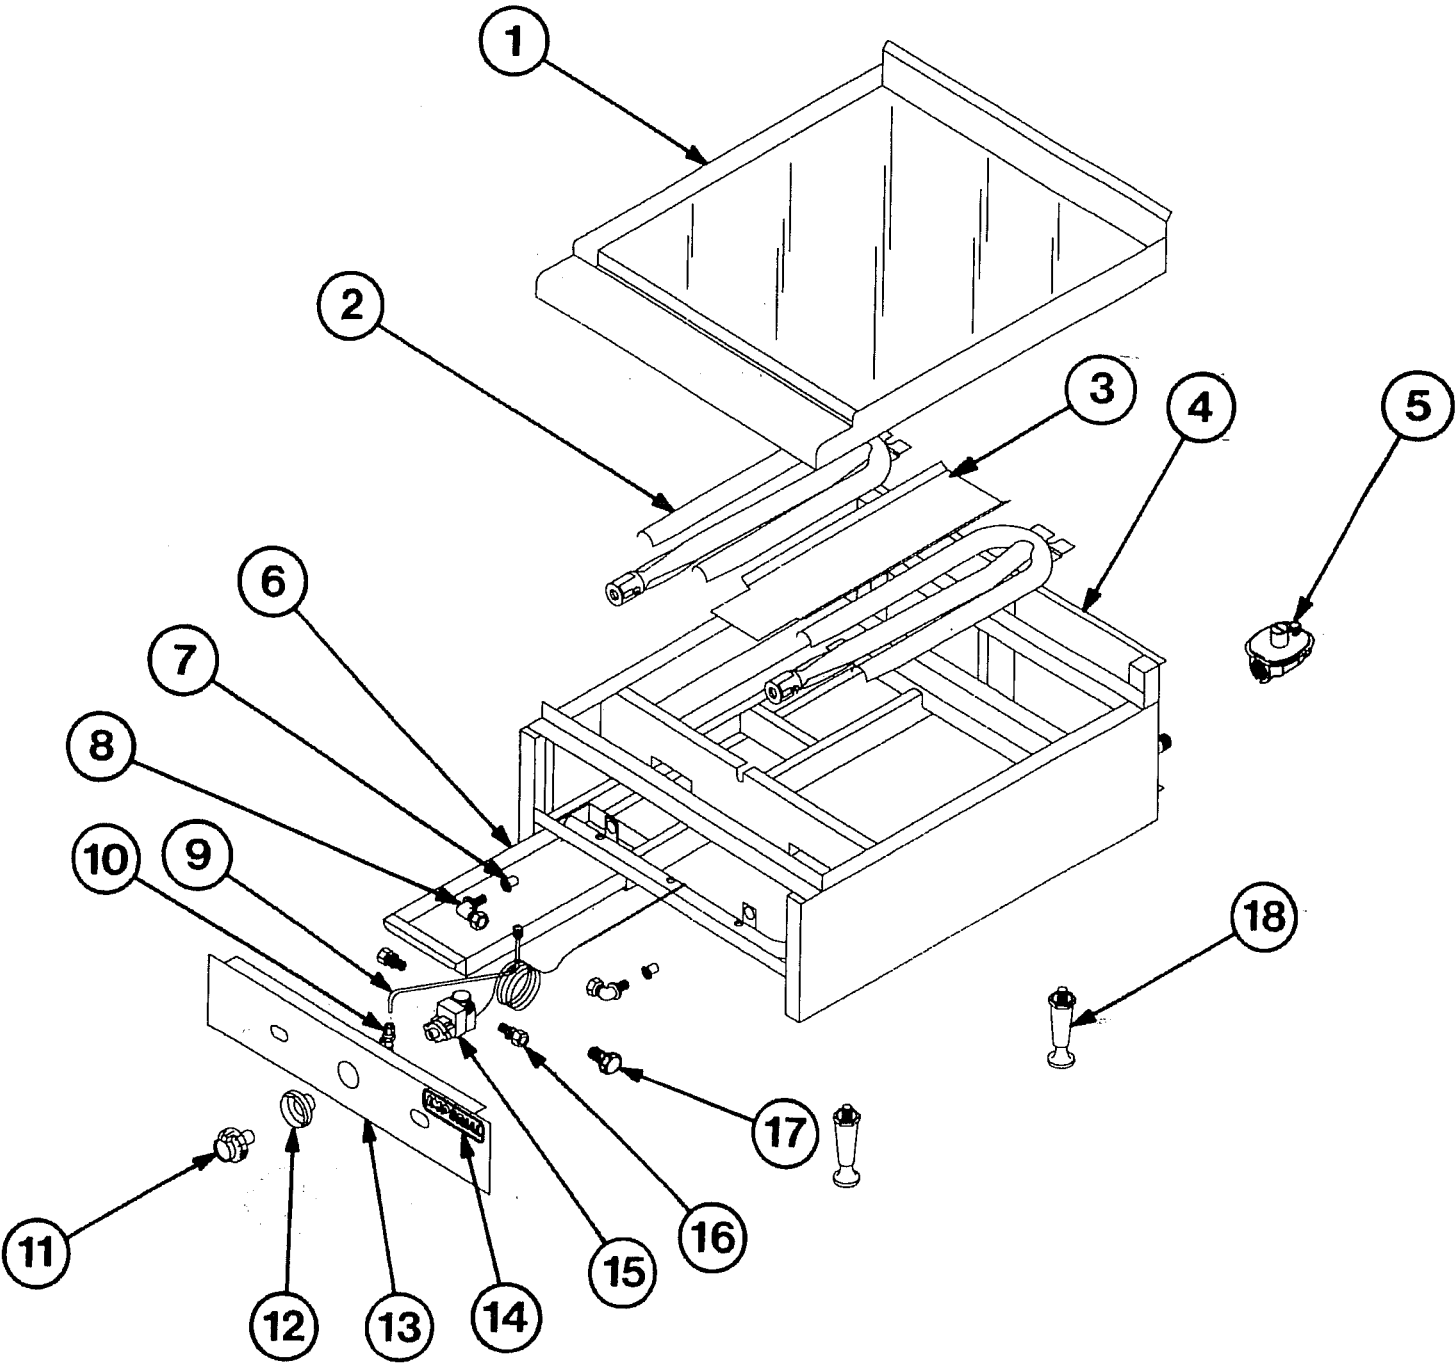

### ITG Series - Thermo Controlled Griddles

ITEM NO	DESCRIPTION	PART #	24"	36"	48"	60"	72"
1	Griddle Plate Assembly 24"	12000	1				
	Griddle Plate Assembly 36"	12001		1			
	Griddle Plate Assembly 48"	12002			1		
	Griddle Plate Assembly 60"	12003				1	
	Griddle Plate Assembly 72"	12004					1
2	Burner Assembly W / Air Shutter	2099	2	3	4	5	6
2A	Air Shutter	1037	2	3	4	5	6
3	Aeration Plate	12005	1	2	3	4	5
4	Back Plate 24"	12025	1				
	Back Plate 36"	12026		1			
	Back Plate 48"	12027			1		
	Back Plate 60"	12028				1	
	Back Plate 72"	12029					1
5	Gas Pressure Regulator 3/4" NAT.	1050	1	1	1	1	1
	Gas Pressure Regulator 3/4" L.P.	1051	1	1	1	1	1
6	Grease Can 10 X 16	12019	1	1	1	1	1
	Grease Can 9 X 16	12020					
	Grease Can 6"W x 19 1/4" L x 3"H	31180	1	1	1	1	1
6A	GreaseCan Guide L / H	31179	1	1	1	1	1
	Grease Can Guide R / H	31176				1	1
7	Burner Orifice Brass, NAT.	2062	2	3	4	5	6
	Burner Orifice Brass, L.P.	1700-52	2	3	4	5	6
8	Orifice Elbow Fitting, Brass	1604	2	3	4	5	6
8A	Orifice Bracket	12507	2	3	4	5	6
9	Pilot Burner Assembly	10000-14	1	2	3	4	5
	Pilot Burner Assembly S/S	10000-14S	1	2	3	4	5
	Ferrel 3/16"	30280	1	2	3	4	5
	Compression Nut 3/16"	30277	1	2	3	4	5
10	Adjustable Single Pilot Valve Brass	1607	2	3	4	5	6
11	Thermostat Dial Black	1106	1	2	2	3	3
12	Thermostat Bezel Chrome	N/A	1	2	2	3	3
13	Valve Cover S/S 24"	12006	1				
	Valve Cover S/S 36"	12007		1			
	Valve Cover S/S 48"	12008			1		
	Valve Cover S/S 60"	12009				1	
	Valve Cover S/S 72"	12010					1
14	Imperial Logo Name Plate	35839	1	1	1	1	1
	Name Plate Speed Nut	36569	2	2	2	2	2
15	Thermostat	1100	1	2	2	3	3
	Thermostat Saddle Mount	1104	1	2	2	3	3
16	Straight Fitting Brass	30293	2	4	4	5	6
	Ferrel 3/8"	30272	4	6	8	10	12
	Compression Nut 3/8"	30266	4	6	8	10	12
17	Plug Block Outlet On T-Stat 1/4"	30227		1		1	
18	Adjustable Leg 4"	4000-1	4	4	4	6	6
***	4" S/S Adjustable Leg 1/2 Stud W / Nylon	3901	4	4	4	6	6
***	Bottom Plate, 24"	31149	1				
***	Bottom Plate, 36"	31150		1			
***	Bottom Plate, 48"	31151			1		
***	Bottom Plate, 60"	31152				1	
***	Bottom Plate, 72"	31153					1
***	Front Baffles For Each Unit ?	31154	1	1	1	1	1
***	Manifold Pipe Only 24"	0870	1				
***	Manifold Pipe Only 36"	0869		1			
***	Manifold Pipe Only 48"	0868			1		
***	Manifold Pipe Only 60"	0866				1	
***	Manifold Pipe Only 72"	0865					1
***	Flue Back ?	31169	1	1	1	1	1
***	Front Support Bottom ?	31159					
***	Rear Support ?	31164					
***	Baffle Side	31186					
***	Baffle Center	31187					
***	Side Liner L / H	31188					
***	Side Liner R / H	31189					
***	Side Panel L / R	31190					