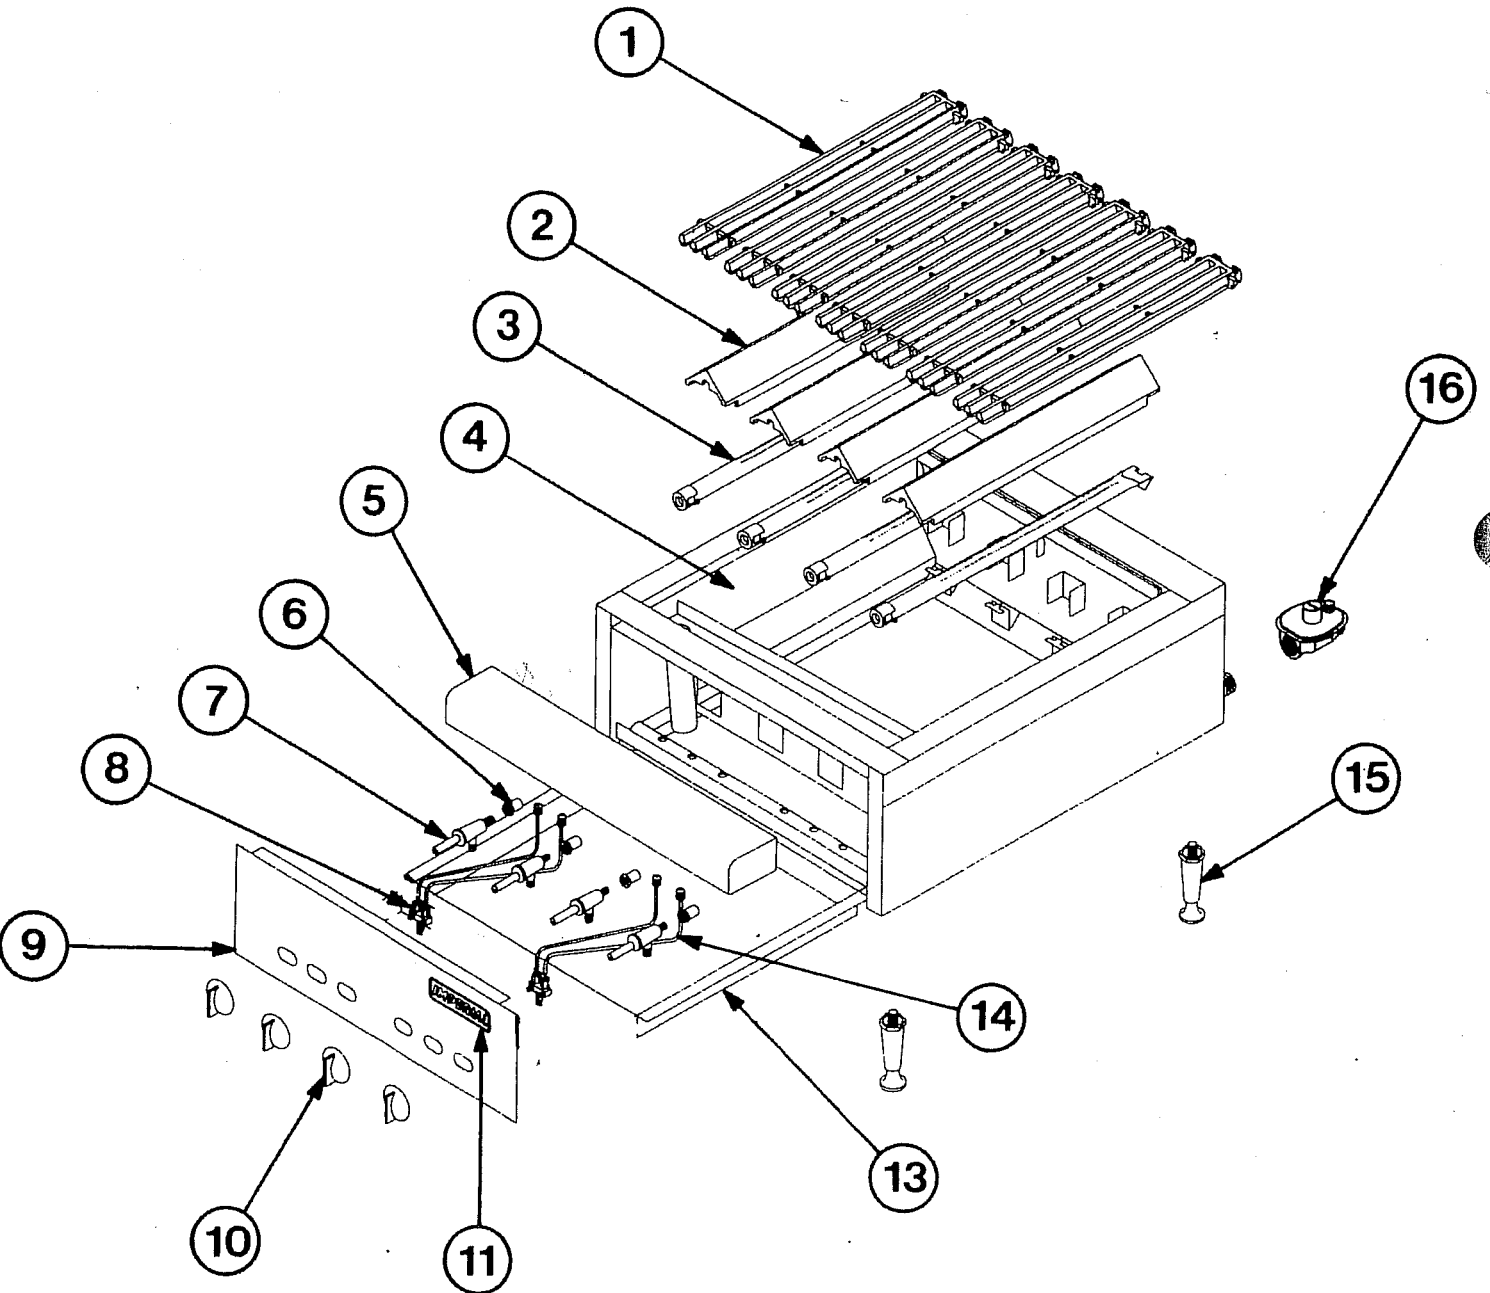

## IRB Series - Radiant Charbroilers

ITEM NO.	DESCRIPTION	PART #	24"	30"	36"	48"	60"	72"
<b>1</b>	Top Grate (3 Bars Per Grate) 3" X 21"	1201	7	9	10	15	19	23
***	Top Grate (2 Bars Per Grate) 1.75" X 21"	***			1			
	Top Grate Fish (4 Bars Per Grate) 3" X 21"	1203	7	9	11	15	19	23
<b>2</b>	Burner Radiant - Cast Iron	5025	4	5	6	8	10	12
	Burner Radiant - S/S	1302	4	5	6	8	10	12
	Burner Radiant Support Kit	30880-SK	8	10	12	16	20	24
<b>3</b>	Burner W/ Air Shutter - S/S	1020	4	5	6	8	10	12
	Air Shutter Only	1024	4	5	6	8	10	12
<b>4</b>	Liner 24"	11400	1					
	Liner 30"	11401		1				
	Liner 36"	11402			1			
	Liner 48"	11403				1		
	Liner 60"	11404					1	
	Liner 72"	11405						1
<b>5</b>	Landing Ledge (S/S) 24"	11406	1					
	Landing Ledge (S/S) 30"	11407		1				
	Landing Ledge (S/S) 36"	11408			1			
	Landing Ledge (S/S) 48"	11409				1		
	Landing Ledge (S/S) 60"	11410					1	
	Landing Ledge (S/S) 72"	11411						1
<b>6</b>	Burner Orifice - Brass - NAT.	2065	4	5	6	8	10	12
	Burner Orifice - Brass - L.P.	2068-1	4	5	6	8	10	12
<b>7</b>	Burner Gas Valve - Brass	1610	4	5	6	8	10	12
<b>8</b>	Adjustable Double Pilot Valve - Brass	1003	2	1	3	3	5	6
	Straight Valve / Single Pilot	1607		1				
<b>9</b>	Valve Cover (S/S) 24"	11424	1					
	Valve Cover (S/S) 30"	11425		1				
	Valve Cover (S/S) 36"	11426			1			
	Valve Cover (S/S) 48"	11427				1		
	Valve Cover (S/S) 60"	11428					1	
	Valve Cover (S/S) 72"	11429						1
<b>10</b>	Burner Knob - Chrome	36330	4	5	6	8	10	12
<b>11</b>	Imperial Logo Name Plate	35839	1	1	1	1	1	1
	Name Plate Speed Nut	36569	2	2	2	2	2	2
<b>13</b>	Crumb Tray 24"	11412	1					
	Crumb Tray 30"	11413		1				
	Crumb Tray 36"	11414			1			
	Crumb Tray 48"	11415				1		
	Crumb Tray 60"	11416					1	
	Crumb Tray 72"	11417						1
<b>14</b>	Pilot Burner Assembly	10000-14	4	5	6	8	10	12
	Pilot Burner Assembly - S/S	10000-14S	4	5	6	8	10	12
	Pilot Bracket (screws on)	31370	4	5	6	8	10	12
	Ferrel 3/16"	30280	4	5	6	8	10	12
	Compression Nut 3/16"	30277	4	5	6	8	10	12
<b>15</b>	Adjustable Leg 4"	4000-1	4	4	4	4	6	6
***	Adjustable Leg 4" - New Style	3901	4	4	4	4	4	4
<b>16</b>	Gas pressure regulator 3/4" - NAT.	1050	1	1	1	1	1	1
	Gas pressure regulator 3/4" - L.P.	1051	1	1	1	1	1	1
<b>17</b>	Backsplash, 12" High, for IRB-24	33568	1					