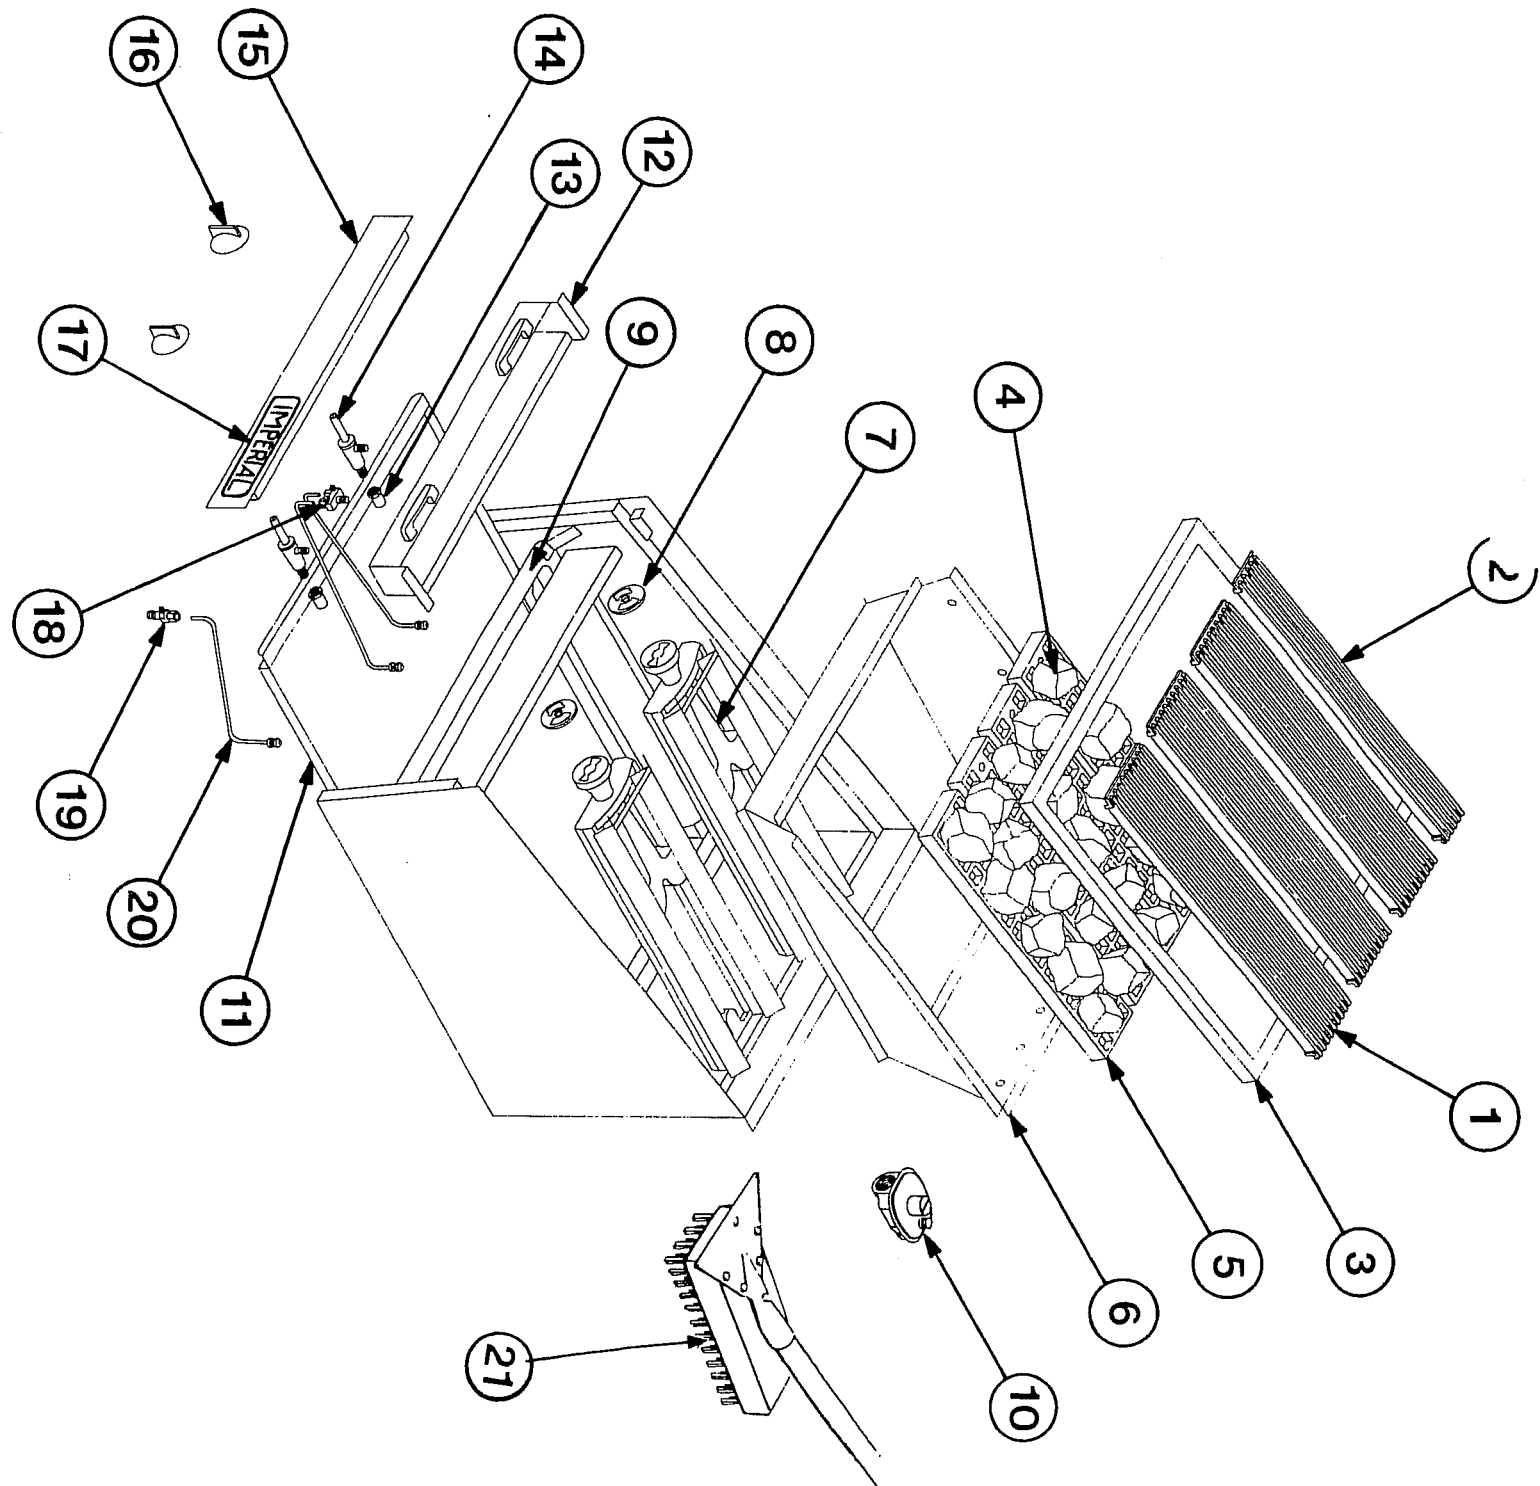

**GD SERIES CHAR-ROCK BROILERS**  
**REPLACEMENT PARTS FOR ALL GD MODELS**

## GD SERIES CHAR ROCK BROILERS

ITEM NO.	DESCRIPTION	PART #	2427	3027	3627	4827	6027
1	Top Grate - Cast Iron 6" X 24"	5000	3	4	5	7	9
2	Top Grate - Cast Iron 3" X 24"	5000	1	1	1	1	1
3	Top Grate Support Frame 24"	11000	1				
	Top Grate Support Frame 36"	11001		1			
	Top Grate Support Frame 48"	11002			1		
	Top Grate Support Frame 60"	11003				1	
	Top Grate Support Frame 72"	11004					1
4	Char-Rock - 20 lbs Box	8092	1	1	2	2	2
5	Bottom Grate - Cast Iron 4" x 20"	1222	4.5	6.5	7.5	10.5	13
6	Liner 24"	11005	1				
	Liner 30"	11006		1			
	Liner 36"	11007			1		
	Liner 48"	11008				1	
	Liner 60"	11009					1
7	Burner Assembly W/ Air Shutter	11050	2	3	4	5	6
8	Air Shutter Mixer	1007	2	3	4	5	6
9	Manifold Pipe 24"	11025	1				
	Manifold Pipe 30"	11026		1			
	Manifold Pipe 36"	11027			1		
	Manifold Pipe 48"	11028				1	
	Manifold Pipe 60"	11029					1
10	Gas Pressure Regulator 3/4" - NAT.	1050	1	1	1	1	1
	Gas Pressure Regulator 3/4" - L.P.	1051	1	1	1	1	1
11	Crumb Tray 24"	11010	1				
	Crumb Tray 30"	11011		1			
	Crumb Tray 36"	11012			1		
	Crumb Tray 48"	11013				1	
	Crumb Tray 60"	11014					1
12	Grease Can 24"	11015	1				
	Grease Can 30"	11016		1			
	Grease Can 36"	11017			1		
	Grease Can 48"	11018				1	
	Grease Can 60"	11019					1
	Grease Can Handle	1090	2	2	2	2	2
13	Burner Orifice - NAT.	2058	2	3	4	5	6
	Burner Orifice - L.P.	2064	2	3	4	5	6
14	Burner Gas Valve - W / Orifice	1610	2	3	4	5	6
15	Valve Cover 24"	11020	1				
	Valve Cover 30"	11021		1			
	Valve Cover 36"	11022			1		
	Valve Cover 48"	11023				1	
	Valve Cover 60"	11024					1
16	Burner Knob - Chrome	36330	2	3	4	5	6
17	Imperial Logo	35839	1	1	1	1	1
18	Adjustable Double Pilot Valve	1003	1	1	2	2	3
19	Adjustable Single Pilot Valve	1607		1		1	
20	Pilot Burner Assembly	10000-9	2	3	4	5	6
	Ferrel 3/16"	30280	2	3	4	5	6
	Compression Nut 3/16"	30277	2	3	4	5	6
21	GD Broiler Brush	37138	1	1	1	1	1