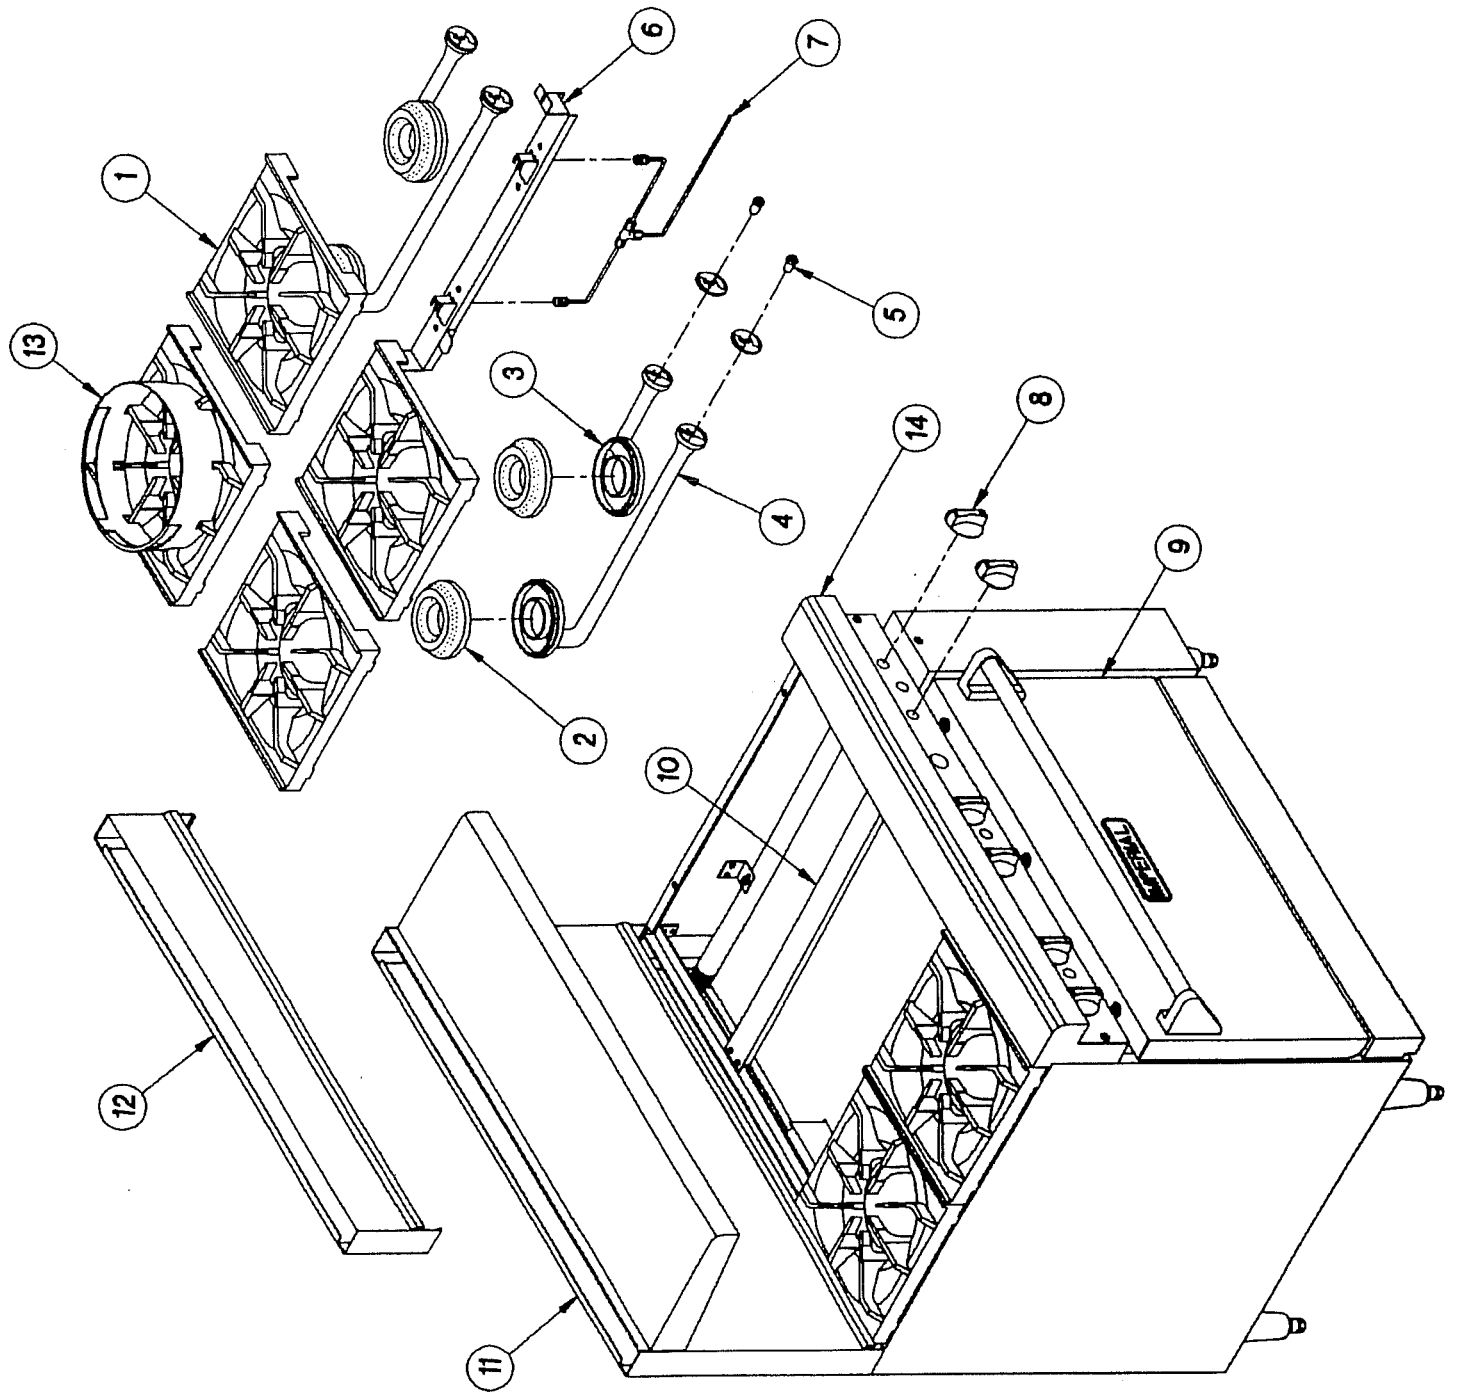

ELITE RANGE SERIES
IR - RANGES (WITH LIFT OFF BURNER HEADS)

ELITE RANGE SERIES

ITEM NO	DESCRIPTION	PART #	24"	36"	48"	60"	72"
1	Top grate 12" X 12" Cast Iron	1233	4	6	8	10	12
****	Griddle Plate, 24"	7818	1				
2	All Purpose Burner Head (N / A)	2119	4	6	8	10	12
	IR-Clog Free Burner Head	2119	4	6	8	10	12
	Wok Jet Burner Head	1230-J	4	6	8	10	12
	Saute Burner Head	1230-S	4	6	8	10	12
3	Open Burner - Front Venturi	1231	2	3	4	5	6
4	Open Burner - Rear Venturi	1232	2	3	4	5	6
5	Open Burner Orifice - NAT.	2062-1	4	6	8	10	12
	Open Burner Orifice - L.P.	2068	4	6	8	10	12
	Griddle Or RG/Broiler Orifice - NAT.	2063	4	6	8	10	12
	Griddle Or RG/Broiler Orifice - L.P.	2068	4	6	8	10	12
6	Burner Hanger	21015	2	3	4	5	6
7	Pilot Burner Complete Assembly	21070	2	3	4	5	6
	Pilot Burner Complete Assembly - S/S	21070S	2	3	4	5	6
	Pilot Burner Assembly	10000-7E	4	6	8	10	12
	Pilot Burner Assembly - (S/S) Optional	10000-7ES	4	6	8	10	12
	Tee (Brass) 3/16"	3097	2	3	4	5	6
	Inlet Tubing	2100-14	2	3	4	5	6
	Inlet Tubing - (S/S) Optional	2100-14S	2	3	4	5	6
8	Burner Knob W/ Logo - Chrome Blue	36330	4	6	8	10	12
9	Door Rivets (8 Per Door) - S/S	1070-SK	8	16	24	32	40
	Door Cover (S/S) 20" Oven	21062	1		2		
	Door Cover (S/S) 26-1/2" Oven	21063		1	1	2	2
	Oven Door Handle (S/S) 20" Oven	36099	1		2		
	Oven Door Handle (S/S) 26-1/2" Oven	36100		1	1	2	2
	Door Handle Bracket - W/ Logo Right Side	36101	1	1	1 or 2	2	2
	Door Handle Bracket - W/ Logo Left Side	36102	1	1	1 or 2	2	2
10	Support Bracket -Top Grate	21016	1	2	3	4	5
11	Support Bracket - Griddle/Top Grate	21017	1	1	1	1	1
	Backguard Assembly 24"	21075	1				
	Backguard Assembly 36"	21076		1			
	Backguard Assembly 48"	21077			1		
	Backguard Assembly 60"	21078				1	
	Backguard Assembly 72"	21079					1
ASSEMBLY CONSISTS OF NEXT 4 ITEMS							
	Shelf (S/S) 24"	20190	1				
	Shelf (S/S) 36"	20191		1			
	Shelf (S/S) 48"	20192			1		
	Shelf (S/S) 60"	20193				1	
	Shelf (S/S) 72"	20194					1
	Backguard (S/S) 24"	20100S	1				
	Backguard (S/S) 36"	20101S		1			
	Backguard (S/S) 48"	20102S			1		
	Backguard (S/S) 60"	20103S				1	
	Backguard (S/S) 72"	20104S					1
	Outside Back For Backguard 24"	21085	1				
	Outside Back For Backguard 36"	21086		1			
	Outside Back For Backguard 48"	21087			1		
	Outside Back For Backguard 60"	21088				1	
	Outside Back For Backguard 72"	21089					1
	Channel Support For Standard Backguard	20030	1	1	1	1	1
Reinforcement Channel To Range Mount Chessementers Or Salamanders							
12	Stub Back Assembly 24"	21080	1				
	Stub Back Assembly 36"	21081		1			