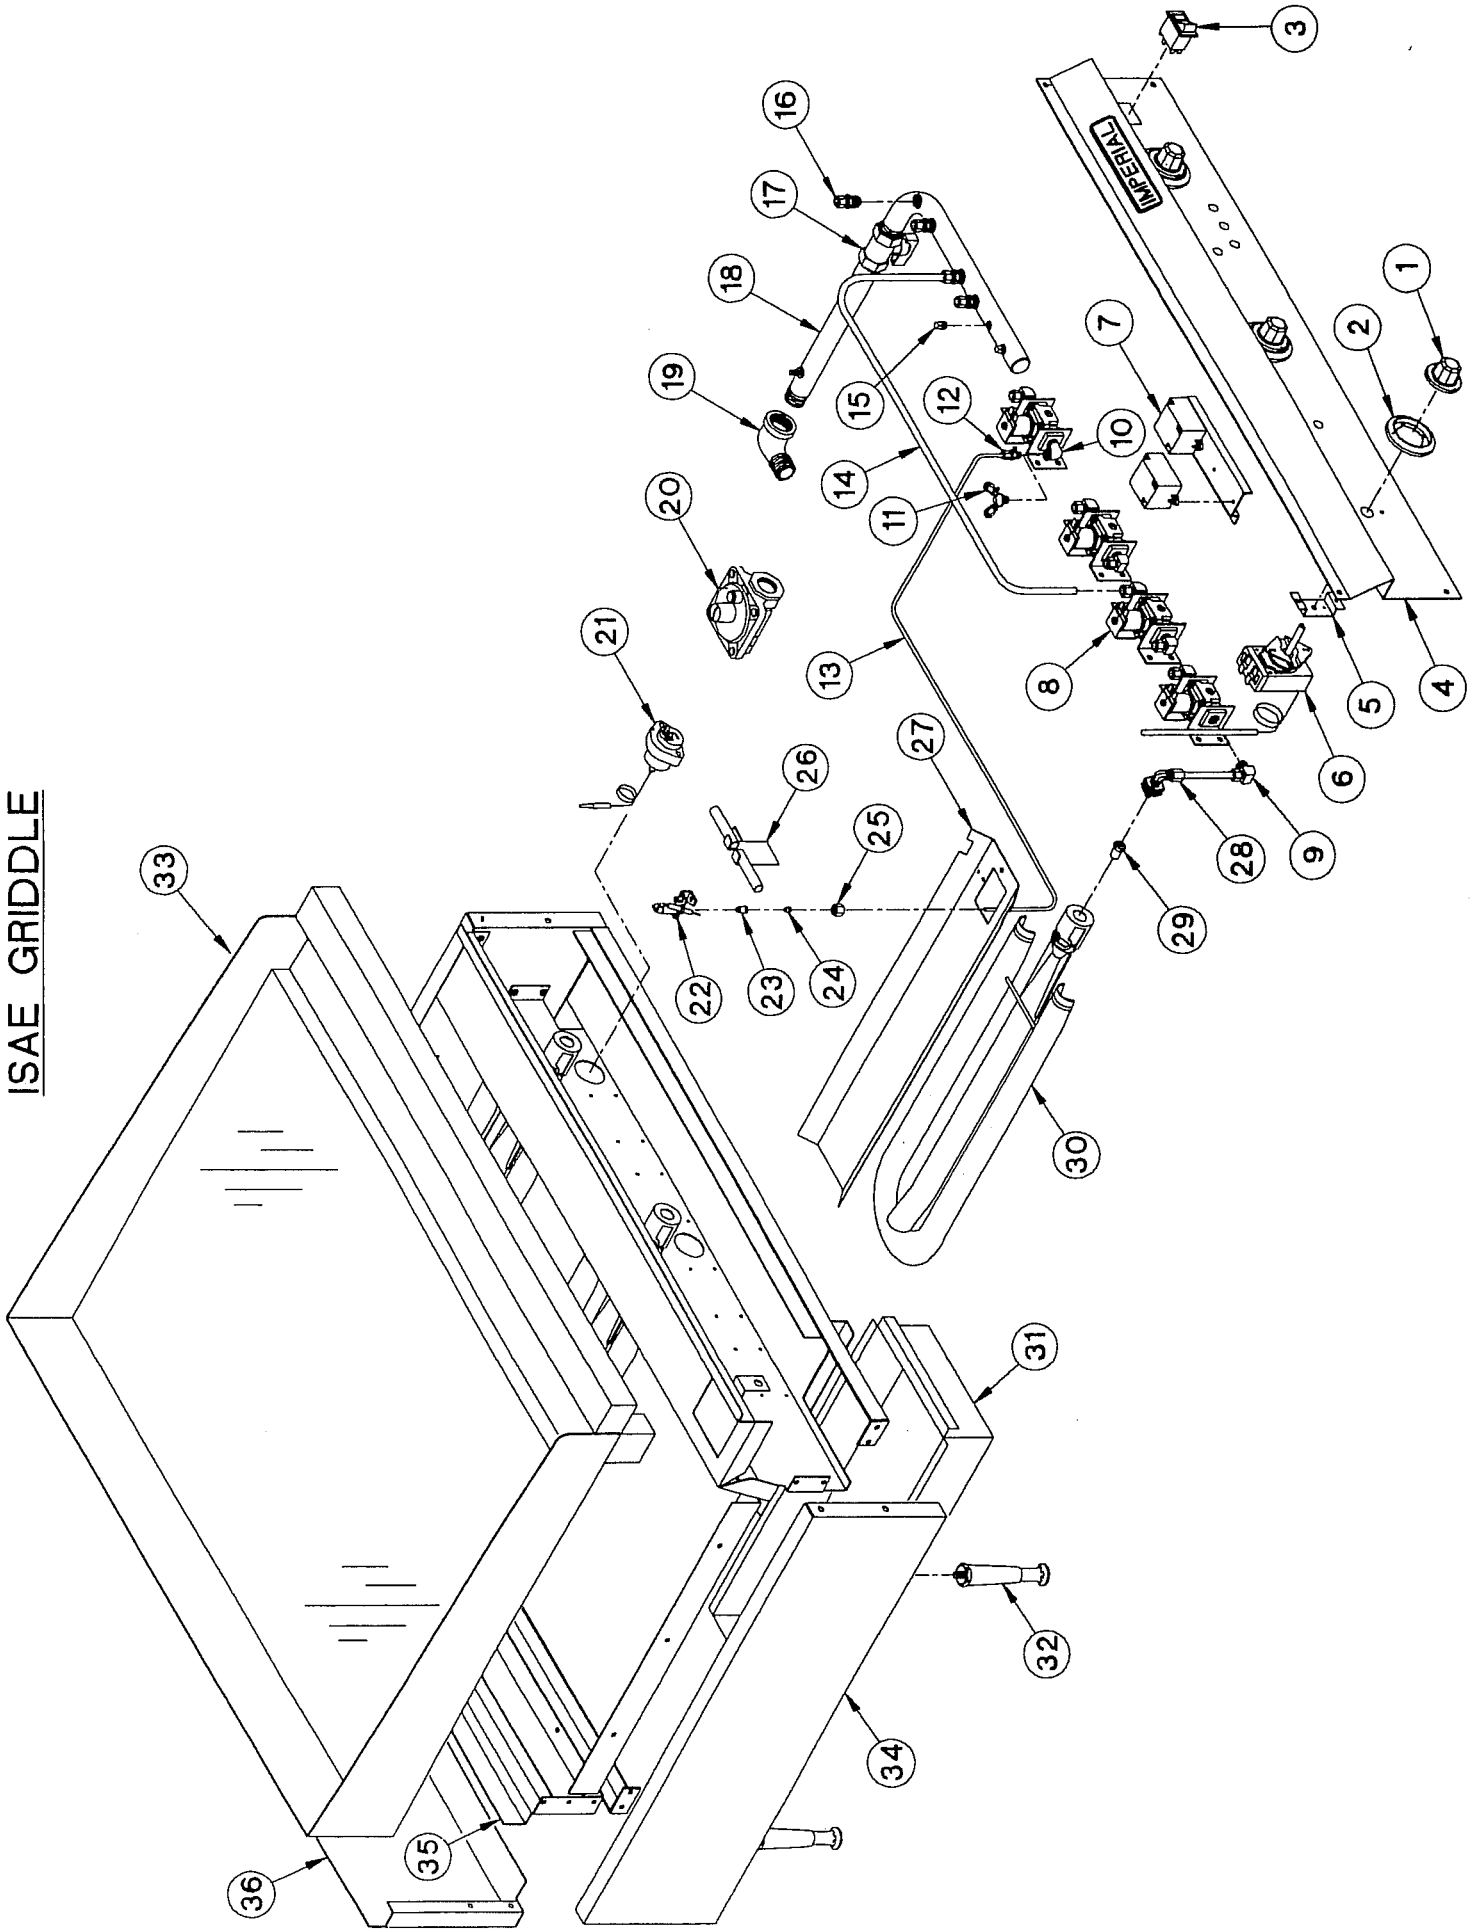

## ISAE Griddle Snap Action T-Stat, Electronic Ignition

ITEM NO	DESCRIPTION	PART #	24"	36"	48"	60"	72"
1	Thermostat knob	1161	2	3	4	5	6
2	Bezel	1162	2	3	4	5	6
3	Power Switch	1125	1	1	1	1	1
4	Valve Cover - <b>Call Factory For More info</b>	***	1	1	1	1	1
5	Thermostat Bracket	20275	2	3	4	5	6
6	Thermostat	1160	2	3	4	5	6
7	Spark Module	1140	1	2	3	4	5
8	Solenoid Valve	1134	3	4	5	6	7
***9	90 Degree Elbow 1/4" NPT X 3/8"	1613	5	7	9	11	13
10	90 Degree Street Elbow 1/8"	1635	3	4	5	6	7
11	Adjustable Double Pilot Valve 1/4" Nut And Ferrel	1608		1	1	2	2
12	Adjustable Single Pilot Valve 3/16" Nut And Ferrel	1607	1				1
13	Aluminized Tubing 1/4"	1205-**	***	***	***	***	***
14	Aluminized Tubing 3/8"	2102-**	***	***	***	***	***
15	Plug 1/8"	1013	1	1	1	1	1
16	Straight Fitting Brass	1605	3	4	5	6	7
17	Main Gas Shut Off Valve 3/4" NPT X 3/4" NPT	1645	1	1	1	1	1
18	Manifold Pipe Assembly	14044	1	1	1	1	1
19	90 Degree Street Elbow 3/4"	1655	1	1	1	1	1
20	Gas Pressure Regulator 3/4" - NAT.	1050	1	1	1	1	1
	Gas Pressure Regulator 3/4" - L.P.	1051	1	1	1	1	1
21	Flame Switch	1133	1	2	3	4	5
22	Pilot Burner W/ Ignition Wire Attached - NAT.	1120	1	2	3	4	5
	Pilot Burner W/ Ignition Wire Attached - L.P.	1119	1	2	3	4	5
23	Pilot Orifice - NAT.	1017	1	2	3	4	5
	Pilot Orifice - L.P.	1018	1	2	3	4	5
***24	Ferrel Over Sized 3/8"	1632	1	2	2	4	5
***25	Compression Fitting Nut 3/8"	1638	1	2	2	4	5
***	1/4 Fitting W / Ferral	1633	***	***	***	***	***
26	Flash Tube For Pilot	1670	1	2	3	4	5
27	Aeration Plate For Snap Action Griddle	12095	1	2	3	4	5
***28	1/4 90 Degree Elbow Orifice Fitting (Brass)	1615	2	3	4	5	6
29	Burner Orifice - NAT.	1700-44	2	3	4	5	6
	Burner Orifice - L.P.	1700-53	2	3	4	5	6
30	"U" Burner Assembly W / Air Shutter	1295	2	3	4	5	6
31	Grease Can 10 X 16	12019	1	1	1	1	2
	Grease Can, extra capacity, 9W x 3.25H x 16L						
32	Adjustable Leg 4"	1010	4	4	4	4	4
***	4" S/S Adjustable Leg 1/2 Stud W / Nylon Glide	3901	4	4	4	4	4
33	Griddle Plate Assembly 24"	12110	1				
	Griddle Plate Assembly 36"	12111		1			
	Griddle Plate Assembly 48"	12112			1		
	Griddle Plate Assembly 60"	12113				1	
	Griddle Plate Assembly 72"	12114					1
34	Side Panel R / H	20245	1	1	1	1	1
***	Side Panel L / H	20245	1	1	1	1	1
35	Rear Plate Support 24"	20475	1				
	Rear Plate Support 36"	20476		1			
	Rear Plate Support 48"	20477			1		
	Rear Plate Support 60"	20478				1	
	Rear Plate Support 72"	20479					1
36	Back Panel 24"	12125	1				
	Back Panel 36"	12126		1			
	Back Panel 48"	12127			1		
	Back Panel 60"	12128				1	
	Back Panel 72"	12129					1