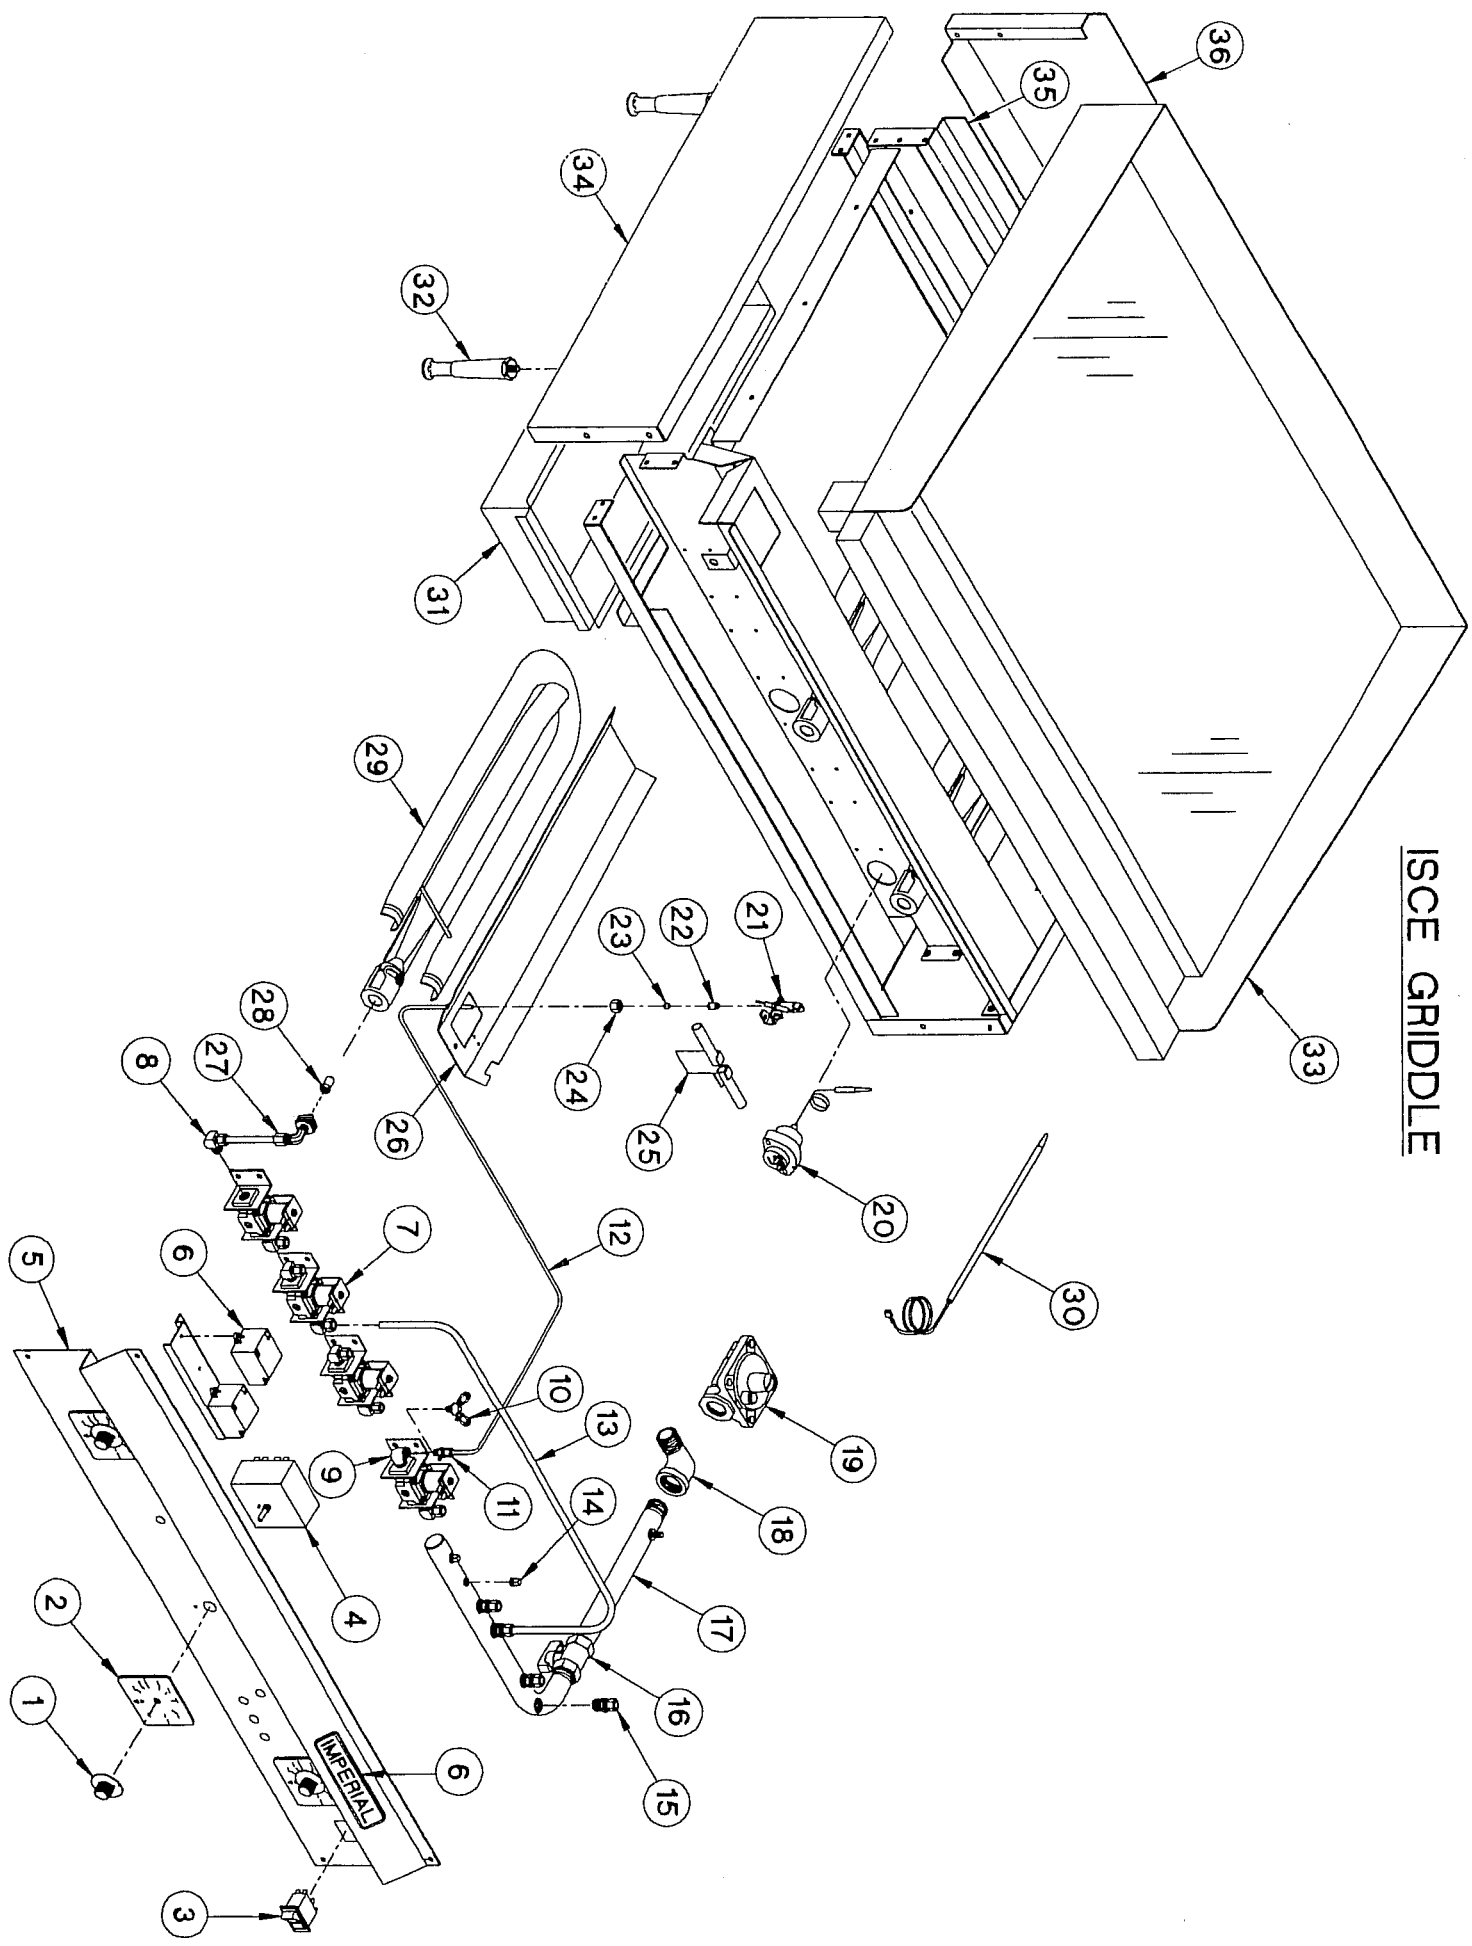

ISCE GRIDDLE

ISCE GRIDDLE SNAP ACTION THERMOSTAT

ITEM NO	DESCRIPTION	PART #	24"	36"	48"	60"	72"
1	Thermostat Knob	1163	2	3	4	5	6
2	Thermostat Decal	1168	2	3	4	5	6
3	Power Switch	1125	1	1	1	1	1
4	Temperature Controller, Not Available, Use 33801	1305	2	3	4	5	6
	Temperature Controller, In Use since April 2005	33801					
5	Valve Cover	***	1	1	1	1	1
6	Spark Module	1140					
7	Solenoid Valve	1134	3	4	5	6	7
***8	90 Degree Elbow 1/4" NPT X 3/8"	1613	5	7	9	11	13
9	90 Degree Street Elbow 1/8"	1635	3	4	5	6	7
10	Adjustable Double Pilot Valve 1/4" Nut And Ferrel	1608		1	1	2	2
11	Adjustable Single Pilot Valve 3/16" Nut And Ferrel	1607	1				1
12	Aluminized Tubing 1/4"	2105-**	***	***	***	***	***
13	Aluminized Tubing 3/8"	2102-**	***	***	***	***	***
14	Plug 1/8"	1013	1	1	1	1	1
15	1/4in.X 3/8in.Straight Fitting	1605	3	4	5	6	7
16	NPT Main Gas Shut Off Valve 3/4" NPT X 3/4"	1645	1	1	1	1	1
17	Manifold Pipe Assembly	14044	1	1	1	1	1
18	90 Degree Street Elbow 3/4"	1655	1	1	1	1	1
19	Gas Pressure Regulator 3/4" - NAT.	1050	1	1	1	1	1
	Gas Pressure Regulator 3/4" - L.P.	1051	1	1	1	1	1
20	Flame Switch	1133	1	2	3	4	5
21	Pilot Burner W / Ignition Wire Attached - NAT.	1120	1	2	3	4	5
	Pilot Burner W / Ignition Wire Attached - L.P.	1119	1	2	3	4	5
22	Pilot Orifice - NAT.	1017	1	2	3	4	5
	Pilot Orifice - L.P.	1018	1	2	3	4	5
23	Ferrel Over Sized 3/8"	1632	1	2	2	4	5
24	Compression Fitting Nut 3/8"	1638	1	2	2	4	5
***	1/4 Fitting W / Ferrel	1633					
25	Flash Tube For Pilot	1670	1	2	3	4	5
26	Aeration Plate For Snap Action Griddle	12095	1	2	3	4	5
***27	1/4 90 Degree Elbow Orifice Fitting - Brass	1615	2	3	4	5	6
28	Burner Orifice - NAT.	1700-44	2	3	4	5	6
	Burner Orifice - L.P.	1700-53	2	3	4	5	6
29	"U" Burner Assembly W / Air Shutter	1295	2	3	4	5	6
30	Probe For ISCE Griddle	1315	2	3	4	5	6
31	Grease can 10 X 16	12019	1	1	1	1	2
32	Adjustable Leg 4"	1010	4	4	4	4	4
***	4" S/S Adjustable Leg 1/2 Stud W / Nylon Glide	3901	4	4	4	4	4
33	Griddle Plate Assembly 24"	12110	1				
	Griddle Plate Assembly 36"	12111		1			
	Griddle Plate Assembly 48"	12112			1		
	Griddle Plate Assembly 60"	12113				1	
	Griddle Plate Assembly 72"	12114					1
34	Side Panel R / H	20245	1	1	1	1	1
***	Side Panel L / H	?	1	1	1	1	1
35	Rear Plate Support 24"	20475	1				
	Rear Plate Support 36"	20476		1			
	Rear Plate Support 48"	20477			1		
	Rear Plate Support 60"	20478				1	
	Rear Plate Support 72"	20479					1
36	Back Panel 24"	12125	1				
	Back Panel 36"	12126		1			
	Back Panel 48"	12127			1		
	Back Panel 60"	12128				1	
	Back Panel 72"	12129					1