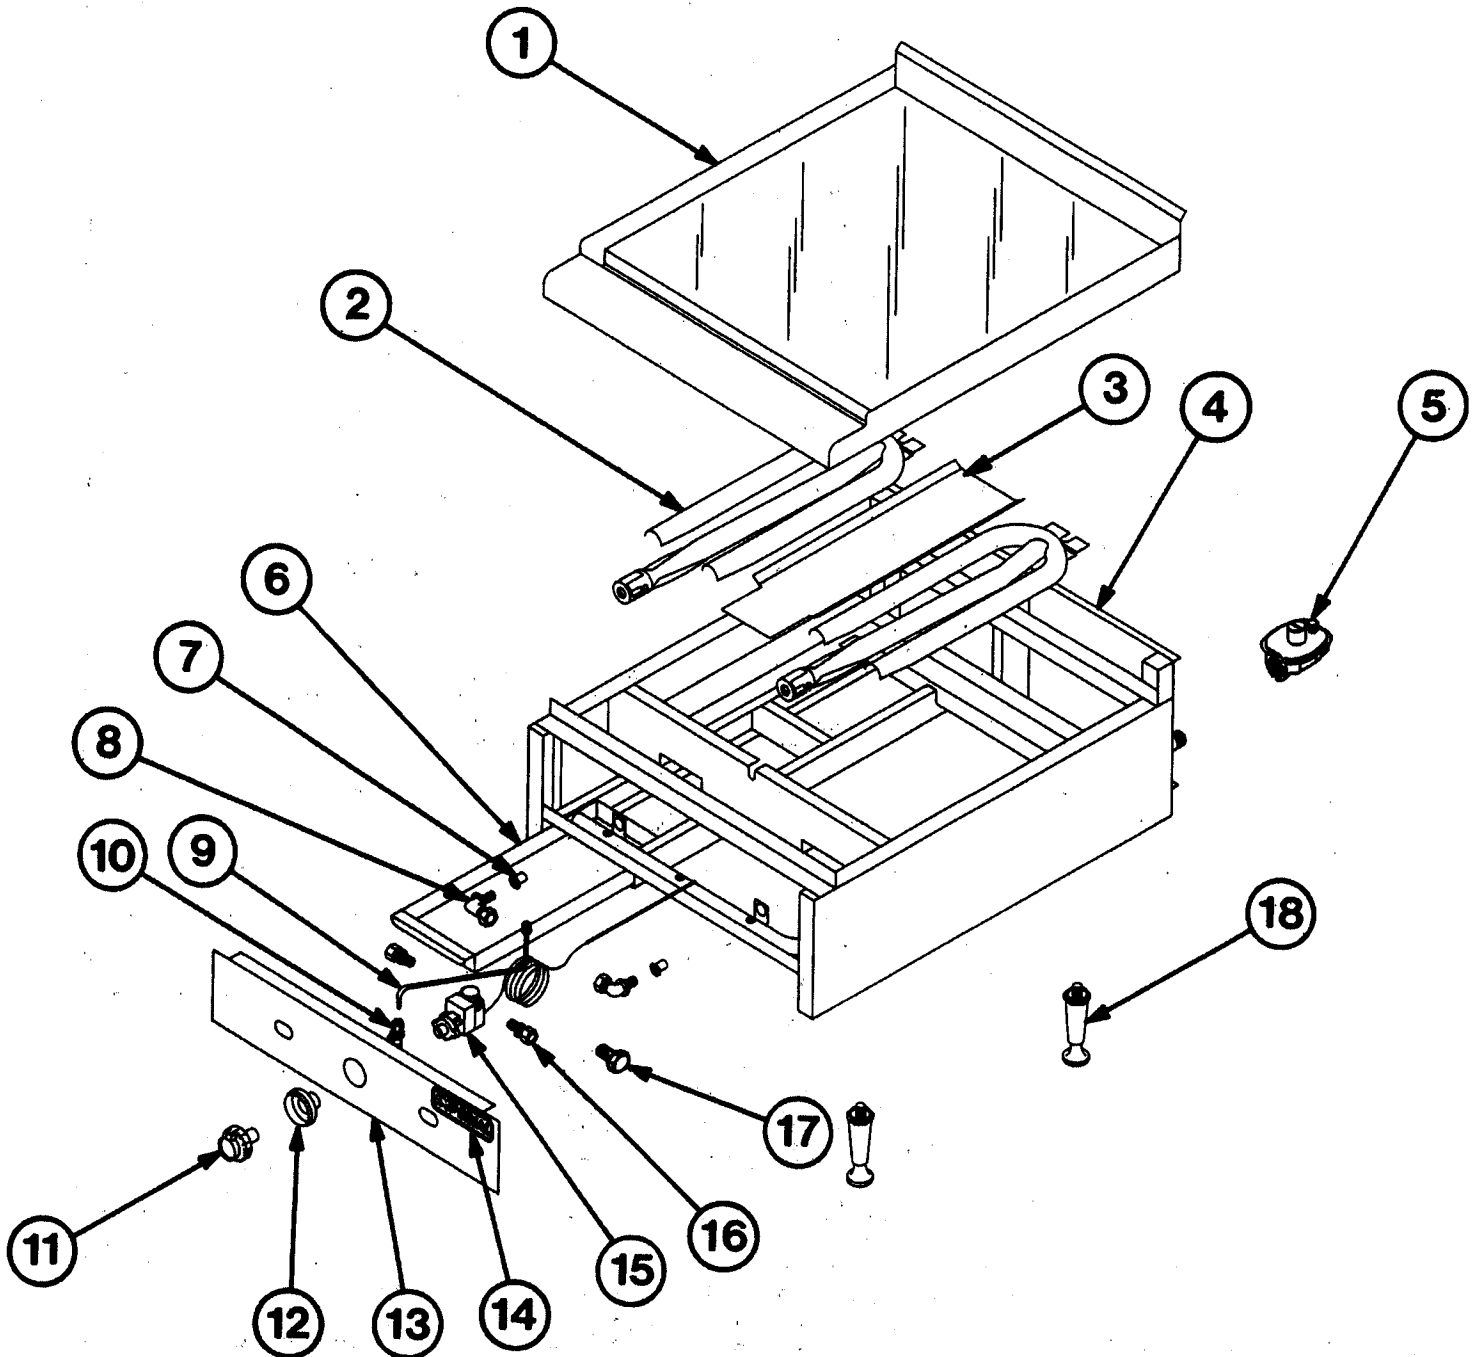

ITG SERIES THERMOSTATICALLY CONTROLLED GRIDDELS
REPLACEMENT PARTS FOR ALL ITG MODELS