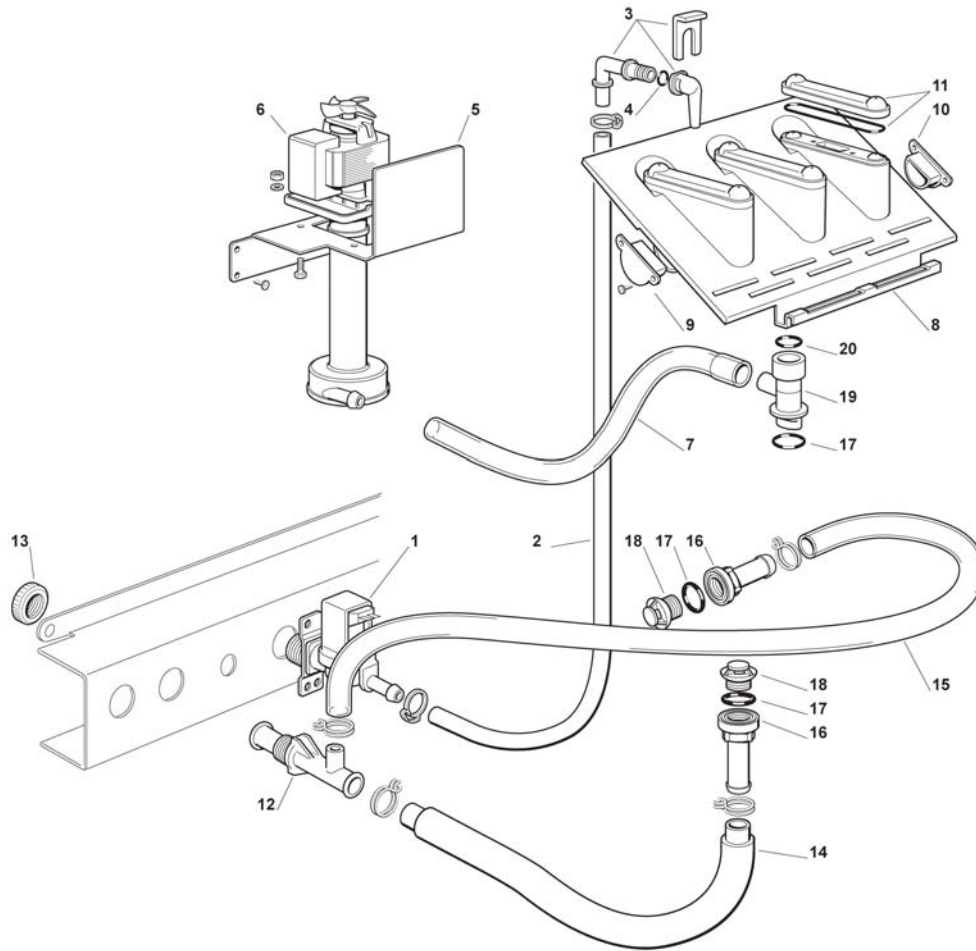

ICEU070A Service Parts

Refrigeration System

Item Number	Part Number	Description
1	1011411-30	Compressor
2	1011411-31	Start Capacitor
3	1011411-32	Protector
4	1011411-33	Relay
5	1011411-34	Valve Body
6	1011411-35	Valve Core
7	1011411-36	Cap
8	1011411-37	Fan Motor
8a	1011411-38	Fan Blade
9	1011337-48	Condenser
11	1011337-49	Filter
12	1011337-58	Mechanical Filter
13	1011337-56	Hot Gas Valve Body
13a	1011337-57	Coil
14	1011411-39	Evaporator assy
15	1011411-40	Suction Line assy
22	1011337-46	Metal Clip
23	1011411-41	Bulb Holder

ICEU070A Service Parts

Water System

Item Number	Part Number	Description	Item Number	Part Number	Description
1	1011337-28	Water Inlet Valve	15	1011411-52	Tube
1a	1011411-42	Flow Control	16	1011411-53	Bin Drain
2	1011411-43	Tube, per meter	17	1011337-34	O Ring
3	1011411-44	Water Inlet Elbow assy	18	1011337-32	Drain Filter
4	1011411-45	O Ring	19	1011411-54	Spray System Seat
5	1011411-46	Metal Bracket	20	1011411-55	O Ring
6	1011337-31	Water Pump	Not Shown		
7	1011411-47	Tube	21	1011411-64	Water Inlet Adapter
8	1011411-48	Spray System Assy	22	1011411-65	Water Inlet Adapter
9	1011411-49	Plastic Plug			O Ring
10	1011411-50	Plastic Plug			
11	1011411-51	Spray Cover Kit			
12	1011337-38	Tee Tube			
13	1011337-42	Plastic Nut			
14	1011337-39	Tube			