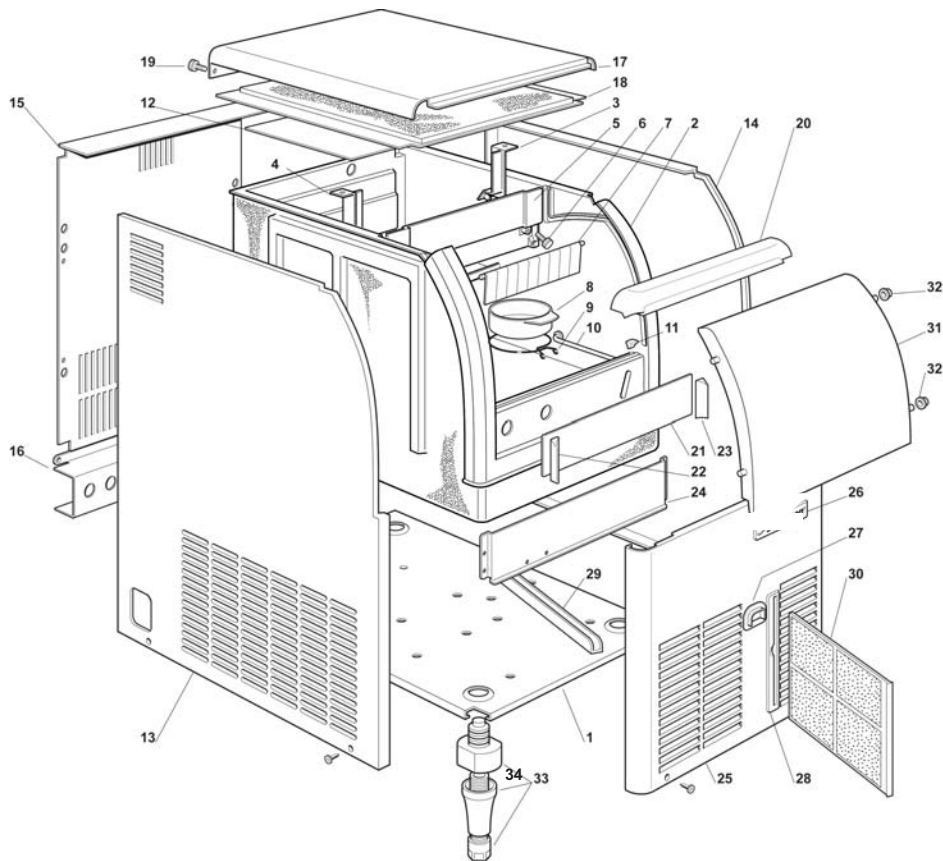

Ice-O-Matic[®]

**SERVICE PARTS MANUAL
ICE UNDERCOUNTER SERIES CUBERS
MODEL-ICEU070A**

Ice-O-Matic
11100 East 45th Ave
Denver, Colorado 80239
Part Number 9081374-02

Date1/10

ICEU070A Service Parts

This is the list of service parts for the ICEU070A undercounter ice machine.

ICEU070A Service Parts

Cabinet

Item Number	Part Number	Description	Item Number	Part Number	Description
1	1011411-01	Unit Base	17	1011411-15	Insulated Top Panel
2	1011411-02	Insulated Storage Bin	19	1011411-16	Thumb Screw
3	1011411-03	Curtain Bracket Right	20	1011411-17	Front Liner
4	1011411-04	Curtain Bracket Left	21	1011411-18	Front Plate
5	1011411-05	Curtain Bracket Upper	22	1011411-19	Corner Protection Left
6	1011411-06	Thumb Screw	23	1011411-20	Corner Protection Right
7	1011411-07	Curtain assy	24	1011411-21	Bracket, Front
8	1011411-08	Plastic Plug	25	1011411-22	Panel, Front
9	1011411-09	Spring	26	1011411-23	Logo, Ice-O-matic
10	1011337-17	Bulb Holder	27	1011411-24	Front Switch Plastic Protection
11	1011411-10	Shock Absorber	28	1011411-25	Air Filter Seat
12	1011337-03	Evaporator Cover	29	1011411-26	Slide, Air Filter
13	1011411-11	Panel, Left Side	30	1011411-27	Air Filter
14	1011411-12	Panel, Right Side	31	1011411-28	Bin Door
15	1011411-13	Panel, Rear	32	1011337-07	Bushing
16	1011411-14	Bracket	33	1011411-29	Legs Kit
			34	1011411-66	Leg Socket

ICEU070A Service Parts

Refrigeration System

Item Number	Part Number	Description
1	1011411-30	Compressor
2	1011411-31	Start Capacitor
3	1011411-32	Protector
4	1011411-33	Relay
5	1011411-34	Valve Body
6	1011411-35	Valve Core
7	1011411-36	Cap
8	1011411-37	Fan Motor
8a	1011411-38	Fan Blade
9	1011337-48	Condenser
11	1011337-49	Filter
12	1011337-58	Mechanical Filter
13	1011337-56	Hot Gas Valve Body
13a	1011337-57	Coil
14	1011411-39	Evaporator assy
15	1011411-40	Suction Line assy
22	1011337-46	Metal Clip
23	1011411-41	Bulb Holder