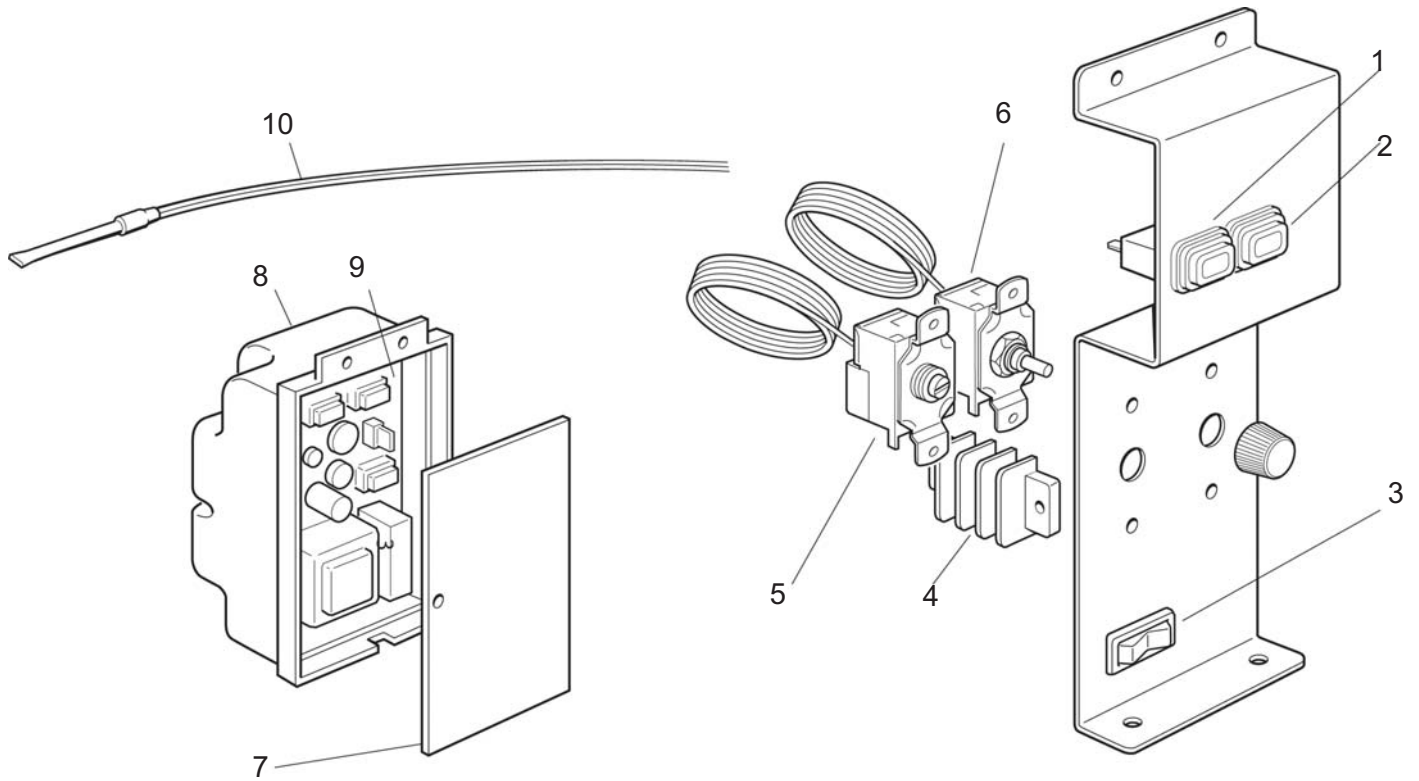

ICEU070A Service Parts

Refrigeration System

Item Number	Part Number	Description
1	1011411-30	Compressor
2	1011411-31	Start Capacitor
3	1011411-32	Protector
4	1011411-33	Relay
5	1011411-34	Valve Body
6	1011411-35	Valve Core
7	1011411-36	Cap
8	1011411-37	Fan Motor
8a	1011411-38	Fan Blade
9	1011337-48	Condenser
11	1011337-49	Filter
12	1011337-58	Mechanical Filter
13	1011337-56	Hot Gas Valve Body
13a	1011337-57	Coil
14	1011411-39	Evaporator assy
15	1011411-40	Suction Line assy
22	1011337-46	Metal Clip
23	1011411-41	Bulb Holder

ICEU070A Service Parts

Water System

Item Number	Part Number	Description	Item Number	Part Number	Description
1	1011337-28	Water Inlet Valve	15	1011411-52	Tube
1a	1011411-42	Flow Control	16	1011411-53	Bin Drain
2	1011411-43	Tube, per meter	17	1011337-34	O Ring
3	1011411-44	Water Inlet Elbow assy	18	1011337-32	Drain Filter
4	1011411-45	O Ring	19	1011411-54	Spray System Seat
5	1011411-46	Metal Bracket	20	1011411-55	O Ring
6	1011337-31	Water Pump	Not Shown		
7	1011411-47	Tube	21	1011411-64	Water Inlet Adapter
8	1011411-48	Spray System Assy	22	1011411-65	Water Inlet Adapter
9	1011411-49	Plastic Plug			O Ring
10	1011411-50	Plastic Plug			
11	1011411-51	Spray Cover Kit			
12	1011337-38	Tee Tube			
13	1011337-42	Plastic Nut			
14	1011337-39	Tube			

ICEU070A Service Parts

Control System

Item Number	Part Number	Description
1	1011411-56	Warning Light - Reset Button
2	1011411-57	Master Lighted Switch
3	1011411-58	Switch
4	1011337-64	Terminal Board
5	1011411-59	Bin Thermostat
6	1011337-68	Evap. Thermostat
7	1011411-60	Cover
8	1011411-61	Metal Control box
9	1011411-62	PC Board - Cleaning Remind
10	1011411-63	Condenser Sensor