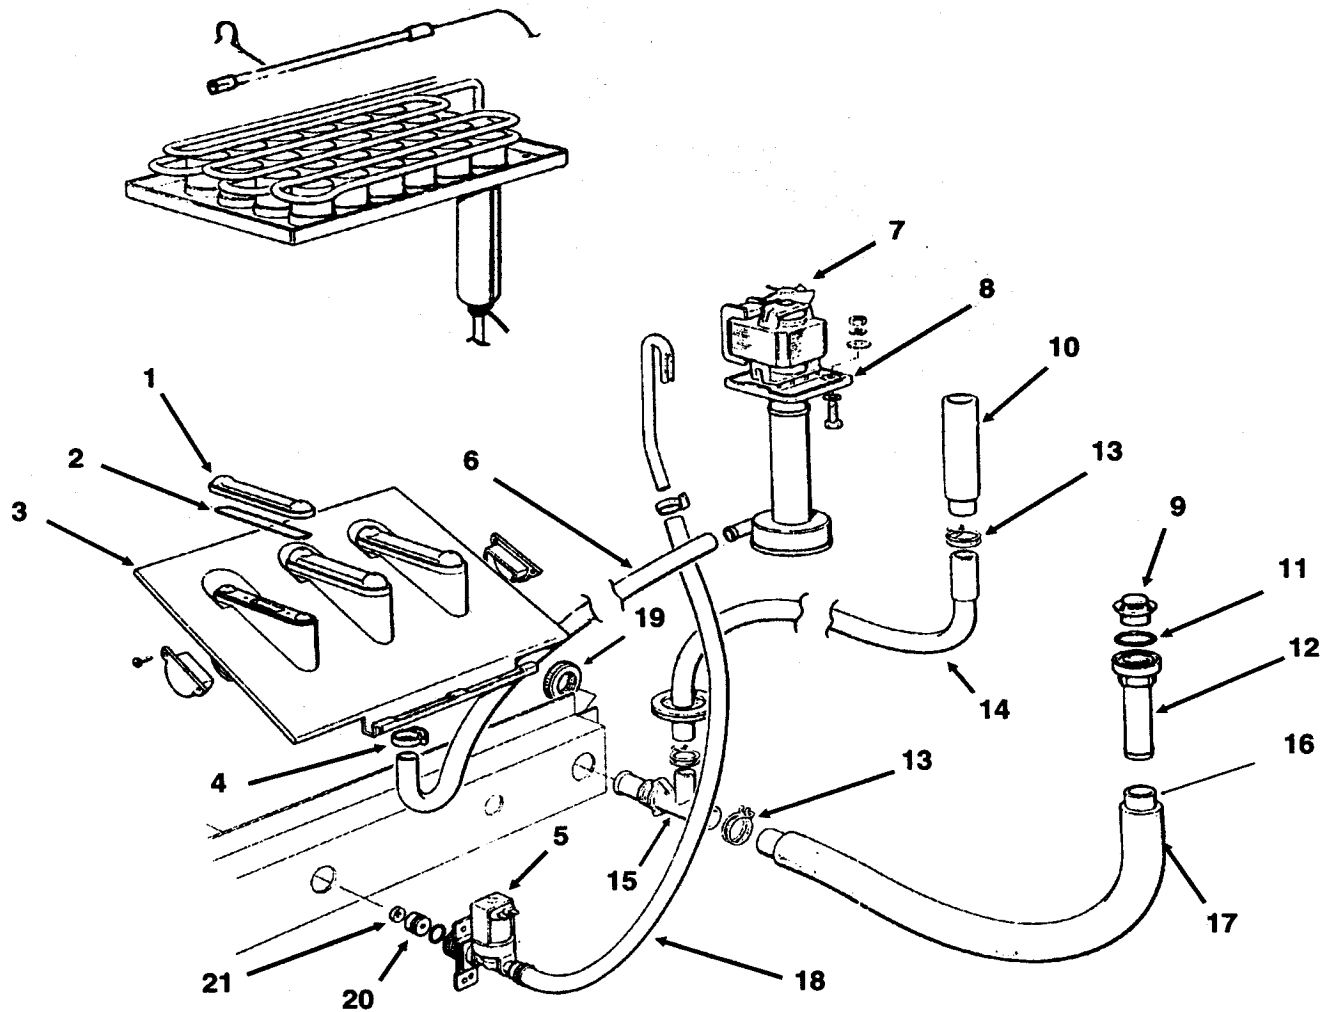

This parts list contains the service parts available for the ICEU060 Undercounter icemakers.

Check the model number on the data plate and refer to the correct listing for the specific component.

Check carefully that the correct part is identified and ordered.

Table of Contents	Page 1
Cabinet	Page 2
Water System	Page 3
Refrigeration	Page 4
Control Box	Page 5

Ice-O-Matic
11100 East 45th Ave.
Denver Co. 80239
800-423-3367

The ICEU060 Service And Installation Manual is available separately, Part Number 9081291-01

ICEU060 Series Service Parts Cabinet

Item No.	Part Number	Description	Item No.	Part Number	Description
1	1011337-01	Top Panel	11	1011337-13	Lower Back Panel
2	1011137-02	Insulation	12	1011337-14	Back Panel
2a	1011137-03	Cover	13	1011337-15	Screw
3	1011337-04	Brace	14	1011337-16	Screw
4	1011337-05	Upper Door Frame	15	1011337-17	Bin Thermostat Brkt.
5	1011337-06	Door	16	1011337-18	Unit Frame
6	1011337-07	Door Bushing (4)	17	1011337-19	Storage Bin Assy.
7	1011337-08	Curtain	18	1011337-20	Pump Bracket
8	1011337-09	Front Panel		1011337-21	Curtain Bracket
9	1011337-10	Leg	19	1011337-22	Scoop
	1011337-11	Leg Spacer	20	1011337-23	Front Plate
10	1011337-12	Leg Leveler	21	1011337-71	Right Side Panel
			22	1011337-72	Left Side Panel

ICEU060 Series Service Parts Water System

Item No.	Part Number	Description
1	1011337-24	Spray Nozzle
2	1011337-25	Gasket
3	1011337-26	Spray System
4	1011337-27	Hose Clamp
5	1011337-28	Inlet Water Valve
6	1011337-29	Hose, Pump To Jets
7	1011337-30	Pump Fan
8	1011337-31	Water Pump
9	1011337-32	Drain Top
10	1011337-33	Stand Pipe
11	1011337-34	O-Ring
12	1011337-35	Drain Tube Fitting