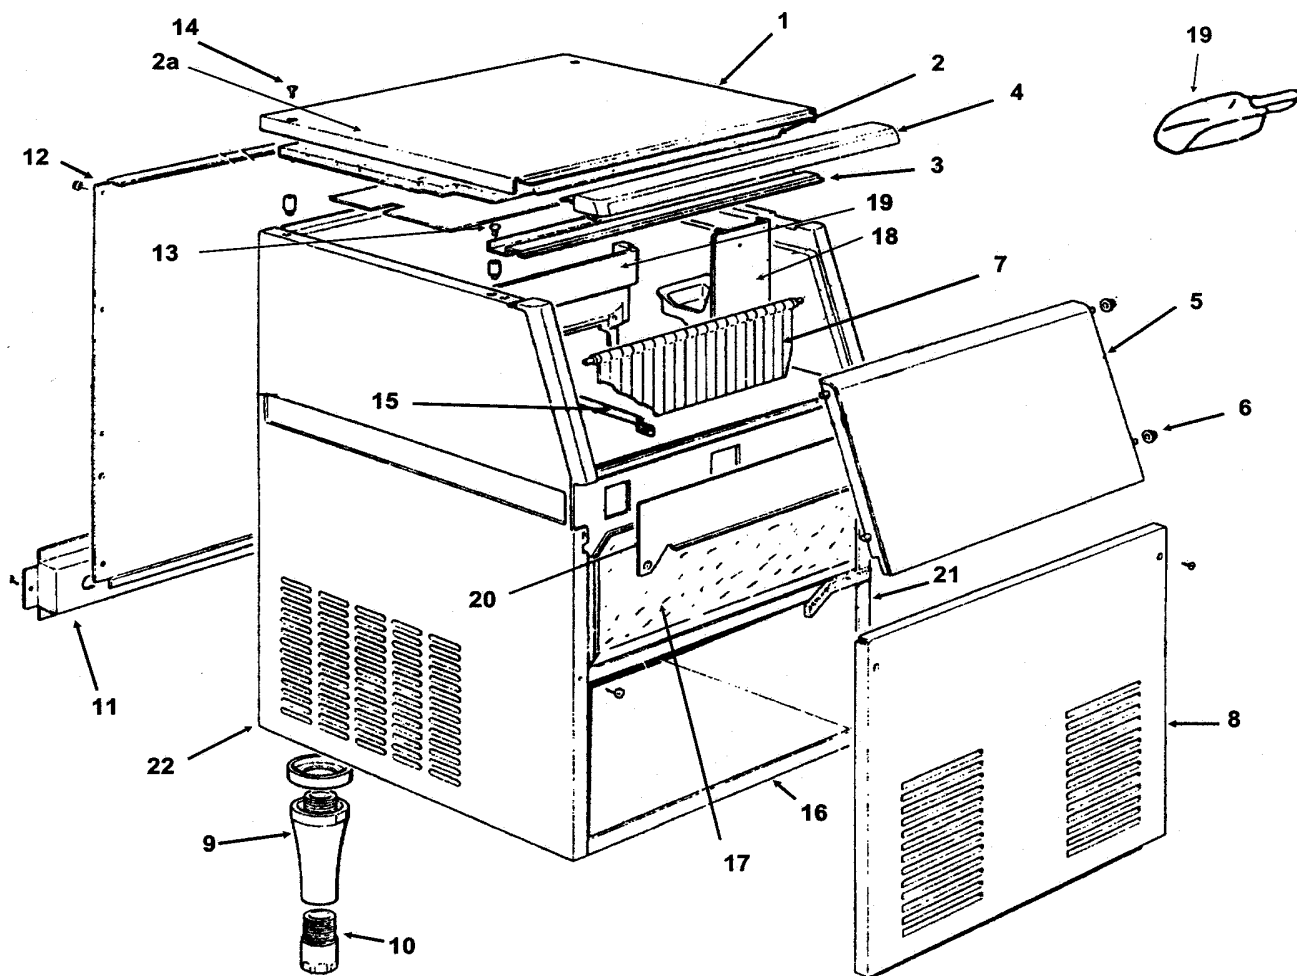

Ice-O-Matic[®]

**SERVICE PARTS MANUAL
ICE UNDERCOUNTER SERIES CUBERS
MODEL-ICEU060**

Ice-O-Matic
11100 East 45th Ave
Denver, Colorado 80239
Part Number 9081291-02

Date 1/09

ICEU060 Undercounter Service Parts

This parts list contains the service parts available for the ICEU060 Undercounter icemakers.

Check the model number on the data plate and refer to the correct listing for the specific component.

Check carefully that the correct part is identified and ordered.

Table of Contents	Page 1
Cabinet	Page 2
Water System	Page 3
Refrigeration	Page 4
Control Box	Page 5

Ice-O-Matic
11100 East 45th Ave.
Denver Co. 80239
800-423-3367

The ICEU060 Service And Installation Manual is available separately, Part Number 9081291-01

ICEU060 Series Service Parts Cabinet

Item No.	Part Number	Description	Item No.	Part Number	Description
1	1011337-01	Top Panel	11	1011337-13	Lower Back Panel
2	1011137-02	Insulation	12	1011337-14	Back Panel
2a	1011137-03	Cover	13	1011337-15	Screw
3	1011337-04	Brace	14	1011337-16	Screw
4	1011337-05	Upper Door Frame	15	1011337-17	Bin Thermostat Brkt.
5	1011337-06	Door	16	1011337-18	Unit Frame
6	1011337-07	Door Bushing (4)	17	1011337-19	Storage Bin Assy.
7	1011337-08	Curtain	18	1011337-20	Pump Bracket
8	1011337-09	Front Panel		1011337-21	Curtain Bracket
9	1011337-10	Leg	19	1011337-22	Scoop
	1011337-11	Leg Spacer	20	1011337-23	Front Plate
10	1011337-12	Leg Leveler	21	1011337-71	Right Side Panel
			22	1011337-72	Left Side Panel