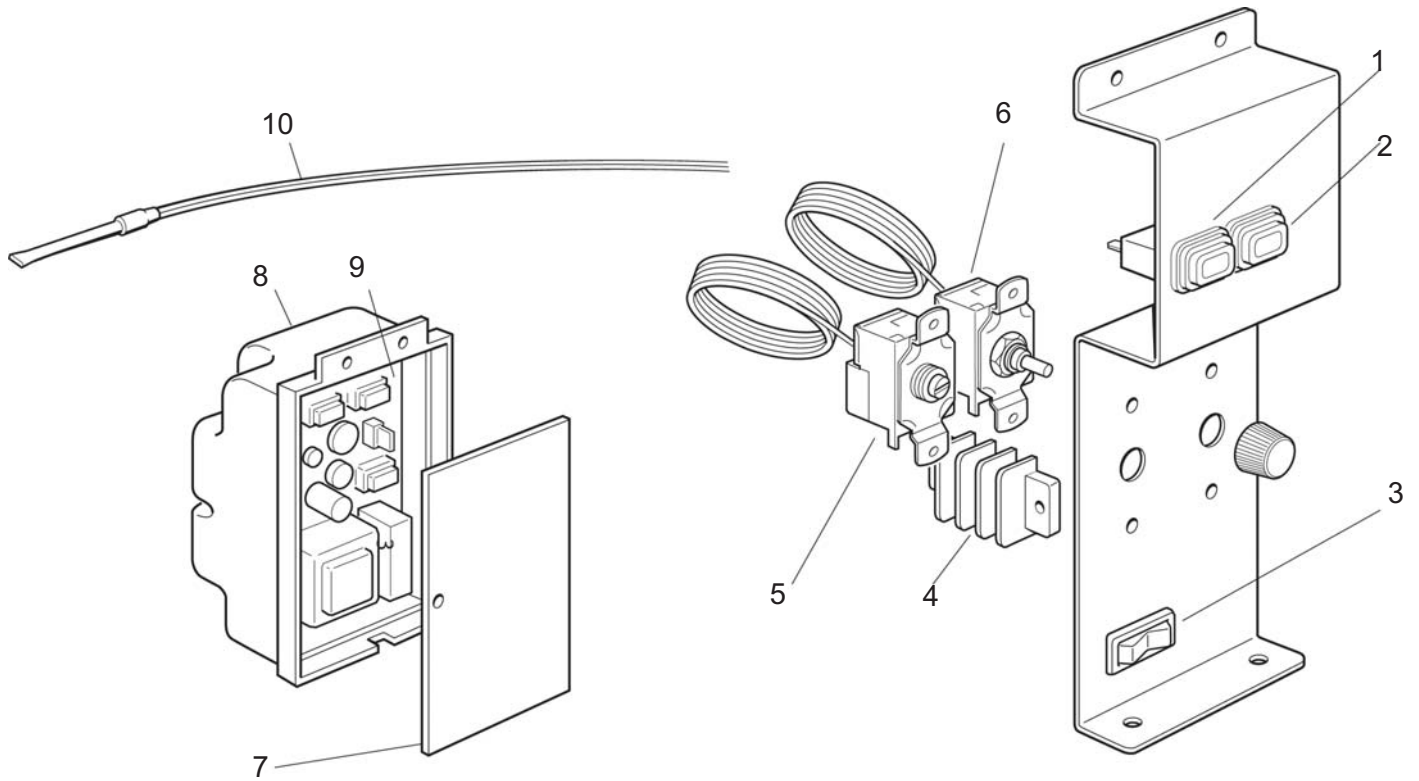

ICEU070A Service Parts

Refrigeration System

Item Number	Part Number	Description	Item Number	Part Number	Description
1	1011411-30	Compressor	12	1011337-58	Mechanical Filter
2	1011411-31	Start Capacitor	13	1011337-56	Hot Gas Valve Body
3	1011411-32	Protector	13a	1011337-57	Coil
4	1011411-33	Relay	14	1011411-39	Evaporator assy
5	1011411-34	Valve Body	15	1011411-40	Suction Line assy
6	1011411-35	Valve Core	22	1011337-46	Metal Clip
7	1011411-36	Cap	23	1011411-41	Bulb Holder
8	1011411-37	Fan Motor			
8a	1011411-38	Fan Blade			
9	1011337-48	Condenser			
11	1011337-49	Filter			

ICEU070A Service Parts

Water System

Item Number	Part Number	Description	Item Number	Part Number	Description
1	1011337-28	Water Inlet Valve	15	1011411-52	Tube
1a	1011411-42	Flow Control	16	1011411-53	Bin Drain
2	1011411-43	Tube, per meter	17	1011337-34	O Ring
3	1011411-44	Water Inlet Elbow assy	18	1011337-32	Drain Filter
4	1011411-45	O Ring	19	1011411-54	Spray System Seat
5	1011411-46	Metal Bracket	20	1011411-55	O Ring
6	1011337-31	Water Pump	Not Shown		
7	1011411-47	Tube	21	1011411-64	Water Inlet Adapter
8	1011411-48	Spray System Assy	22	1011411-65	Water Inlet Adapter
9	1011411-49	Plastic Plug			O Ring
10	1011411-50	Plastic Plug			
11	1011411-51	Spray Cover Kit			
12	1011337-38	Tee Tube			
13	1011337-42	Plastic Nut			
14	1011337-39	Tube			

ICEU070A Service Parts

Control System

Item Number	Part Number	Description
1	1011411-56	Warning Light - Reset Button
2	1011411-57	Master Lighted Switch
3	1011411-58	Switch
4	1011337-64	Terminal Board
5	1011411-59	Bin Thermostat
6	1011337-68	Evap. Thermostat
7	1011411-60	Cover
8	1011411-61	Metal Control box
9	1011411-62	PC Board - Cleaning Remind
10	1011411-63	Condenser Sensor