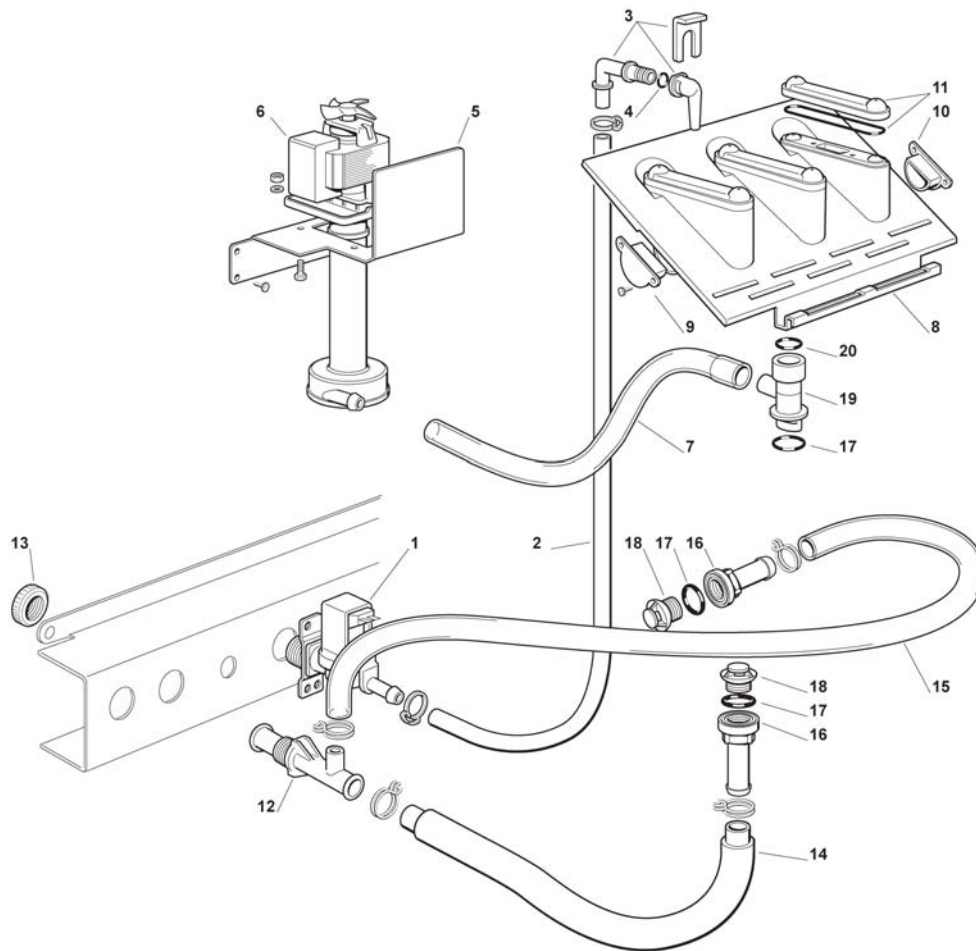

ICEU070A Service Parts

Refrigeration System

Item Number	Part Number	Description	Item Number	Part Number	Description
1	1011411-30	Compressor	12	1011337-58	Mechanical Filter
2	1011411-31	Start Capacitor	13	1011337-56	Hot Gas Valve Body
3	1011411-32	Protector	13a	1011337-57	Coil
4	1011411-33	Relay	14	1011411-39	Evaporator assy
5	1011411-34	Valve Body	15	1011411-40	Suction Line assy
6	1011411-35	Valve Core	22	1011337-46	Metal Clip
7	1011411-36	Cap	23	1011411-41	Bulb Holder
8	1011411-37	Fan Motor			
8a	1011411-38	Fan Blade			
9	1011337-48	Condenser			
11	1011337-49	Filter			

ICEU070A Service Parts

Water System

Item Number	Part Number	Description	Item Number	Part Number	Description
1	1011337-28	Water Inlet Valve	15	1011411-52	Tube
1a	1011411-42	Flow Control	16	1011411-53	Bin Drain
2	1011411-43	Tube, per meter	17	1011337-34	O Ring
3	1011411-44	Water Inlet Elbow assy	18	1011337-32	Drain Filter
4	1011411-45	O Ring	19	1011411-54	Spray System Seat
5	1011411-46	Metal Bracket	20	1011411-55	O Ring
6	1011337-31	Water Pump	Not Shown		
7	1011411-47	Tube	21	1011411-64	Water Inlet Adapter
8	1011411-48	Spray System Assy	22	1011411-65	Water Inlet Adapter
9	1011411-49	Plastic Plug			O Ring
10	1011411-50	Plastic Plug			
11	1011411-51	Spray Cover Kit			
12	1011337-38	Tee Tube			
13	1011337-42	Plastic Nut			
14	1011337-39	Tube			