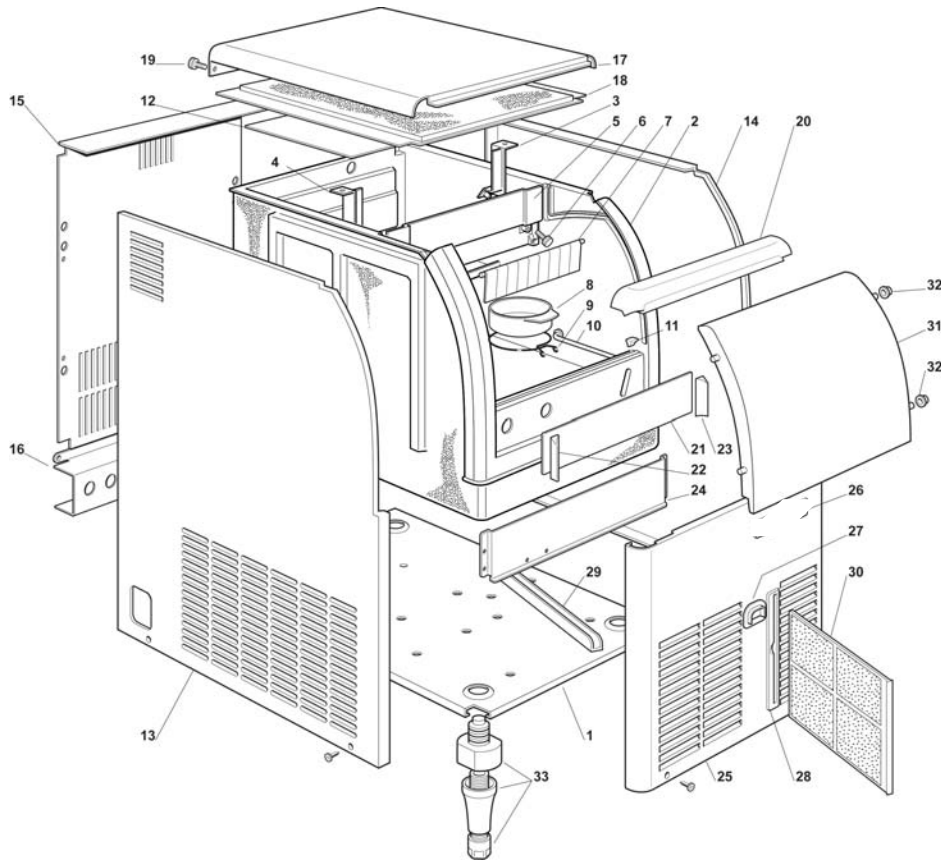

Ice-O-Matic[®]

SERVICE PARTS MANUAL ICE UNDERCOUNTER SERIES CUBERS MODEL-ICEU070A

**Ice-O-Matic
11100 East 45th Ave
Denver, Colorado 80239
Part Number 9081374-02**

Date 2/08

ICEU070A Service Parts

This is the list of service parts for the ICEU070A undercounter ice machine.

ICEU070A Service Parts

Cabinet

Item Number	Part Number	Description	Item Number	Part Number	Description
1	1011411-01	Unit Base	17	1011411-15	Insulated Top Panel
2	1011411-02	Insulated Storage Bin	19	1011411-16	Thumb Screw
3	1011411-03	Curtain Bracket Right	20	1011411-17	Front Liner
4	1011411-04	Curtain Bracket Left	21	1011411-18	Front Plate
5	1011411-05	Curtain Bracket Upper	22	1011411-19	Corner Protection Left
6	1011411-06	Thumb Screw	23	1011411-20	Corner Protection Right
7	1011411-07	Curtain assy	24	1011411-21	Bracket, Front
8	1011411-08	Plastic Plug	25	1011411-22	Panel, Front
9	1011411-09	Spring	26	1011411-23	Logo, Ice-O-matic
10	1011337-17	Bulb Holder	27	1011411-24	Front Switch Plastic Protection
11	1011411-10	Shock Absorber	28	1011411-25	Air Filter Seat
12	1011337-03	Evaporator Cover	29	1011411-26	Slide, Air Filter
13	1011411-11	Panel, Left Side	30	1011411-27	Air Filter
14	1011411-12	Panel, Right Side	31	1011411-28	Bin Door
15	1011411-13	Panel, Rear	32	1011337-07	Bushing
16	1011411-14	Bracket	33	1011411-29	Legs Kit

ICEU070A Service Parts

Refrigeration System

Item Number	Part Number	Description	Item Number	Part Number	Description
1	1011411-30	Compressor	12	1011337-58	Mechanical Filter
2	1011411-31	Start Capacitor	13	1011337-56	Hot Gas Valve Body
3	1011411-32	Protector	13a	1011337-57	Coil
4	1011411-33	Relay	14	1011411-39	Evaporator assy
5	1011411-34	Valve Body	15	1011411-40	Suction Line assy
6	1011411-35	Valve Core	22	1011337-46	Metal Clip
7	1011411-36	Cap	23	1011411-41	Bulb Holder
8	1011411-37	Fan Motor			
8a	1011411-38	Fan Blade			
9	1011337-48	Condenser			
11	1011337-49	Filter			