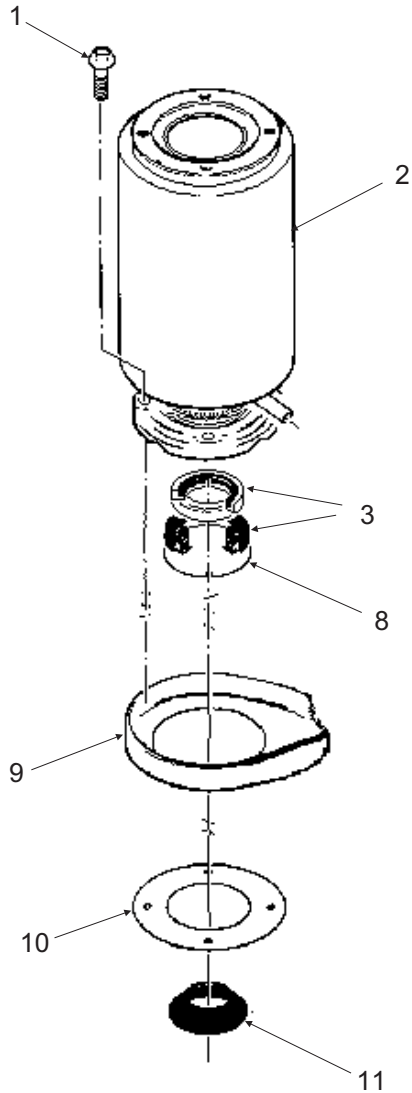

Ice-O-Matic[®]

PARTS MANUAL MFI 2406LS Series

MFI2406LS Service Parts

This parts list contains the service parts and wiring diagrams for this model. Check the model number of the machine requiring the parts to be sure that this is the correct parts list.

ITEM NUMBER	PART NUMBER	DESCRIPTION	ITEM NUMBER	PART NUMBER	DESCRIPTION
1	1011380-235	Back panel	8	1011380-237	Front Panel, S.S.
2	1011380-236	Top Panel, S.S.	9	1011380-238	Support
3	3021953-01	Service Panel, S.S.	10	101380-244	Base
4	3021952-01	Right Side Panel, S.S.	11	9031046-27	Screw
5	1011380-29	Speed Clip	12	9021112-01	Catch
6	9071974-01	IOM Emblem	13	3021950-01	Left Side Panel, S.S.
7	1011380-42	Screw	14	9031113-14	Screw
			15.	1011380-239	Center Support

MFI2406LS Service Parts Water System

ITEM NUMBER	PART NUMBER	DESCRIPTION
1	1011380-35	Cap Screw
2	1011380-172	Evaporator
3	1011380-02	Water Seal
4	9131481-01	Reservoir & Valve
5	N/A	N/A
6	N/A	N/A
7	9101334-01	Water Level Sensor
8	1011380-168	Retaining Ring for Seal
9	1011380-27	Drip Pan
10	1011380-83	Gasket
11	1011380-85	Water Shed
12	1011351-74	Inlet fitting for plastic tubing
13	1011351-75	Male connector
14	3032898-40	Inlet tubing, 4 ft. req.

ITEM NUMBER	PART NUMBER	DESCRIPTION
15	1011351-31	Pal Nut
16	9051619-01	Evap. water inlet tube
17	9021113-01	Hose clamp
18	1011380-23	Drain fitting
19	1011380-24	Res. overflow hose (rt)
	1011380-240	Res. overflow hose (left)
20	1011380-219	Reservoir bracket
21	9051610-01	Rubber cap