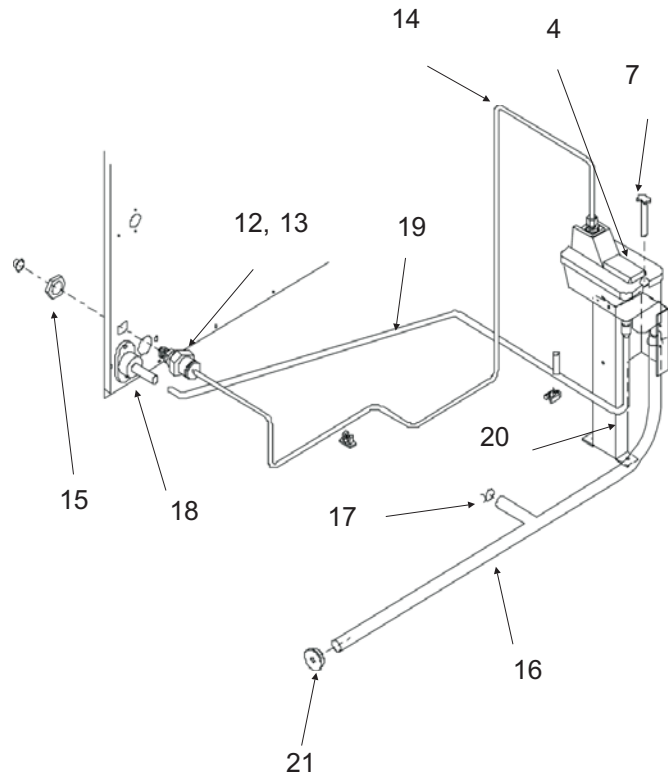

TABLE OF CONTENTS

Cabinet Assembly	Page 2
Water System.....	Page 3
Refrigeration System.....	Page 4
Evaporator,	Page 5
Gearmotor	Page 6
Control Box	Page 7
Wiring Diagrams	Page 8

MFI2406LS Service Parts Cabinet

ITEM NUMBER	PART NUMBER	DESCRIPTION	ITEM NUMBER	PART NUMBER	DESCRIPTION
1	1011380-235	Back panel	8	1011380-237	Front Panel, S.S.
2	1011380-236	Top Panel, S.S.	9	1011380-238	Support
3	3021953-01	Service Panel, S.S.	10	101380-244	Base
4	3021952-01	Right Side Panel, S.S.	11	9031046-27	Screw
5	1011380-29	Speed Clip	12	9021112-01	Catch
6	9071974-01	IOM Emblem	13	3021950-01	Left Side Panel, S.S.
7	1011380-42	Screw	14	9031113-14	Screw
			15.	1011380-239	Center Support

MFI2406LS Service Parts Water System

ITEM NUMBER	PART NUMBER	DESCRIPTION
1	1011380-35	Cap Screw
2	1011380-172	Evaporator
3	1011380-02	Water Seal
4	9131481-01	Reservoir & Valve
5	N/A	N/A
6	N/A	N/A
7	9101334-01	Water Level Sensor
8	1011380-168	Retaining Ring for Seal
9	1011380-27	Drip Pan
10	1011380-83	Gasket
11	1011380-85	Water Shed
12	1011351-74	Inlet fitting for plastic tubing
13	1011351-75	Male connector
14	3032898-40	Inlet tubing, 4 ft. req.

ITEM NUMBER	PART NUMBER	DESCRIPTION
15	1011351-31	Pal Nut
16	9051619-01	Evap. water inlet tube
17	9021113-01	Hose clamp
18	1011380-23	Drain fitting
19	1011380-24	Res. overflow hose (rt)
	1011380-240	Res. overflow hose (left)
20	1011380-219	Reservoir bracket
21	9051610-01	Rubber cap