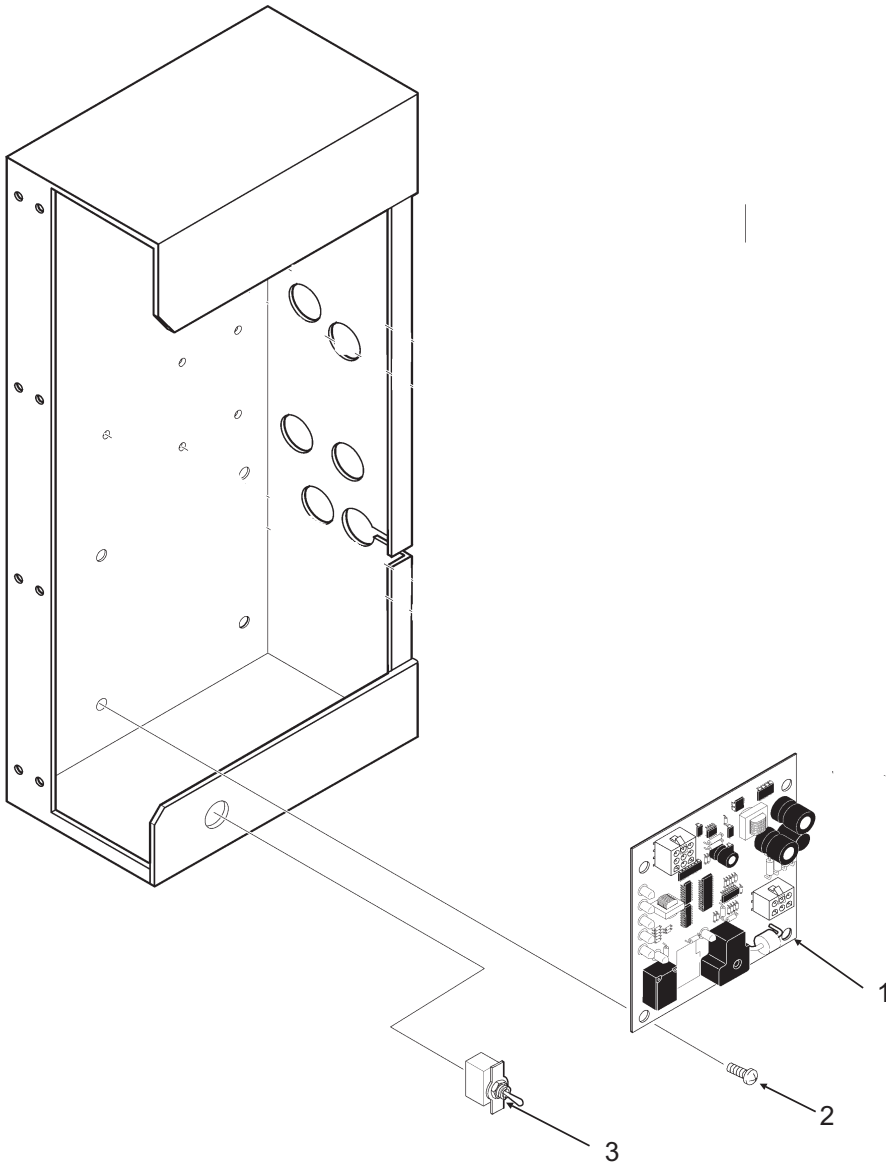

MFI2406LS Service Parts Control Box

ITEM NUMBER	PART NUMBER	DESCRIPTION
1	9101335-01	Circuit Board
2	9021120-01	Stand off
3	1011339-78	Mode Switch

Not Illustrated:

4	1011380-56	Terminal Strip