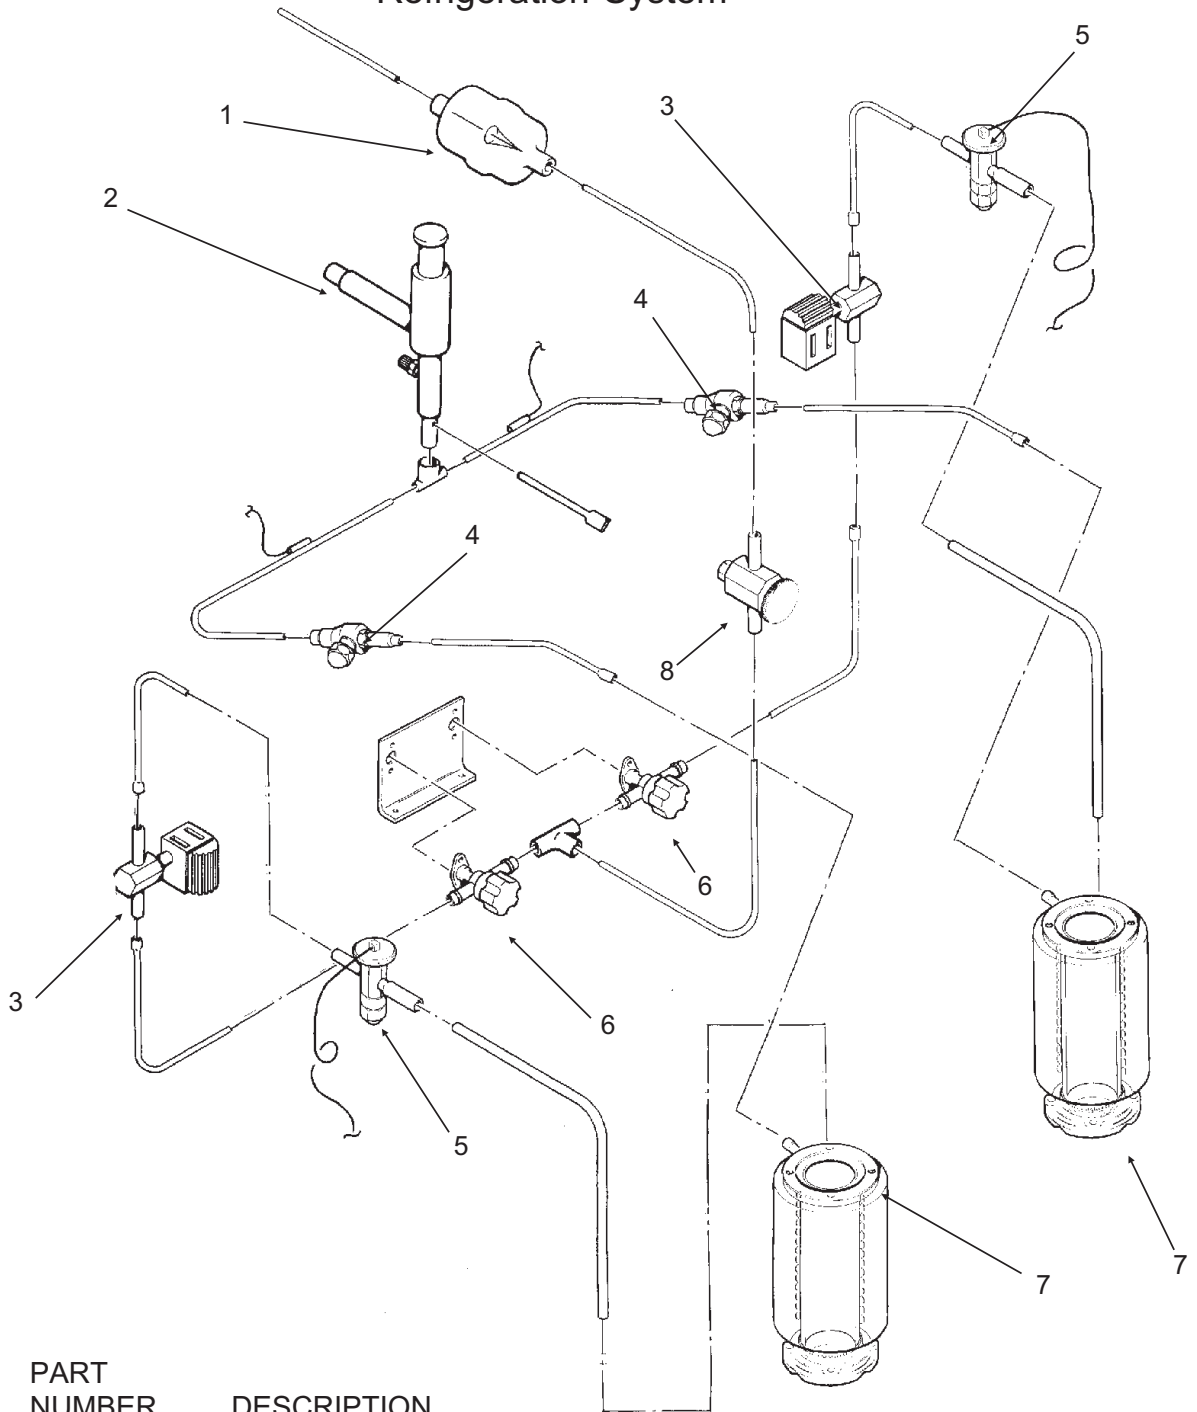

ITEM NUMBER	PART NUMBER	DESCRIPTION	ITEM NUMBER	PART NUMBER	DESCRIPTION
1	1011380-235	Back panel	8	1011380-237	Front Panel, S.S.
2	1011380-236	Top Panel, S.S.	9	1011380-238	Support
3	3021953-01	Service Panel, S.S.	10	101380-244	Base
4	3021952-01	Right Side Panel, S.S.	11	9031046-27	Screw
5	1011380-29	Speed Clip	12	9021112-01	Catch
6	9071974-01	IOM Emblem	13	3021950-01	Left Side Panel, S.S.
7	1011380-42	Screw	14	9031113-14	Screw
			15.	1011380-239	Center Support

MFI2406LS Service Parts Water System

ITEM NUMBER	PART NUMBER	DESCRIPTION
1	1011380-35	Cap Screw
2	1011380-172	Evaporator
3	1011380-02	Water Seal
4	9131481-01	Reservoir & Valve
5	N/A	N/A
6	N/A	N/A
7	9101334-01	Water Level Sensor
8	1011380-168	Retaining Ring for Seal
9	1011380-27	Drip Pan
10	1011380-83	Gasket
11	1011380-85	Water Shed
12	1011351-74	Inlet fitting for plastic tubing
13	1011351-75	Male connector
14	3032898-40	Inlet tubing, 4 ft. req.

ITEM NUMBER	PART NUMBER	DESCRIPTION
15	1011351-31	Pal Nut
16	9051619-01	Evap. water inlet tube
17	9021113-01	Hose clamp
18	1011380-23	Drain fitting
19	1011380-24	Res. overflow hose (rt)
	1011380-240	Res. overflow hose (left)
20	1011380-219	Reservoir bracket
21	9051610-01	Rubber cap

MFI2406LS Service Parts Refrigeration System

ITEM NUMBER	PART NUMBER	DESCRIPTION
1	1011380-19	Drier
2	1011380-36	EPR Valve (R404A)
	1011380-170	EPR Valve (R22)
3	1011380-63	Solenoid Valve
4	1011380-54	Ball Valve
5	1011380-51	R-404A Thermostatic Expansion Valve
	1011380-241	R-22 Thermostatic Expansion Valve
6	1011380-54	Ball valve
7	1011380-172	Evaporator
8	1011380-93	Sight Glass