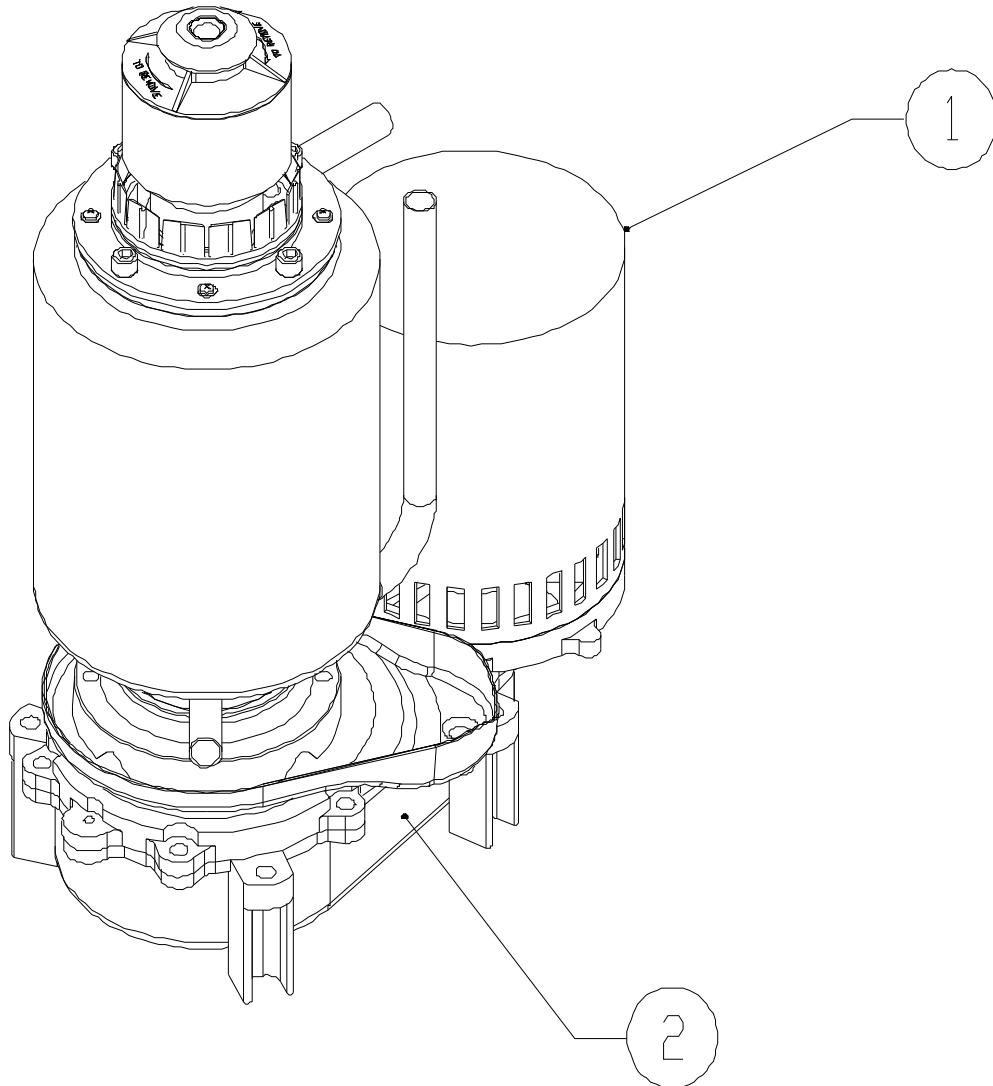

MFI2406LS Service Parts

Gearmotor

ITEM NUMBER	PART NUMBER	DESCRIPTION
1.	1011380-68	Drive Motor Only
2.	1011380-189	Gear Case Assembly
	1011380-187	Drive Motor Gear Case Assembly
	1011380-163	Gear Case Oil (14 oz required)