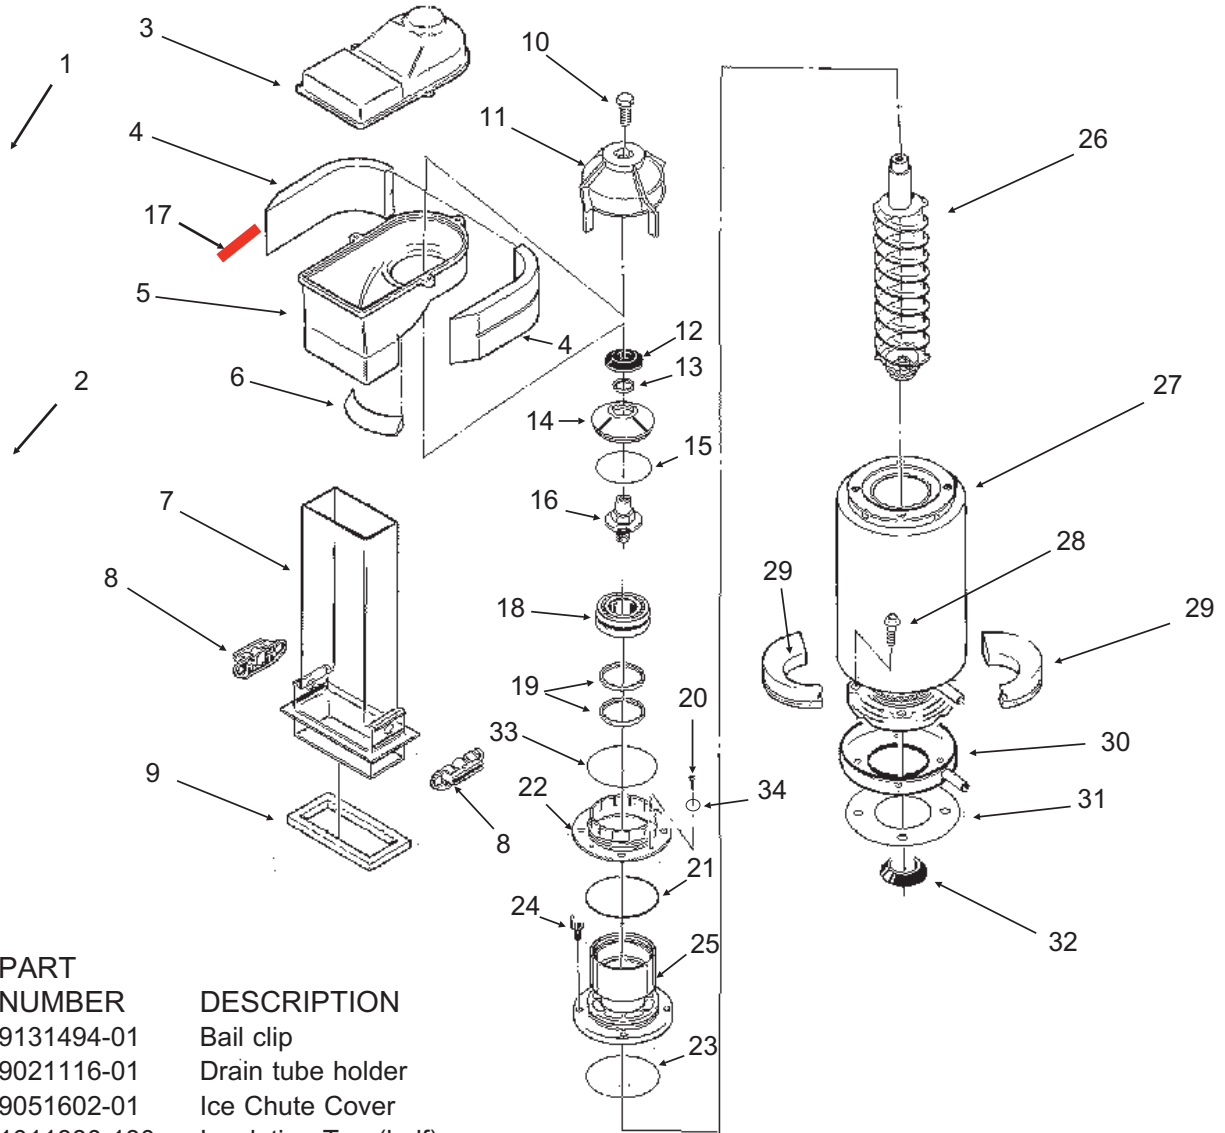

MFI2406LS Service Parts

Evaporator, Chute, Bin Controls

ITEM NUMBER	PART NUMBER	DESCRIPTION
1.	9131494-01	Bail clip
2.	9021116-01	Drain tube holder
3.	9051602-01	Ice Chute Cover
4.	1011380-180	Insulation Top (half)
5.	9131495-01	Ice Chute Body w/ins
6.	1011380-184	Insulation Collar Inside
7.	9051601-02	Ice Chute Lower
8.	1051166-01	Bin Controls Assy. (set of 2)
9.	9051614-01	Chute Gasket
10.	1011380-38	Hex Cap Screw
11.	9051603-01	Ice Sweep
12.	1011380-86	Water Shed
13.	1011380-11	Lip Seal
14.	1011380-13	Breaker Cover
15.	1011380-82	O-Ring
16.	1011380-46	Auger Stud, thrust washer
17.	1011380-205	Strap kit
18.	1011380-202	Bearing
19.	1011380-10	Lip Seal
20.	1011380-242	Screw
21.	1011380-81	O-Ring
22.	1011382-02	Slotted Collar
23.	1011380-80	O-Ring
24.	1011380-44	Soc. Head Screw
25.	1011382-01	Breaker (Divider) (includes 18 & 19)
26.	1011380-226	Auger
27.	1011380-172	Evaporator
28.	1011380-37	Cap Screw
29.	1011380-178	Insulation Bot. (half)
30.	1011380-27	Drip Pan
31.	1011380-83	Drip Pan Gasket
32.	1011380-85	Water Shed
33.	1011382-04	O-Ring
34.	1011380-243	Washer
	1011380-230	Grease Needle
	6051062-01	Bearing Grease
	6051036-01	Food Grade Grease