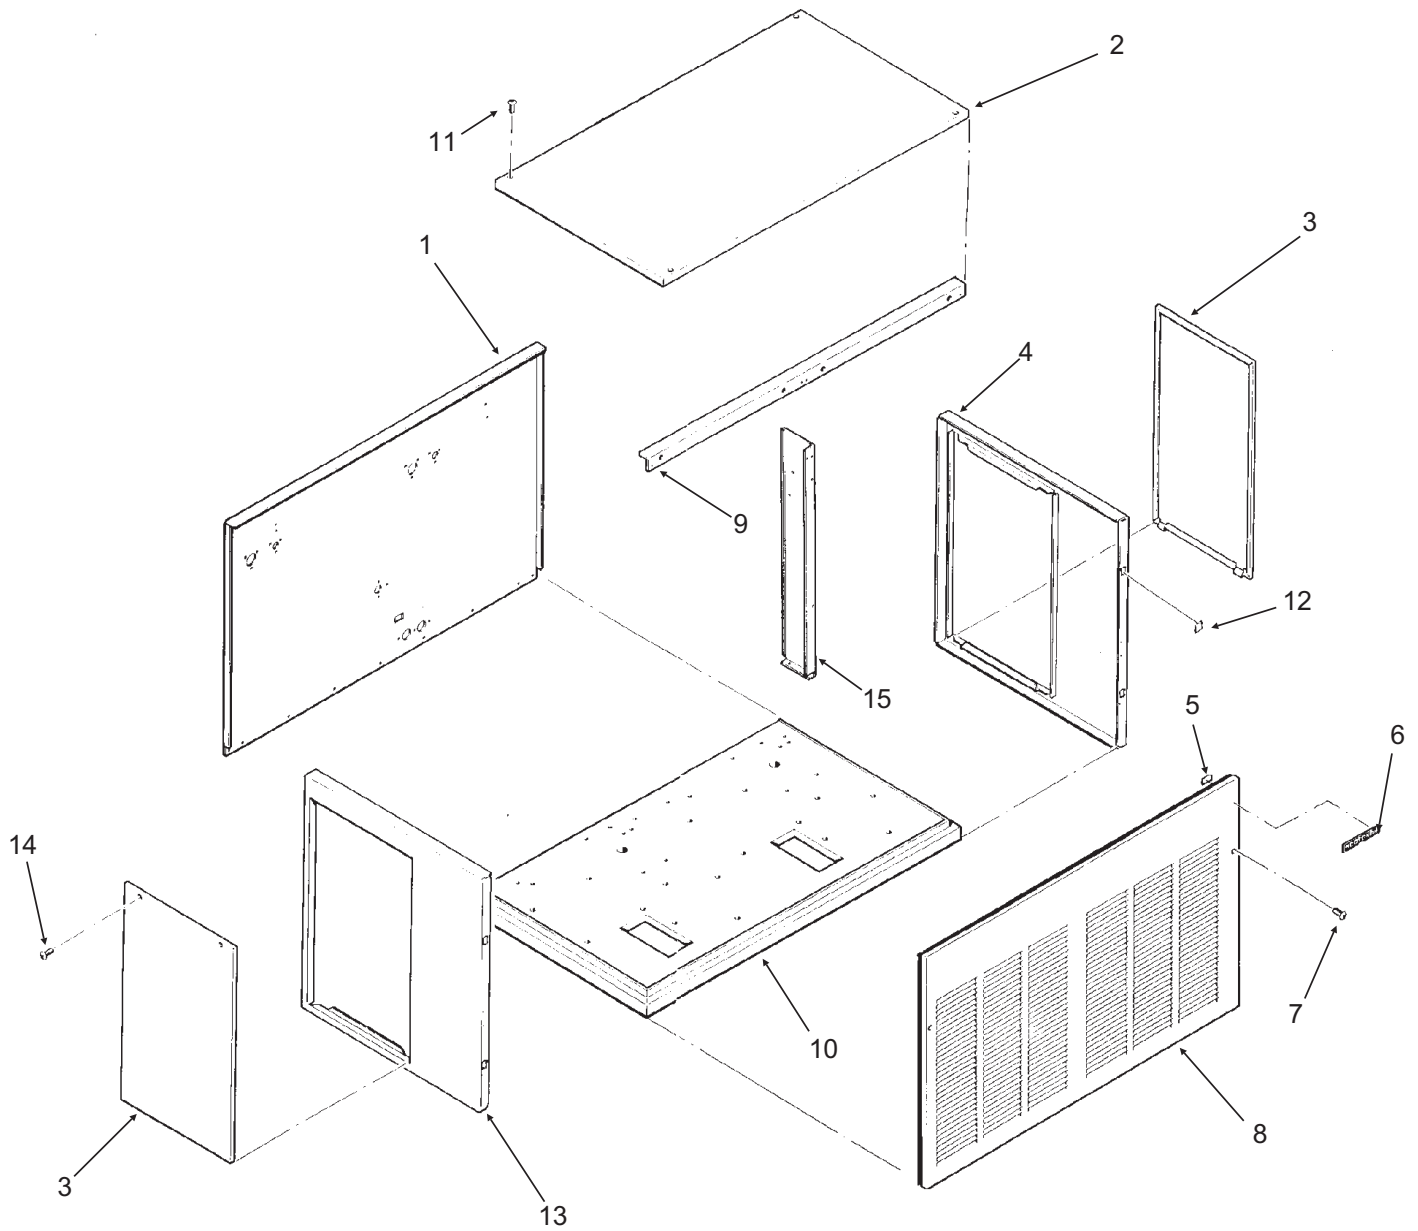

Ice-O-Matic[®]

PARTS MANUAL MFI 2406LS Series

MFI2406LS Service Parts

This parts list contains the service parts and wiring diagrams for this model. Check the model number of the machine requiring the parts to be sure that this is the correct parts list.

ITEM NUMBER	PART NUMBER	DESCRIPTION	ITEM NUMBER	PART NUMBER	DESCRIPTION
1	1011380-235	Back panel	8	1011380-237	Front Panel, S.S.
2	1011380-236	Top Panel, S.S.	9	1011380-238	Support
3	3021953-01	Service Panel, S.S.	10	101380-244	Base
4	3021952-01	Right Side Panel, S.S.	11	9031046-27	Screw
5	1011380-29	Speed Clip	12	9021112-01	Catch
6	9071974-01	IOM Emblem	13	3021950-01	Left Side Panel, S.S.
7	1011380-42	Screw	14	9031113-14	Screw
			15.	1011380-239	Center Support

MFI2406LS Service Parts Water System

ITEM NUMBER	PART NUMBER	DESCRIPTION
1	1011380-35	Cap Screw
2	1011380-172	Evaporator
3	1011380-02	Water Seal
4	9131481-01	Reservoir & Valve
5	N/A	N/A
6	N/A	N/A
7	9101334-01	Water Level Sensor
8	1011380-168	Retaining Ring for Seal
9	1011380-27	Drip Pan
10	1011380-83	Gasket
11	1011380-85	Water Shed
12	1011351-74	Inlet fitting for plastic tubing
13	1011351-75	Male connector
14	3032898-40	Inlet tubing, 4 ft. req.