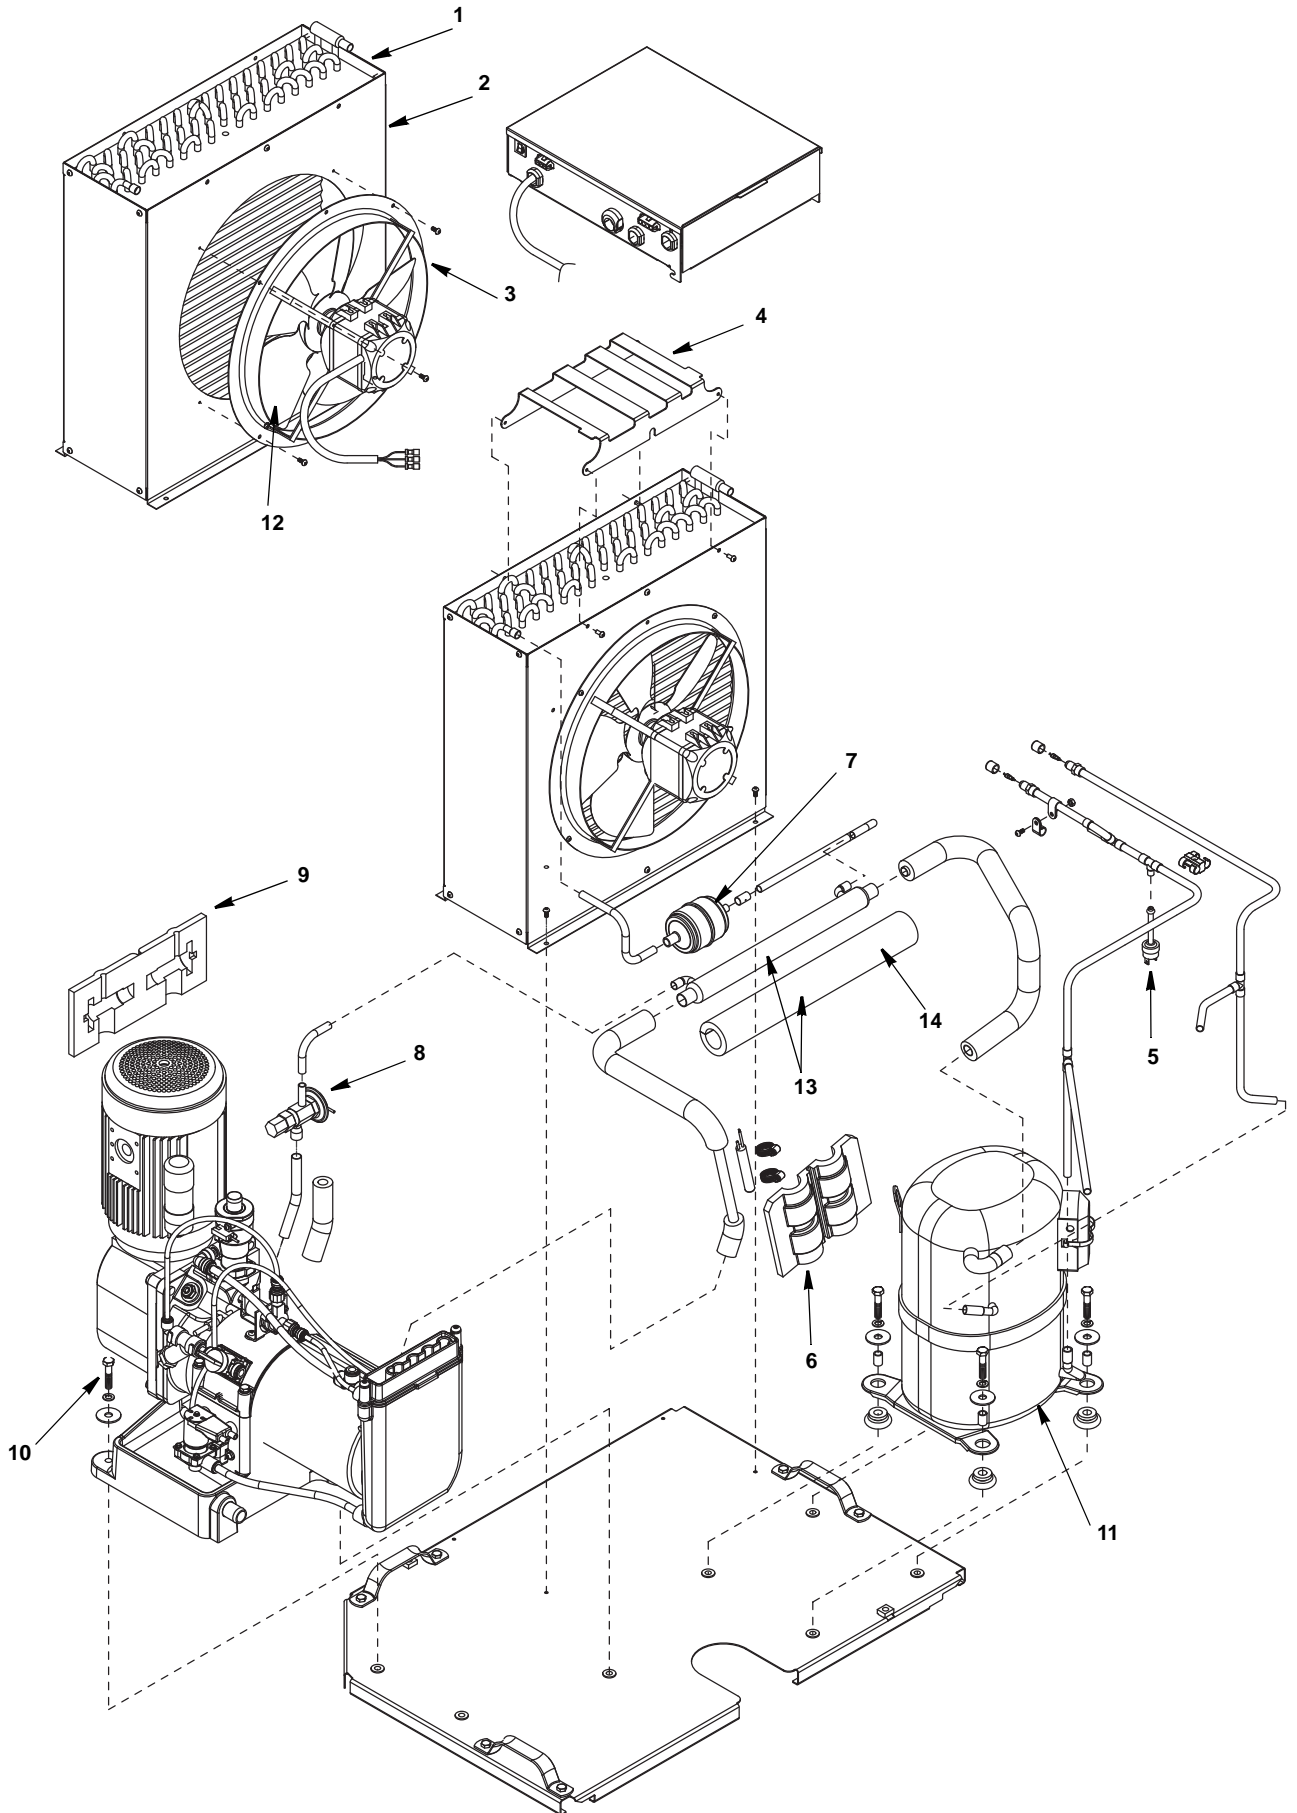

RN1400 REFRIGERATION COMPARTMENT – AIR-COOLED