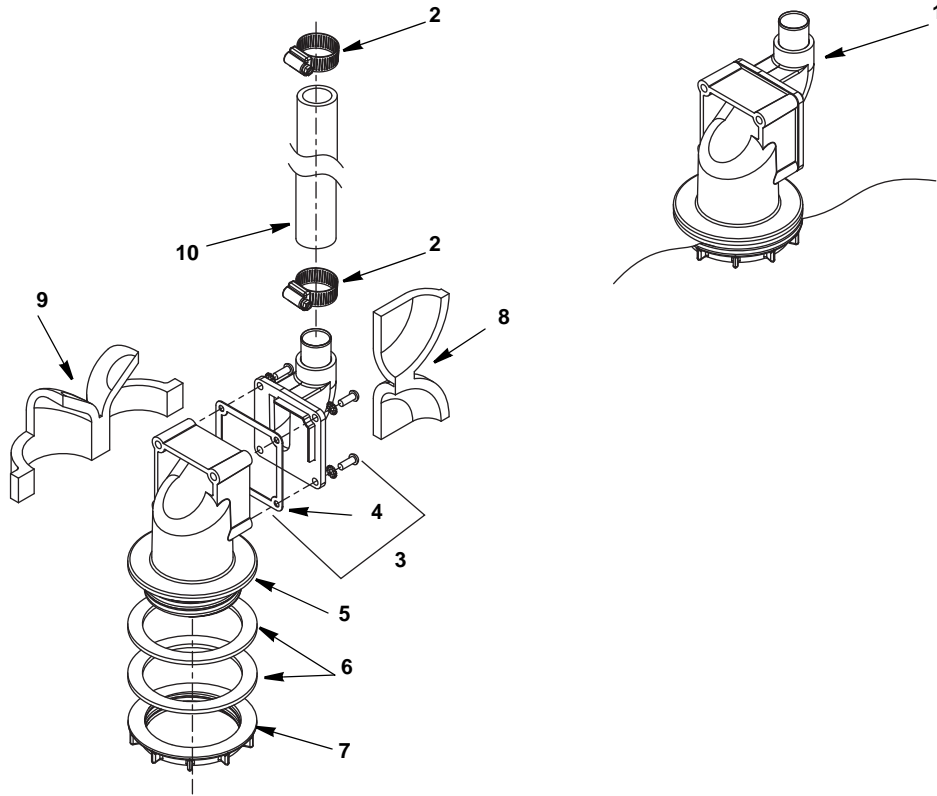

RN1400 MOUNTING KITS

DESCRIPTION

	PART NO.
1 Shuttle actuator	000007307
2 Clamp	000007308
3 Actuator elbow (includes 000007311 and fasteners)	000007309
4 Gasket	000007311
5 Actuator body	000007312
6 Gasket, coupling	000007313
7 Ring, locking (includes 000007313)	000007319
8 Insulation, elbow	000007323
9 Insulation, actuator	000007324
10 Ice transport tube, top mount, 30" (762mm)	000007325
11 Integration kit, top mount (Not shown)	000007326
12 Integration kit, Satellite-fill (requires transport tube) (Not shown)	000007327
13 Extension-fill tube, 9" (Not shown)	00135723
14 Extension-fill tube, 4" (Not shown)	00153684
15 Sani-Sponge kit (Not shown)	000007358