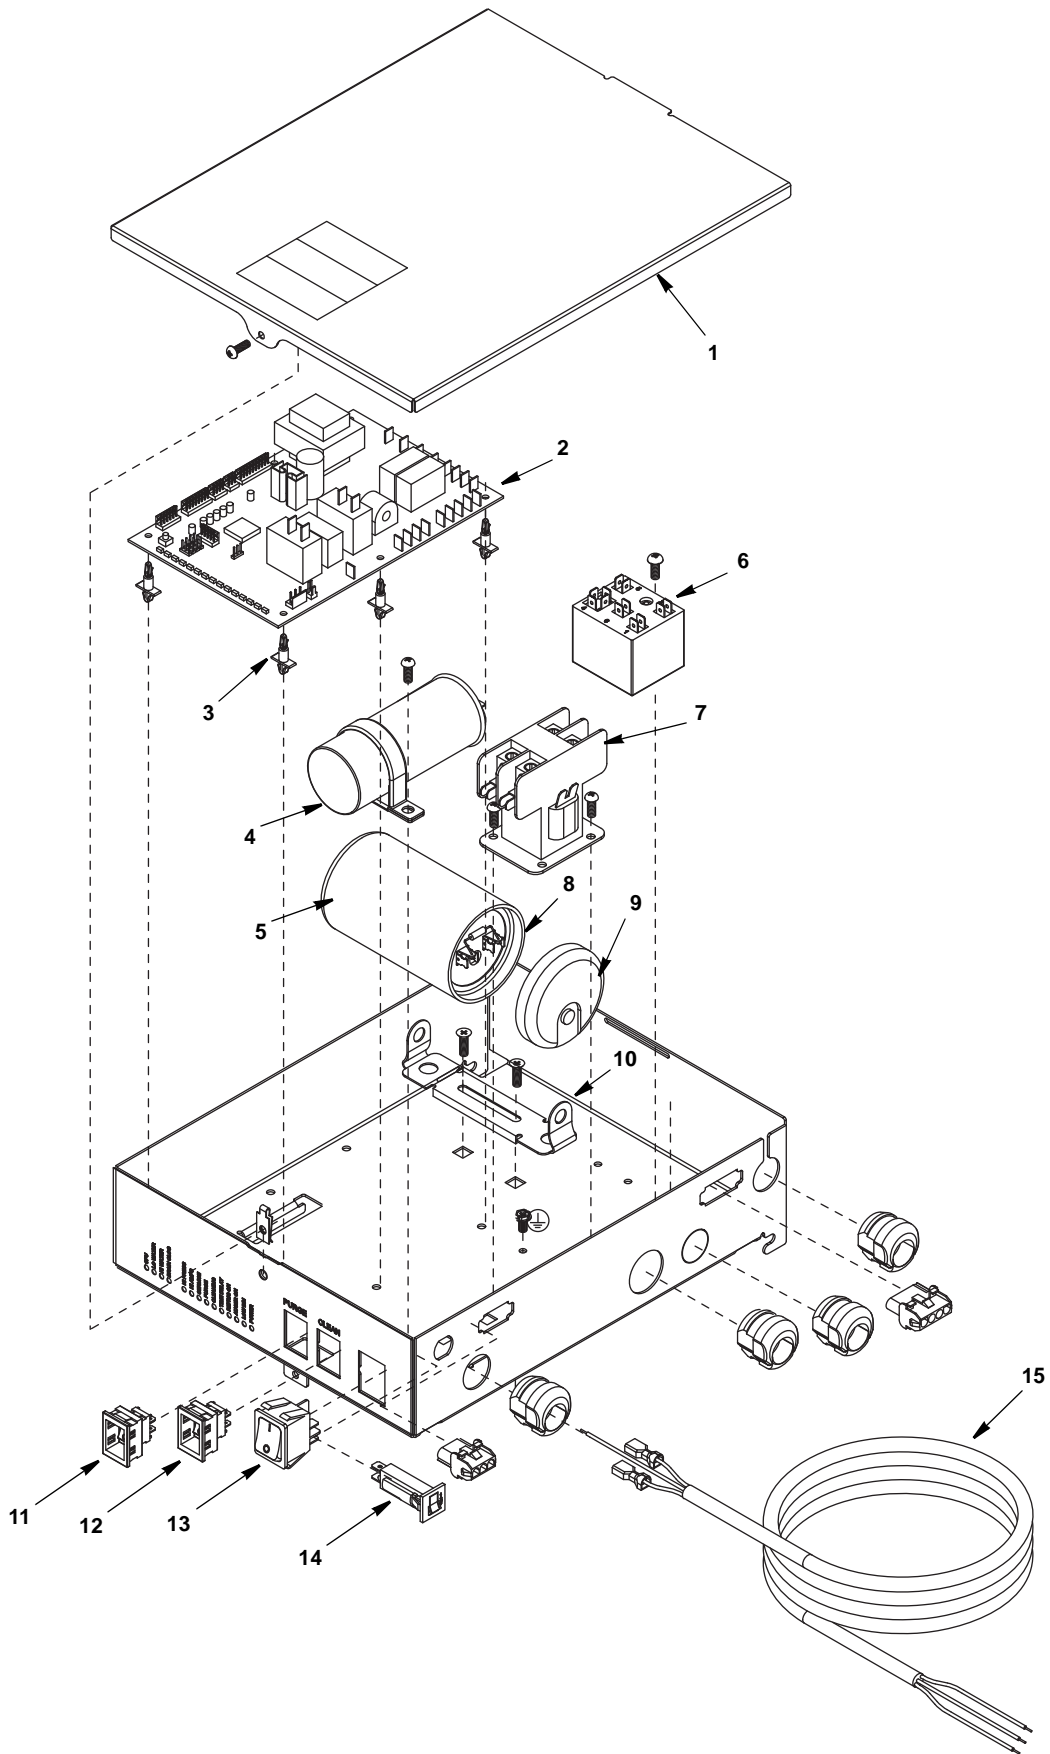

**Ice Machine Parts List for  
Series RN-1400 Models**

**RN1408A**

**RN1409W**

## RN1400 CONTROL BOX

DESCRIPTION	PART NO.
1 Cover, electrical box, air/water-cooled .....	000007291
1 Cover, electrical box, remote .....	000007401
2 Board, control circuit, 240V (includes 000007293) .....	00132902
3 Stand offs (set of 6) .....	000007293
4 Capacitor, compressor run .....	000007294
5 Clamp, run capacitor .....	000007295
6 Relay, compressor starting (includes wire harness) .....	000007296
7 Contactor .....	000007297
8 Capacitor, compressor starting .....	000007298
9 Cap, capacitor .....	000007299
10 Bracket, capacitor .....	207625
11 Switch, evaporator purge .....	000007301
12 Switch, evaporator clean .....	000007302
13 Switch, ice machine power .....	208867
14 Circuit breaker, 4 amp .....	000007304
14 Circuit breaker, 8 amp .....	000007403
15 Cord, power, 120V .....	000007404
15 Cord, power, 240V .....	00192120