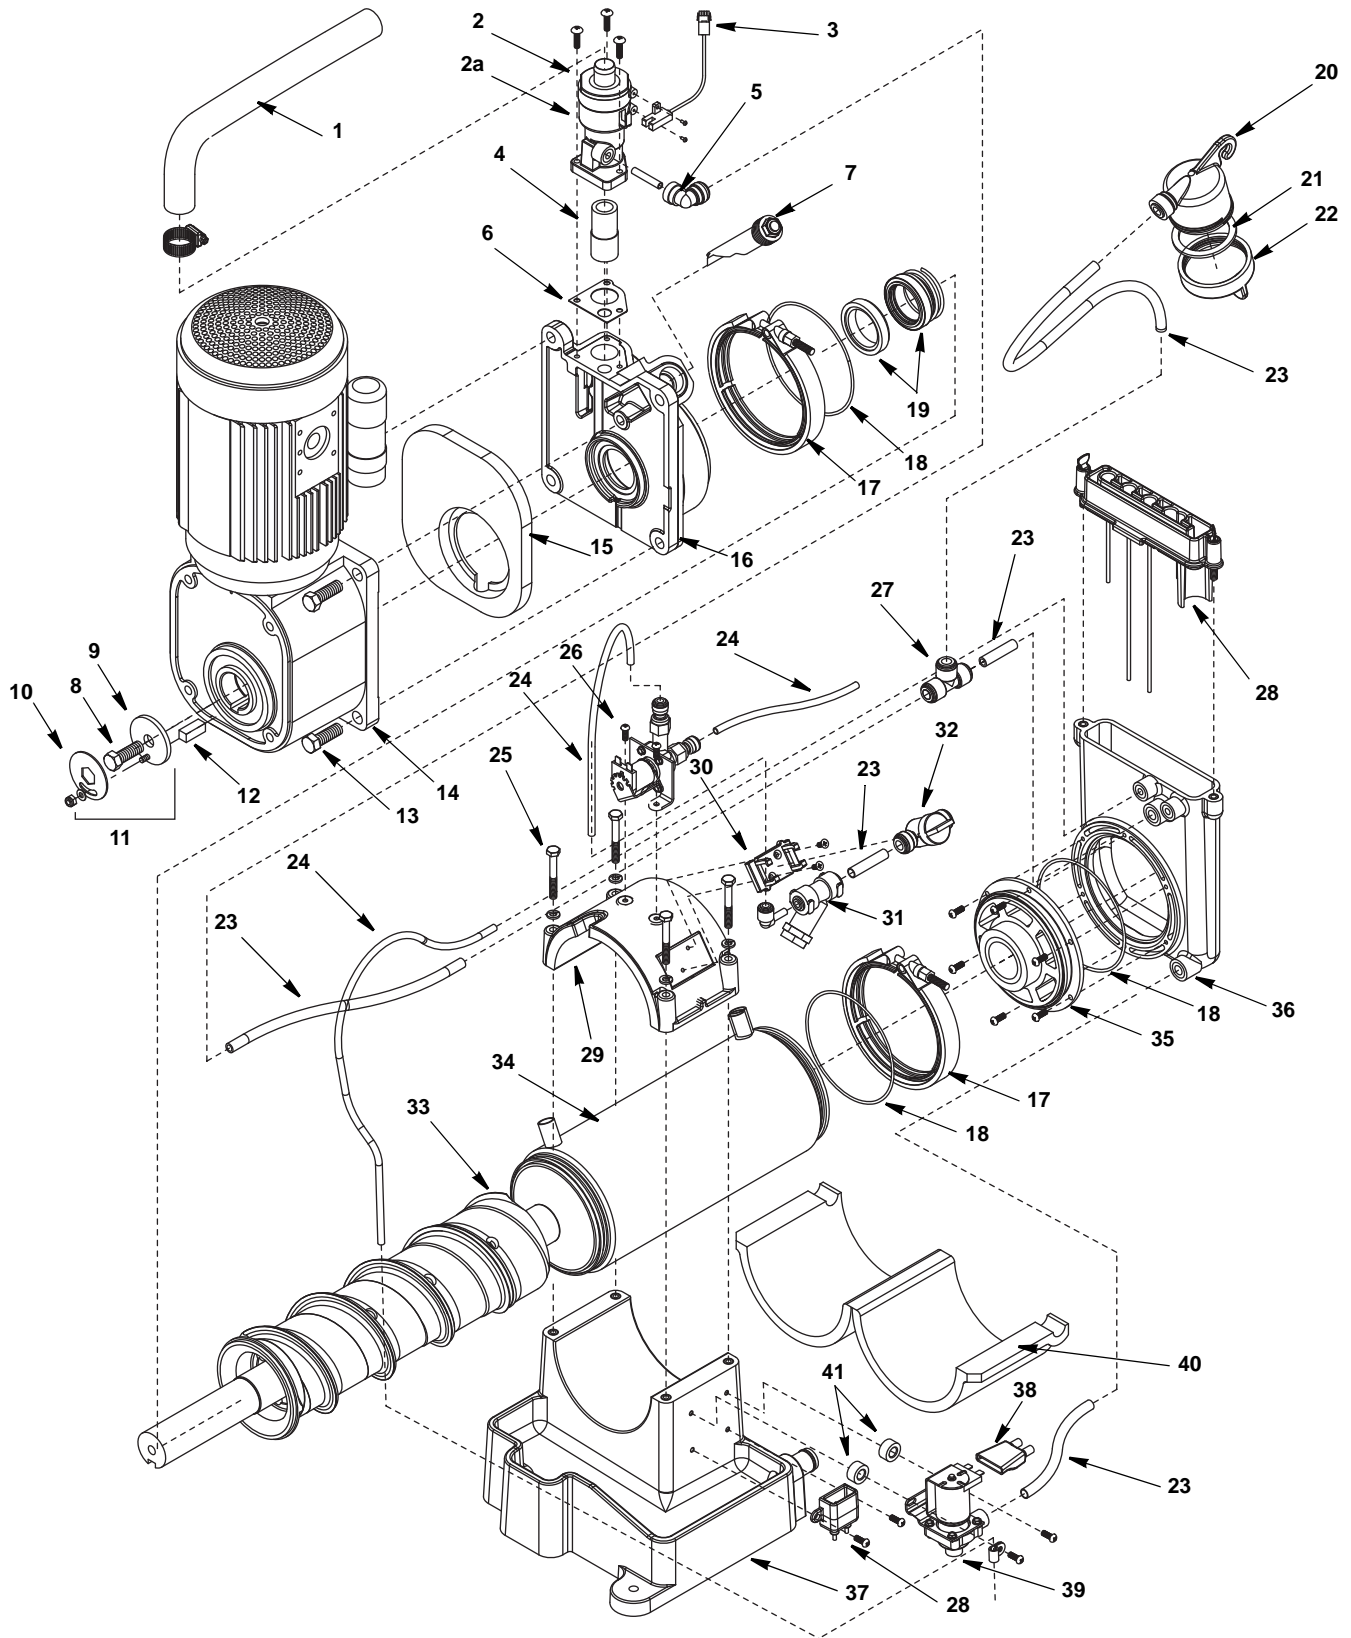

RN1400 EVAPORATOR COMPARTMENT