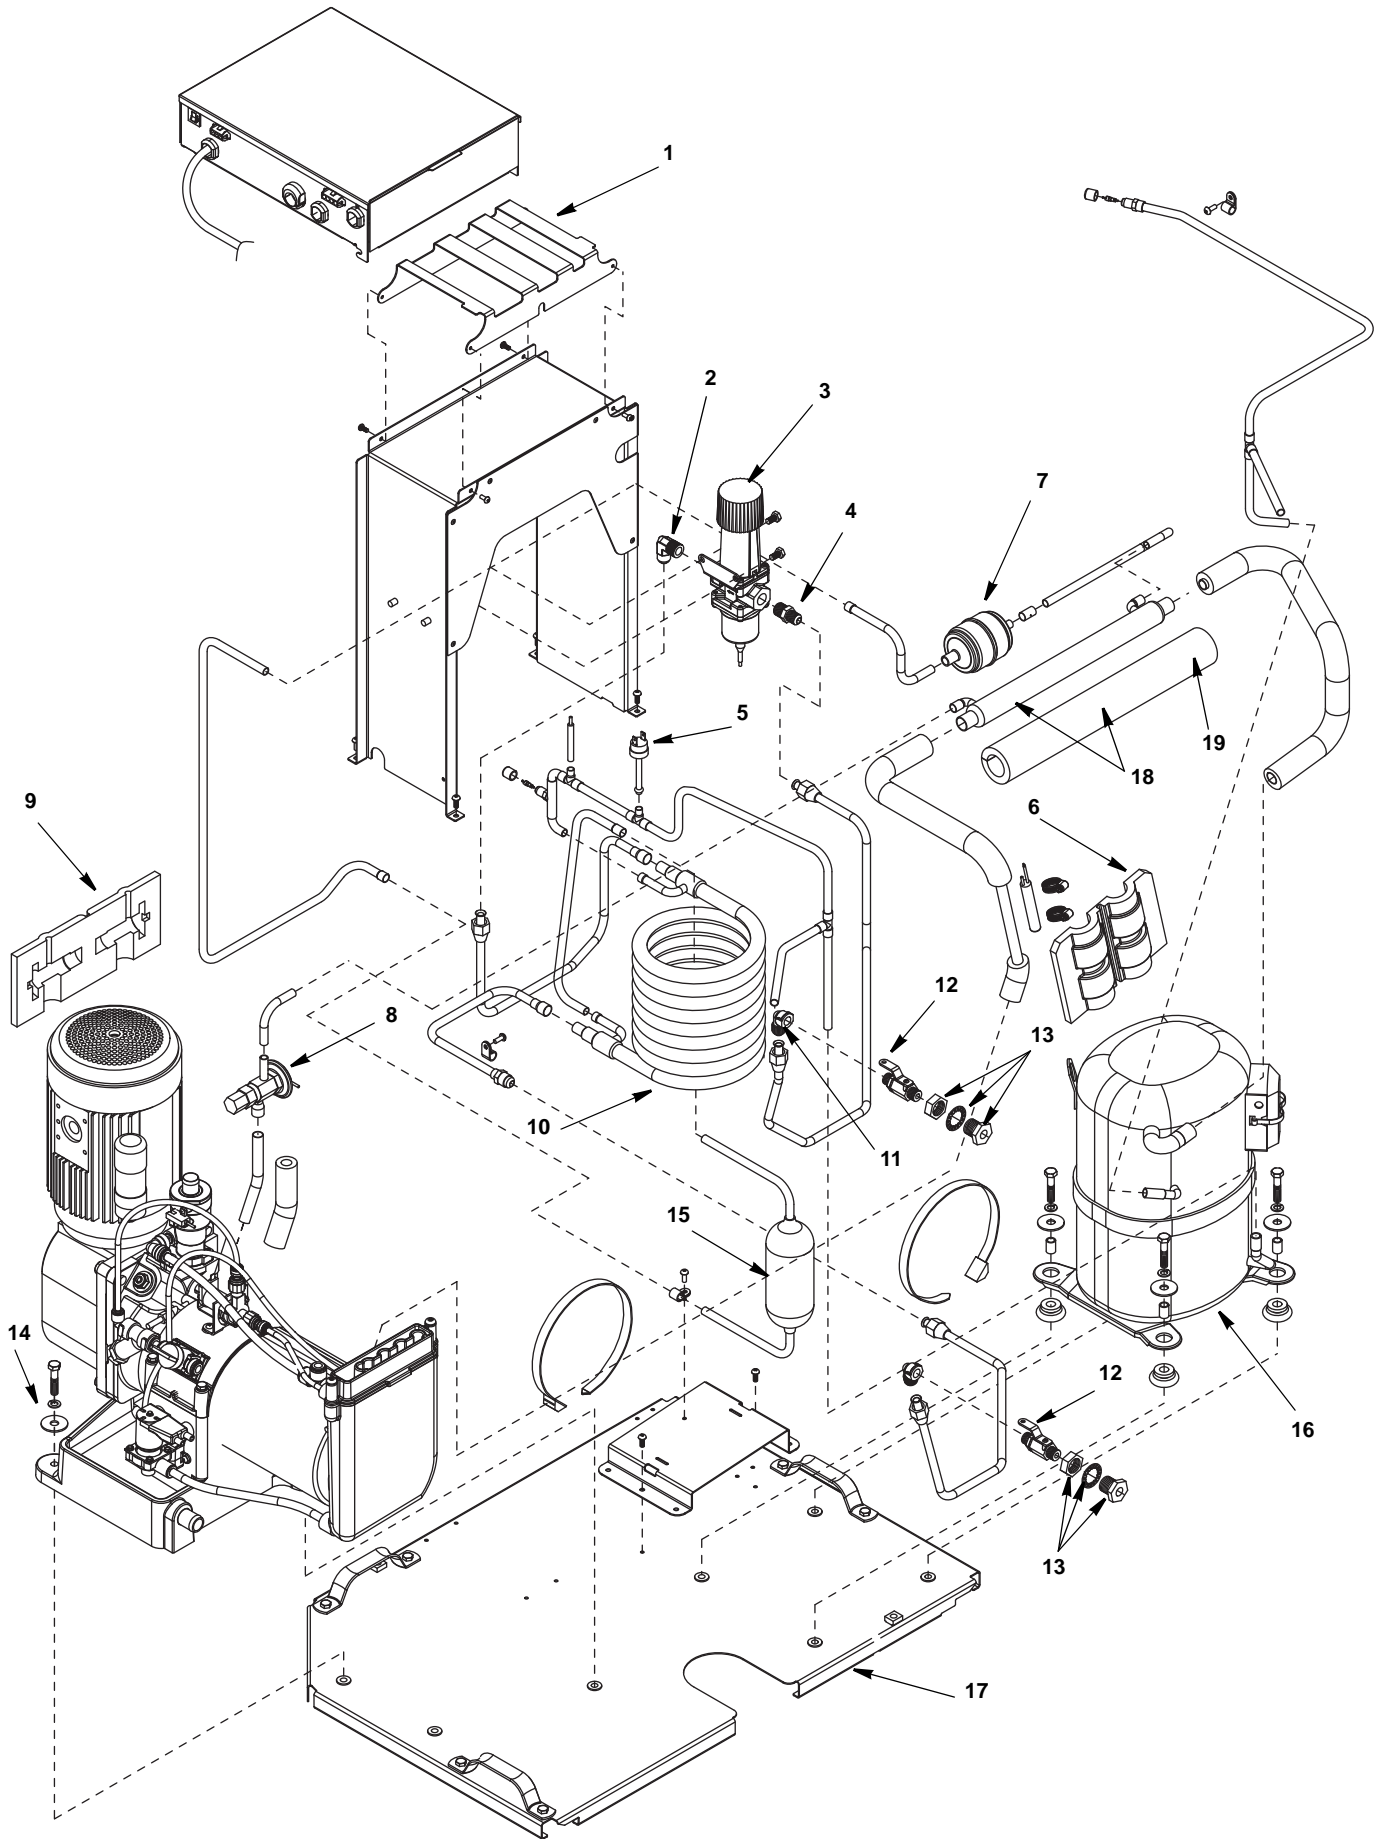

RN1400 REFRIGERATION COMPARTMENT – WATER-COOLED