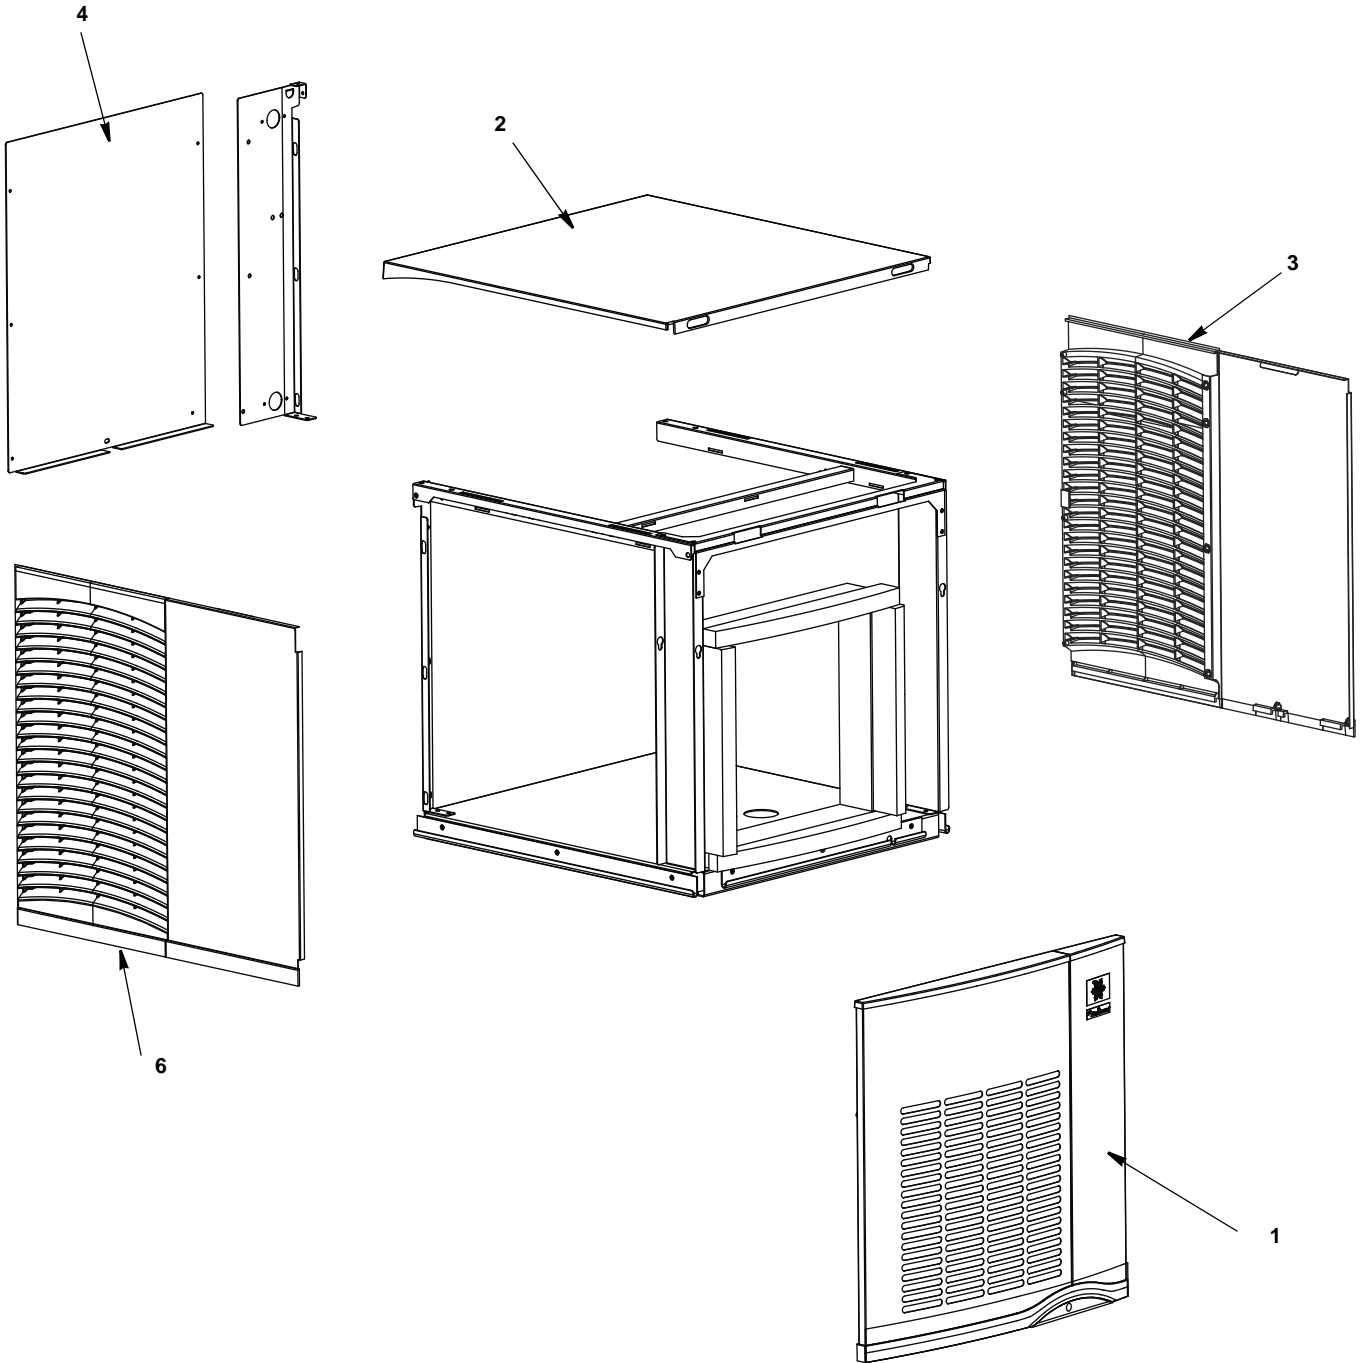

RN1000 PANELS