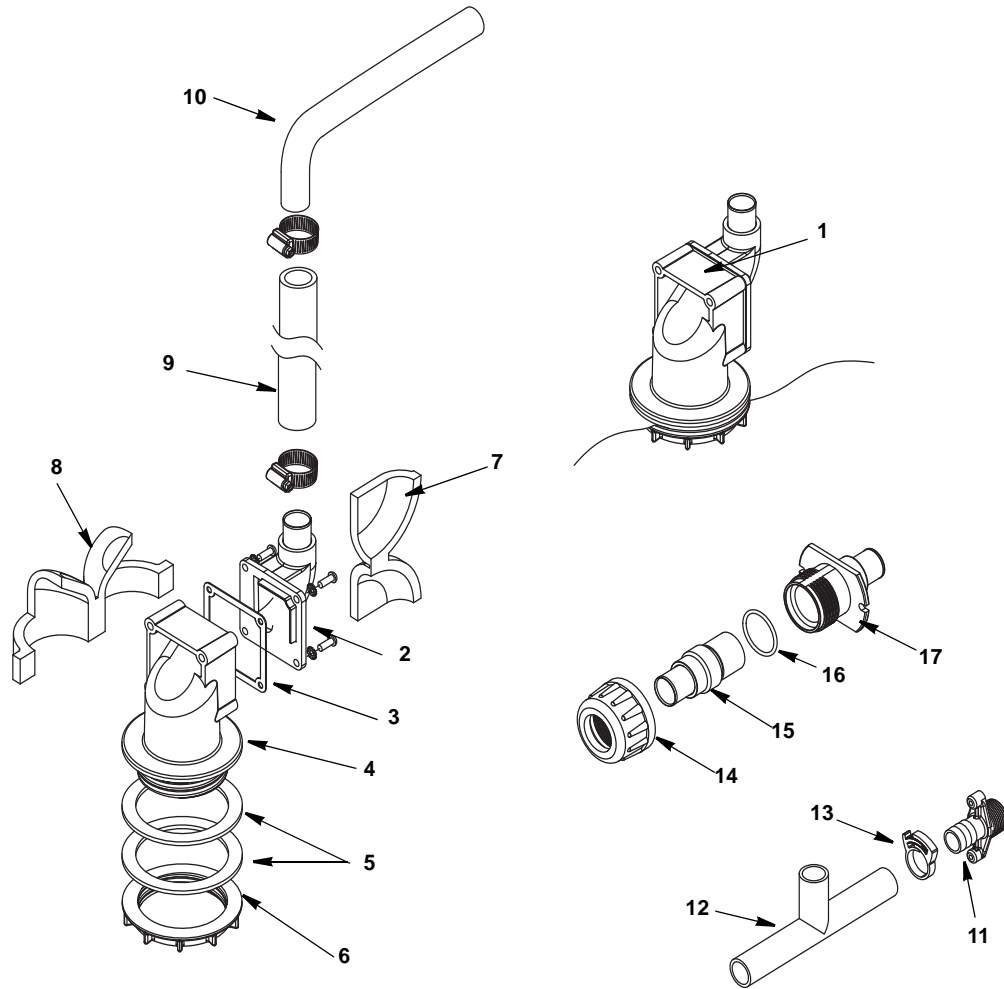

RN1000 COMMON PARTS

DESCRIPTION

DESCRIPTION	PART NO.
1 Shuttle actuator	000007307
2 Actuator elbow (includes 000007311 and fasteners)	000007309
3 Gasket	000007311
4 Actuator body	000007312
5 Gasket, coupling	000007313
6 Ring, locking (includes 000007313)	000007319
7 Insulation, elbow	000007323
8 Insulation, actuator	000007324
9 Ice transport tube	000007325
10 Tube, ice transport, molded	000007196
11 Tubing, drain	000007363
12 Fitting, drain	000007364
13 Clamp, drain line	000007375
14 Nut	000007370
15 Coupling (includes 000007368)	000007367
16 O ring	000007368
17 Bulkhead fitting	000007369
18 Extension-fill tube, 9" (Not shown - extends into bin/dispenser)	000007355
19 Extension-fill tube, 4" (Not shown - extends into bin/dispenser)	000007356
20 Sani-Sponge kit (Not shown - Sponges and push rod)	K00417