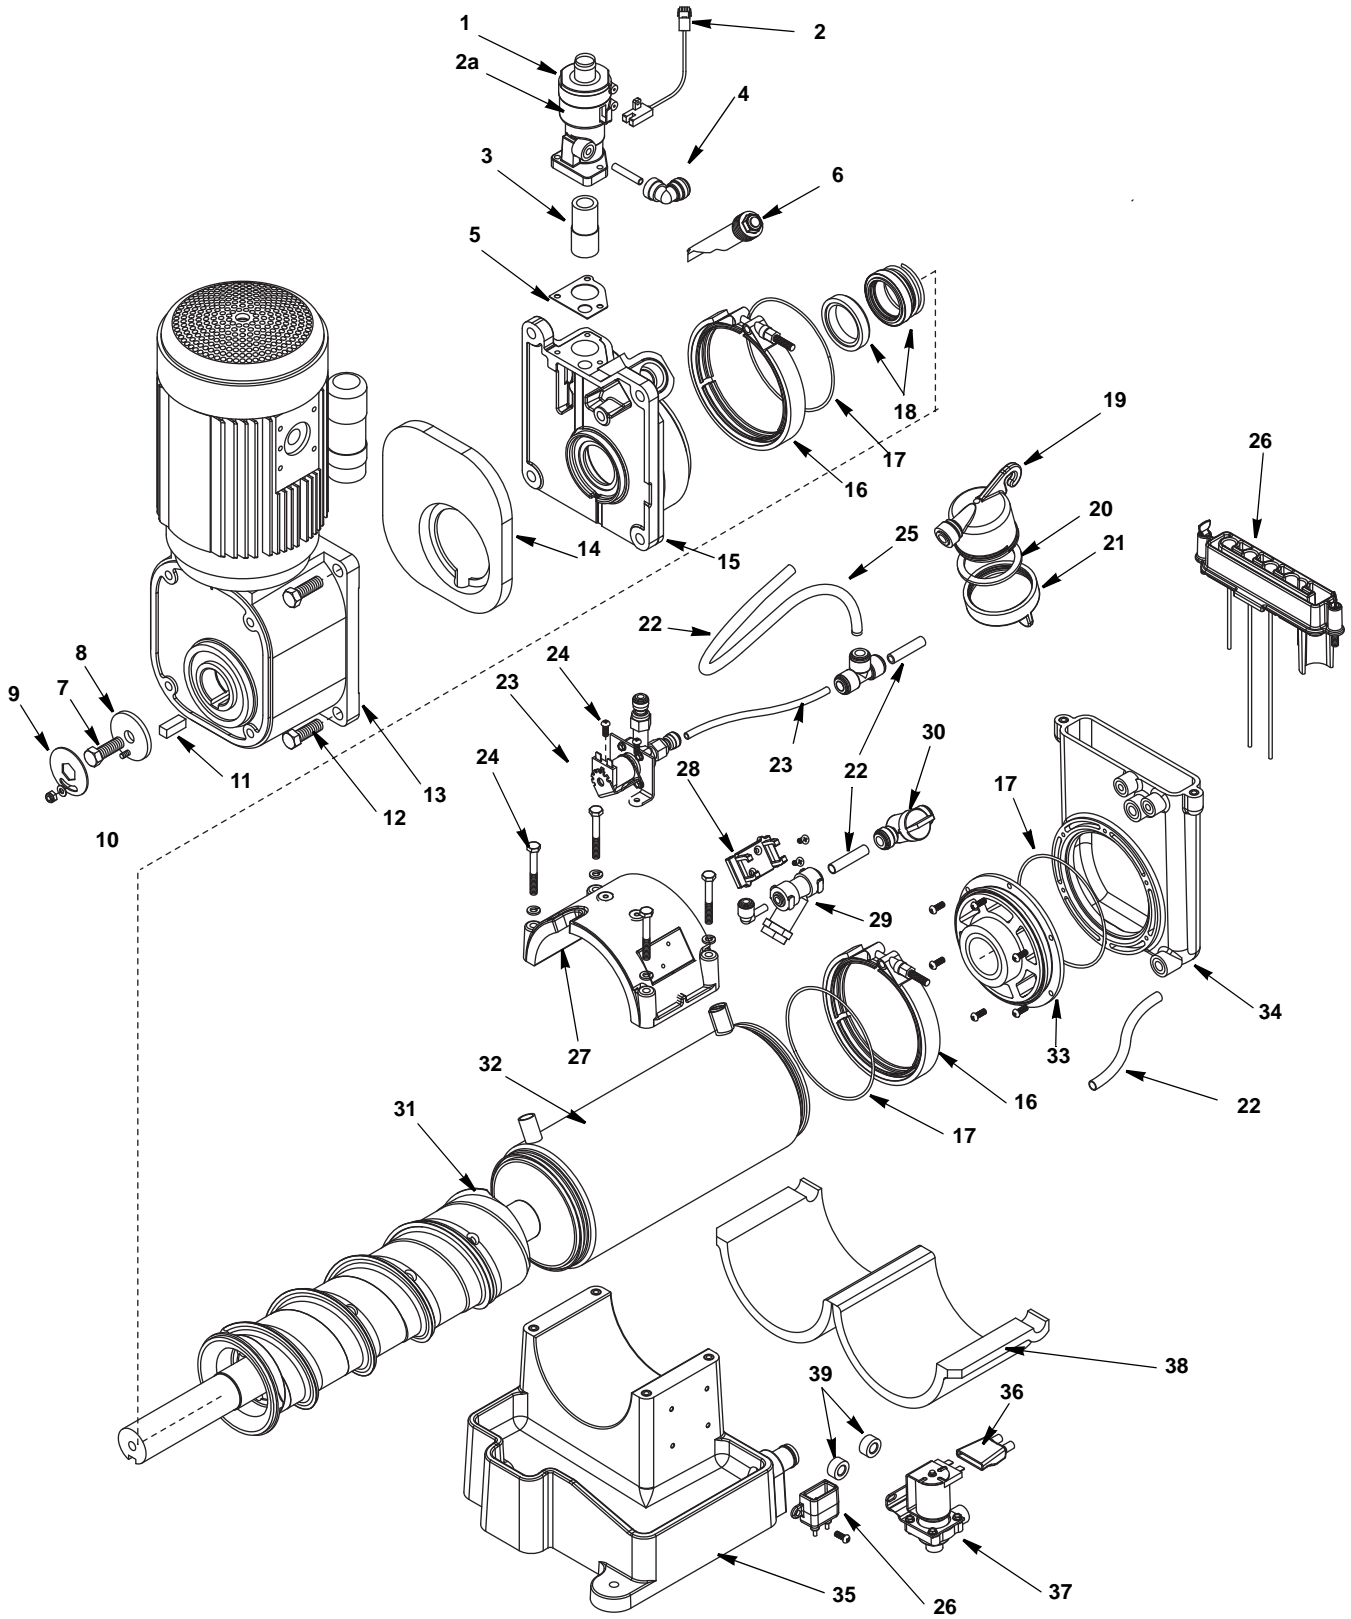

RN1000 EVAPORATOR COMPARTMENT