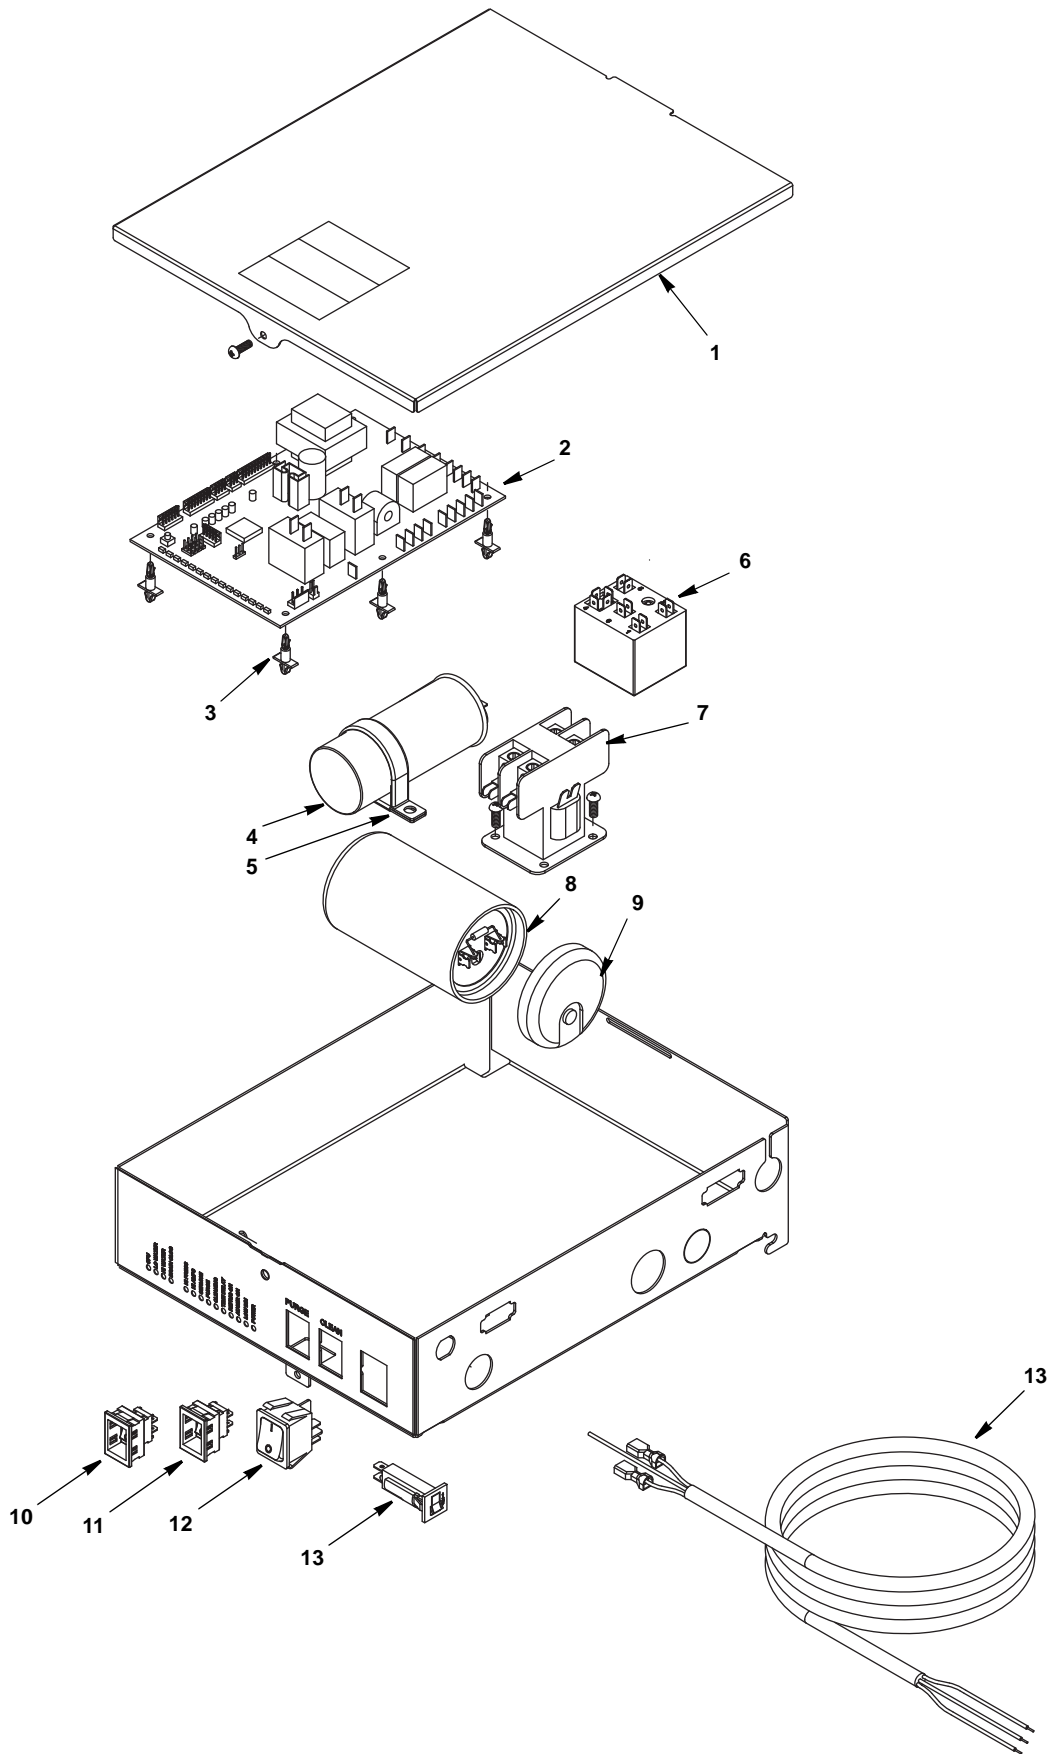

**Ice Machine Parts List for  
Series RN-1000 Models**

**RN1008A**

**RN1009W**

## RN1000 CONTROL BOX

DESCRIPTION	PART NO.
1 Cover, electrical box, air/water-cooled .....	000007291
1 Cover, electrical box, remote .....	000007401
2 Board, control circuit, 240V (includes 000007293) .....	000007292
3 Stand offs (set of 6) .....	000007293
4 Capacitor, compressor run .....	000007294
5 Clamp, run capacitor .....	000007295
6 Relay, compressor starting (includes wire harness) .....	000007296
7 Contactor .....	000007297
8 Capacitor, compressor starting .....	000007298
9 Cap, capacitor .....	000007299
10 Switch, evaporator purge .....	000007301
11 Switch, evaporator clean .....	000007302
12 Switch, ice machine power .....	000007303
13 Circuit breaker, 4 amp .....	000007304
13 Cord, power, 240V .....	000007305