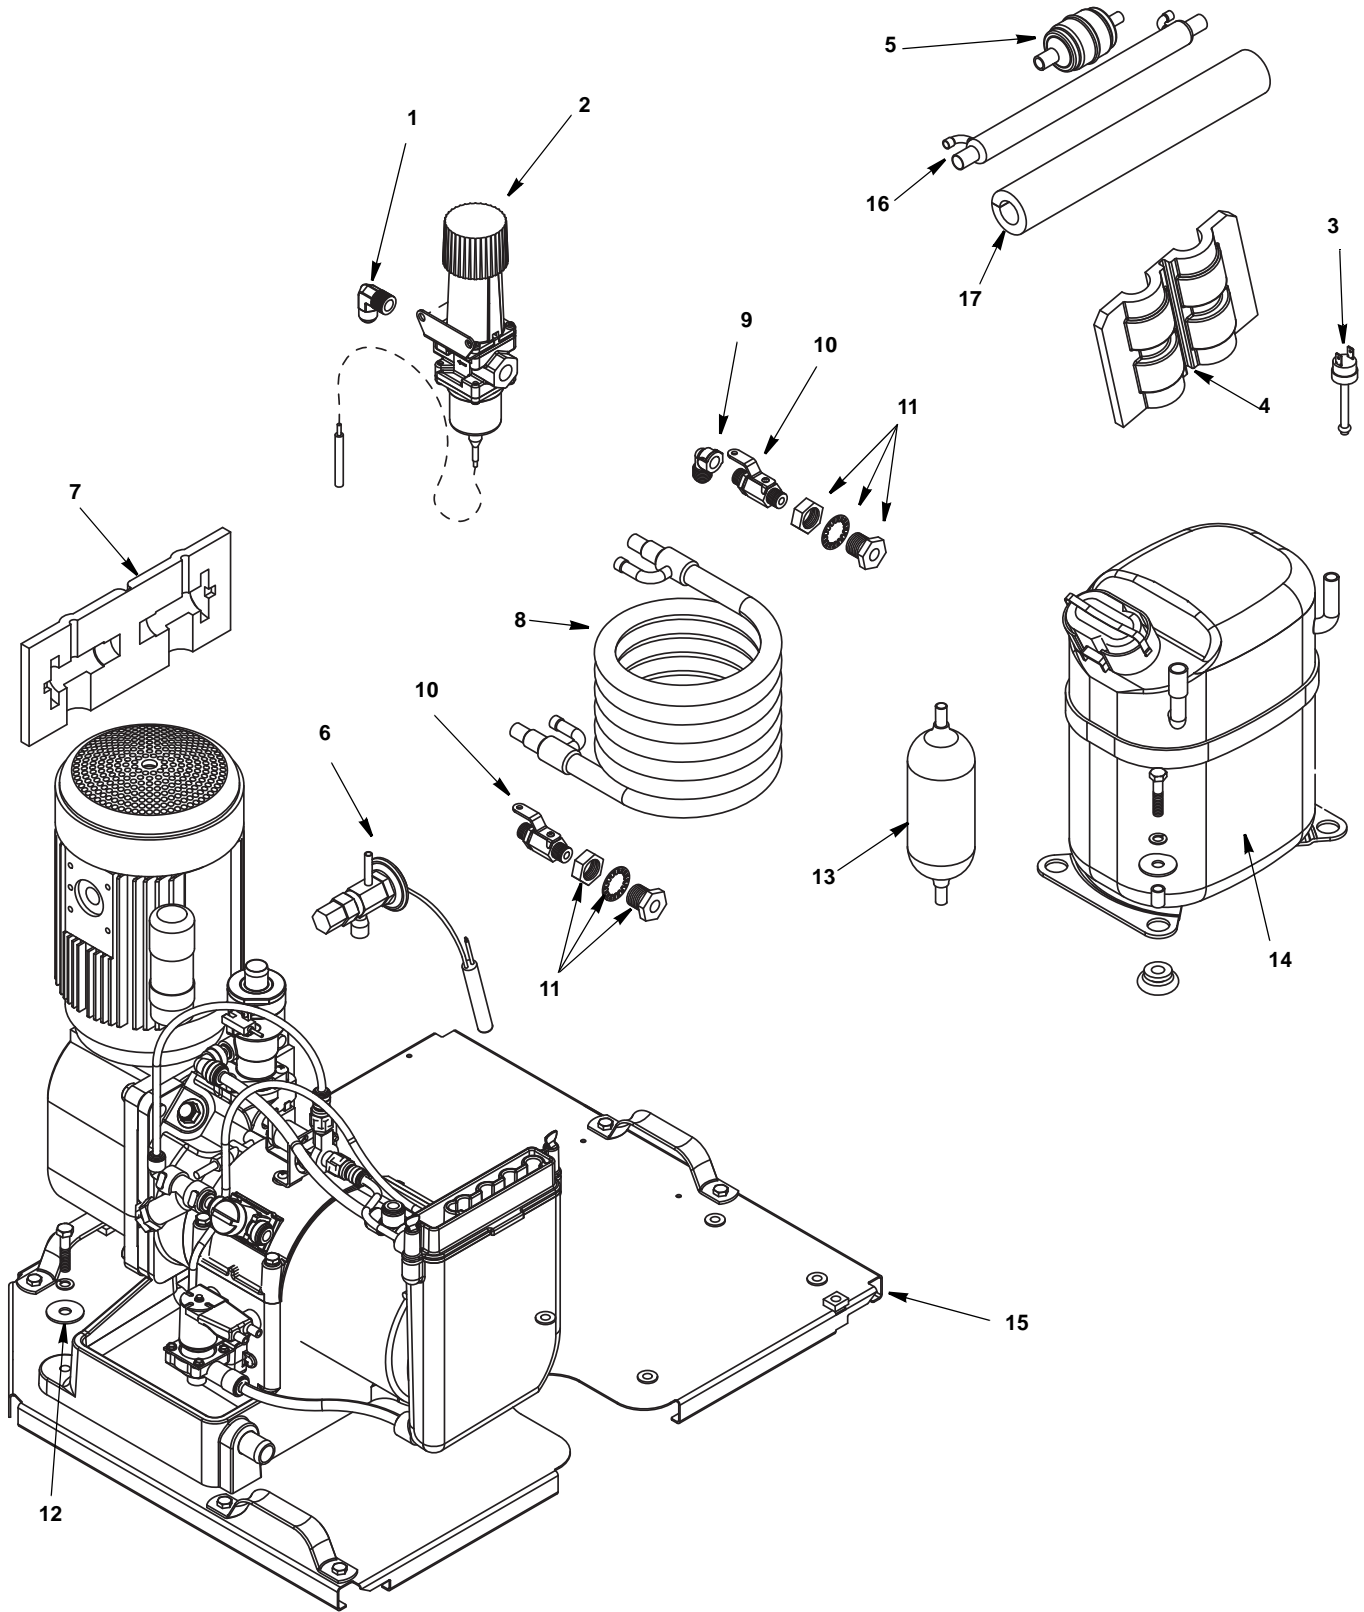

RN1000 REFRIGERATION COMPARTMENT – WATER-COOLED