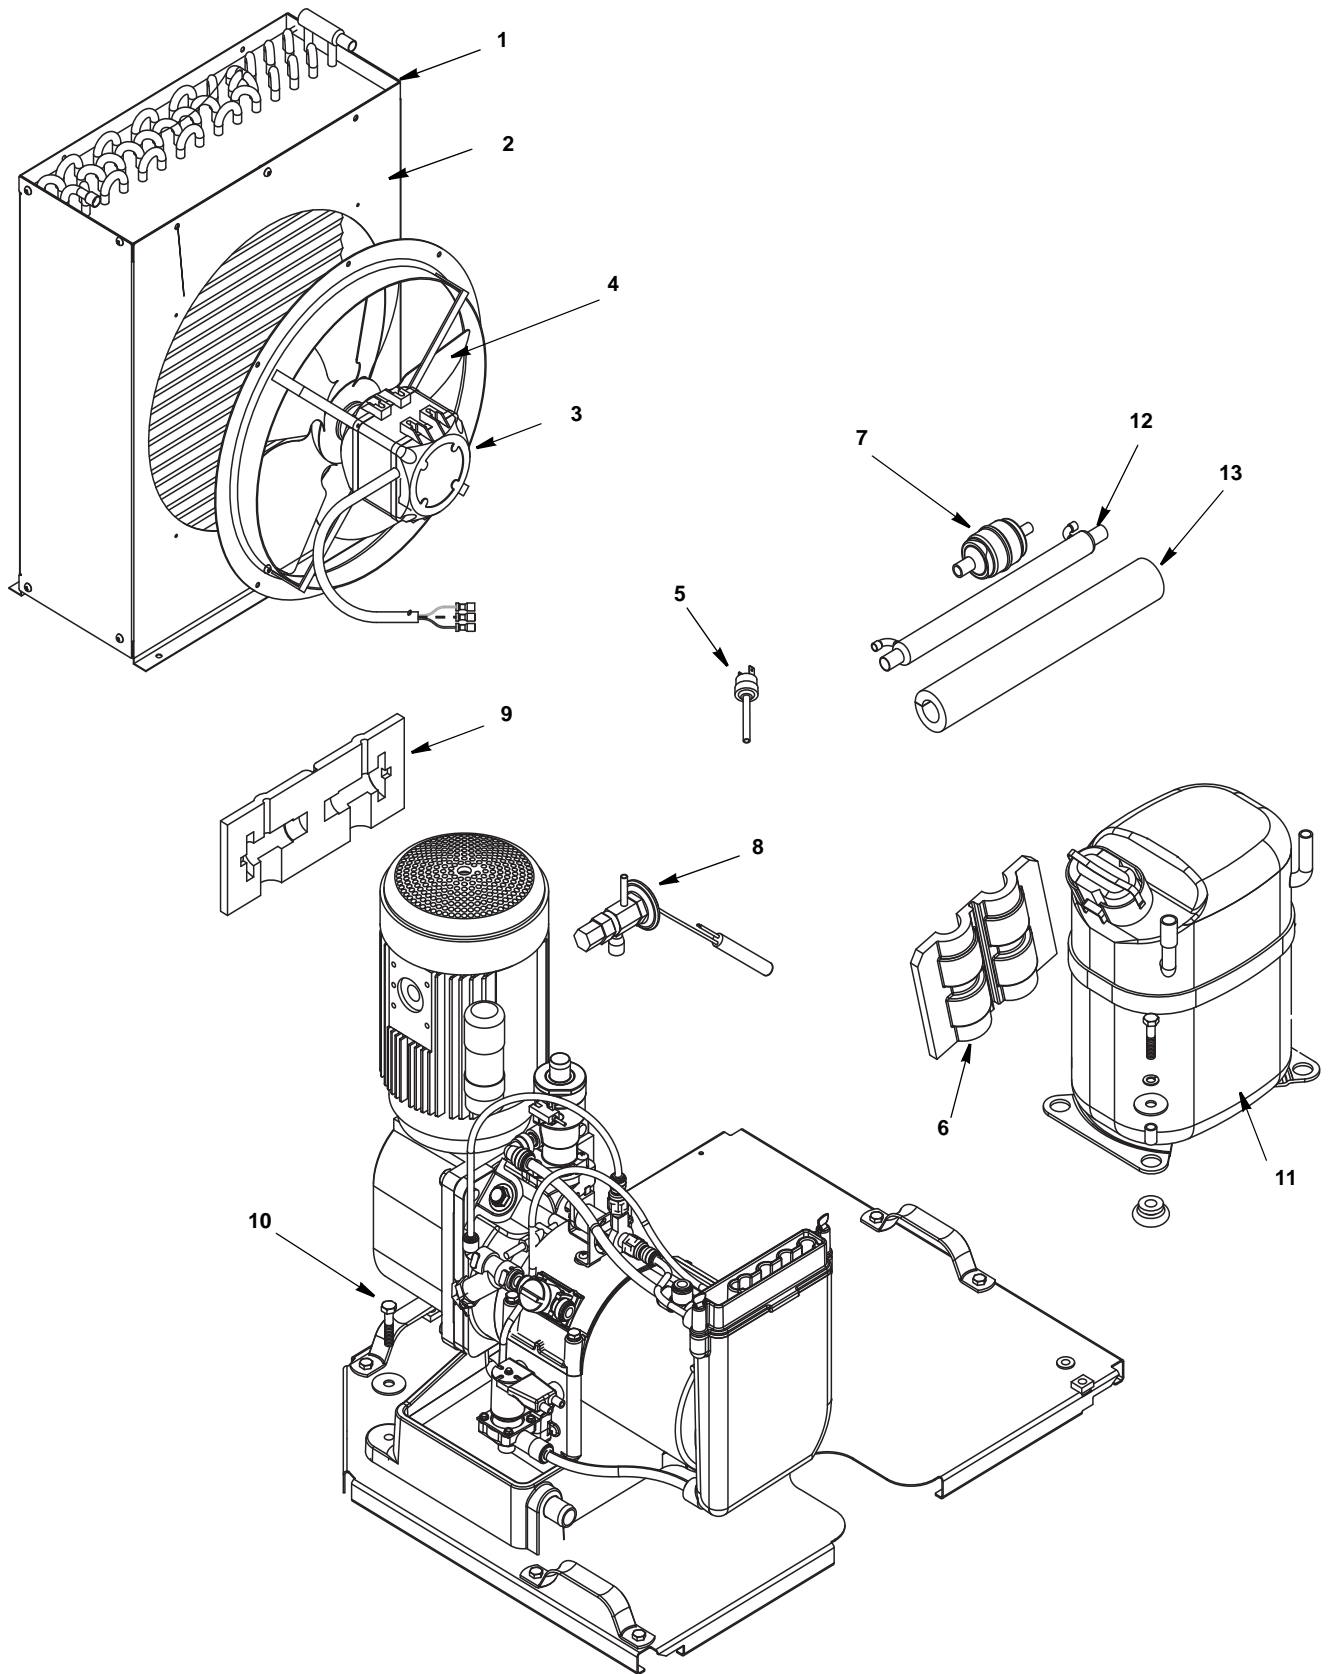

RN1000 REFRIGERATION COMPARTMENT – AIR-COOLED