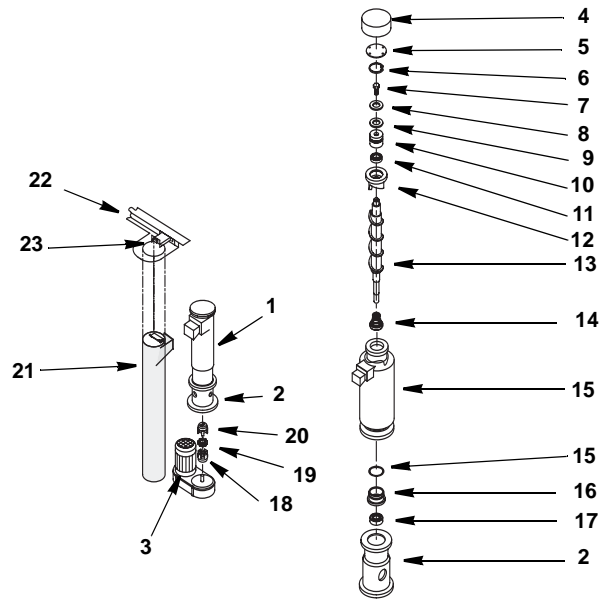

Ice Machine Parts List for Series RF-2300 Models

RF2300 EVAPORATOR COMPARTMENT

DESCRIPTION

	DESCRIPTION	PART NO.
1	Compressor	
	a. 220/60/3	00005620
	b. 415/50/3	00005618
2	Condenser Fan Motor	
	a. 220/60/3	00006065
	b. 415/50/3 air cooled only	00005580
3	Air cooled condenser	00005630
4	Water cooled condenser	00005637
5	Water regulating Valve	00005776
6	Water reservoir assembly (includes hoses)	00005752
	a. Water reservoir only	00005747
7	Compressor Contactor	
	a. 220/60/3	00005641
	b. 415/50/3	00005641
8	Safety pressure switch (LPCO)	00005764
9	High pressure switch	00005761
10	Bin thermostat	00005765
11	Fan Cycle Control	
	a. 220/60/3	00006060
	b. 415/50/3	00006191
12	On/Off rocker switch	00005763
13	Electronic Noise Reducer (radio interference filter)	
	a. 220/60/3	00005678
	b. 415/50/3	00005680
14	Float microswitch	00005760
15	Water Inlet Valve	
	a. 220/60/3	00006058
	b. 220/60/3 or 415/50/1	00006059
16	Liquid line drier	00005677
17	Rotation sensor	00005755
18	Relay	00005745
19	Capacitor condenser fan motor 230/60/3 or 415/50/3	00005613

RF-2300 EVAPORATOR ASSEMBLY

DESCRIPTION

DESCRIPTION	PART NO.
1 Evaporator assembly	000005682
2 Foundation	000005694
3 Gear Motor Assembly	
a. 220/60/1	000006064
b. 230/50/1	000000
4 Insulating cap	000005732
5 Bearing cap	000005646
6 Snap ring	000005758
7 Auger bolt	000005600
8 Bearing shim	000005610
9 Self lubricating disc	000005651
10 Upper bearing	000005606
11 Upper o-ring	000005736
12 Cutter head	000005649
13 Auger	000005597
14 Water seal	000005779
15 Lower o-ring	000005582
16 Water seal retainer	000005780
17 Lower bearing	000005604
18 Flex jaw coupling lower	000005643
19 Flex Jaw coupling spider	000005644
20 Flex jaw coupling upper	000005571
21 Ice chute	000005731
22 Reservoir bracket	000005754
23 Ice chute safety switch	000005762