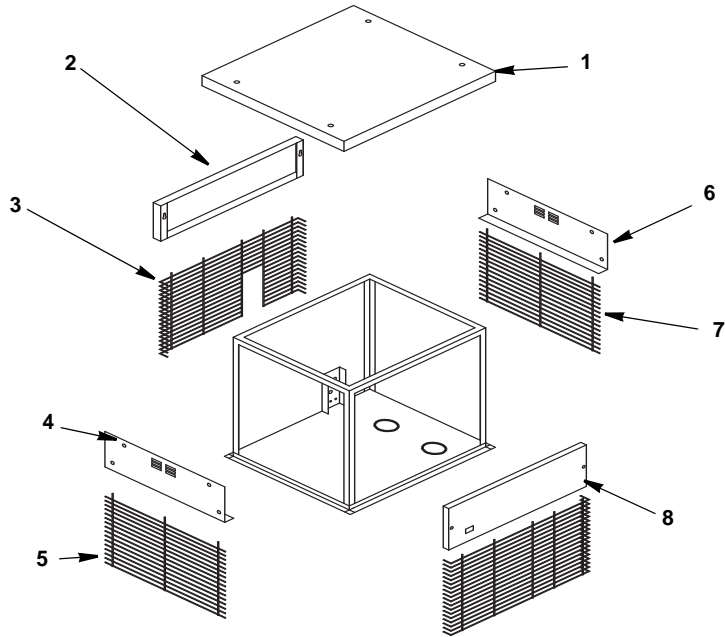

RF-2300 PANELS

DESCRIPTION

DESCRIPTION	PART NO.
1 Top panel	00006055
2 Back panel	
a. 220/60/3	00006057
b. 415/50/3	00006103
3 Back grill	00005713
4 Left side panel	00006056
5 Left side grill	00005715
6 Right side panel	00006056
7 Right side grill	00005715
8 Front panel assembly	00005788

† Refer to Cross Reference Guide