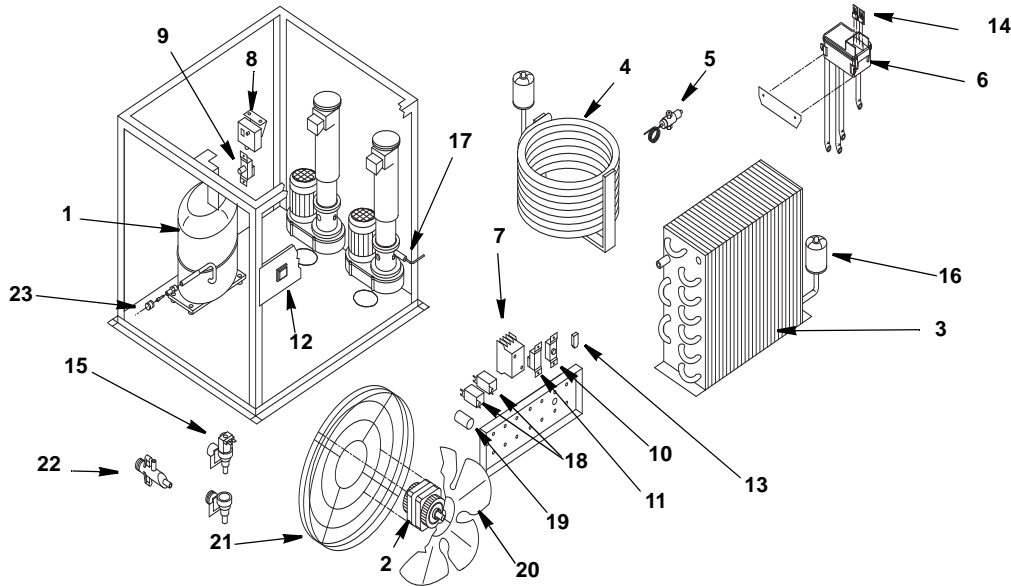

Ice Machine Parts List for Series RF-2300 Models

RF2300 EVAPORATOR COMPARTMENT

DESCRIPTION

	DESCRIPTION	PART NO.
1	Compressor	
	a. 220/60/3	00005620
	b. 415/50/3	00005618
2	Condenser Fan Motor	
	a. 220/60/3	00006065
	b. 415/50/3 air cooled only	00005580
3	Air cooled condenser	00005630
4	Water cooled condenser	00005637
5	Water regulating Valve	00005776
6	Water reservoir assembly (includes hoses)	00005752
	a. Water reservoir only	00005747
7	Compressor Contactor	
	a. 220/60/3	00005641
	b. 415/50/3	00005641
8	Safety pressure switch (LPCO)	00005764
9	High pressure switch	00005761
10	Bin thermostat	00005765
11	Fan Cycle Control	
	a. 220/60/3	00006060
	b. 415/50/3	00006191
12	On/Off rocker switch	00005763
13	Electronic Noise Reducer (radio interference filter)	
	a. 220/60/3	00005678
	b. 415/50/3	00005680
14	Float microswitch	00005760
15	Water Inlet Valve	
	a. 220/60/3	00006058
	b. 220/60/3 or 415/50/1	00006059
16	Liquid line drier	00005677
17	Rotation sensor	00005755
18	Relay	00005745
19	Capacitor condenser fan motor 230/60/3 or 415/50/3	00005613

RF-2300 EVAPORATOR ASSEMBLY

DESCRIPTION

DESCRIPTION	PART NO.
1 Evaporator assembly	000005682
2 Foundation	000005694
3 Gear Motor Assembly	
a. 220/60/1	000006064
b. 230/50/1	000000
4 Insulating cap	000005732
5 Bearing cap	000005646
6 Snap ring	000005758
7 Auger bolt	000005600
8 Bearing shim	000005610
9 Self lubricating disc	000005651
10 Upper bearing	000005606
11 Upper o-ring	000005736
12 Cutter head	000005649
13 Auger	000005597
14 Water seal	000005779
15 Lower o-ring	000005582
16 Water seal retainer	000005780
17 Lower bearing	000005604
18 Flex jaw coupling lower	000005643
19 Flex Jaw coupling spider	000005644
20 Flex jaw coupling upper	000005571
21 Ice chute	000005731
22 Reservoir bracket	000005754
23 Ice chute safety switch	000005762