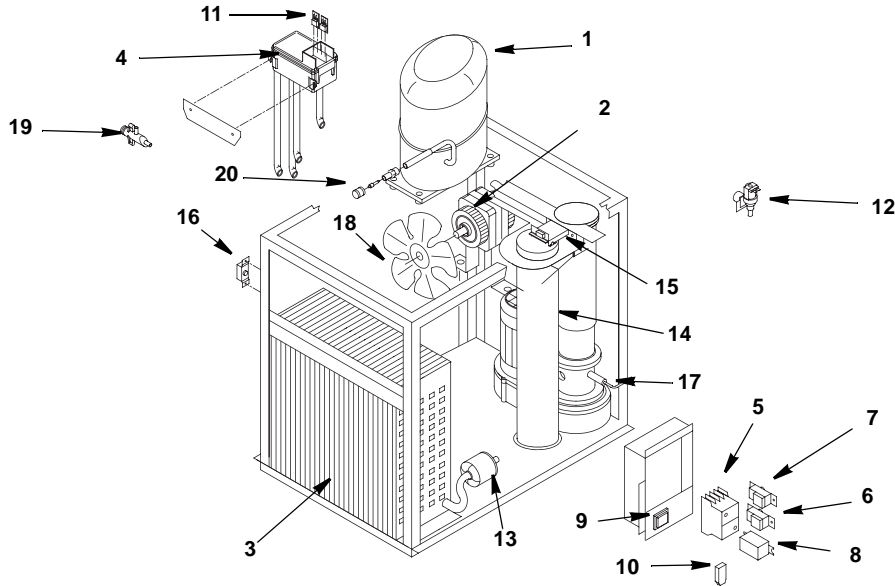

Ice Machine Parts List for Series RF-0650 Models

RF0650 EVAPORATOR COMPARTMENT

DESCRIPTION

	DESCRIPTION	PART NO.
1	Compressor	
	a. 220/60/1	00005623
	b. 230/50/1	00005622
2	Condenser Fan Motor 220/60/1 or 230/50/1	00005579
3	Air cooled condenser	00005631
4	Water reservoir assembly (includes hoses)	00005750
	a. Water reservoir only	00005747
5	Compressor Contactor 220/60/1 or 230/50/1	00005641
6	Low Pressure Cut-Out (LPCO)	00006076
7	Bin Thermostat	00005765
8	Fan Cycle Control	
	b. 220/60/1	00006060
	c. 230/50/1	00006191
9	On/Off Toggle Switch	00005763
10	Electronic Noise Reducer (radio interference filter) 220/60/1 or 230/50/1	00005680
11	Float microswitch	00005760
12	Water Inlet Valve	
	a. 220/60/1	00006059
	b. 230/50/1	00005770
13	Liquid line drier	00005676
14	Ice chute	00005730
15	Ice chute safety switch	00005762
16	High pressure switch	00005761
17	Rotation sensor	00005755

Miscellaneous – Brackets, Screws, etc.

18	Condenser Fan Blade	00005689
19	Drain manifold 220/60/1 or 230/50/1	00005669
20	Access Valve	
	a. Fitting	00006408
	b. Core	00006409
	c. Cap	00006410

RF-0650 EVAPORATOR ASSEMBLY

DESCRIPTION

DESCRIPTION	PART NO.
1 Evaporator assembly	000005683
2 Foundation	000005694
3 Gear Motor Assembly	
a. 220/60/1	000006064
b. 230/50/1	000005699
4 Insulating cap	000005733
5 Bearing cap	000005645
6 Snap ring	000005758
7 Auger bolt	000005600
8 Bearing shim	000005610
9 Self lubricating disc	000005651
10 Upper bearing	000005606
11 Upper o-ring	000005736
12 Cutter head	000005648
13 Auger	000005596
14 Water seal	000005778
15 Evaporator	000005683
16 Lower o-ring	000005584
17 Water seal retainer	000005781
18 Lower bearing	000005603
19 Flex jaw coupling lower	000005643
20 Flex Jaw coupling spider	000005644
21 Flex jaw coupling upper	000005572
22 Ice chute	000005730
23 Reservoir bracket	000005754