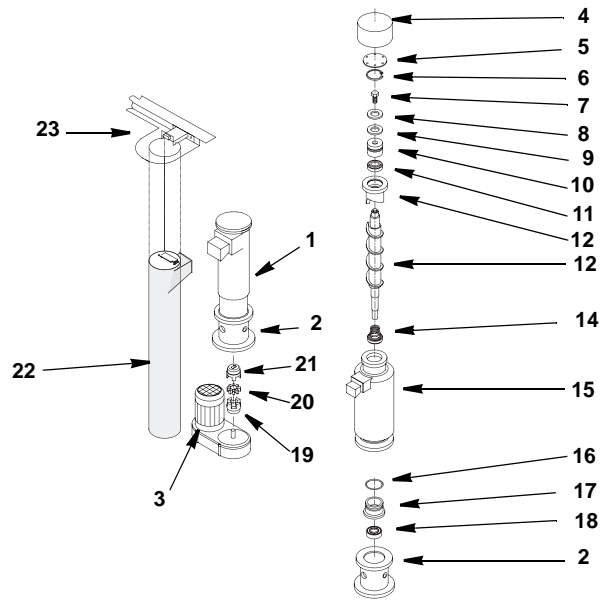

Ice Machine Parts List for Series RF-0650 Models

RF0650 EVAPORATOR COMPARTMENT

DESCRIPTION

	DESCRIPTION	PART NO.
1	Compressor	
	a. 220/60/1	00005623
	b. 230/50/1	00005622
2	Condenser Fan Motor 220/60/1 or 230/50/1	00005579
3	Air cooled condenser	00005631
4	Water reservoir assembly (includes hoses)	00005750
	a. Water reservoir only	00005747
5	Compressor Contactor 220/60/1 or 230/50/1	00005641
6	Low Pressure Cut-Out (LPCO)	00006076
7	Bin Thermostat	00005765
8	Fan Cycle Control	
	b. 220/60/1	00006060
	c. 230/50/1	00006191
9	On/Off Toggle Switch	00005763
10	Electronic Noise Reducer (radio interference filter) 220/60/1 or 230/50/1	00005680
11	Float microswitch	00005760
12	Water Inlet Valve	
	a. 220/60/1	00006059
	b. 230/50/1	00005770
13	Liquid line drier	00005676
14	Ice chute	00005730
15	Ice chute safety switch	00005762
16	High pressure switch	00005761
17	Rotation sensor	00005755

Miscellaneous – Brackets, Screws, etc.

18	Condenser Fan Blade	00005689
19	Drain manifold 220/60/1 or 230/50/1	00005669
20	Access Valve	
	a. Fitting	00006408
	b. Core	00006409
	c. Cap	00006410

RF-0650 EVAPORATOR ASSEMBLY

DESCRIPTION

DESCRIPTION	PART NO.
1 Evaporator assembly	000005683
2 Foundation	000005694
3 Gear Motor Assembly	
a. 220/60/1	000006064
b. 230/50/1	000005699
4 Insulating cap	000005733
5 Bearing cap	000005645
6 Snap ring	000005758
7 Auger bolt	000005600
8 Bearing shim	000005610
9 Self lubricating disc	000005651
10 Upper bearing	000005606
11 Upper o-ring	000005736
12 Cutter head	000005648
13 Auger	000005596
14 Water seal	000005778
15 Evaporator	000005683
16 Lower o-ring	000005584
17 Water seal retainer	000005781
18 Lower bearing	000005603
19 Flex jaw coupling lower	000005643
20 Flex Jaw coupling spider	000005644
21 Flex jaw coupling upper	000005572
22 Ice chute	000005730
23 Reservoir bracket	000005754