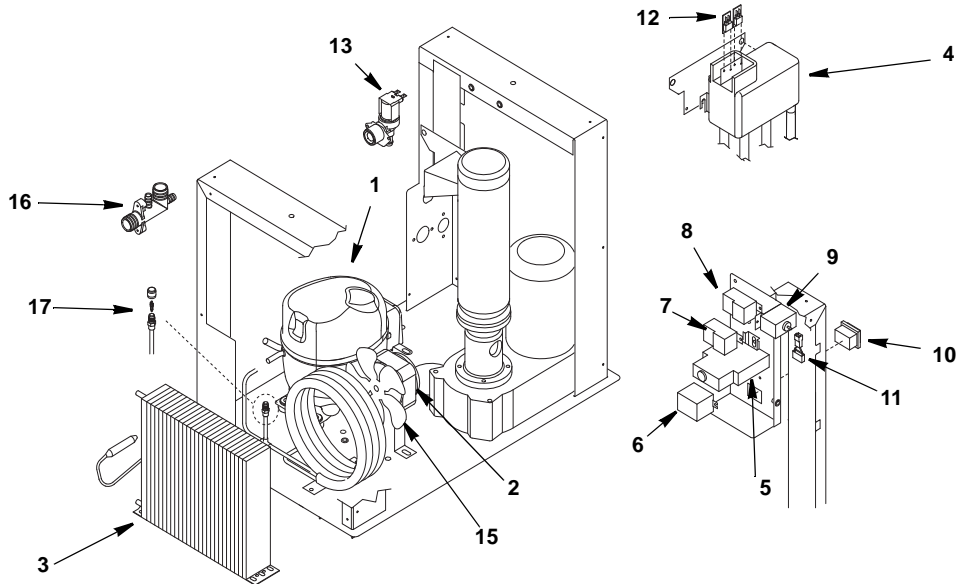

Ice Machine Parts List for Series RF-0300 Models

RF0300 EVAPORATOR COMPARTMENT

DESCRIPTION

	DESCRIPTION	PART NO.
1	Compressor	
	a. 115/60/1	00005626
	b. 220/60/1	00005628
	c. 230/50/1	00005627
2	Condenser Fan Motor	
	a. 115/60/1	00005576
	b. 220/60/1 or 230/50/1	00005577
3	Air cooled condenser	00005632
4	Water reservoir assembly (includes hoses)	00005753
	a. Water reservoir only	00005747
5	Electronic compressor delay timer	00005769
6	Compressor Relay	
	a. 115/60/1	00005746
	b. 220/60/1 or 230/50/1	00005745
7	Evaporator Safety Thermostat	00005768
8	Bin Thermostat	00005765
9	Fan Cycle Control	
	a. 115/60/1	00006060
	b. 220/60/1	00006191
	c. 230/50/1	00006191
10	On/Off Toggle Switch	00005763
11	Electronic Noise Reducer (radio interference filter)	
	a. 220/60/1 or 230/50/1	00005680
12	Float Microswitch	00005760
13	Water Inlet Valve	
	a. 115/60/1	00006063
	b. 220/60/1	00005770
	c. 230/50/1	00005770
14	Liquid Line Drier	00005674
Miscellaneous – Brackets, Screws, etc.		
15	Condenser Fan Blade	00005686
16	Drain Manifold	
	a. 115/60/1	00006162
	b. 220/60/1 or 230/50/1	00005575
17	Access Valve	
	a. Fitting	00006408
	b. Core	00006409
	c. Cap	00006410

RF-0300 EVAPORATOR ASSEMBLY

DESCRIPTION

DESCRIPTION	PART NO.
1 Evaporator assembly	00005685
2 Foundation	00005693
3 Gear Motor Assembly	
a. 115/60/1	00005698
b. 220/60/1 or 230/50/1	00005697
4 Insulating cap	00005734
5 Bearing cap	00005608
6 Snap ring	00005757
7 Auger bolt	00005599
8 Bearing shim	00005609
9 Self lubricating disc	00005650
10 Upper bearing	00005607
11 Upper o-ring	00005735
12 Cutter head	00005647
13 Auger	00005598
14 Water seal	00005778
15 Evaporator	00005681
16 Lower o-ring	00005583
17 Water seal retainer	00005782
18 Lower bearing	00005605
19 Coupling	00005642
20 Ice chute	00005730
21 Ice chute safety switch	00005762
22 Reservoir bracket	00005754