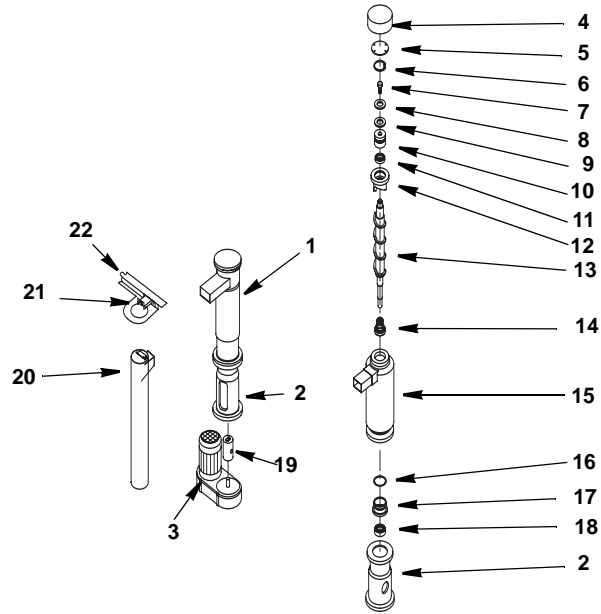

Ice Machine Parts List for Series RF-0300 Models

RF0300 EVAPORATOR COMPARTMENT

DESCRIPTION

	DESCRIPTION	PART NO.
1	Compressor	
	a. 115/60/1	00005626
	b. 220/60/1	00005628
	c. 230/50/1	00005627
2	Condenser Fan Motor	
	a. 115/60/1	00005576
	b. 220/60/1 or 230/50/1	00005577
3	Air cooled condenser	00005632
4	Water reservoir assembly (includes hoses)	00005753
	a. Water reservoir only	00005747
5	Electronic compressor delay timer	00005769
6	Compressor Relay	
	a. 115/60/1	00005746
	b. 220/60/1 or 230/50/1	00005745
7	Evaporator Safety Thermostat	00005768
8	Bin Thermostat	00005765
9	Fan Cycle Control	
	a. 115/60/1	00006060
	b. 220/60/1	00006191
	c. 230/50/1	00006191
10	On/Off Toggle Switch	00005763
11	Electronic Noise Reducer (radio interference filter)	
	a. 220/60/1 or 230/50/1	00005680
12	Float Microswitch	00005760
13	Water Inlet Valve	
	a. 115/60/1	00006063
	b. 220/60/1	00005770
	c. 230/50/1	00005770
14	Liquid Line Drier	00005674
Miscellaneous – Brackets, Screws, etc.		
15	Condenser Fan Blade	00005686
16	Drain Manifold	
	a. 115/60/1	00006162
	b. 220/60/1 or 230/50/1	00005575
17	Access Valve	
	a. Fitting	00006408
	b. Core	00006409
	c. Cap	00006410

RF-0300 EVAPORATOR ASSEMBLY

DESCRIPTION

DESCRIPTION	PART NO.
1 Evaporator assembly	00005685
2 Foundation	00005693
3 Gear Motor Assembly	
a. 115/60/1	00005698
b. 220/60/1 or 230/50/1	00005697
4 Insulating cap	00005734
5 Bearing cap	00005608
6 Snap ring	00005757
7 Auger bolt	00005599
8 Bearing shim	00005609
9 Self lubricating disc	00005650
10 Upper bearing	00005607
11 Upper o-ring	00005735
12 Cutter head	00005647
13 Auger	00005598
14 Water seal	00005778
15 Evaporator	00005681
16 Lower o-ring	00005583
17 Water seal retainer	00005782
18 Lower bearing	00005605
19 Coupling	00005642
20 Ice chute	00005730
21 Ice chute safety switch	00005762
22 Reservoir bracket	00005754