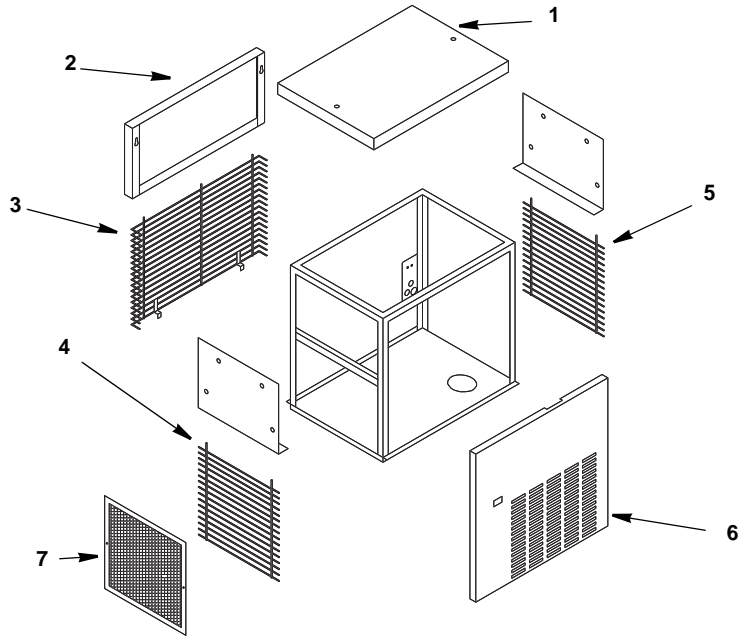

RF-0300 PANELS

DESCRIPTION

DESCRIPTION	PART NO.
1 Top panel	00006054
2 Back panel	
a. 115/60/1	00005702
b. 220/60/1	00005702
c. 230/50/1	00005702
3 Back grill	00005702
4 Left side panel	00005664
5 Right side panel	00005666
6 Front panel assembly	00005787
7 Air Filter	00005662

† Refer to Cross Reference Guide