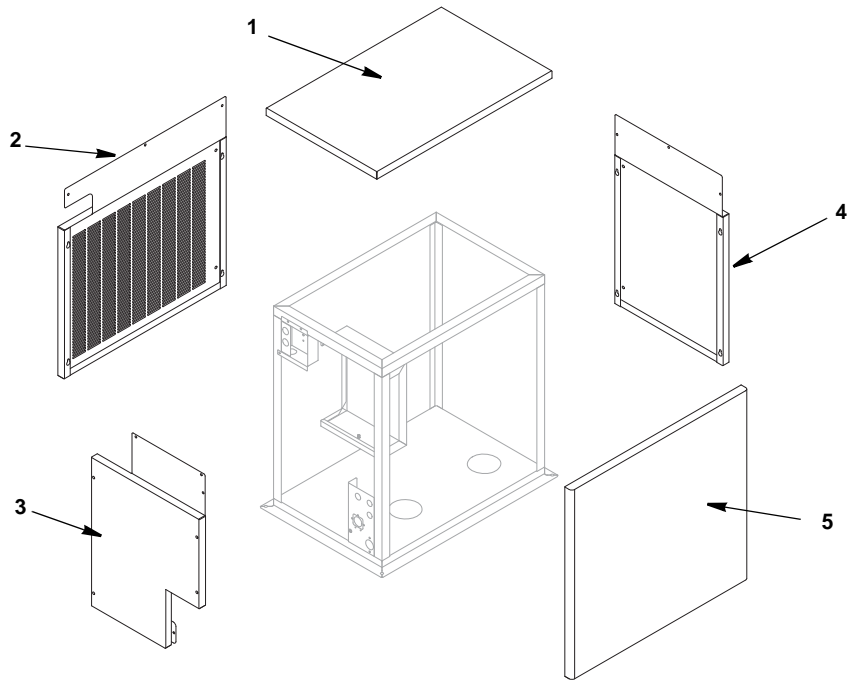

RF-2300R PANELS

DESCRIPTION

	PART NO.
1 Top Panel	000006054
2 Back Panel	000008769
3 Left Side Panel	000008768
4 Right Side Panel	000008772
5 Front Panel Assembly	000008773