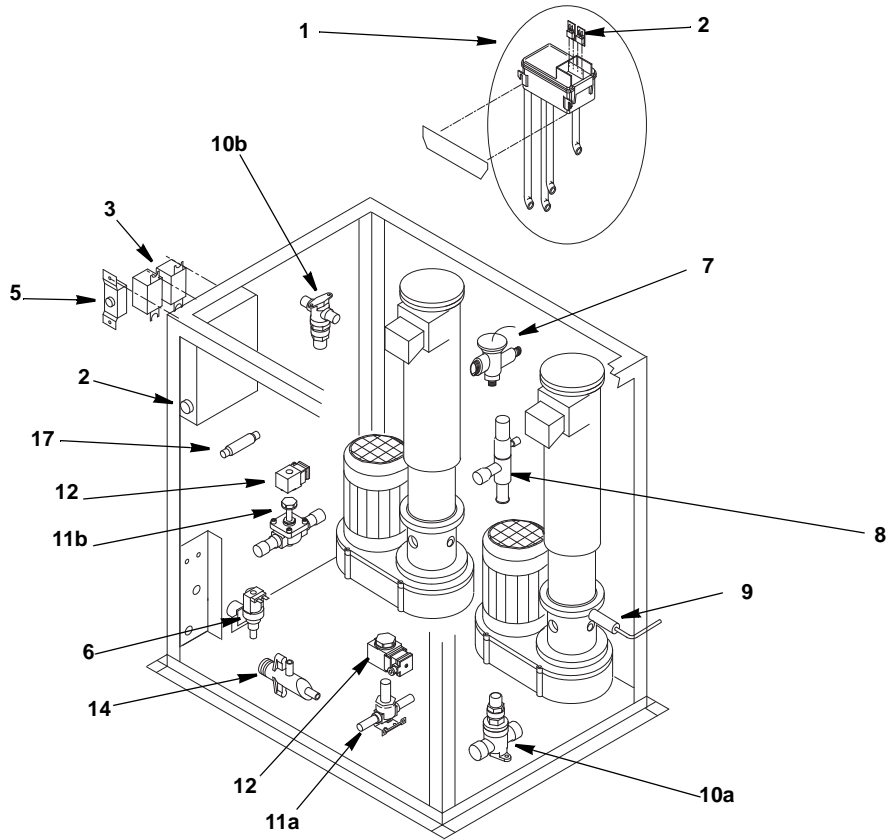

**Ice Machine Parts List for  
Series RF-2300R Models**

**RF2379R**

# RF-2300R EVAPORATOR COMPARTMENT

## DESCRIPTION

DESCRIPTION	PART NO.
1 Water Reservoir Assembly (Includes Hoses) .....	000005752
a. Water Reservoir Only .....	00005747
b. Bracket .....	000005754
2 Float Micro switch .....	000005760
3 Compressor Relays .....	000005745
4 Bin Thermostat .....	000005765
5 ON/OFF Toggle Switch .....	000008760
<b>6 Water Inlet Valve</b>	
a. 220/60/1 .....	000006058
7 Expansion Valve .....	000008767
8 EPR Valve .....	000008765
9 Rotation Sensor .....	000005755
<b>10 Base Valve</b>	
a. Liquid Line .....	000008764
b. Suction Line .....	000008770
<b>11 Valve Body</b>	
a. Liquid Line .....	000006244
b. Suction Line .....	000008762
<b>12 Valve Coil</b> .....	000008690
13 Water Inlet & Drain Assembly .....	000009043
<b>Miscellaneous – Brackets, Screws, Etc.</b>	
<b>14 Drain Manifold</b>	
a. 220/60/1 .....	000006161
<b>15 Access Valve</b>	
a. Fitting .....	000006408
b. Core .....	000006409
c. Cap .....	000006410
16 Reservoir Bracket .....	000005754
17 Filter .....	000008761

## DESCRIPTION

	<b>PART NO.</b>
1 Top Panel .....	000006054
2 Back Panel .....	000008769
3 Left Side Panel .....	000008768
4 Right Side Panel .....	000008772
5 Front Panel Assembly .....	000008773