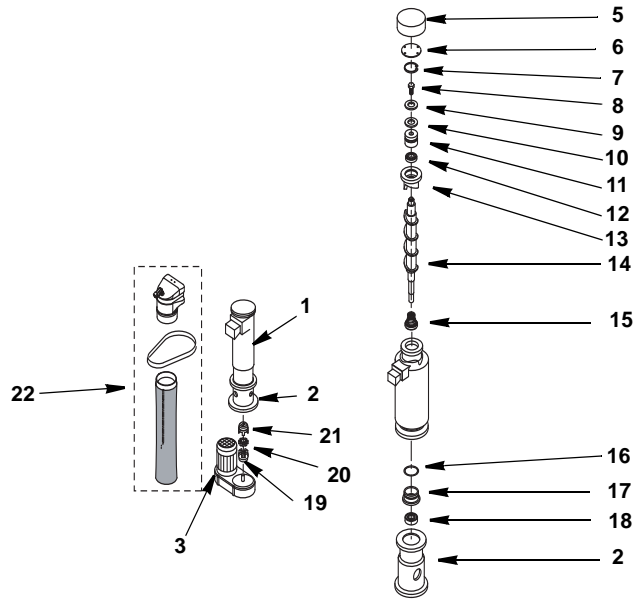

RF-2300R EVAPORATOR ASSEMBLY

DESCRIPTION	PART NO.
1 Evaporator Assembly	000005682
2 Foundation	000005694
3 Gear Motor Assembly	
a. 220/60/1	000006064
b. 230/50/1	000005699
4 Gear Motor Capacitor (not shown)	
a. 230/50/1	000007822
b. 220/60/1	000007823
5 Insulating Cap	000005732
6 Bearing Cap	000005646
7 Snap Ring	000005758
8 Auger Bolt	000005600
9 Bearing Shim	000005610
10 Self Lubricating Disc	000005651
11 Upper Bearing	000005606
12 Upper O-Ring	000005736
13 Cutter Head	000005649
14 Auger	000005597
15 Water Seal	000005779
16 Lower O-Ring	000005582
17 Water Seal Retainer	000005780
18 Lower Bearing	000005604
19 Flex Jaw Coupling Lower	000005643
20 Flex Jaw Coupling Spider	000005644
21 Flex Jaw Coupling Upper	000005571
22 Ice Chute Kit	000007921
a. Ice Exhaust with Micro switch	000007906
b. Locking Strip	000007907
c. Bulb Holder	000007916
d. Ice Outlet Pipe Assembly	000007917
e. Cross Bar	000007920