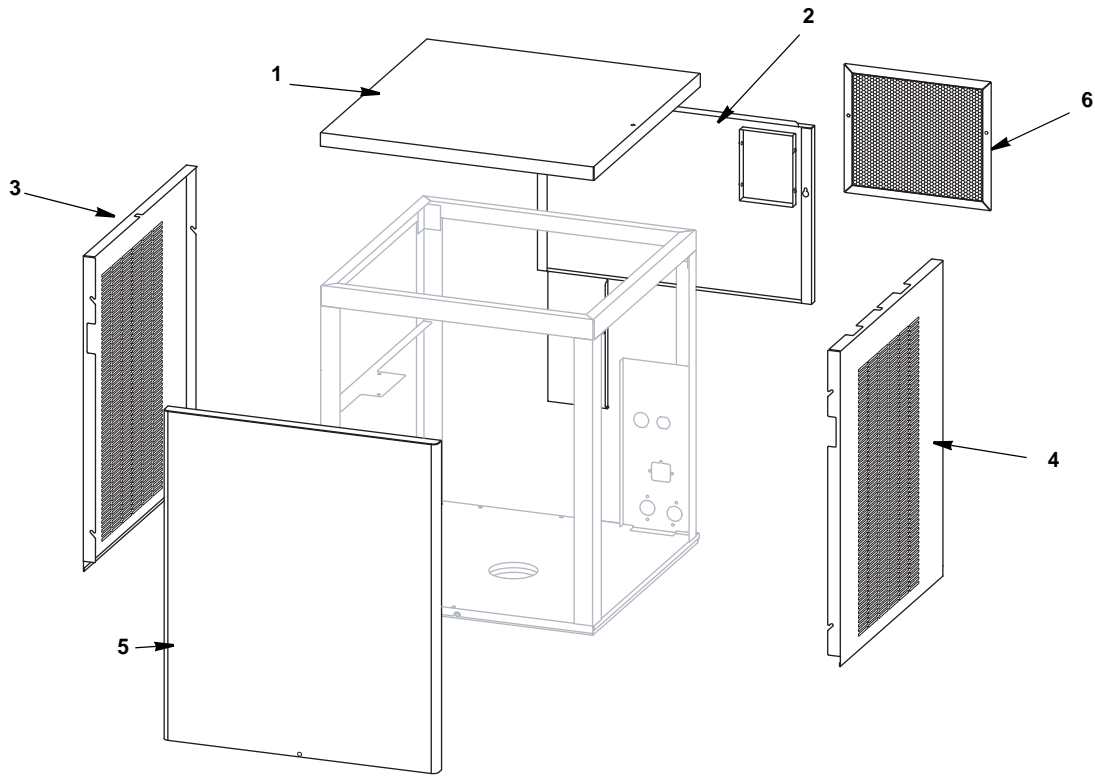

RFS-0300 PANELS

DESCRIPTION

	DESCRIPTION	PART NO.
1	Top Panel	000008759
2	Back Panel	
	a. 115-220/60/1	000008836
	b. 230/50/1	
	Air	000009255
	Water	000009104
3	Left Side Panel	000008766
4	Right Side Panel	000008757
5	Front Panel Assembly	000008755
6	Air Filter	000008837

† Refer to Cross Reference Guide