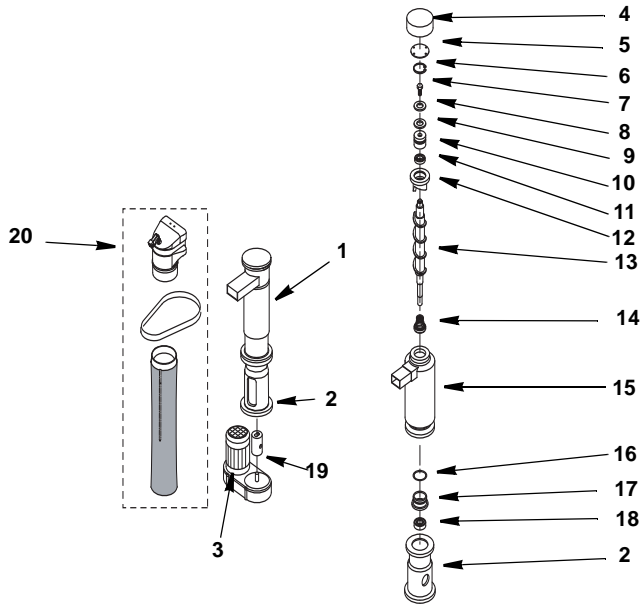

RFS-0300 EVAPORATOR ASSEMBLY

DESCRIPTION

	DESCRIPTION	PART NO.
1	Evaporator Assembly	00005685
2	Foundation	00005693
3	Gear Motor Assembly	
	a. 115/60/1	00005698
	b. 220/60/1 or 230/50/1	00005697
4	Insulating Cap	00005734
5	Bearing Cap	00005608
6	Snap Ring	00005757
7	Auger Bolt	00005599
8	Bearing Shim	00005609
9	Self Lubricating Disc	00005650
10	Upper Bearing	00005607
11	Upper O-Ring	00005735
12	Cutter Head	00005647
13	Auger	00005598
14	Water Seal	00005778
15	Evaporator	00005681
16	Lower O-Ring	00005583
17	Water Seal Retainer	00005782
18	Lower Bearing	00005605
19	Coupling	00005642
20	Ice Chute Kit	00007911
	a. Ice Exhaust with Micro switch	00007906
	b. Locking Strip	00007907
	c. Bulb Holder	00007908
	d. Ice Outlet Pipe Assembly	00007909
	e. Cross Bar	00007910