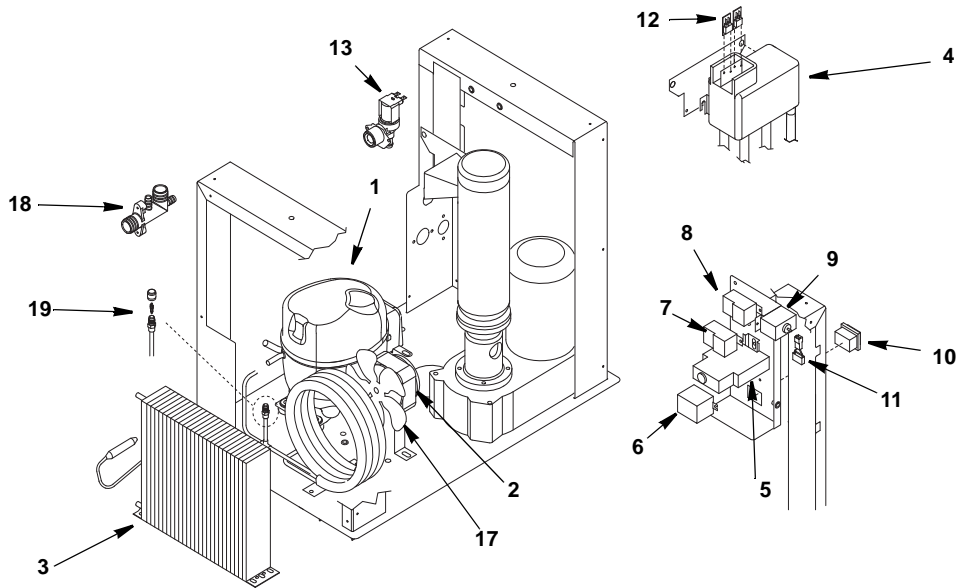

Ice Machine Parts List for Series RFS-0300 Models

RFS-0300 EVAPORATOR COMPARTMENT

DESCRIPTION	PART NO.
1 Compressor	
a. 115/60/1.....	000008833
b. 220/60/1.....	
c. 230/50/1.....	000005627
2 Condenser Fan Motor	
a. 115/60/1.....	000008835
b. 220/60/1 or 230/50/1.....	000009256
3 Air Cooled Condenser	000005632
4 Water Reservoir Assembly (Includes Hoses)	000008834
a. Water Reservoir Only.....	000005747
5 Electronic Compressor Delay Timer	000005769
6 Compressor Relay	
a. 115/60/1.....	000005746
b. 220/60/1 or 230/50/1.....	000005745
7 Evaporator Safety Thermostat	000005768
8 Bin Thermostat	000005765
9 Fan Cycle Control	
a. 115/60/1.....	000006060
b. 220/60/1.....	000006191
c. 230/50/1.....	000006191
10 ON/OFF Rocker Switch	000005763
11 Electronic Noise Reducer (Radio Interference Filter)	
a. 220/60/1.....	000005680
b. 230/50/1.....	000005678
12 Float Micro switch	000005760
13 Water Inlet Valve	
a. 115/60/1.....	000006063
b. 220/60/1.....	000005770
c. 230/50/1.....	000005770
14 Liquid Line Drier	000005674
15 Expansion Valve	000008838
16 Water Inlet & Drain Assembly	000009043
Miscellaneous – Brackets, Screws, Etc.	
17 Condenser Fan Blade	000005686
18 Drain Manifold	
a. 115/60/1.....	000006162
b. 220/60/1.....	000005575
c. 230/50/1.....	000005673
19 Access Valve	
a. Fitting.....	000006408
b. Core.....	000006409
c. Cap.....	000006410
20 Strainer for Water Connections	000009042
21 Screws	
a. M5 x 10TC.....	000009040
b. 3.9 x 13TC.....	000009041