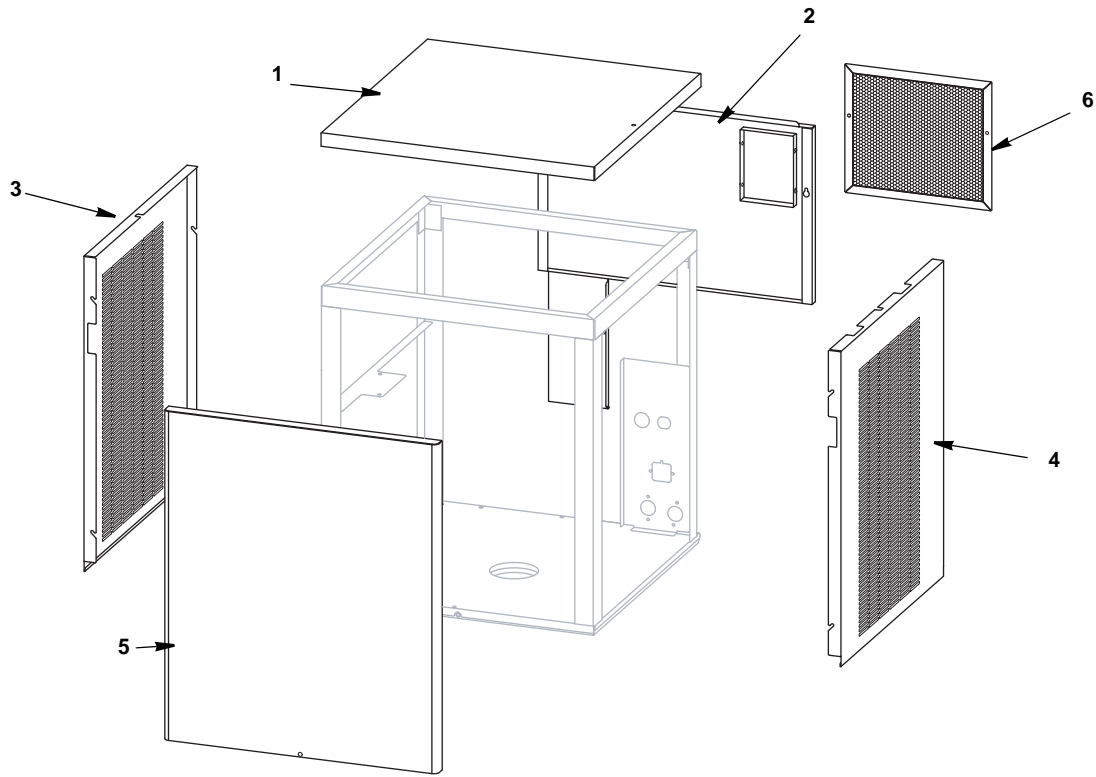

RFS-0650 PANELS

DESCRIPTION

	PART NO.
1 Top Panel	000008759
2 Back Panel	
a. 115-220/60/1	
Air	000009103
Water	000009104
b. 230/50/1	
Air	000008836
Water	000008971
3 Left Side Panel	000008766
4 Right Side Panel	000008757
5 Front Panel Assembly	000008755
6 Air Filter	000008837

† Refer to Cross Reference Guide