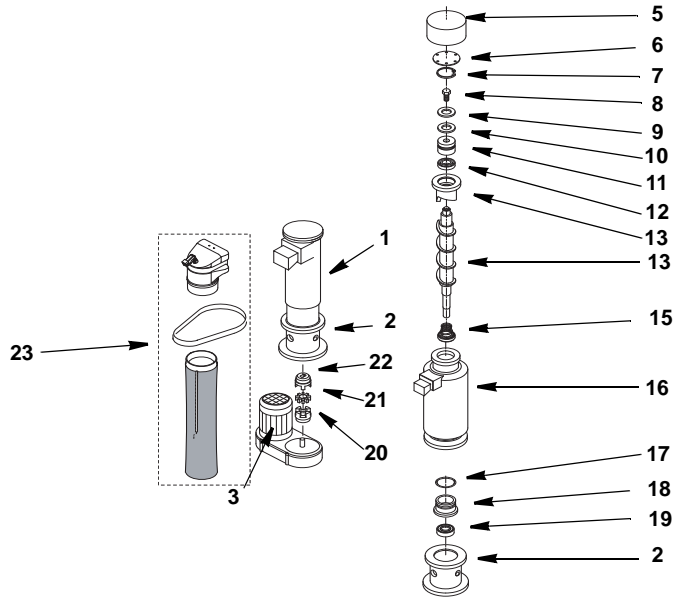

## **Ice Machine Parts List for Series RFS-0650 Models**

## DESCRIPTION

DESCRIPTION	PART NO.
1 Evaporator Assembly .....	00005683
2 Foundation .....	00005694
3 Gear Motor Assembly .....	
a. 220/60/1 .....	00008947
b. 115/60/1 .....	00005698
4 Gear Motor Capacitor (not shown) .....	
a. 115/60/1 .....	00007825
b. 230/50/1 .....	00007822
c. 220/60/1 .....	00007823
5 Insulating Cap .....	00005733
6 Bearing Cap .....	00005645
7 Snap Ring .....	00005758
8 Auger Bolt .....	00005600
9 Bearing Shim .....	00005610
10 Self Lubricating Disc .....	00005651
11 Upper Bearing .....	00005606
12 Upper O-ring .....	00005736
13 Cutter Head .....	00005648
14 Auger .....	00005596
15 Water Seal .....	00005778
16 Evaporator .....	00005683
17 Lower O-ring .....	00005584
18 Water Seal Retainer .....	00005781
19 Lower Bearing .....	00005603
20 Flex Jaw Coupling Lower .....	00005643
21 Flex Jaw Coupling Spider .....	00005644
22 Flex Jaw Coupling Upper .....	00005572
23 Ice Chute Kit .....	00007915
a. Ice Exhaust with Microswitch .....	00007906
b. Locking Strip .....	00007907
c. Bulb Holder .....	00006540
d. Ice Outlet Pipe Assembly .....	00007913
e. Cross Bar .....	00007914
24 Ice Chute Extension .....	00008642