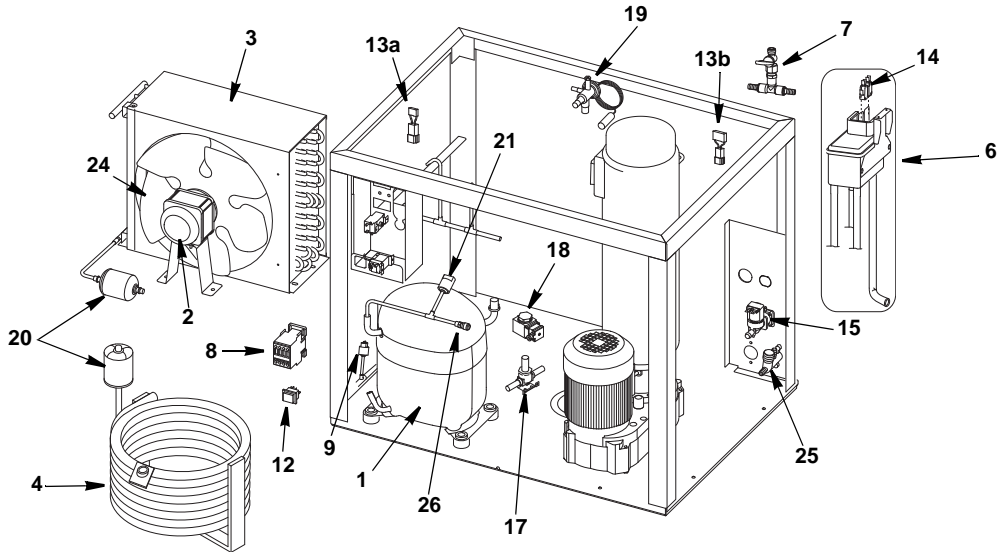

Ice Machine Parts List for Series RFS-1200 Models

RFS1200A

RFS1200W

RFS-1200 EVAPORATOR COMPARTMENT

DESCRIPTION

| | DESCRIPTION | PART NO. |
|----|--|-----------|
| 1 | Compressor | |
| | a. 208-230/60/1 | 000009250 |
| | b. 230/50/1 | 000009254 |
| 2 | Condenser Fan Motor | |
| | a. Air Cooled 208-230/60/1 or 230/50/1 | 000005579 |
| | b. Water Cooled 208-230/60/1 | 000006085 |
| 3 | Air Cooled Condenser | 000005633 |
| 4 | Water Cooled Condenser | 000005636 |
| 5 | Water Regulating Valve | 000005777 |
| 6 | Water Reservoir Assembly (Includes Hoses) | 000009251 |
| | a. Water Reservoir Only | 000005747 |
| 7 | Evaporator Drain Tap | 000008552 |
| 8 | Compressor Contactor | |
| | a. 208-230/60/1 | 000008462 |
| | b. 230/50/1 | 000005641 |
| 9 | Low Pressure Switch | 000006076 |
| 10 | Bin Thermostat | 000005765 |
| 11 | Fan Cycle Control | |
| | a. 208-230/60/1 | 000006060 |
| | b. 230/50/1 | 000006191 |
| 12 | ON/OFF Rocker Switch | 000005763 |
| 13 | Electronic Noise Reducer (Radio Interference Filter) | |
| | a. 208-230/60/1 or 230/50/1 | 000005680 |
| | b. 208-230/60/1 or 230/50/1 | 000005678 |
| 14 | Float Microswitch | 000005760 |
| 15 | Water Inlet Valve - Ice Making | |
| | a. 208-230/60/1 | 000006058 |
| | b. 230/50/1 | 000005770 |
| 16 | Water Inlet Valve - additional for Water-cooled Condenser | |
| | a. 208-230/60/1 | 000006050 |
| | b. 230/50/1 | 000005639 |
| 17 | Hot Gas Valve | 000006245 |
| 18 | Hot Gas Coil | |
| | a. 60Hz | 000008763 |
| | b. 50Hz | 000006246 |
| 19 | Expansion Valve | |
| | a. 60Hz | 000009249 |
| | b. 50Hz | 000009253 |
| 20 | Liquid Line Drier | 000005675 |
| 21 | High Pressure Switch | 000008557 |
| 22 | Suction Line Assembly | 000009039 |
| 23 | Water Inlet & Drain Assembly | 000009043 |
| | Miscellaneous – Brackets, Screws, Etc. | |
| 24 | Condenser Fan Blade | |
| | a. Air Cooled Models Only | 000005689 |
| | b. Water Cooled Models Only | 000005573 |
| 25 | Drain Manifold | |
| | a. 208-230/60/1 Air Cooled Only | 000006161 |
| | b. 208-230/60/1 Water Cooled Only | |
| | c. 230/50/1 Air Cooled Only | 000005673 |
| | d. 230/50/1 Water Cooled Only | |
| 26 | Access Valve | |
| | a. Fitting | 000006408 |
| | b. Core | 000006409 |
| | c. Cap | 000006410 |
| 27 | Reservoir Bracket | 000005754 |
| 28 | Strainer for Water Connections | 000009042 |
| 29 | Screws | |
| | a. M5 x 10TC | 000009040 |
| | b. 3.9 x 13TC | 000009041 |