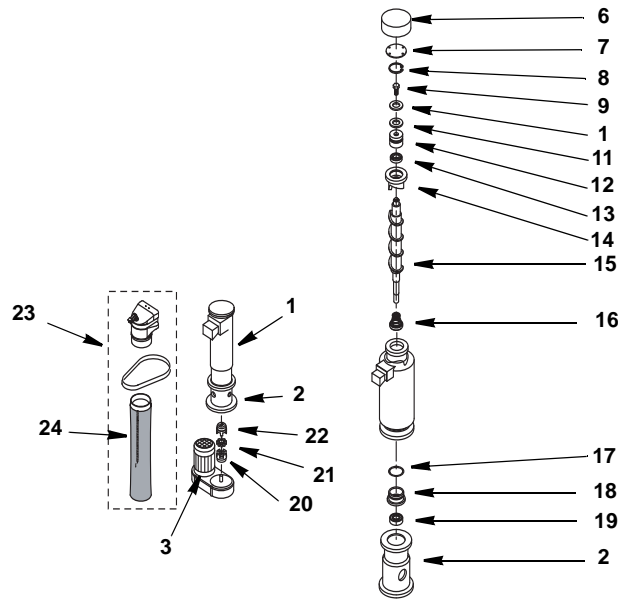

RFS-1200 EVAPORATOR ASSEMBLY

DESCRIPTION

	DESCRIPTION	PART NO.
1	Evaporator Assembly	000005682
2	Foundation	000005694
3	Gear Motor Assembly	
	a. 208-230/60/1	000006064
	b. 230/50/1	000007822
4	Gear Motor Capacitor (not shown)	
	a. 230/50/1	000007822
	b. 208-230/60/1	000007823
5	Rotation Sensor (not shown)	000005755
6	Insulating Cap	000005732
7	Bearing Cap	000005646
8	Snap Ring	000005758
9	Auger Bolt	000005600
10	Bearing Shim	000005610
11	Self Lubricating Disc	000005651
12	Upper Bearing	000005606
13	Upper O-ring	000005736
14	Cutter Head	000005649
15	Auger	000005597
16	Water Seal	000005779
17	Lower O-ring	000005582
18	Water Seal Retainer	000005780
19	Lower Bearing	000005604
20	Flex Jaw Coupling Lower	000005643
21	Flex Jaw Coupling Spider	000005644
22	Flex Jaw Coupling Upper	000005571
23	Ice Chute Kit	000007919
	a. Ice Exhaust with Microswitch	000007906
	b. Locking Strip	000007907
	c. Bulb Holder	000007916
	d. Ice Outlet Pipe Assembly	000007917
	e. Cross Bar	000007918
24	Bin Thermostat Holder	000006540
25	Ice Chute Extension	000008643