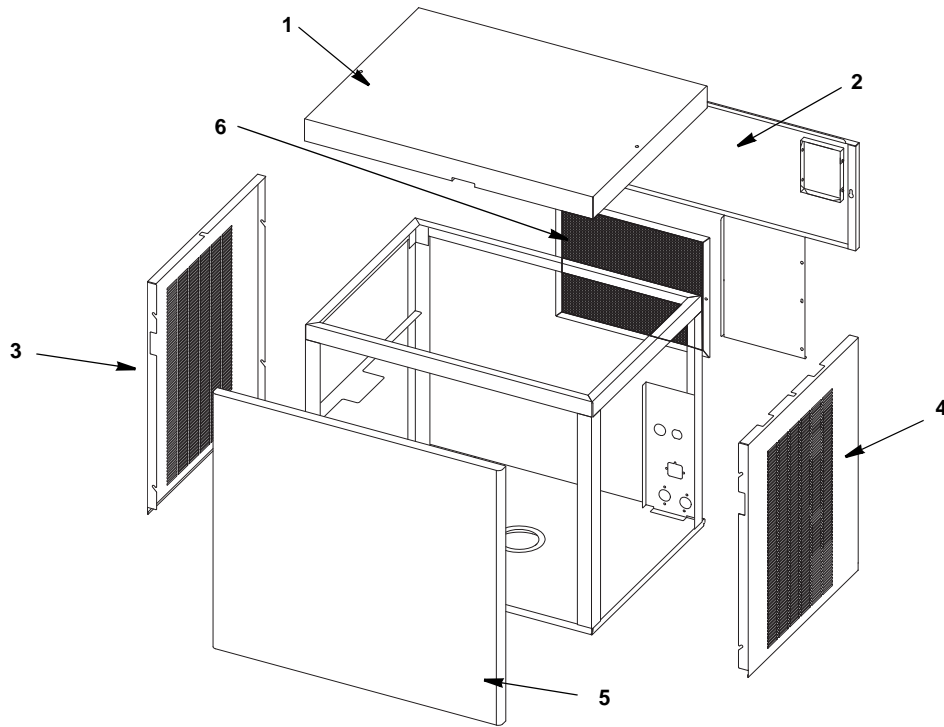

RFS-1200 PANELS

DESCRIPTION

DESCRIPTION	PART NO.
1 Top Panel	00009245
2 Back Panel	00009246
a. 208-230/60/1	00009252
b. 230/50/1	00008766
3 Left Side Panel	00008757
4 Right Side Panel	00009248
5 Front Panel Assembly	00009247
6 Air Filter	00009248

† Refer to Cross Reference Guide