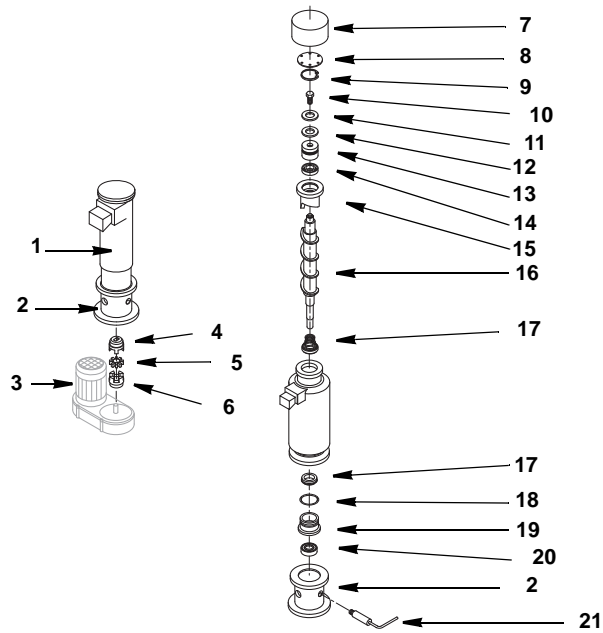

## DESCRIPTION

1	<b>Compressor</b>	<b>PART NO.</b>
a.	115/60/1 .....	00008549
b.	230/50/1 .....	00009105
2	Condenser Fan Motor	
a.	115/60/1 .....	00008302
b.	230/50/1 .....	00005579
3	Air Cooled Condenser	000055631
4	Water Reservoir Assembly (Includes Hoses) .....	00008551
a.	Water Reservoir Only .....	00005747
b.	Bracket .....	00008553
5	Float Microswitch .....	00005760
6	Evaporator Drain Tap .....	00008552
7	High Pressure Safety Switch .....	00008557
8	Low Pressure Safety Switch .....	00006076
9	Bin Thermostat .....	00005766
10	Compressor Contactor .....	00008558
11	Fan Cycle Control	
a.	115/60/1 .....	00006060
b.	230/50/1 .....	00006191
12	ON/OFF Toggle Switch .....	00006069
13	Water Inlet Valve	
a.	115/60/1 .....	00006063
b.	230/50/1 .....	00005770
14	Liquid Line Drier .....	00005676
15	Expansion Valve .....	00008548
16	Water Inlet & Drain Assembly .....	00009043

## DESCRIPTION

DESCRIPTION	PART NO.
1 Evaporator Assembly .....	00008550
2 Foundation .....	00005694
3 Gear Motor Assembly	
a. 115/60/1 .....	00005698
b. 230/50/1 .....	00005697
4 Upper Flex Jaw Coupling .....	00005572
5 Coupling Spider .....	00005644
6 Lower Flex Jaw Coupling .....	00005643
7 Insulating Cap .....	00005733
8 Bearing Cap .....	00005645
9 Snap Ring .....	00005758
10 Auger Bolt .....	00005600
11 Bearing Shim .....	00005610
12 Self Lubricating Disc .....	00005651
13 Upper Bearing .....	00005606
14 Upper O-ring .....	00005736
15 Cutter Head .....	00005648
16 Auger .....	00005596
17 Water Seal .....	00005778
18 Lower O-ring .....	00005584
19 Water Seal Retainer .....	00005781
20 Lower Bearing .....	00005603
21 Rotation Sensor .....	00005755

## DESCRIPTION

	<b>DESCRIPTION</b>	<b>PART NO.</b>
1	Top Panel .....	000008542
2	Right Side Panel .....	000008544
3	Left Side Panel .....	000008546
4	Ice Spout Cover Bracket .....	000008547
5	Back Panel Assembly .....	000008543
6	Front Grill Panel .....	000008545
7	Base Plate .....	000005602
8	Door Assembly .....	000005660