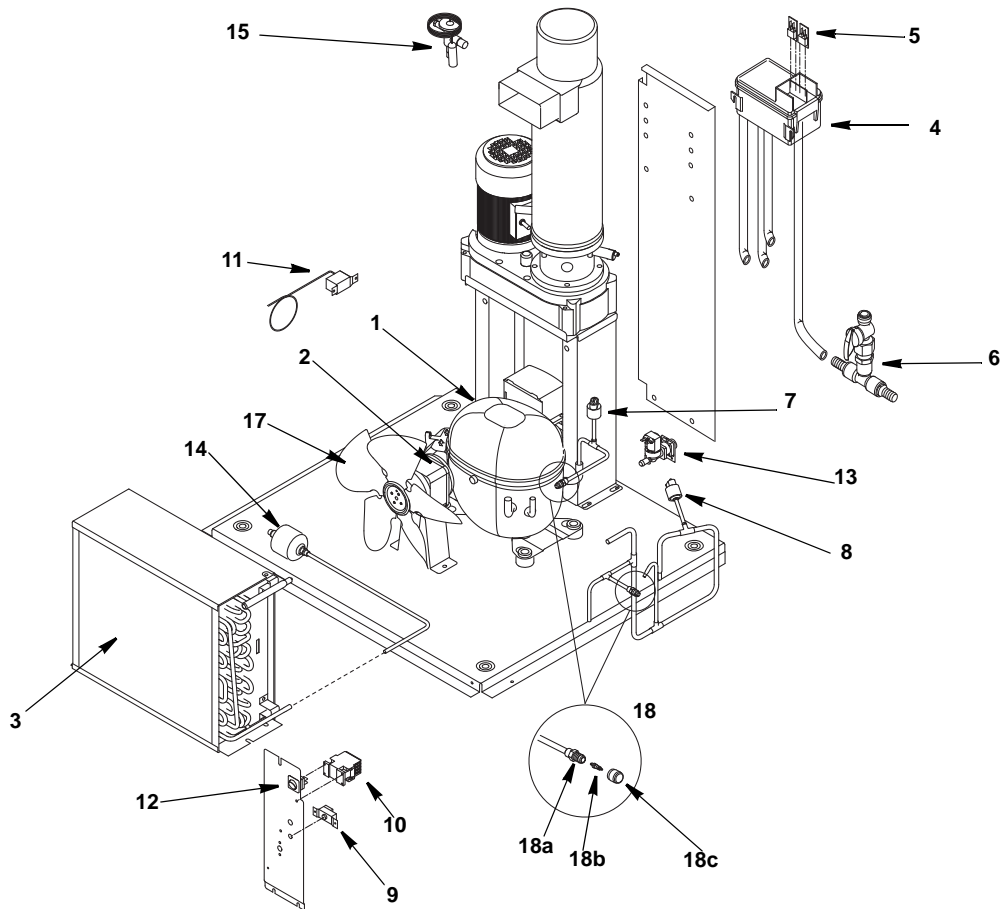

## **Ice Machine Parts List for Series RF-0644 Models**

## DESCRIPTION

1	<b>Compressor</b>	<b>PART NO.</b>
a.	115/60/1 .....	00008549
b.	230/50/1 .....	00009105
2	Condenser Fan Motor	
a.	115/60/1 .....	00008302
b.	230/50/1 .....	00005579
3	Air Cooled Condenser	000055631
4	Water Reservoir Assembly (Includes Hoses) .....	00008551
a.	Water Reservoir Only .....	00005747
b.	Bracket .....	00008553
5	Float Microswitch .....	00005760
6	Evaporator Drain Tap .....	00008552
7	High Pressure Safety Switch .....	00008557
8	Low Pressure Safety Switch .....	00006076
9	Bin Thermostat .....	00005766
10	Compressor Contactor .....	00008558
11	Fan Cycle Control	
a.	115/60/1 .....	00006060
b.	230/50/1 .....	00006191
12	ON/OFF Toggle Switch .....	00006069
13	Water Inlet Valve	
a.	115/60/1 .....	00006063
b.	230/50/1 .....	00005770
14	Liquid Line Drier .....	00005676
15	Expansion Valve .....	00008548
16	Water Inlet & Drain Assembly .....	00009043

## DESCRIPTION

	<b>DESCRIPTION</b>	<b>PART NO.</b>
1	Top Panel .....	000008542
2	Right Side Panel .....	000008544
3	Left Side Panel .....	000008546
4	Ice Spout Cover Bracket .....	000008547
5	Back Panel Assembly .....	000008543
6	Front Grill Panel .....	000008545
7	Base Plate .....	000005602
8	Door Assembly .....	000005660